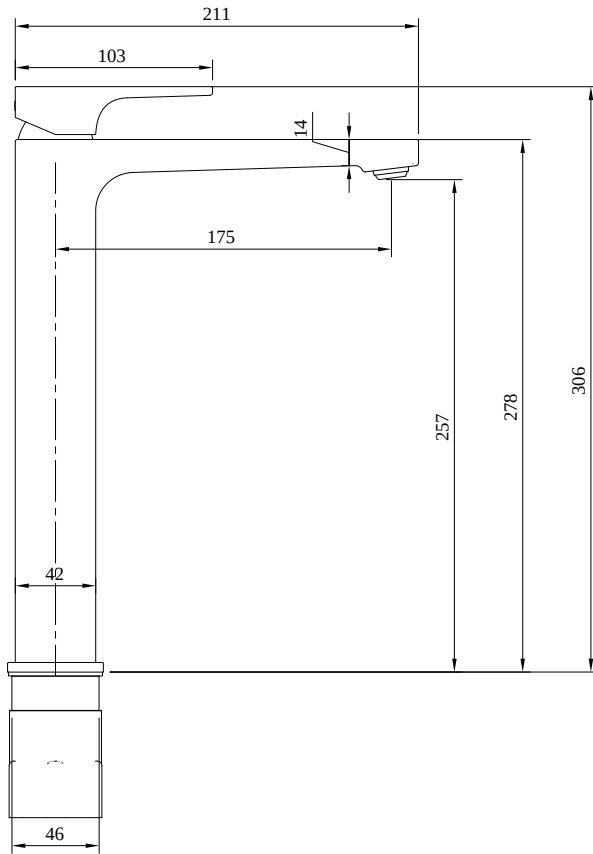

BASIN MIXERS ARCHITECTURA SQUARE

PRODUCT INFORMATION

Article title	Villeroy & Boch Architectura Square Tall single-lever basin mixer with push-open waste, Brushed Nickel Matt
Article number	TVW12500200064
Assembly / Assembly type	Deck-mounted
Scope of delivery	1 x tap fitting , 1 x aerator key 1 x outlet fitting 1 x fastening 2 x connecting hoses 1 x installation instructions
Length in mm	211
Width in mm	50
Height in mm	306
Collection	Architectura Square
Weight in kg	2.64
Material	Brass
Surface	glossy
Colour name	Brushed Nickel Matt
EAN number	4062373810033
Model number	TVW125002000
Air plus	An aerator enriches the water with air for a particularly soft, water-saving jet
Easy clean	Longer service life: optimum limescale removal by simply rubbing nozzles and aerators clean
Comfort plus	Practical tap fitting height, ideal for combination with surface-mounted washbasins
Aqua smart	Sustainable, limited water flow: saving water without sacrificing on performance
Tap smartpressure	Constant water flow rate for washbasin mixers regardless of pressure fluctuations in the piping system
Length of spout in mm	176
Material	Brass
Volume	9,488
Cartridge	Cartridge with ceramic discs
Handle position	Top
Number of tap holes	1
Swivel aerator	No
Water regulation	Water temperature is regulated 45° to each side
Thermostat	No
Cool Tap	No
Spray types	Comfort jet

Practical tap fitting height, ideal for combination with surface-mounted washbasins

Longer service life: optimum limescale removal by simply rubbing nozzles and aerators clean

Constant water flow rate for washbasin mixers regardless of pressure fluctuations in the piping system

TECHNICAL DRAWINGS

TVW125002000

FLOW CHART

EXPLOSION DRAWINGS

BILL OF MATERIALS

No.	Article No.	Description	Quantity
1	TVP00000513000	Aerator set	1
5	TVP00000105000	Cartridge	1
8	TVP00000602000	Fastening set	1
10	TVP00000702000	Connecting hoses	1