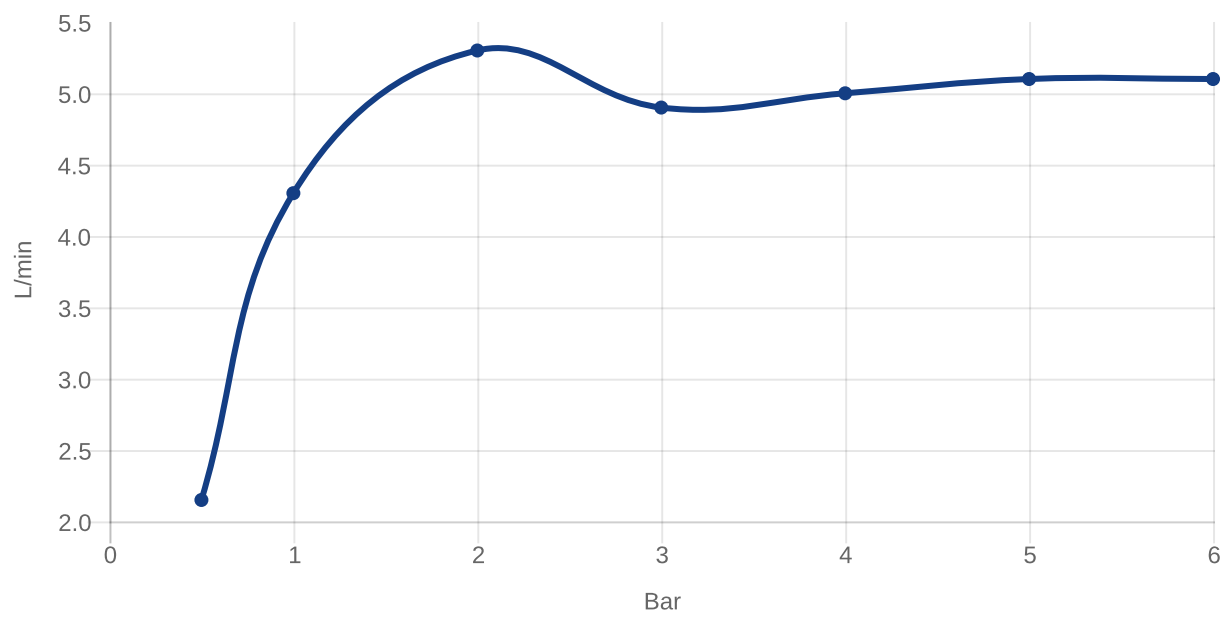

BASIN MIXERS ARCHITECTURA SQUARE

PRODUCT INFORMATION

Article title	Villeroy & Boch Architectura Square Tall single-lever basin mixer with push-open waste, Brushed Nickel Matt
Article number	TVW12500200064
Assembly / Assembly type	Deck-mounted
Scope of delivery	1 x tap fitting , 1 x aerator key 1 x outlet fitting 1 x fastening 2 x connecting hoses 1 x installation instructions
Length in mm	211
Width in mm	50
Height in mm	306
Collection	Architectura Square
Weight in kg	2.64
Material	Brass
Surface	glossy
Colour name	Brushed Nickel Matt
EAN number	4062373810033
Model number	TVW125002000
Air plus	An aerator enriches the water with air for a particularly soft, water-saving jet
Easy clean	Longer service life: optimum limescale removal by simply rubbing nozzles and aerators clean
Comfort plus	Practical tap fitting height, ideal for combination with surface-mounted washbasins
Aqua smart	Sustainable, limited water flow: saving water without sacrificing on performance
Tap smartpressure	Constant water flow rate for washbasin mixers regardless of pressure fluctuations in the piping system
Length of spout in mm	176
Material	Brass
Volume	9,488
Cartridge	Cartridge with ceramic discs
Handle position	Top
Number of tap holes	1
Swivel aerator	No
Water regulation	Water temperature is regulated 45° to each side
Thermostat	No
Cool Tap	No
Spray types	Comfort jet

Practical tap fitting height, ideal for combination with surface-mounted washbasins

Longer service life: optimum limescale removal by simply rubbing nozzles and aerators clean

Constant water flow rate for washbasin mixers regardless of pressure fluctuations in the piping system

TECHNICAL DRAWINGS

TVW125002000

FLOW CHART

EXPLOSION DRAWINGS

BILL OF MATERIALS

No.	Article No.	Description	Quantity
1	TVP00000513000	Aerator set	1
5	TVP00000105000	Cartridge	1
8	TVP00000602000	Fastening set	1
10	TVP00000702000	Connecting hoses	1