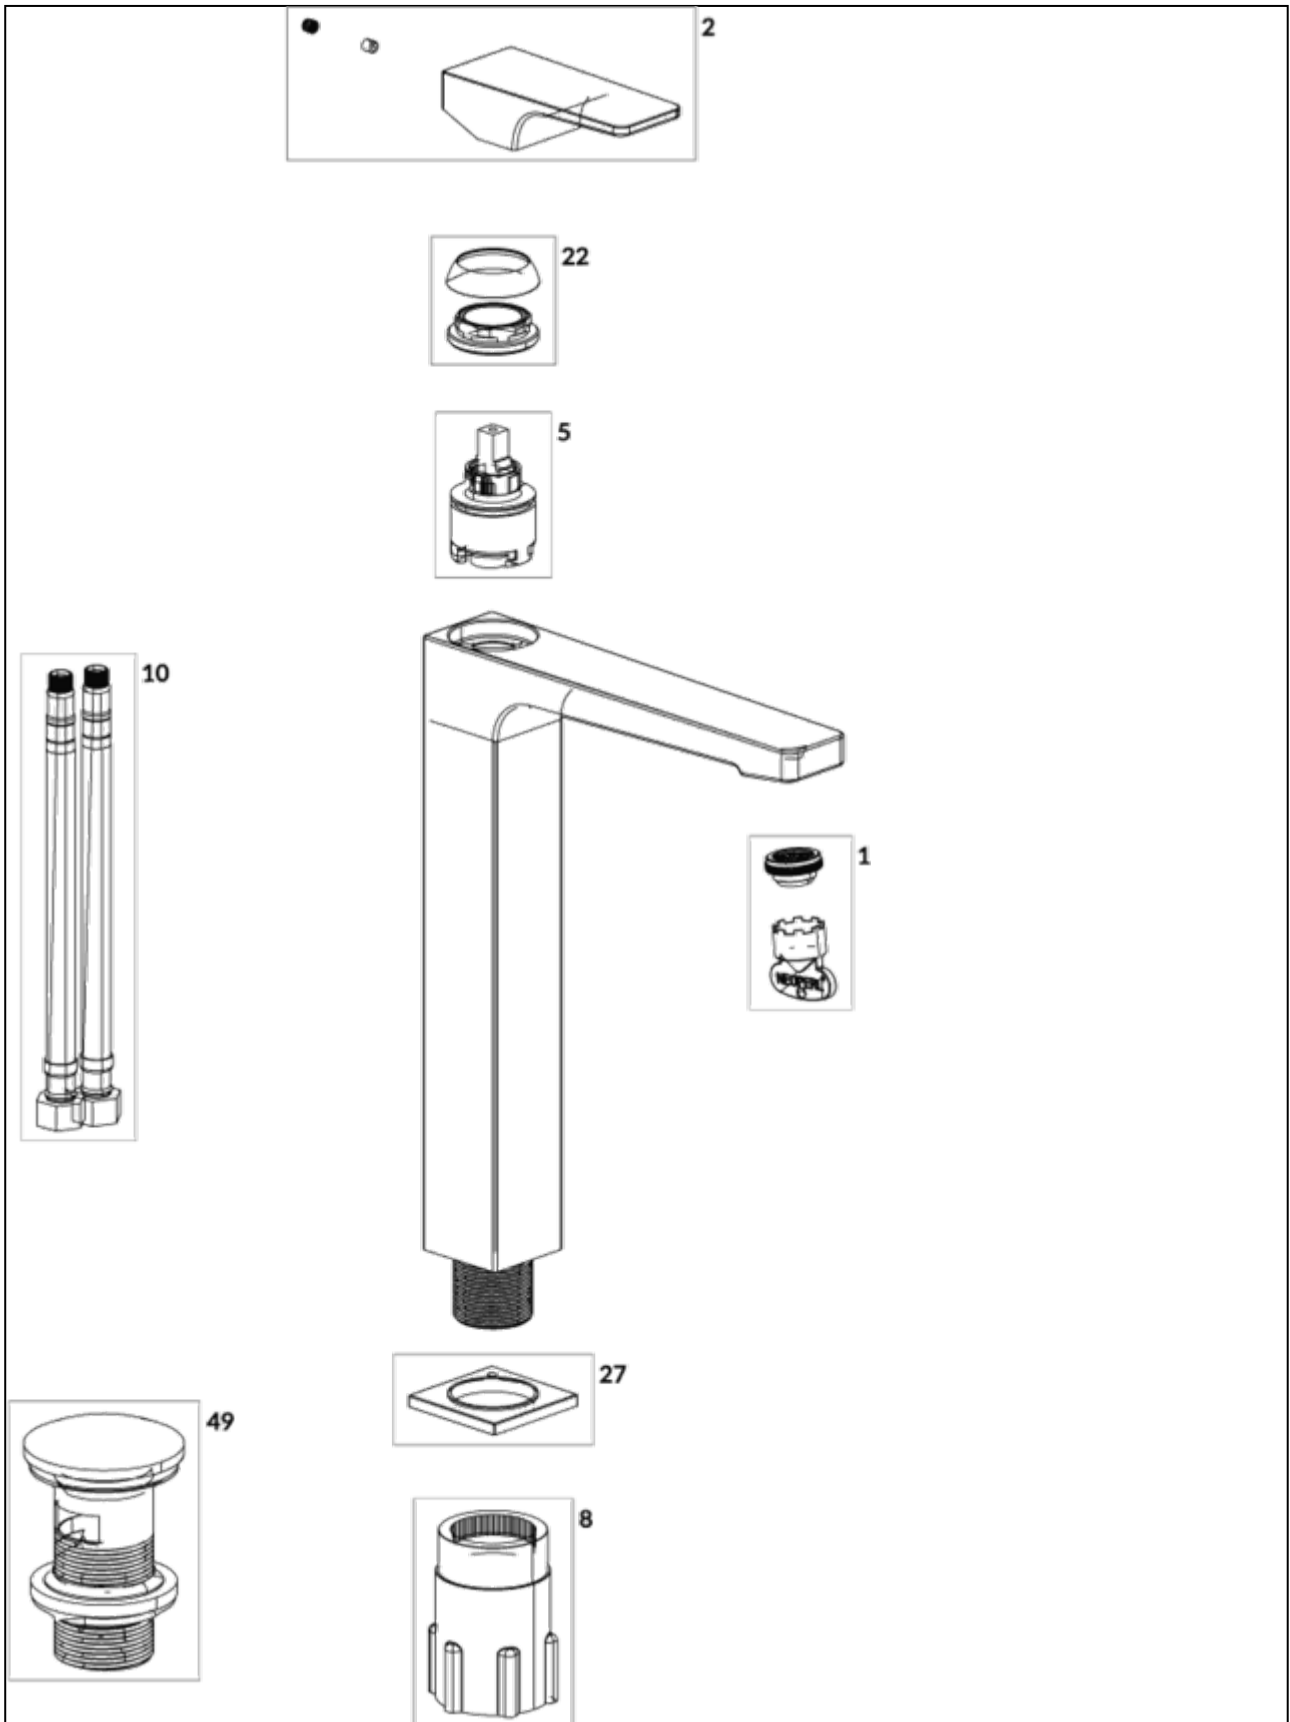

BASIN MIXERS ARCHITECTURA SQUARE

PRODUCT INFORMATION

Article title	Villeroy & Boch Architectura Square Tall single-lever basin mixer with push-open waste, Brushed Nickel Matt
Article number	TVW12500200064
Assembly / Assembly type	Deck-mounted
Scope of delivery	1 x tap fitting , 1 x aerator key 1 x outlet fitting 1 x fastening 2 x connecting hoses 1 x installation instructions
Length in mm	211
Width in mm	50
Height in mm	306
Collection	Architectura Square
Weight in kg	2.64
Material	Brass
Surface	glossy
Colour name	Brushed Nickel Matt
EAN number	4062373810033
Model number	TVW125002000
Air plus	An aerator enriches the water with air for a particularly soft, water-saving jet
Easy clean	Longer service life: optimum limescale removal by simply rubbing nozzles and aerators clean
Comfort plus	Practical tap fitting height, ideal for combination with surface-mounted washbasins
Aqua smart	Sustainable, limited water flow: saving water without sacrificing on performance
Tap smartpressure	Constant water flow rate for washbasin mixers regardless of pressure fluctuations in the piping system
Length of spout in mm	176
Material	Brass
Volume	9,488
Cartridge	Cartridge with ceramic discs
Handle position	Top
Number of tap holes	1
Swivel aerator	No
Water regulation	Water temperature is regulated 45° to each side
Thermostat	No
Cool Tap	No
Spray types	Comfort jet

Practical tap fitting height, ideal for combination with surface-mounted washbasins

Longer service life: optimum limescale removal by simply rubbing nozzles and aerators clean

Constant water flow rate for washbasin mixers regardless of pressure fluctuations in the piping system

TECHNICAL DRAWINGS

TVW125002000

FLOW CHART

EXPLOSION DRAWINGS

BILL OF MATERIALS

No.	Article No.	Description	Quantity
1	TVP00000513000	Aerator set	1
5	TVP00000105000	Cartridge	1
8	TVP00000602000	Fastening set	1
10	TVP00000702000	Connecting hoses	1