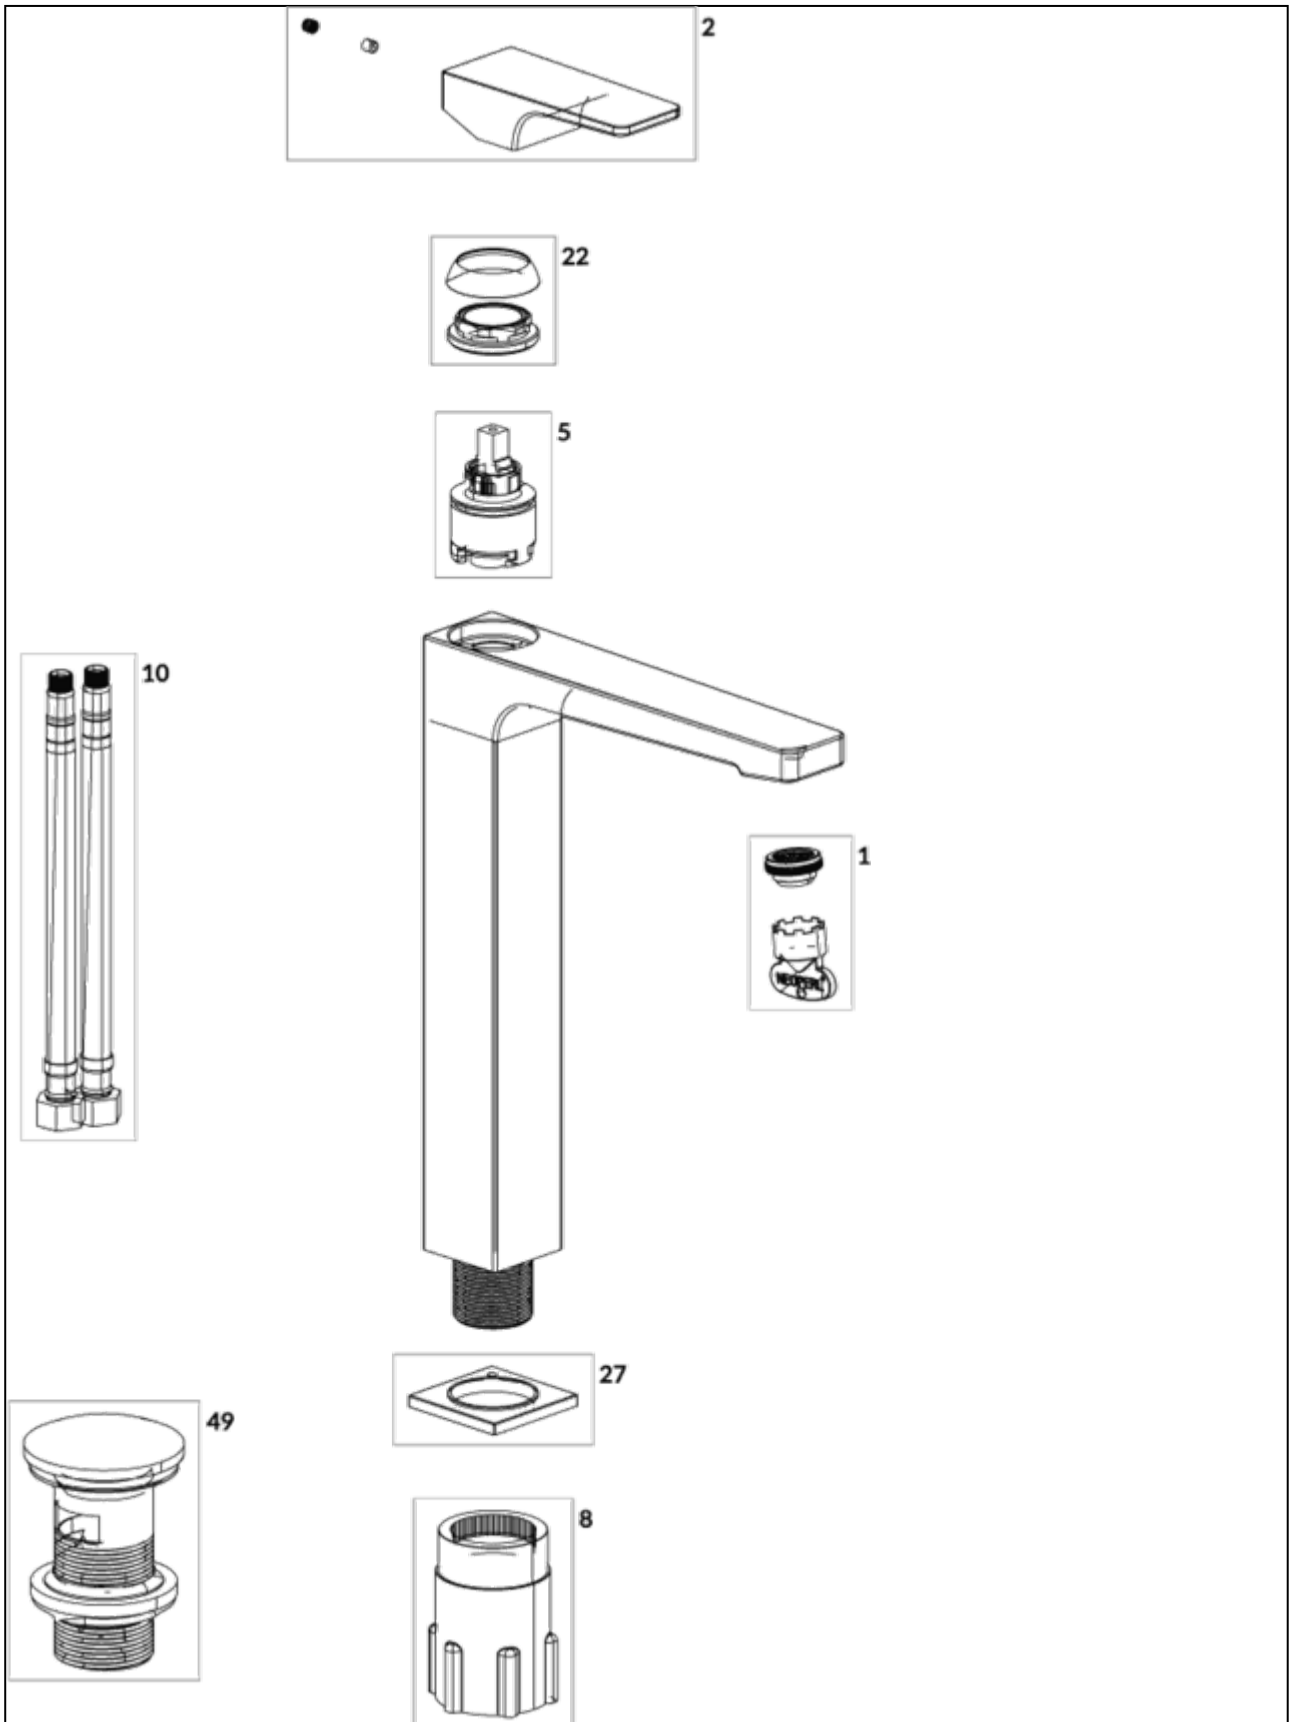

BASIN MIXERS ARCHITECTURA SQUARE

PRODUCT INFORMATION

Article title	Villeroy & Boch Architectura Square Tall single-lever basin mixer with push-open waste, Matt Black
Article number	TVW125002000K5
Assembly / Assembly type	Deck-mounted
Scope of delivery	1 x tap fitting , 1 x aerator key 1 x outlet fitting 1 x fastening 2 x connecting hoses 1 x installation instructions
Length in mm	211
Width in mm	50
Height in mm	306
Collection	Architectura Square
Weight in kg	2.64
Material	Brass
Surface	matt
Colour name	Matt Black
EAN number	4062373809938
Model number	TVW125002000
Air plus	An aerator enriches the water with air for a particularly soft, water-saving jet
Easy clean	Longer service life: optimum limescale removal by simply rubbing nozzles and aerators clean
Comfort plus	Practical tap fitting height, ideal for combination with surface-mounted washbasins
Aqua smart	Sustainable, limited water flow: saving water without sacrificing on performance
Tap smartpressure	Constant water flow rate for washbasin mixers regardless of pressure fluctuations in the piping system
Length of spout in mm	176
Material	Brass
Volume	9,488
Cartridge	Cartridge with ceramic discs
Handle position	Top
Number of tap holes	1
Swivel aerator	No
Water regulation	Water temperature is regulated 45° to each side
Thermostat	No
Cool Tap	No
Spray types	Comfort jet

Practical tap fitting height, ideal for combination with surface-mounted washbasins

Longer service life: optimum limescale removal by simply rubbing nozzles and aerators clean

Constant water flow rate for washbasin mixers regardless of pressure fluctuations in the piping system

TECHNICAL DRAWINGS

TVW125002000

FLOW CHART

EXPLOSION DRAWINGS

BILL OF MATERIALS

No.	Article No.	Description	Quantity
1	TVP00000513000	Aerator set	1
5	TVP00000105000	Cartridge	1
8	TVP00000602000	Fastening set	1
10	TVP00000702000	Connecting hoses	1