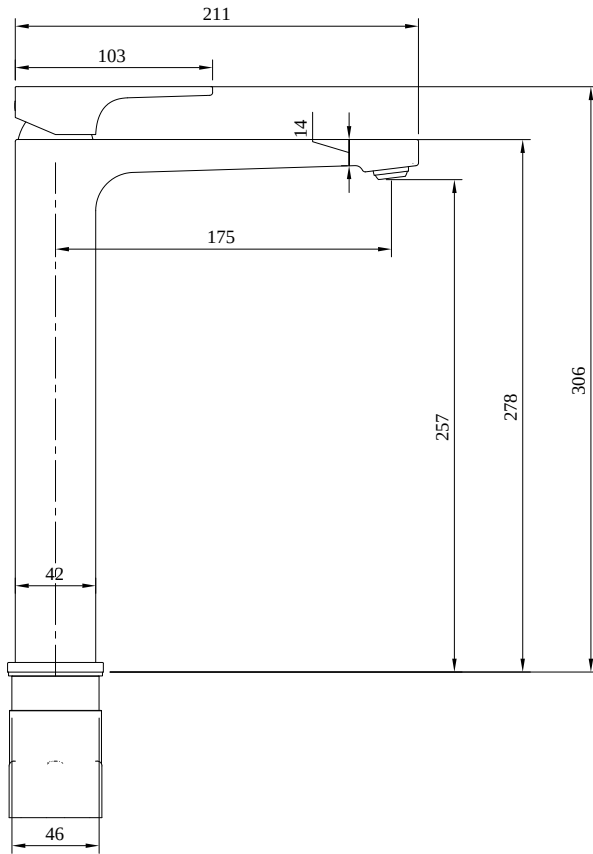

BASIN MIXERS ARCHITECTURA SQUARE

PRODUCT INFORMATION

Article title	Villeroy & Boch Architectura Square Tall single-lever basin mixer with push-open waste, Matt Black
Article number	TVW125002000K5
Assembly / Assembly type	Deck-mounted
Scope of delivery	1 x tap fitting , 1 x aerator key 1 x outlet fitting 1 x fastening 2 x connecting hoses 1 x installation instructions
Length in mm	211
Width in mm	50
Height in mm	306
Collection	Architectura Square
Weight in kg	2.64
Material	Brass
Surface	matt
Colour name	Matt Black
EAN number	4062373809938
Model number	TVW125002000
Air plus	An aerator enriches the water with air for a particularly soft, water-saving jet
Easy clean	Longer service life: optimum limescale removal by simply rubbing nozzles and aerators clean
Comfort plus	Practical tap fitting height, ideal for combination with surface-mounted washbasins
Aqua smart	Sustainable, limited water flow: saving water without sacrificing on performance
Tap smartpressure	Constant water flow rate for washbasin mixers regardless of pressure fluctuations in the piping system
Length of spout in mm	176
Material	Brass
Volume	9,488
Cartridge	Cartridge with ceramic discs
Handle position	Top
Number of tap holes	1
Swivel aerator	No
Water regulation	Water temperature is regulated 45° to each side
Thermostat	No
Cool Tap	No
Spray types	Comfort jet

Practical tap fitting height, ideal for combination with surface-mounted washbasins

Longer service life: optimum limescale removal by simply rubbing nozzles and aerators clean

Constant water flow rate for washbasin mixers regardless of pressure fluctuations in the piping system

TECHNICAL DRAWINGS

TVW125002000

FLOW CHART

EXPLOSION DRAWINGS

BILL OF MATERIALS

No.	Article No.	Description	Quantity
1	TVP00000513000	Aerator set	1
5	TVP00000105000	Cartridge	1
8	TVP00000602000	Fastening set	1
10	TVP00000702000	Connecting hoses	1