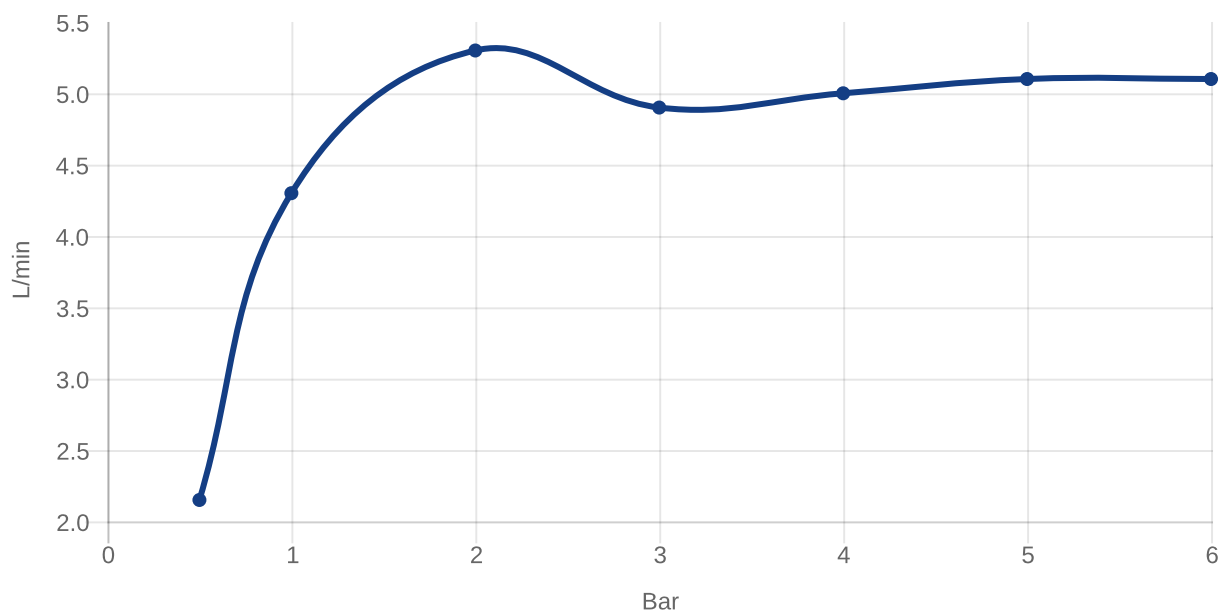

BASIN MIXERS ARCHITECTURA SQUARE

PRODUCT INFORMATION

Article title	Villeroy & Boch Architectura Square Tall single-lever basin mixer with push-open waste, Matt Black
Article number	TVW125002000K5
Assembly / Assembly type	Deck-mounted
Scope of delivery	1 x tap fitting , 1 x aerator key 1 x outlet fitting 1 x fastening 2 x connecting hoses 1 x installation instructions
Length in mm	211
Width in mm	50
Height in mm	306
Collection	Architectura Square
Weight in kg	2.64
Material	Brass
Surface	matt
Colour name	Matt Black
EAN number	4062373809938
Model number	TVW125002000
Air plus	An aerator enriches the water with air for a particularly soft, water-saving jet
Easy clean	Longer service life: optimum limescale removal by simply rubbing nozzles and aerators clean
Comfort plus	Practical tap fitting height, ideal for combination with surface-mounted washbasins
Aqua smart	Sustainable, limited water flow: saving water without sacrificing on performance
Tap smartpressure	Constant water flow rate for washbasin mixers regardless of pressure fluctuations in the piping system
Length of spout in mm	176
Material	Brass
Volume	9,488
Cartridge	Cartridge with ceramic discs
Handle position	Top
Number of tap holes	1
Swivel aerator	No
Water regulation	Water temperature is regulated 45° to each side
Thermostat	No
Cool Tap	No
Spray types	Comfort jet

Practical tap fitting height, ideal for combination with surface-mounted washbasins

Longer service life: optimum limescale removal by simply rubbing nozzles and aerators clean

Constant water flow rate for washbasin mixers regardless of pressure fluctuations in the piping system

TECHNICAL DRAWINGS

TVW125002000

FLOW CHART

EXPLOSION DRAWINGS

BILL OF MATERIALS

No.	Article No.	Description	Quantity
1	TVP00000513000	Aerator set	1
5	TVP00000105000	Cartridge	1
8	TVP00000602000	Fastening set	1
10	TVP00000702000	Connecting hoses	1