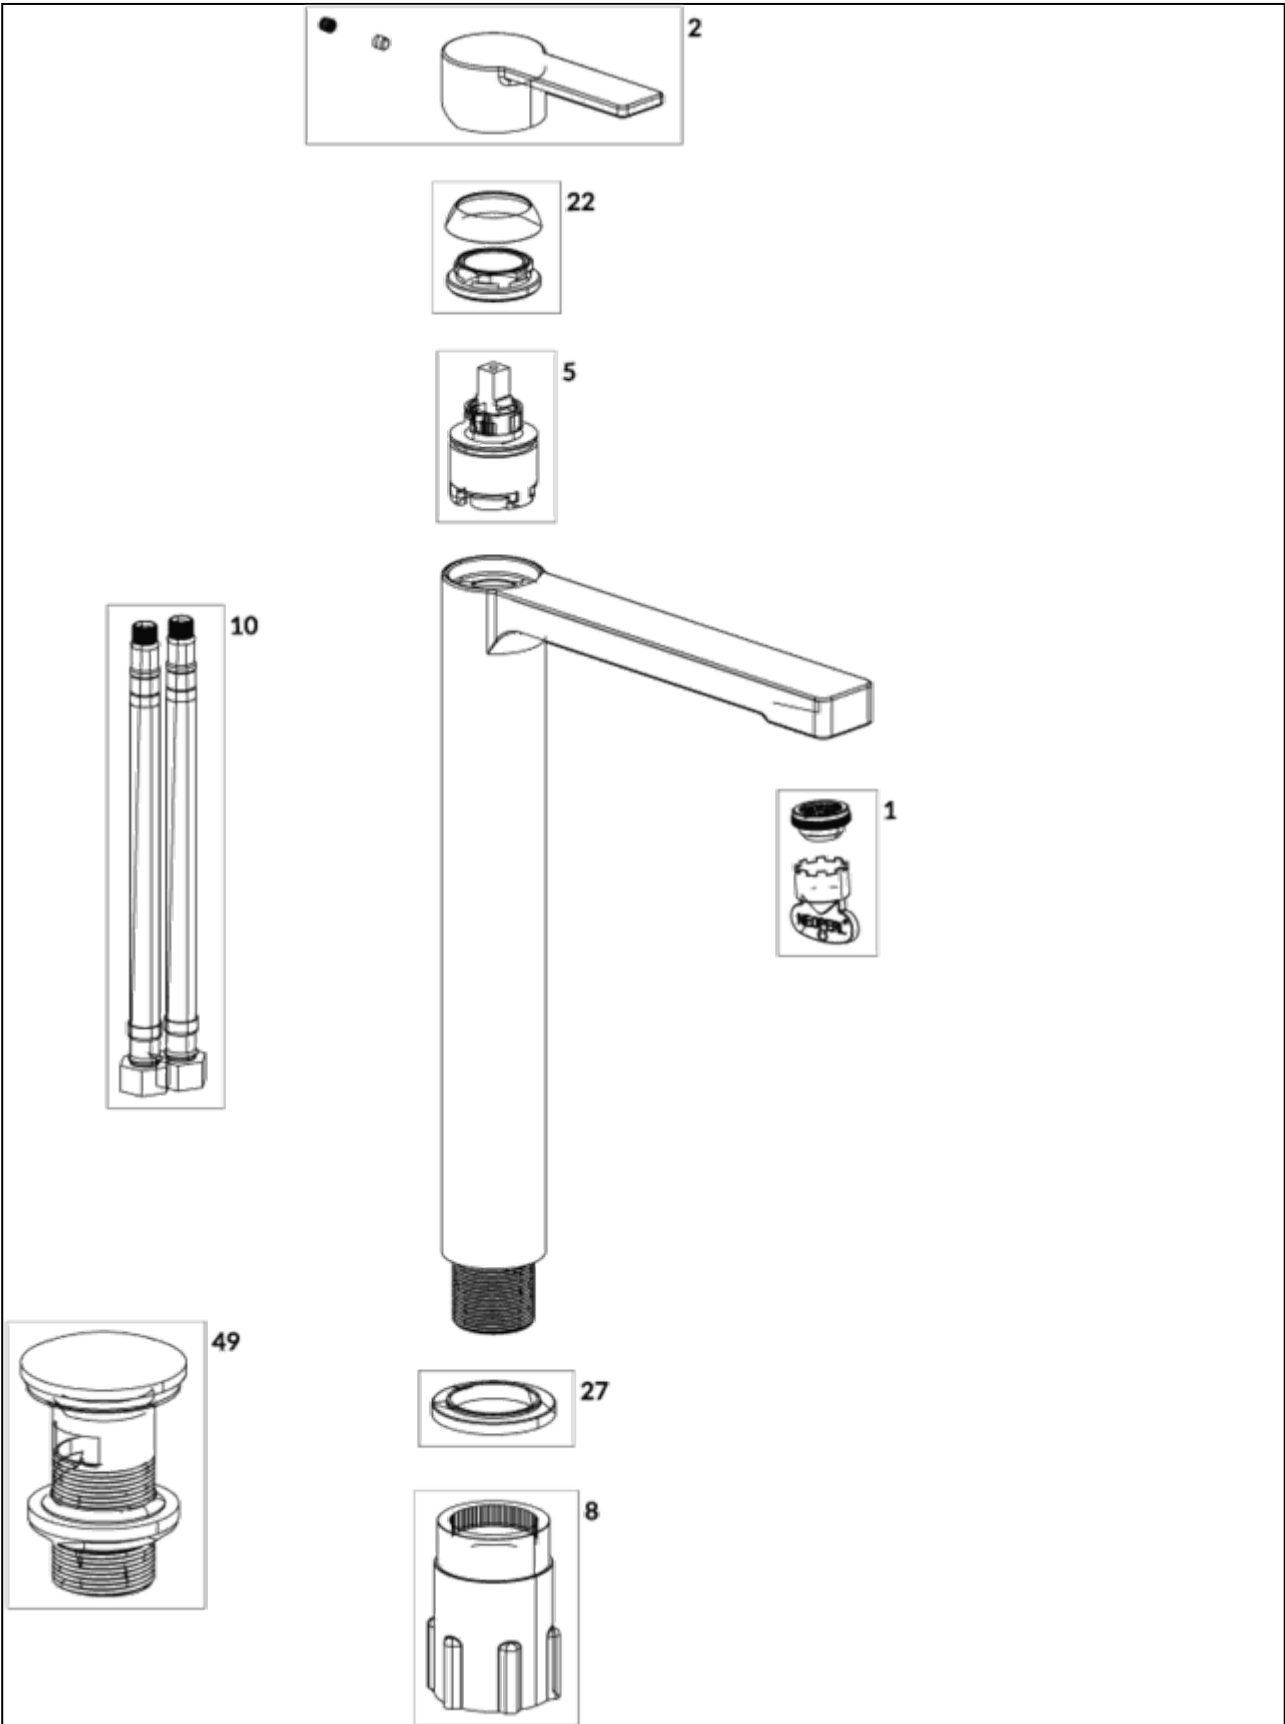

EXPLOSION DRAWINGS

BILL OF MATERIALS

No.	Article No.	Description	Quantity
1	TVP00000513000	Aerator set	1
2	TVP10400500061	Handle set	1
5	TVP00000105000	Cartridge	1
8	TVP00000602000	Fastening set	1
10	TVP00000702000	Connecting hoses	1
49	TVP00000301061	Push-Open waste	1