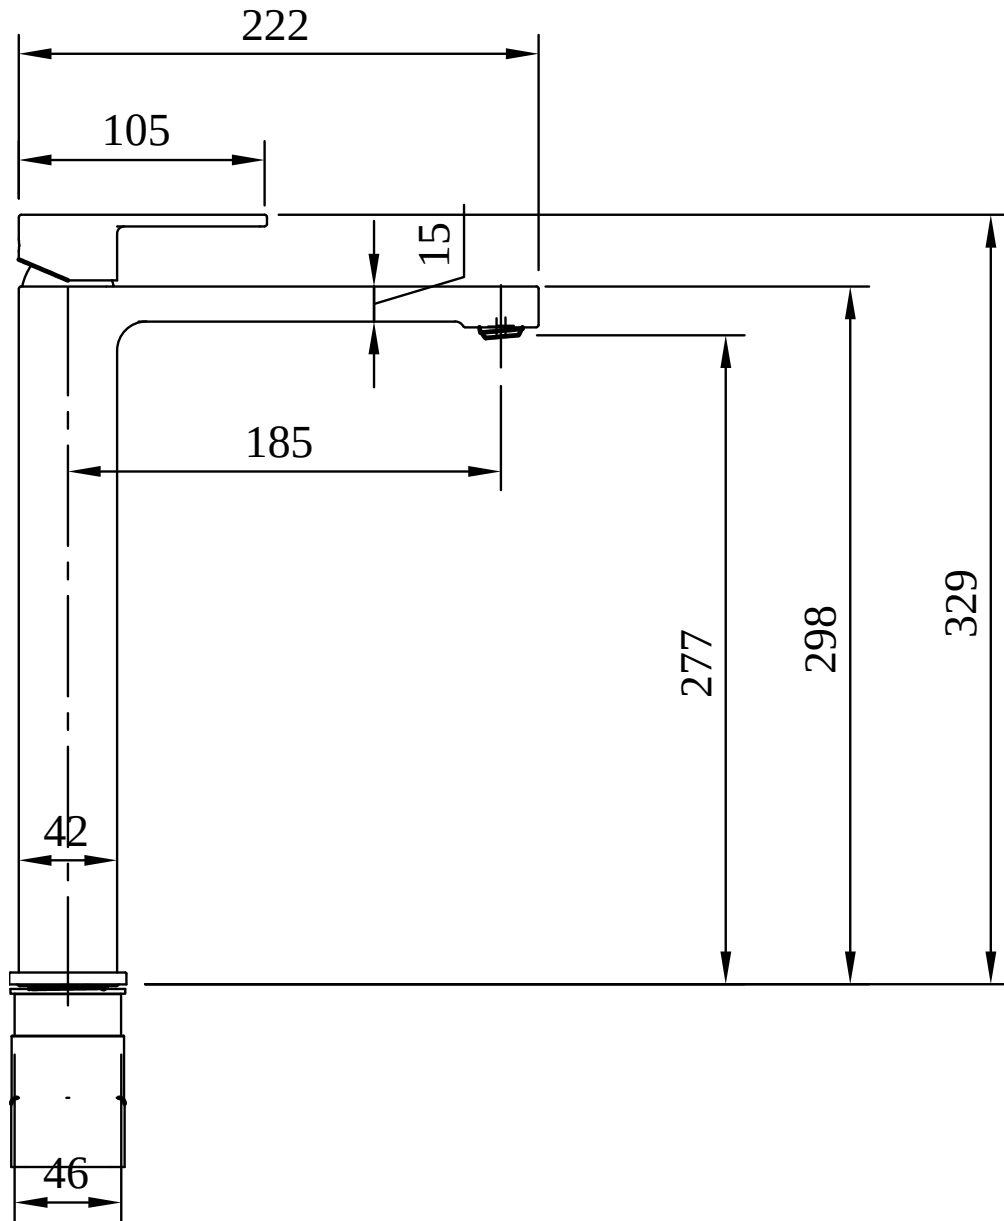

### PRODUCT INFORMATION

Article title	Villeroy & Boch Architectura Tall single-lever basin mixer with push-open waste, Chrome
Article number	TVW10300500061
Assembly / Assembly type	Deck-mounted
Scope of delivery	1 x tap fitting , 1 x aerator key 1 x outlet fitting 1 x fastening 2 x connecting hoses 1 x installation instructions
Length in mm	222
Width in mm	42
Height in mm	329
Collection	Architectura
Weight in kg	2.26
Material	Brass
Surface	glossy
Colour name	Chrome
EAN number	4062373691366
Model number	TVW103005000
Air plus	An aerator enriches the water with air for a particularly soft, water-saving jet
Easy clean	Longer service life: optimum limescale removal by simply rubbing nozzles and aerators clean
Comfort plus	Practical tap fitting height, ideal for combination with surface-mounted washbasins
Aqua smart	Sustainable, limited water flow: saving water without sacrificing on performance
Tap smartpressure	Constant water flow rate for washbasin mixers regardless of pressure fluctuations in the piping system
Length of spout in mm	185
Material	Brass
Volume	9,488
Angle jet regulator	5
Cartridge	Cartridge with ceramic discs
Swivel aerator	No
Thermostat	No
Cool Tap	No
Spray types	Comfort jet

## FLOW CHART

EXPLOSION DRAWINGS