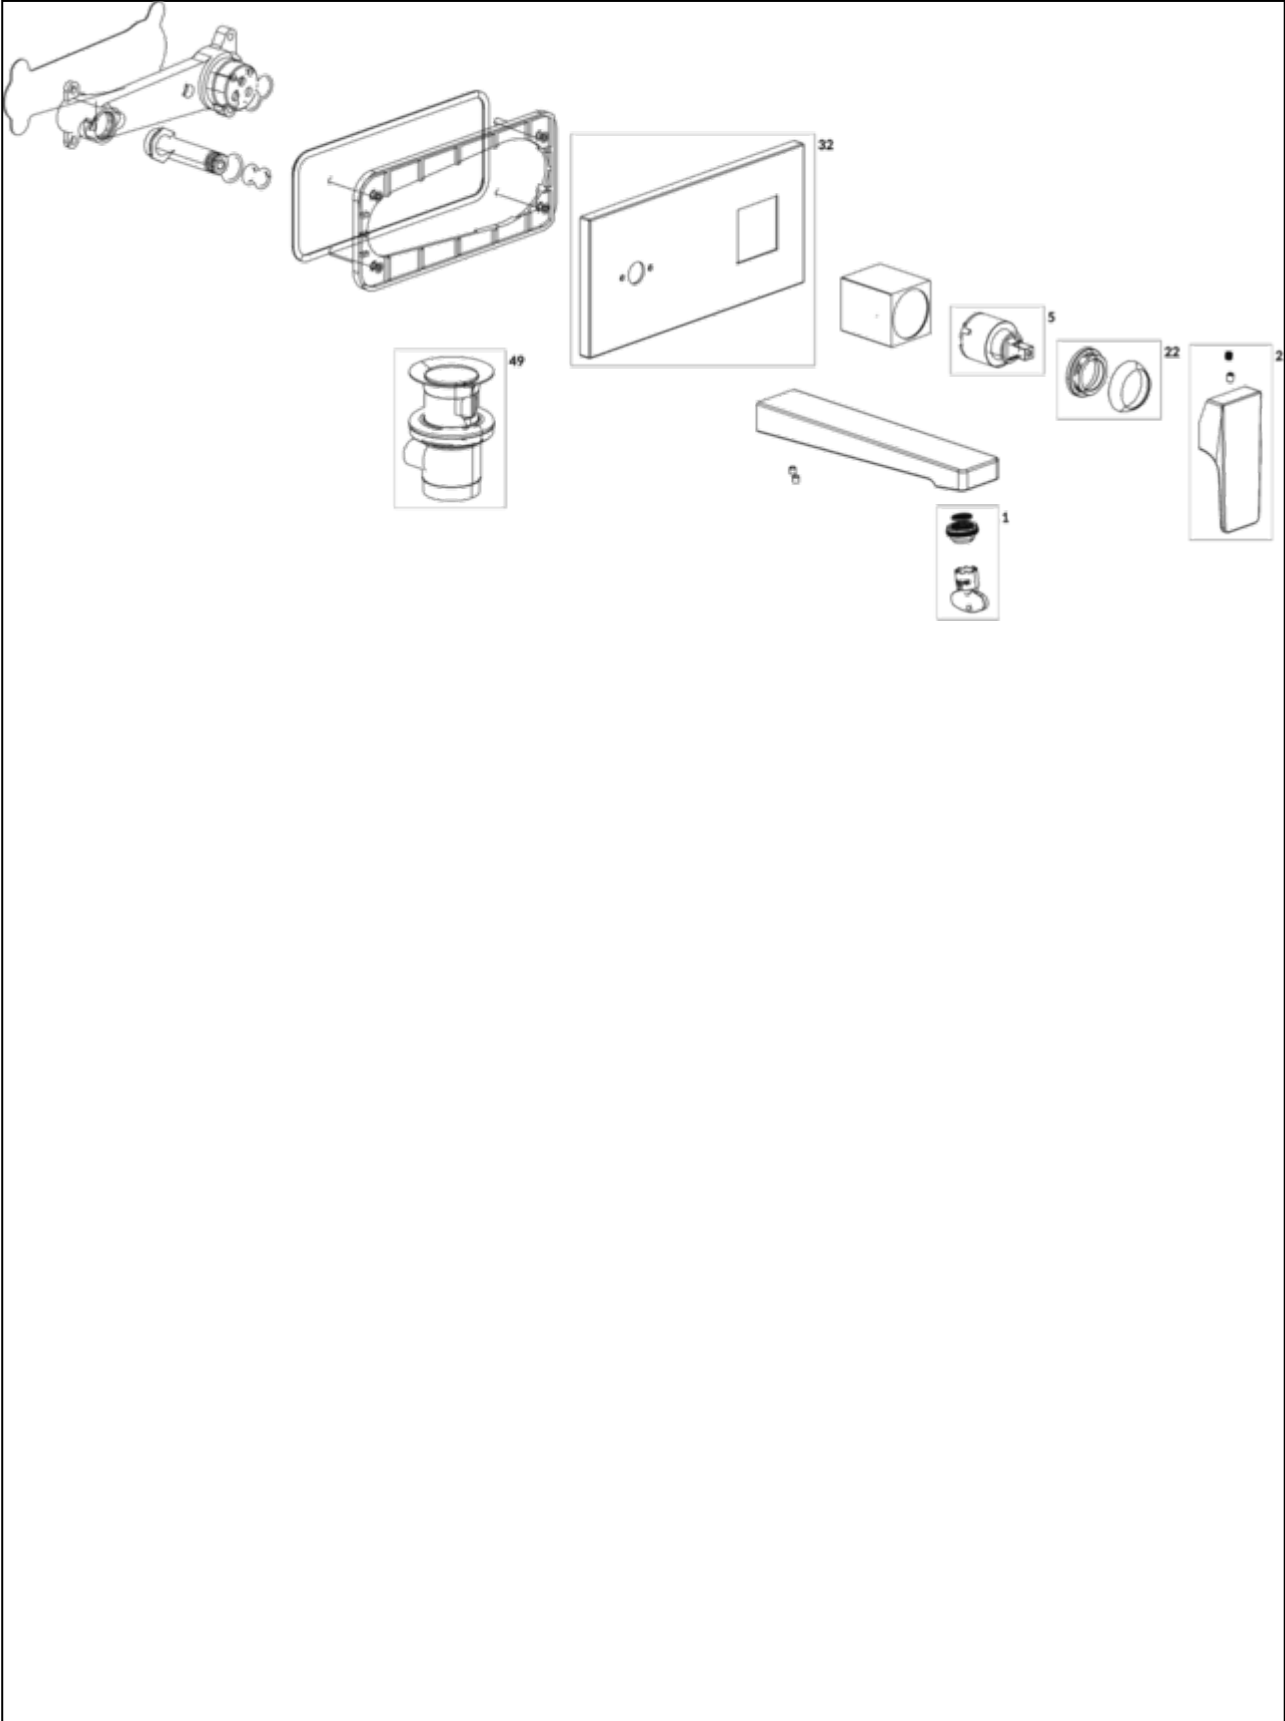

EXPLOSION DRAWINGS

BILL OF MATERIALS

No.	Article No.	Description	Quantity
1	TVP00000513000	Aerator set	1
5	TVP00000102000	Cartridge	1