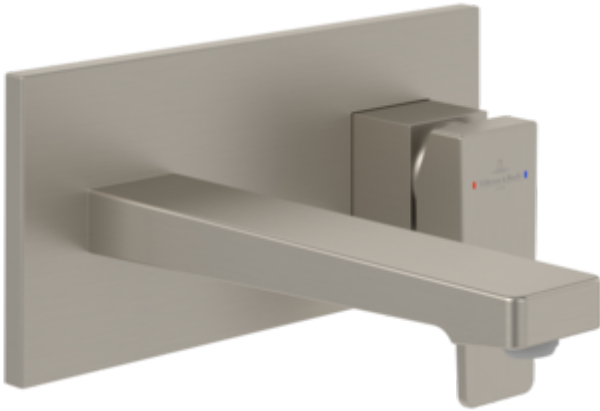

## BASIN MIXERS ARCHITECTURA SQUARE

### PRODUCT INFORMATION

Article title	Villeroy & Boch Architectura Square Single-lever basin mixer with push-open waste, Brushed Nickel Matt
Article number	TVW12500300064
Assembly / Assembly type	wall-mounted
Scope of delivery	1 x tap fitting , 1 x aerator key 1 x outlet fitting 1 x installation instructions
Length in mm	224
Width in mm	230
Height in mm	110
Collection	Architectura Square
Weight in kg	2.86
Material	Brass
Surface	glossy
Colour name	Brushed Nickel Matt
EAN number	4062373810040
Model number	TVW125003000
Air plus	An aerator enriches the water with air for a particularly soft, water-saving jet
Easy clean	Longer service life: optimum limescale removal by simply rubbing nozzles and aerators clean
Aqua smart	Sustainable, limited water flow: saving water without sacrificing on performance
Tap smartpressure	Constant water flow rate for washbasin mixers regardless of pressure fluctuations in the piping system
Length of spout in mm	147
Spacing of connection spigots in mm	130
Material	Brass
Volume	6,552
Cartridge	Cartridge with ceramic discs
Swivel aerator	No
Water regulation	Water temperature is regulated 45° to each side
Thermostat	No
Cool Tap	No
Spray types	Comfort jet

## COLOURS

Colour	Description	Article number	EAN
	Brushed Nickel Matt	TVW12500300064	4062373810040