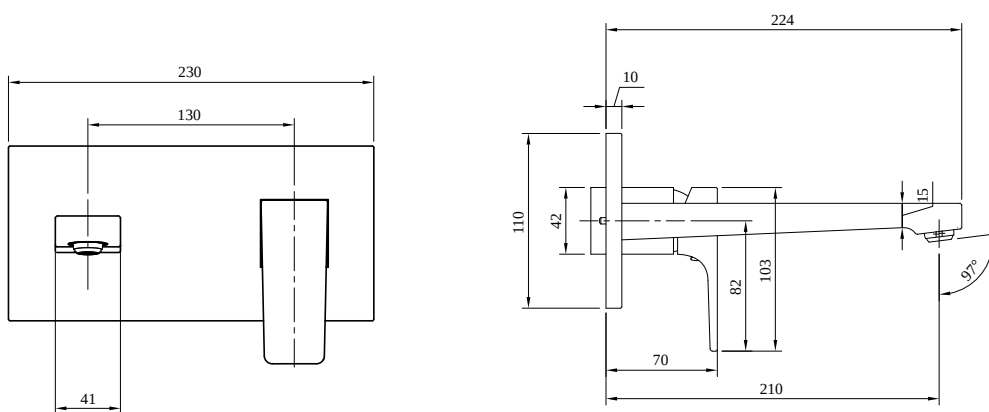

COLOURS

Colour	Description	Article number	EAN
	Brushed Nickel Matt	TVW12500300064	4062373810040

CHARACTERISTICS

An aerator enriches the water with air for a particularly soft, water-saving jet

Sustainable, limited water flow: saving water without sacrificing on performance

Longer service life: optimum limescale removal by simply rubbing nozzles and aerators clean

Constant water flow rate for washbasin mixers regardless of pressure fluctuations in the piping system

TECHNICAL DRAWINGS

TVW125003000