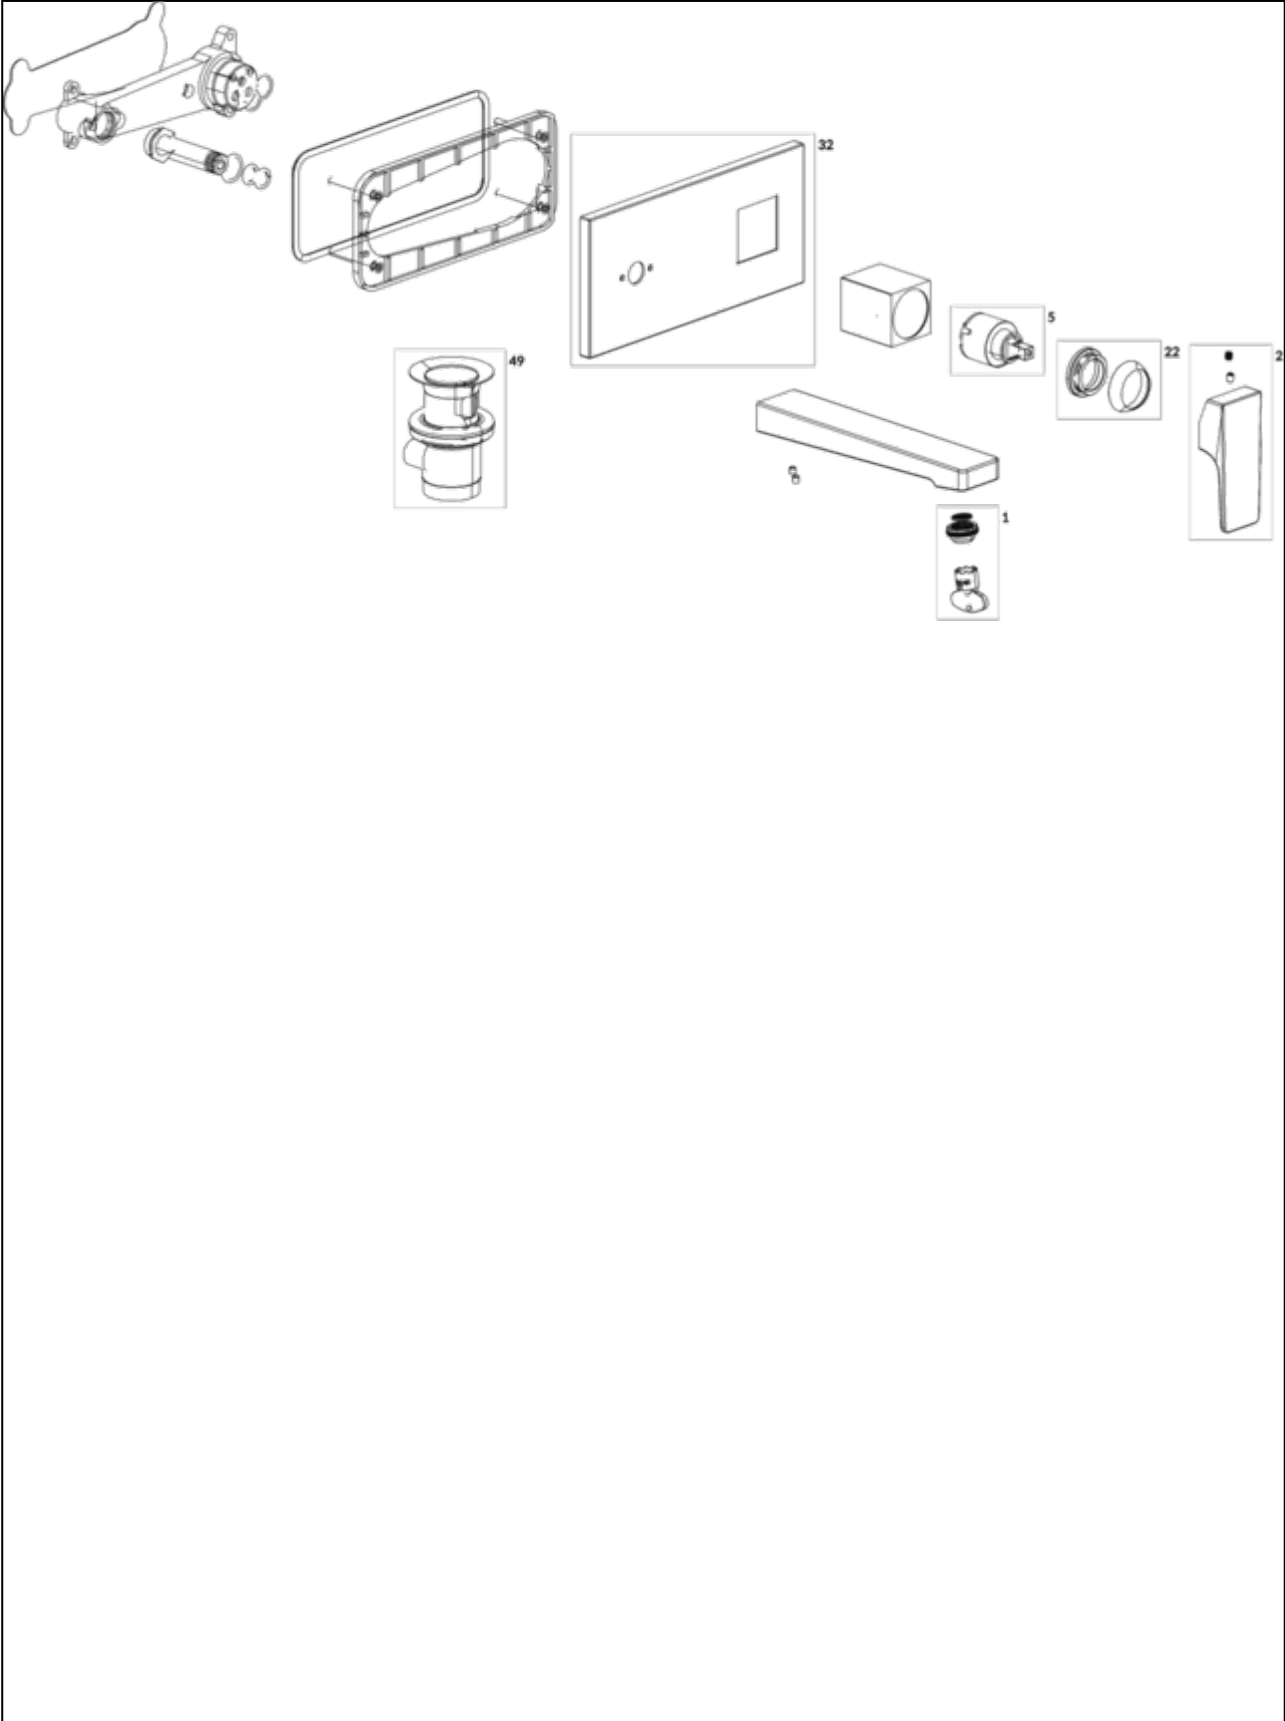

BASIN MIXERS ARCHITECTURA SQUARE

PRODUCT INFORMATION

Article title	Villeroy & Boch Architectura Square Single-lever basin mixer with push-open waste, Matt Black
Article number	TVW125003000K5
Assembly / Assembly type	wall-mounted
Scope of delivery	1 x tap fitting , 1 x aerator key 1 x outlet fitting 1 x installation instructions
Length in mm	224
Width in mm	230
Height in mm	110
Collection	Architectura Square
Weight in kg	2.86
Material	Brass
Surface	matt
Colour name	Matt Black
EAN number	4062373809945
Model number	TVW125003000
Air plus	An aerator enriches the water with air for a particularly soft, water-saving jet
Easy clean	Longer service life: optimum limescale removal by simply rubbing nozzles and aerators clean
Aqua smart	Sustainable, limited water flow: saving water without sacrificing on performance
Tap smartpressure	Constant water flow rate for washbasin mixers regardless of pressure fluctuations in the piping system
Length of spout in mm	147
Spacing of connection spigots in mm	130
Material	Brass
Volume	6,552
Cartridge	Cartridge with ceramic discs
Swivel aerator	No
Water regulation	Water temperature is regulated 45° to each side
Thermostat	No
Cool Tap	No
Spray types	Comfort jet

COLOURS

Colour	Description	Article number	EAN
	Matt Black	TVW125003000K5	4062373809945

CHARACTERISTICS

An aerator enriches the water with air for a particularly soft, water-saving jet

Sustainable, limited water flow: saving water without sacrificing on performance

Longer service life: optimum limescale removal by simply rubbing nozzles and aerators clean

Constant water flow rate for washbasin mixers regardless of pressure fluctuations in the piping system

TECHNICAL DRAWINGS

TVW125003000

FLOW CHART

EXPLOSION DRAWINGS

BILL OF MATERIALS

No.	Article No.	Description	Quantity
1	TVP00000513000	Aerator set	1
5	TVP00000102000	Cartridge	1
30	TVP10400600000	Check valve	1