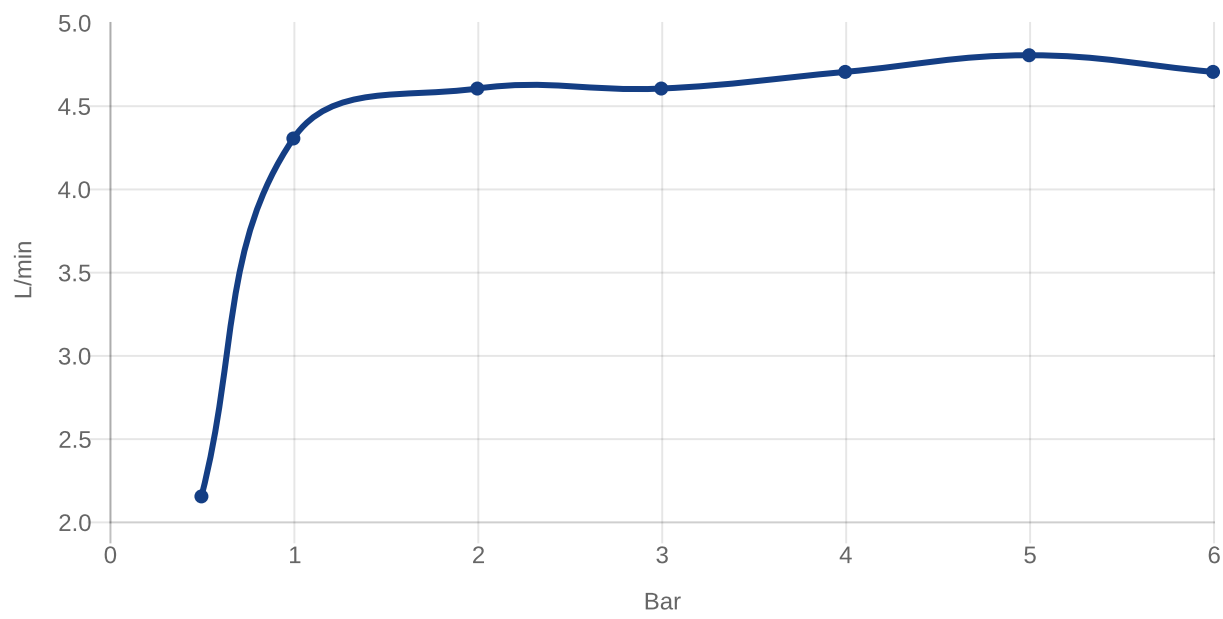

BASIN MIXERS ARCHITECTURA SQUARE

PRODUCT INFORMATION

Article title	Villeroy & Boch Architectura Square Single-lever basin mixer with push-open waste, Matt Black
Article number	TVW125003000K5
Assembly / Assembly type	wall-mounted
Scope of delivery	1 x tap fitting , 1 x aerator key 1 x outlet fitting 1 x installation instructions
Length in mm	224
Width in mm	230
Height in mm	110
Collection	Architectura Square
Weight in kg	2.86
Material	Brass
Surface	matt
Colour name	Matt Black
EAN number	4062373809945
Model number	TVW125003000
Air plus	An aerator enriches the water with air for a particularly soft, water-saving jet
Easy clean	Longer service life: optimum limescale removal by simply rubbing nozzles and aerators clean
Aqua smart	Sustainable, limited water flow: saving water without sacrificing on performance
Tap smartpressure	Constant water flow rate for washbasin mixers regardless of pressure fluctuations in the piping system
Length of spout in mm	147
Spacing of connection spigots in mm	130
Material	Brass
Volume	6,552
Cartridge	Cartridge with ceramic discs
Swivel aerator	No
Water regulation	Water temperature is regulated 45° to each side
Thermostat	No
Cool Tap	No
Spray types	Comfort jet

Longer service life: optimum limescale removal by simply rubbing nozzles and aerators clean

Constant water flow rate for washbasin mixers regardless of pressure fluctuations in the piping system

TECHNICAL DRAWINGS

TVW125003000

FLOW CHART

EXPLOSION DRAWINGS

BILL OF MATERIALS

No.	Article No.	Description	Quantity
1	TVP00000513000	Aerator set	1
5	TVP00000102000	Cartridge	1
30	TVP10400600000	Check valve	1