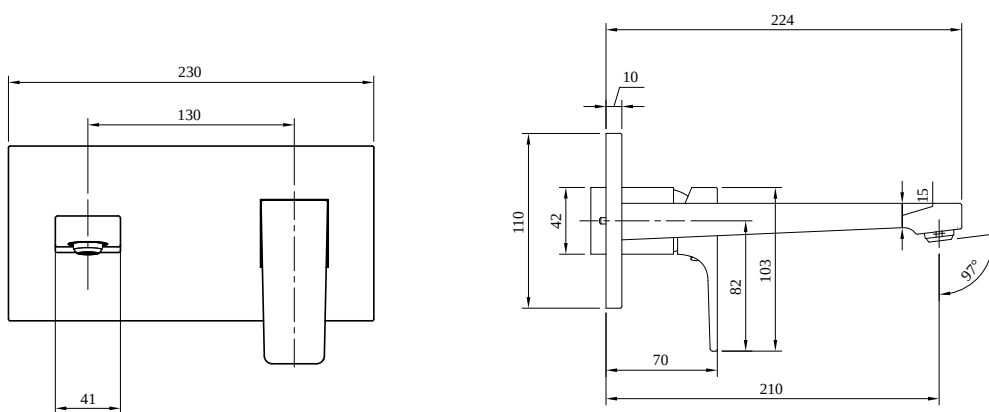

BASIN MIXERS ARCHITECTURA SQUARE

PRODUCT INFORMATION

Article title	Villeroy & Boch Architectura Square Single-lever basin mixer with push-open waste, Matt Black
Article number	TVW125003000K5
Assembly / Assembly type	wall-mounted
Scope of delivery	1 x tap fitting , 1 x aerator key 1 x outlet fitting 1 x installation instructions
Length in mm	224
Width in mm	230
Height in mm	110
Collection	Architectura Square
Weight in kg	2.86
Material	Brass
Surface	matt
Colour name	Matt Black
EAN number	4062373809945
Model number	TVW125003000
Air plus	An aerator enriches the water with air for a particularly soft, water-saving jet
Easy clean	Longer service life: optimum limescale removal by simply rubbing nozzles and aerators clean
Aqua smart	Sustainable, limited water flow: saving water without sacrificing on performance
Tap smartpressure	Constant water flow rate for washbasin mixers regardless of pressure fluctuations in the piping system
Length of spout in mm	147
Spacing of connection spigots in mm	130
Material	Brass
Volume	6,552
Cartridge	Cartridge with ceramic discs
Swivel aerator	No
Water regulation	Water temperature is regulated 45° to each side
Thermostat	No
Cool Tap	No
Spray types	Comfort jet

TVW125003000

FLOW CHART

EXPLOSION DRAWINGS

BILL OF MATERIALS

No.	Article No.	Description	Quantity
1	TVP00000513000	Aerator set	1
5	TVP00000102000	Cartridge	1
30	TVP10400600000	Check valve	1