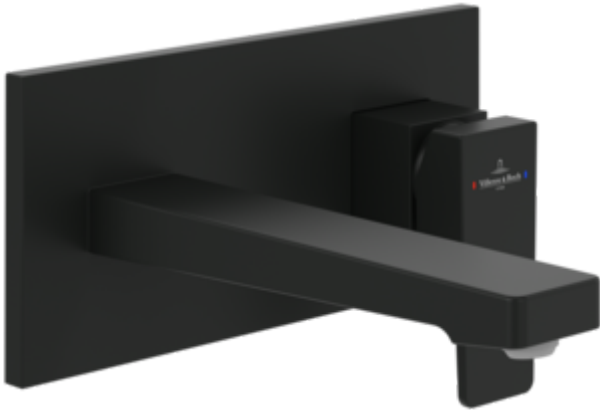

BASIN MIXERS ARCHITECTURA SQUARE

PRODUCT INFORMATION

Article title	Villeroy & Boch Architectura Square Single-lever basin mixer with push-open waste, Matt Black
Article number	TVW125003000K5
Assembly / Assembly type	wall-mounted
Scope of delivery	1 x tap fitting , 1 x aerator key 1 x outlet fitting 1 x installation instructions
Length in mm	224
Width in mm	230
Height in mm	110
Collection	Architectura Square
Weight in kg	2.86
Material	Brass
Surface	matt
Colour name	Matt Black
EAN number	4062373809945
Model number	TVW125003000
Air plus	An aerator enriches the water with air for a particularly soft, water-saving jet
Easy clean	Longer service life: optimum limescale removal by simply rubbing nozzles and aerators clean
Aqua smart	Sustainable, limited water flow: saving water without sacrificing on performance
Tap smartpressure	Constant water flow rate for washbasin mixers regardless of pressure fluctuations in the piping system
Length of spout in mm	147
Spacing of connection spigots in mm	130
Material	Brass
Volume	6,552
Cartridge	Cartridge with ceramic discs
Swivel aerator	No
Water regulation	Water temperature is regulated 45° to each side
Thermostat	No
Cool Tap	No
Spray types	Comfort jet

COLOURS

Colour	Description	Article number	EAN
	Matt Black	TVW125003000K5	4062373809945

CHARACTERISTICS

An aerator enriches the water with air for a particularly soft, water-saving jet

Sustainable, limited water flow: saving water without sacrificing on performance

Longer service life: optimum limescale removal by simply rubbing nozzles and aerators clean

Constant water flow rate for washbasin mixers regardless of pressure fluctuations in the piping system

TECHNICAL DRAWINGS