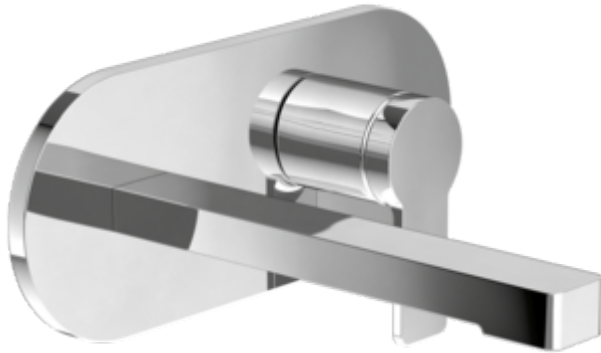

BASIN MIXERS ARCHITECTURA

PRODUCT INFORMATION

Article title	Villeroy & Boch Architectura Single-lever basin mixer with push-open waste, Chrome
Article number	TVW10311211061
Assembly / Assembly type	wall-mounted
Scope of delivery	1 x tap fitting , 1 x aerator key 1 x outlet fitting 1 x installation instructions
Length in mm	227
Width in mm	260
Height in mm	115
Collection	Architectura
Weight in kg	2.288
Material	Brass
Surface	glossy
Colour name	Chrome
EAN number	4051202465551
Model number	TVW103112110
Air plus	An aerator enriches the water with air for a particularly soft, water-saving jet
Easy clean	Longer service life: optimum limescale removal by simply rubbing nozzles and aerators clean
Aqua smart	Sustainable, limited water flow: saving water without sacrificing on performance
Tap smartpressure	Constant water flow rate for washbasin mixers regardless of pressure fluctuations in the piping system
Length of spout in mm	147
Recommended installation width in mm	130
Material	Brass
Volume	6,552
Angle jet regulator	90
Cartridge	Cartridge with ceramic discs
Swivel aerator	No
Thermostat	No
Cool Tap	No
Spray types	Comfort jet

COLOURS

Colour	Description	Article number	EAN
	Chrome	TVW10311211061	4051202465551

CHARACTERISTICS

An aerator enriches the water with air for a particularly soft, water-saving jet

Sustainable, limited water flow: saving water without sacrificing on performance

Longer service life: optimum limescale removal by simply rubbing nozzles and aerators clean

Constant water flow rate for washbasin mixers regardless of pressure fluctuations in the piping system

TECHNICAL DRAWINGS