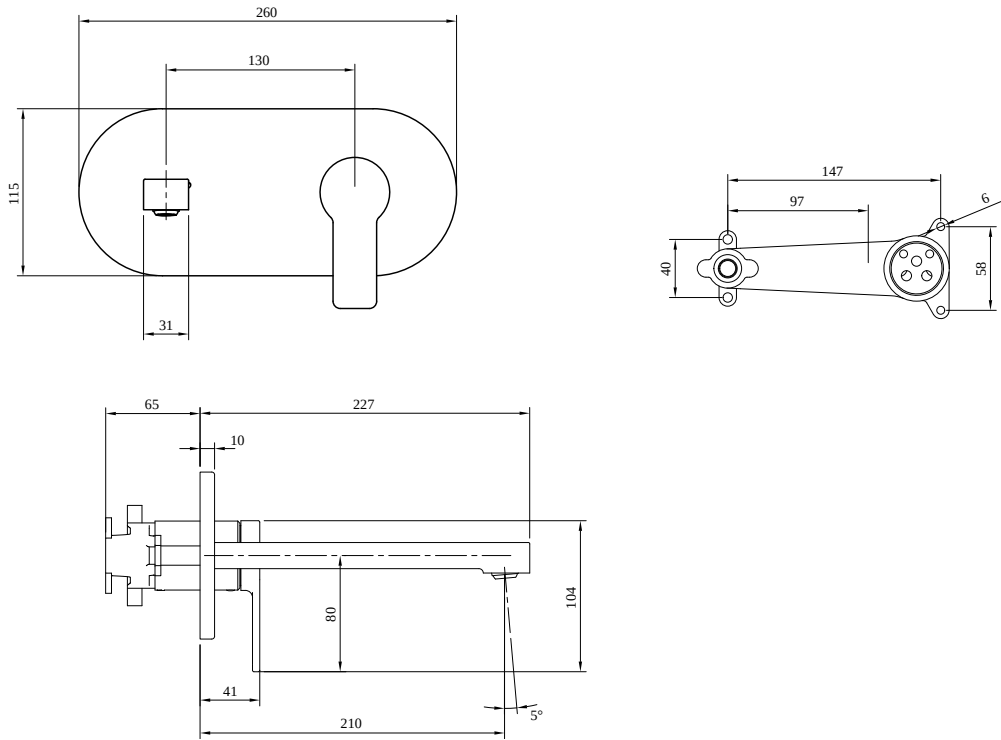

BASIN MIXERS ARCHITECTURA

PRODUCT INFORMATION

Article title	Villeroy & Boch Architectura Single-lever basin mixer with push-open waste, Chrome
Article number	TVW10311211061
Assembly / Assembly type	wall-mounted
Scope of delivery	1 x tap fitting , 1 x aerator key 1 x outlet fitting 1 x installation instructions
Length in mm	227
Width in mm	260
Height in mm	115
Collection	Architectura
Weight in kg	2.288
Material	Brass
Surface	glossy
Colour name	Chrome
EAN number	4051202465551
Model number	TVW103112110
Air plus	An aerator enriches the water with air for a particularly soft, water-saving jet
Easy clean	Longer service life: optimum limescale removal by simply rubbing nozzles and aerators clean
Aqua smart	Sustainable, limited water flow: saving water without sacrificing on performance
Tap smartpressure	Constant water flow rate for washbasin mixers regardless of pressure fluctuations in the piping system
Length of spout in mm	147
Recommended installation width in mm	130
Material	Brass
Volume	6,552
Angle jet regulator	90
Cartridge	Cartridge with ceramic discs
Swivel aerator	No
Thermostat	No
Cool Tap	No
Spray types	Comfort jet

COLOURS

Colour	Description	Article number	EAN
	Chrome	TVW10311211061	4051202465551

CHARACTERISTICS

An aerator enriches the water with air for a particularly soft, water-saving jet

Sustainable, limited water flow: saving water without sacrificing on performance

TVW103112110

FLOW CHART

BILL OF MATERIALS

No.	Article No.	Description	Quantity
1	TVP00000513000	Aerator set	1
2	TVP10300408061	Handle set	1
5	TVP00000102000	Cartridge	1
32	TVP00001016061	Cover plate	1
49	TVP00000301061	Push-Open waste	1