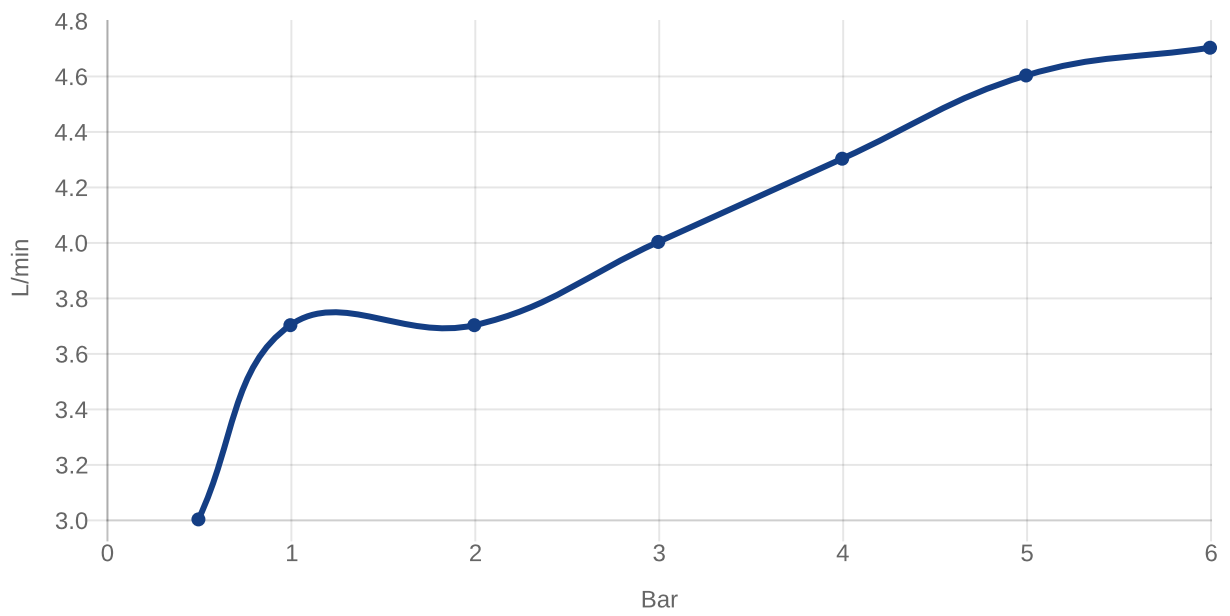

BASIN MIXERS ARCHITECTURA

PRODUCT INFORMATION

Article title	Villeroy & Boch Architectura Single-lever basin mixer with push-open waste, Chrome
Article number	TVW10311211061
Assembly / Assembly type	wall-mounted
Scope of delivery	1 x tap fitting , 1 x aerator key 1 x outlet fitting 1 x installation instructions
Length in mm	227
Width in mm	260
Height in mm	115
Collection	Architectura
Weight in kg	2.288
Material	Brass
Surface	glossy
Colour name	Chrome
EAN number	4051202465551
Model number	TVW103112110
Air plus	An aerator enriches the water with air for a particularly soft, water-saving jet
Easy clean	Longer service life: optimum limescale removal by simply rubbing nozzles and aerators clean
Aqua smart	Sustainable, limited water flow: saving water without sacrificing on performance
Tap smartpressure	Constant water flow rate for washbasin mixers regardless of pressure fluctuations in the piping system
Length of spout in mm	147
Recommended installation width in mm	130
Material	Brass
Volume	6,552
Angle jet regulator	90
Cartridge	Cartridge with ceramic discs
Swivel aerator	No
Thermostat	No
Cool Tap	No
Spray types	Comfort jet

COLOURS

Colour	Description	Article number	EAN
	Chrome	TVW10311211061	4051202465551

CHARACTERISTICS

An aerator enriches the water with air for a particularly soft, water-saving jet

Sustainable, limited water flow: saving water without sacrificing on performance

Longer service life: optimum limescale removal by simply rubbing nozzles and aerators clean

Constant water flow rate for washbasin mixers regardless of pressure fluctuations in the piping system

TECHNICAL DRAWINGS

TVW103112110

FLOW CHART

BILL OF MATERIALS

No.	Article No.	Description	Quantity
1	TVP00000513000	Aerator set	1
2	TVP10300408061	Handle set	1
5	TVP00000102000	Cartridge	1
32	TVP00001016061	Cover plate	1
49	TVP00000301061	Push-Open waste	1