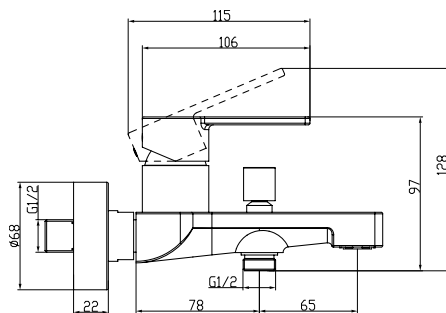

BATH & SHOWER MIXER ARCHITECTURA

PRODUCT INFORMATION

Article title	Villeroy & Boch Architectura Single-lever bath & shower mixer, Chrome
Article number	TVT10300200061
Assembly / Assembly type	wall-mounted
Scope of delivery	1 x tap fitting , 1 x S-connection 1 x installation instructions
Length in mm	156
Width in mm	180
Height in mm	97
Collection	Architectura
Weight in kg	1.726
Material	Brass
Surface	glossy
Colour name	Chrome
EAN number	4062373655122
Model number	TVT103002000
Air plus	An aerator enriches the water with air for a particularly soft, water-saving jet
Easy clean	Longer service life: optimum limescale removal by simply rubbing nozzles and aerators clean
Tap smartpressure	Constant water flow rate for washbasin mixers regardless of pressure fluctuations in the piping system
Length of spout in mm	182
Spacing of connection spigots in mm	150
Material	Brass
Volume	6,868
Cartridge	Cartridge with ceramic discs
Swivel aerator	No
Thermostat	No
Cool Tap	No
Spray types	Comfort jet

TECHNICAL DRAWINGS

TVT103002000

EXPLOSION DRAWINGS

BILL OF MATERIALS

No.	Article No.	Description	Quantity
1	TVP00000508000	Aerator set	1
2	TVP10400500061	Handle set	1
5	TVP00000101000	Cartridge	1
36	TVP00000810000	Diverter	1