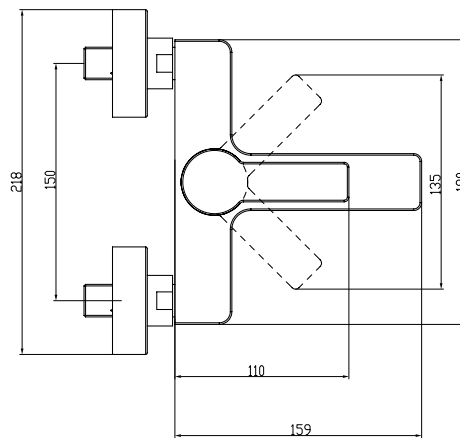

BATH & SHOWER MIXER ARCHITECTURA

PRODUCT INFORMATION

Article title	Villeroy & Boch Architectura Single-lever bath & shower mixer, Chrome
Article number	TVT10300200061
Assembly / Assembly type	wall-mounted
Scope of delivery	1 x tap fitting , 1 x S-connection 1 x installation instructions
Length in mm	156
Width in mm	180
Height in mm	97
Collection	Architectura
Weight in kg	1.726
Material	Brass
Surface	glossy
Colour name	Chrome
EAN number	4062373655122
Model number	TVT103002000
Air plus	An aerator enriches the water with air for a particularly soft, water-saving jet
Easy clean	Longer service life: optimum limescale removal by simply rubbing nozzles and aerators clean
Tap smartpressure	Constant water flow rate for washbasin mixers regardless of pressure fluctuations in the piping system
Length of spout in mm	182
Spacing of connection spigots in mm	150
Material	Brass
Volume	6,868
Cartridge	Cartridge with ceramic discs
Swivel aerator	No
Thermostat	No
Cool Tap	No
Spray types	Comfort jet

TECHNICAL DRAWINGS

TVT103002000

EXPLOSION DRAWINGS

BILL OF MATERIALS

No.	Article No.	Description	Quantity
1	TVP00000508000	Aerator set	1
2	TVP10400500061	Handle set	1
5	TVP00000101000	Cartridge	1
36	TVP00000810000	Diverter	1