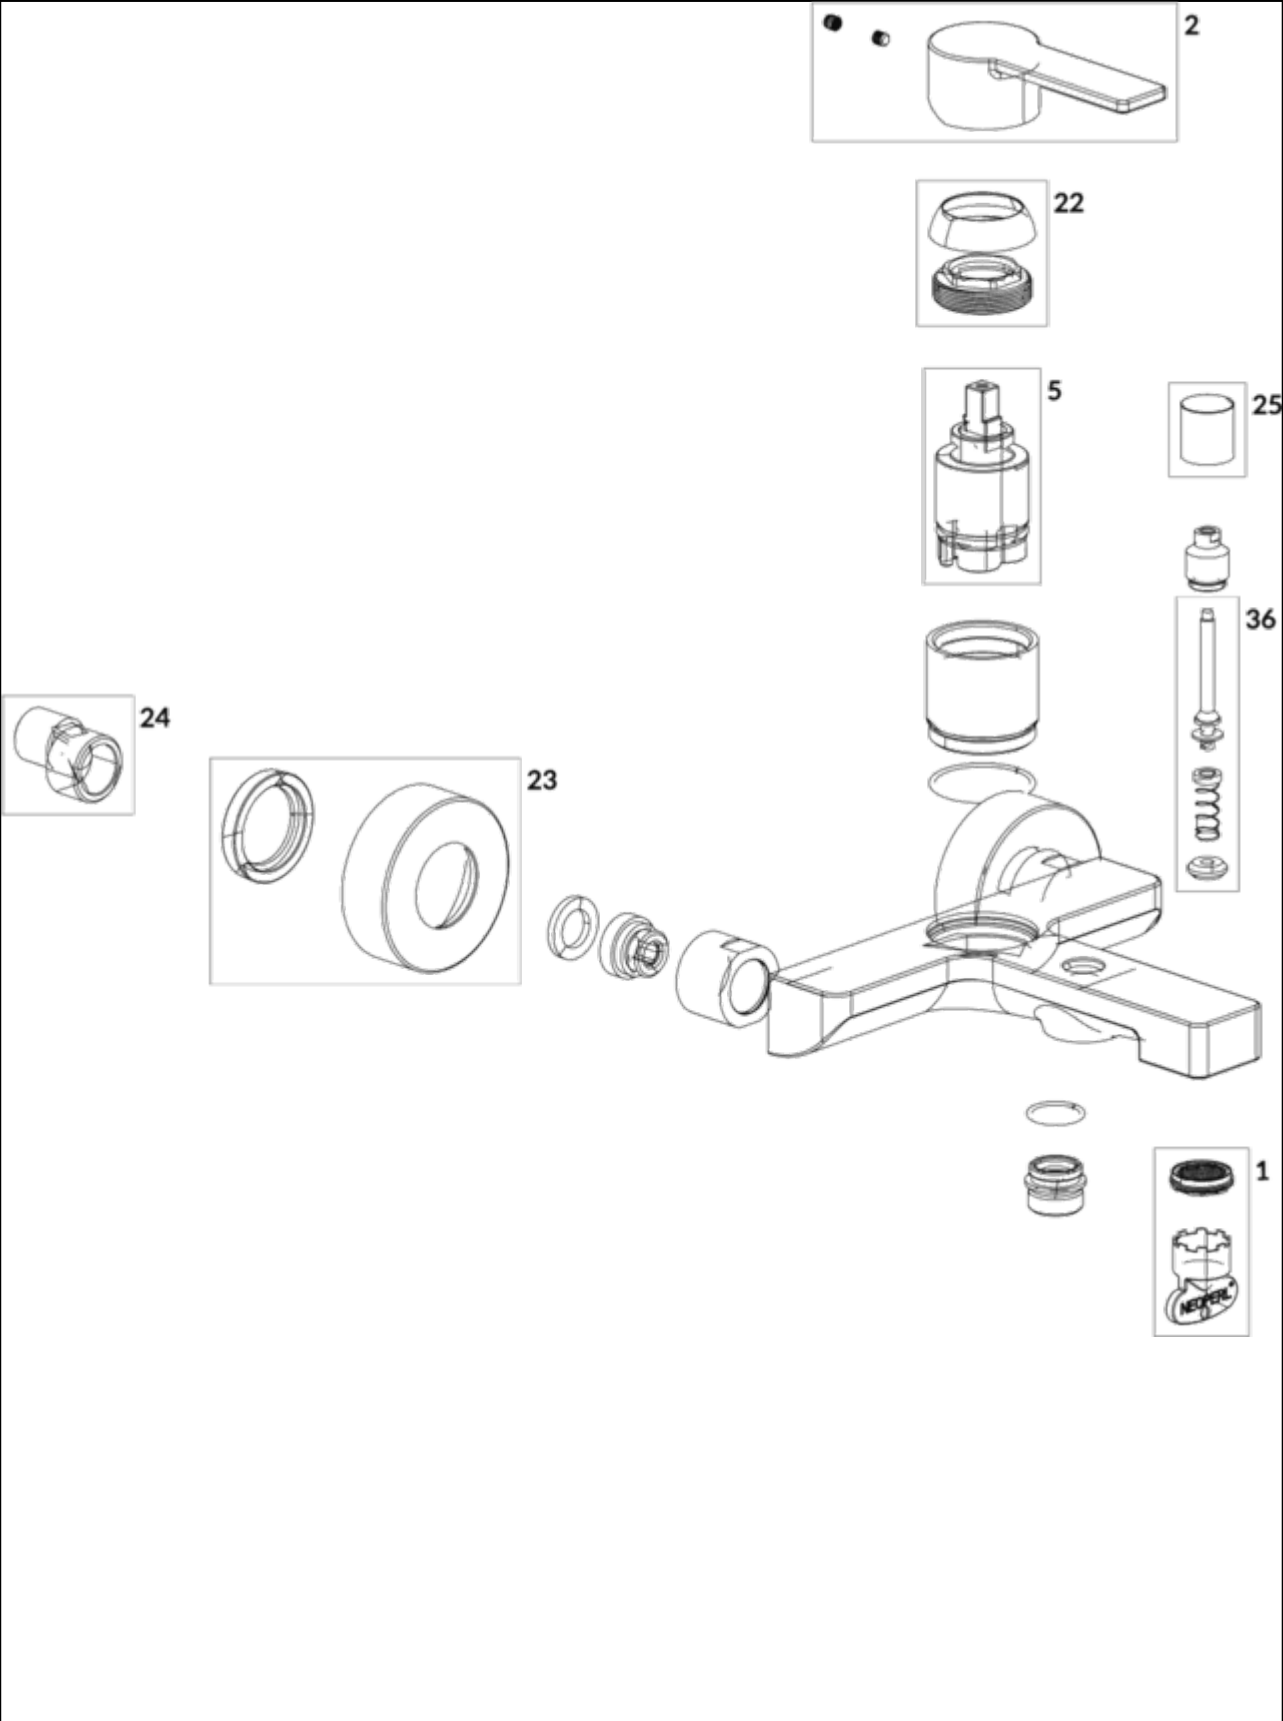

BATH & SHOWER MIXER ARCHITECTURA

PRODUCT INFORMATION

Article title	Villeroy & Boch Architectura Single-lever bath & shower mixer, Chrome
Article number	TVT10300200061
Assembly / Assembly type	wall-mounted
Scope of delivery	1 x tap fitting , 1 x S-connection 1 x installation instructions
Length in mm	156
Width in mm	180
Height in mm	97
Collection	Architectura
Weight in kg	1.726
Material	Brass
Surface	glossy
Colour name	Chrome
EAN number	4062373655122
Model number	TVT103002000
Air plus	An aerator enriches the water with air for a particularly soft, water-saving jet
Easy clean	Longer service life: optimum limescale removal by simply rubbing nozzles and aerators clean
Tap smartpressure	Constant water flow rate for washbasin mixers regardless of pressure fluctuations in the piping system
Length of spout in mm	182
Spacing of connection spigots in mm	150
Material	Brass
Volume	6,868
Cartridge	Cartridge with ceramic discs
Swivel aerator	No
Thermostat	No
Cool Tap	No
Spray types	Comfort jet

COLOURS

Colour	Description	Article number	EAN
	Chrome	TVT10300200061	4062373655122

CHARACTERISTICS

Air Plus

Villeroy & Boch

An aerator enriches the water with air for a particularly soft, water-saving jet

Easy Clean

Villeroy & Boch

Longer service life: optimum limescale removal by simply rubbing nozzles and aerators clean

Smart Pressure

Villeroy & Boch

Constant water flow rate for washbasin mixers regardless of pressure fluctuations in the piping system

TECHNICAL DRAWINGS

TVT103002000

EXPLOSION DRAWINGS

BILL OF MATERIALS

No.	Article No.	Description	Quantity
1	TVP00000508000	Aerator set	1
2	TVP10400500061	Handle set	1
5	TVP00000101000	Cartridge	1
36	TVP00000810000	Diverter	1