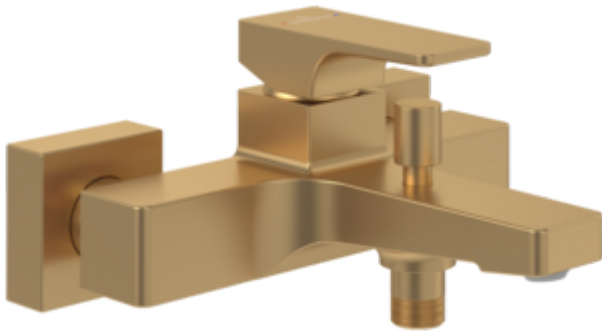

## BATH & SHOWER MIXER ARCHITECTURA SQUARE

### PRODUCT INFORMATION

Article title	Villeroy & Boch Architectura Square Single-lever bath & shower mixer, Brushed Gold
Article number	TVT12500100076
Assembly / Assembly type	wall-mounted
Scope of delivery	1 x tap fitting , 1 x fastening 2 x S-connections 1 x installation instructions 1 x S-connection
Length in mm	198
Width in mm	210
Height in mm	101
Collection	Architectura Square
Weight in kg	2.128
Material	Brass
Surface	glossy
Colour name	Brushed Gold
EAN number	4062373809679
Model number	TVT125001000
Air plus	An aerator enriches the water with air for a particularly soft, water-saving jet
Easy clean	Longer service life: optimum limescale removal by simply rubbing nozzles and aerators clean
Tap smartpressure	Constant water flow rate for washbasin mixers regardless of pressure fluctuations in the piping system
Length of spout in mm	145
Spacing of connection spigots in mm	150
Material	Brass
Angle jet regulator	7
Cartridge	Cartridge with ceramic discs
Handle position	Centre
Diameter of faucet body	36
Swivel aerator	No
Thermostat	No
Cool Tap	No
Spray types	Comfort jet

## COLOURS

Colour	Description	Article number	EAN
	Brushed Gold	TVT12500100076	4062373809679