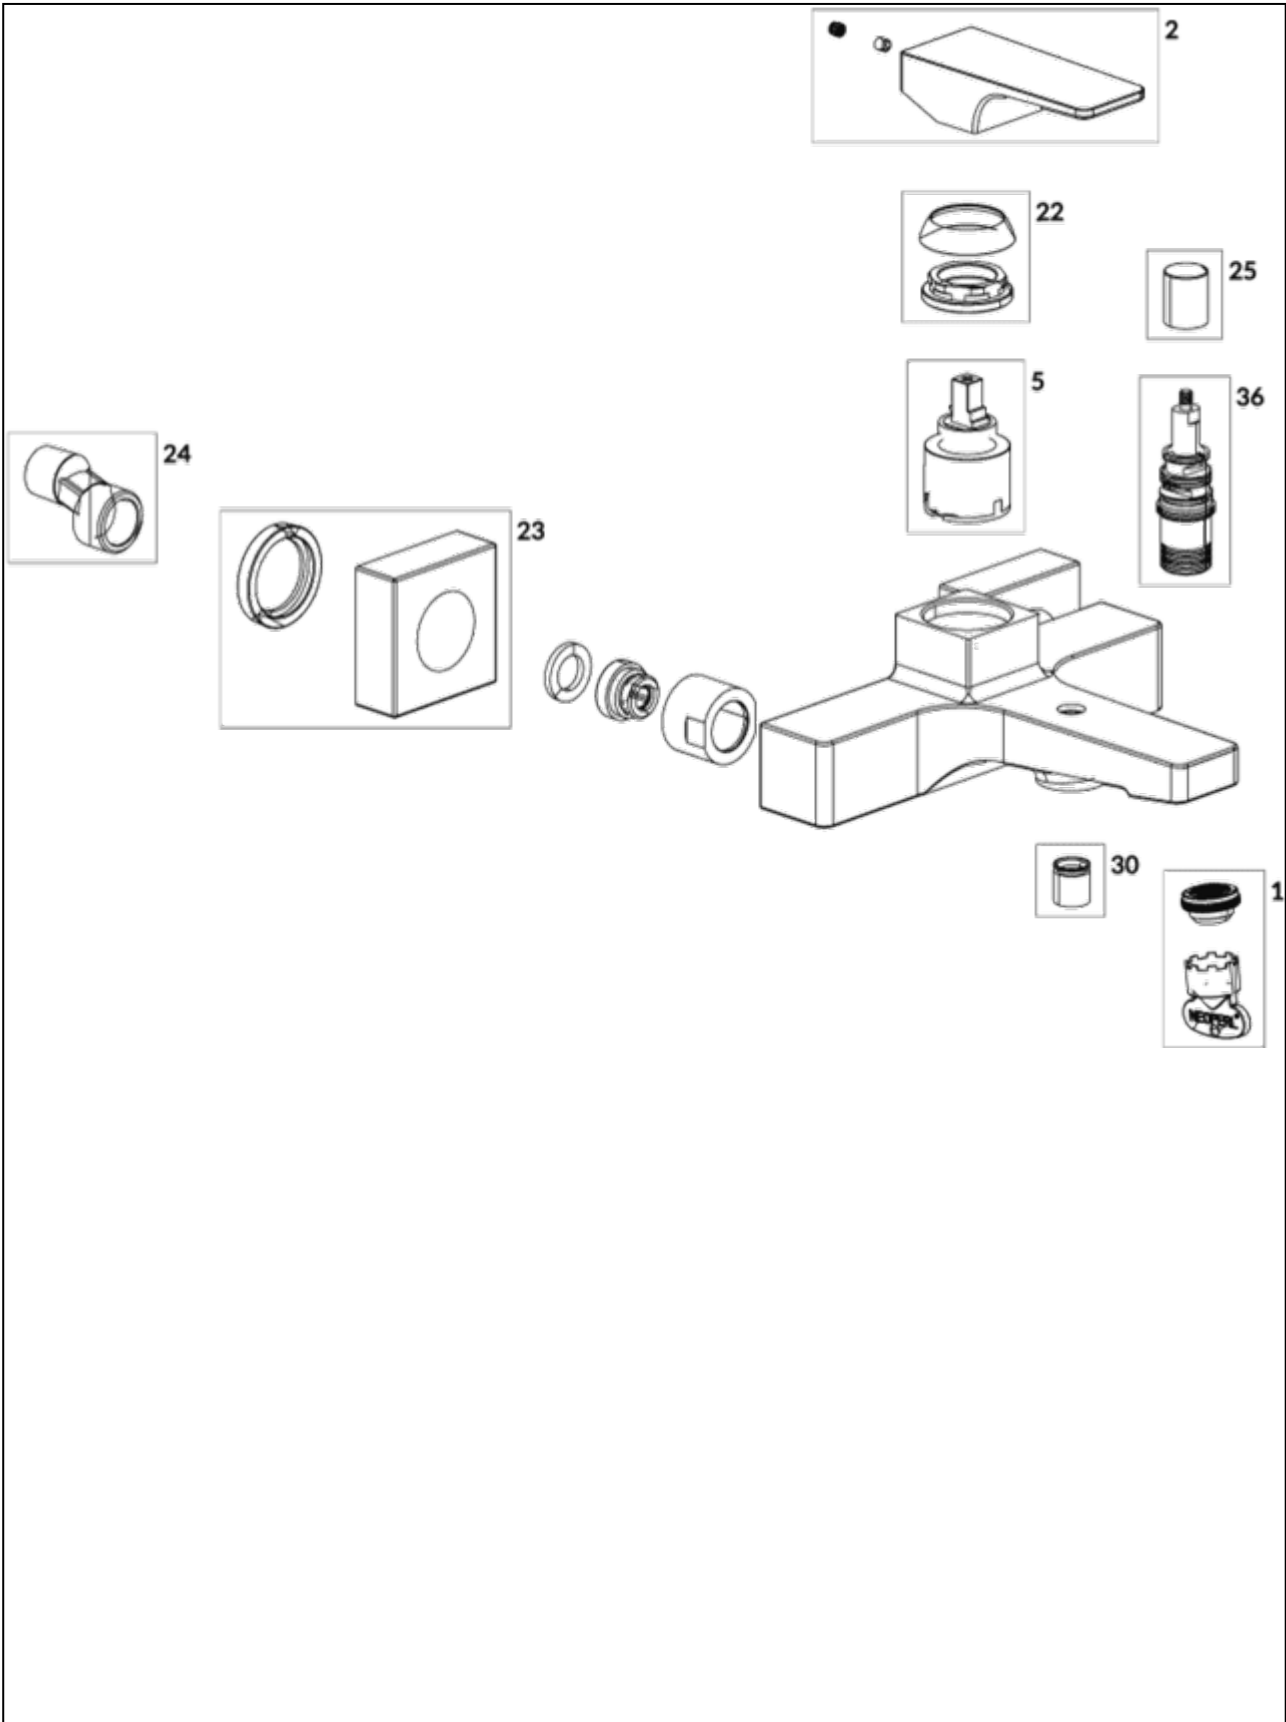

EXPLOSION DRAWINGS

BILL OF MATERIALS

No.	Article No.	Description	Quantity
1	TVP00000508000	Aerator set	1
5	TVP00000102000	Cartridge	1
30	TVP00000905000	Check valve	1