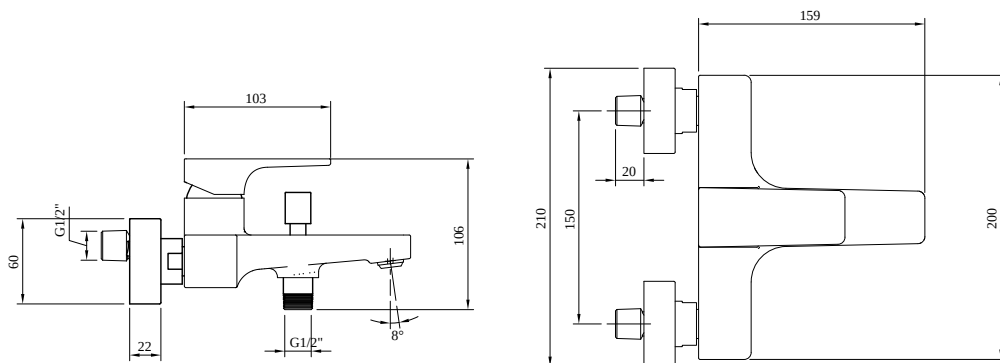

COLOURS

Colour	Description	Article number	EAN
	Brushed Gold	TVT12500100076	4062373809679

CHARACTERISTICS

An aerator enriches the water with air for a particularly soft, water-saving jet

Longer service life: optimum limescale removal by simply rubbing nozzles and aerators clean

Constant water flow rate for washbasin mixers regardless of pressure fluctuations in the piping system

TECHNICAL DRAWINGS

TVT125001000