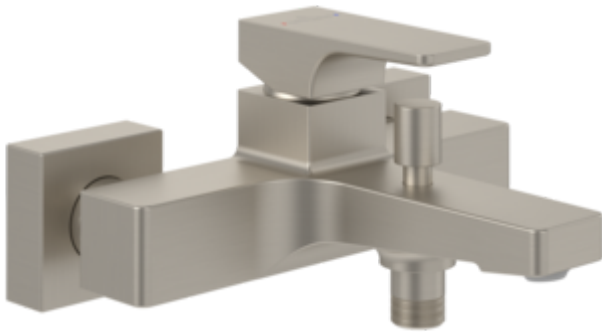

## BATH & SHOWER MIXER ARCHITECTURA SQUARE

### PRODUCT INFORMATION

Article title	Villeroy & Boch Architectura Square Single-lever bath & shower mixer, Brushed Nickel Matt
Article number	TVT12500100064
Assembly / Assembly type	wall-mounted
Scope of delivery	1 x tap fitting , 1 x fastening 2 x S-connections 1 x installation instructions 1 x S-connection
Length in mm	198
Width in mm	210
Height in mm	101
Collection	Architectura Square
Weight in kg	2.128
Material	Brass
Surface	glossy
Colour name	Brushed Nickel Matt
EAN number	4062373810071
Model number	TVT125001000
Air plus	An aerator enriches the water with air for a particularly soft, water-saving jet
Easy clean	Longer service life: optimum limescale removal by simply rubbing nozzles and aerators clean
Tap smartpressure	Constant water flow rate for washbasin mixers regardless of pressure fluctuations in the piping system
Length of spout in mm	145
Spacing of connection spigots in mm	150
Material	Brass
Angle jet regulator	7
Cartridge	Cartridge with ceramic discs
Handle position	Centre
Diameter of faucet body	36
Swivel aerator	No
Thermostat	No
Cool Tap	No
Spray types	Comfort jet

## COLOURS

Colour	Description	Article number	EAN
	Brushed Nickel Matt	TVT12500100064	4062373810071

## CHARACTERISTICS

An aerator enriches the water with air for a particularly soft, water-saving jet

Longer service life: optimum limescale removal by simply rubbing nozzles and aerators clean

Constant water flow rate for washbasin mixers regardless of pressure fluctuations in the piping system