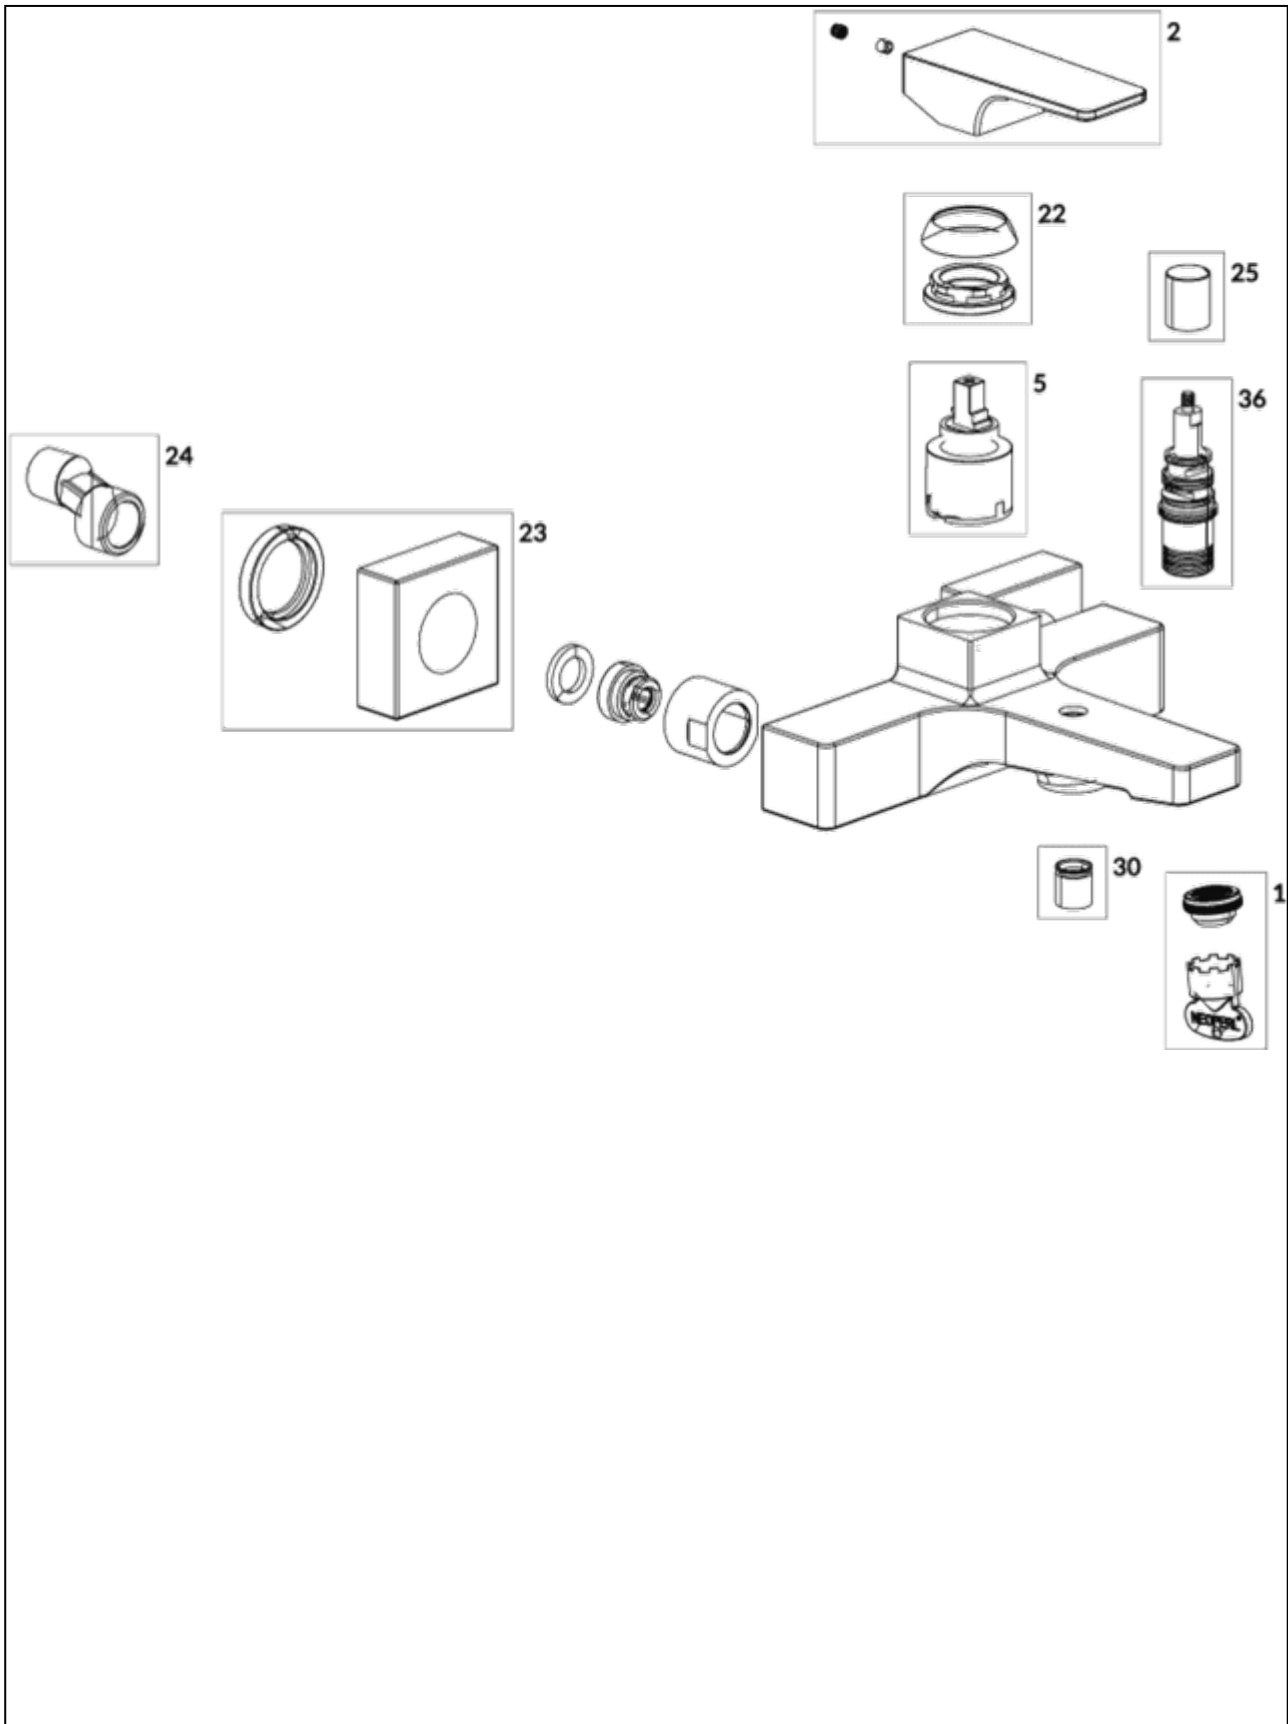

EXPLOSION DRAWINGS

BILL OF MATERIALS

No.	Article No.	Description	Quantity
1	TVP00000508000	Aerator set	1
5	TVP00000102000	Cartridge	1
30	TVP00000905000	Check valve	1