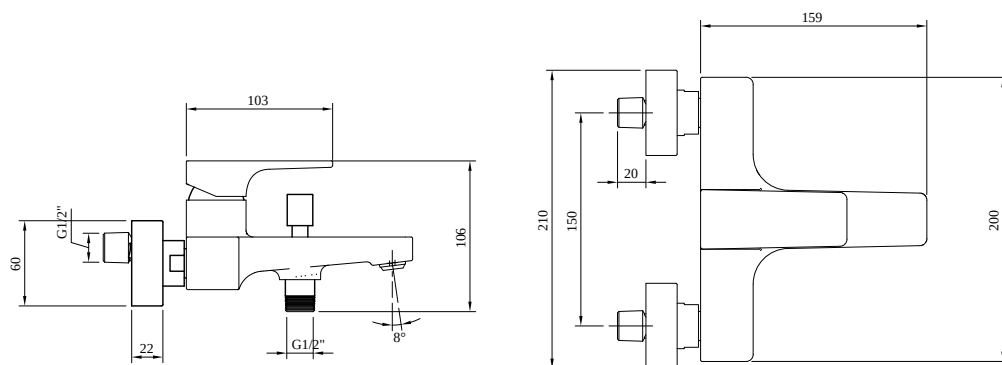

COLOURS

Colour	Description	Article number	EAN
	Brushed Nickel Matt	TVT12500100064	4062373810071

CHARACTERISTICS

An aerator enriches the water with air for a particularly soft, water-saving jet

Longer service life: optimum limescale removal by simply rubbing nozzles and aerators clean

Constant water flow rate for washbasin mixers regardless of pressure fluctuations in the piping system

TECHNICAL DRAWINGS

TVT125001000