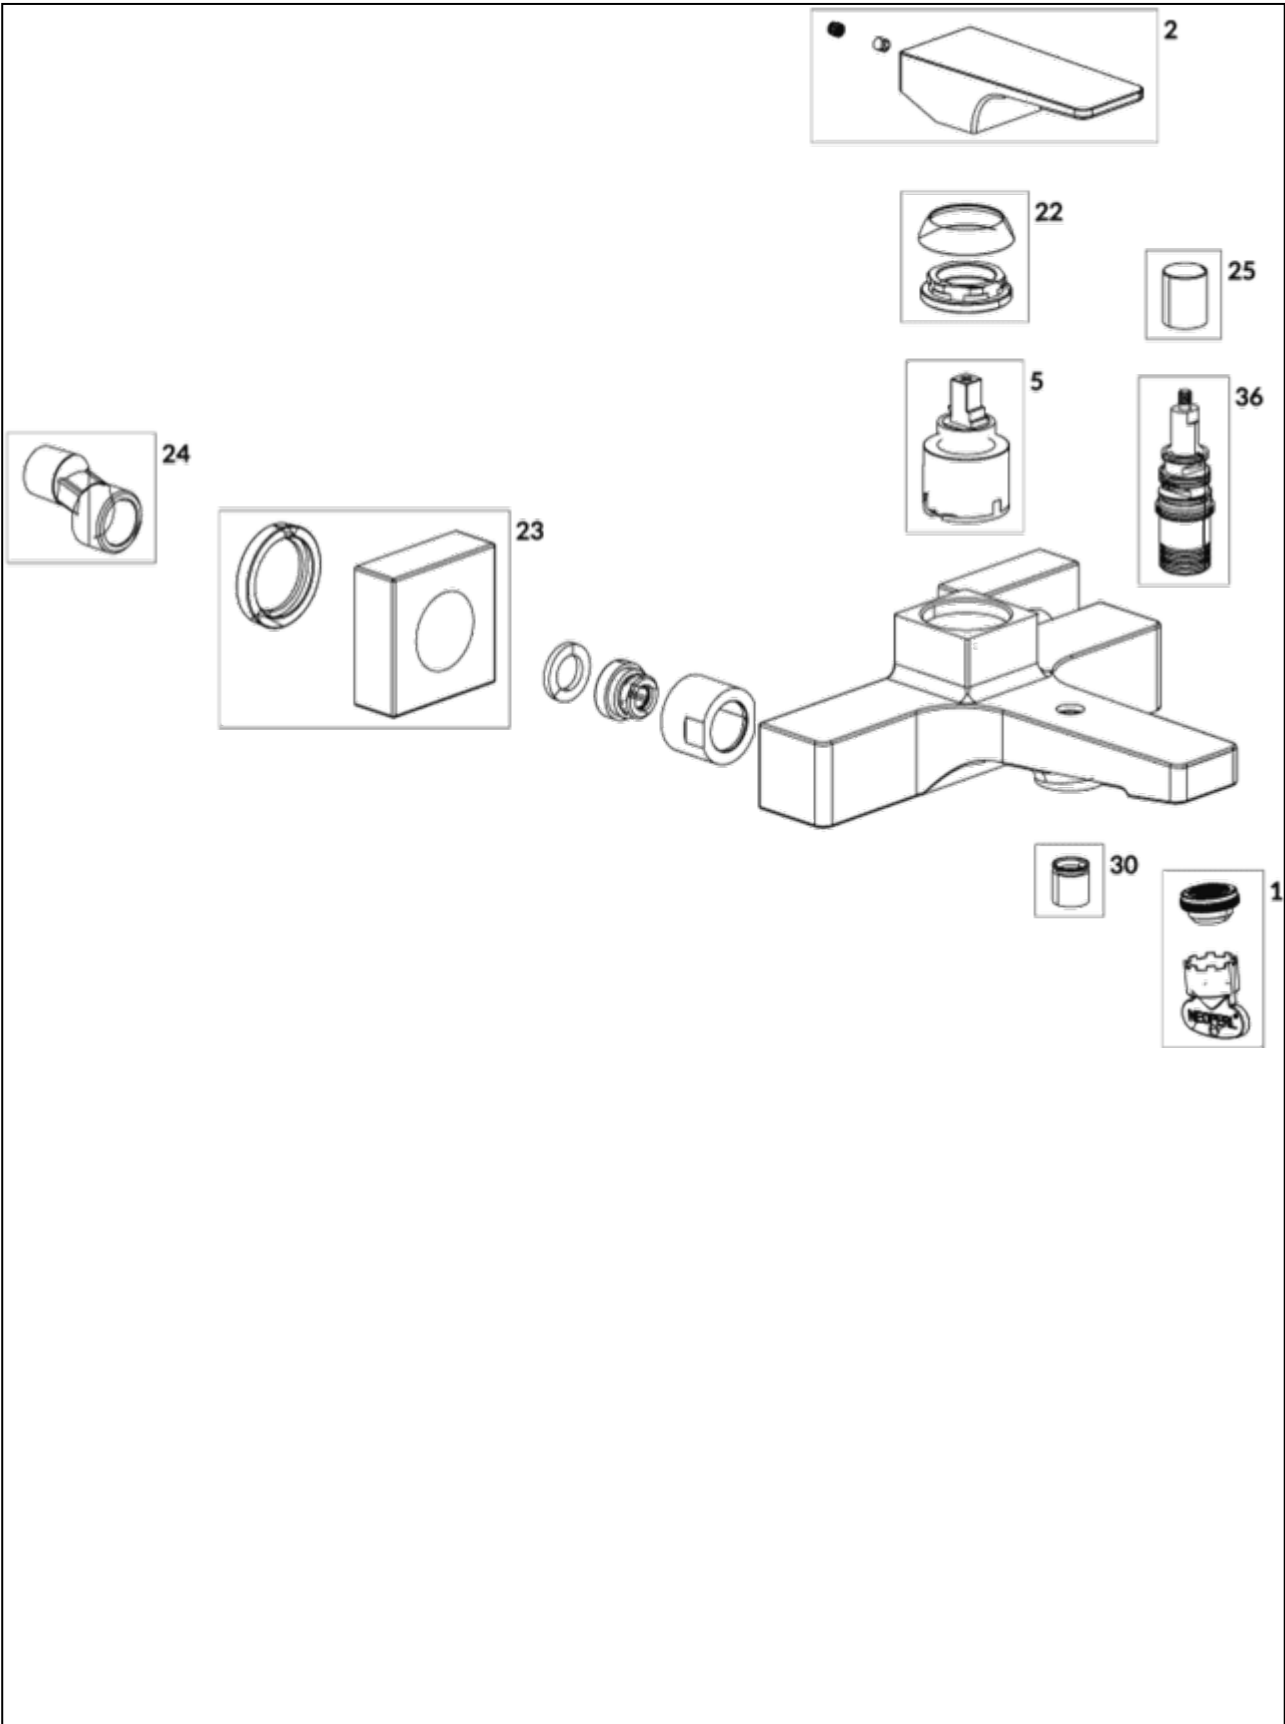

BATH & SHOWER MIXER ARCHITECTURA SQUARE

PRODUCT INFORMATION

Article title	Villeroy & Boch Architectura Square Single-lever bath & shower mixer, Chrome
Article number	TVT12500100061
Assembly / Assembly type	wall-mounted
Scope of delivery	1 x tap fitting , 1 x fastening 2 x S-connections 1 x installation instructions 1 x S-connection
Length in mm	198
Width in mm	210
Height in mm	101
Collection	Architectura Square
Weight in kg	2.128
Material	Brass
Surface	glossy
Colour name	Chrome
EAN number	4062373755686
Model number	TVT125001000
Air plus	An aerator enriches the water with air for a particularly soft, water-saving jet
Easy clean	Longer service life: optimum limescale removal by simply rubbing nozzles and aerators clean
Tap smartpressure	Constant water flow rate for washbasin mixers regardless of pressure fluctuations in the piping system
Length of spout in mm	145
Spacing of connection spigots in mm	150
Material	Brass
Angle jet regulator	7
Cartridge	Cartridge with ceramic discs
Handle position	Centre
Diameter of faucet body	36
Swivel aerator	No
Thermostat	No
Cool Tap	No
Spray types	Comfort jet

COLOURS

Colour	Description	Article number	EAN
	Chrome	TVT12500100061	4062373755686

CHARACTERISTICS

An aerator enriches the water with air for a particularly soft, water-saving jet

Longer service life: optimum limescale removal by simply rubbing nozzles and aerators clean

Constant water flow rate for washbasin mixers regardless of pressure fluctuations in the piping system

TECHNICAL DRAWINGS

TVT125001000

EXPLOSION DRAWINGS

BILL OF MATERIALS

No.	Article No.	Description	Quantity
1	TVP00000508000	Aerator set	1
2	TVP12500100061	Handle set	1
5	TVP00000102000	Cartridge	1
30	TVP00000905000	Check valve	1
32	TVP12500400061	Cover plate	1