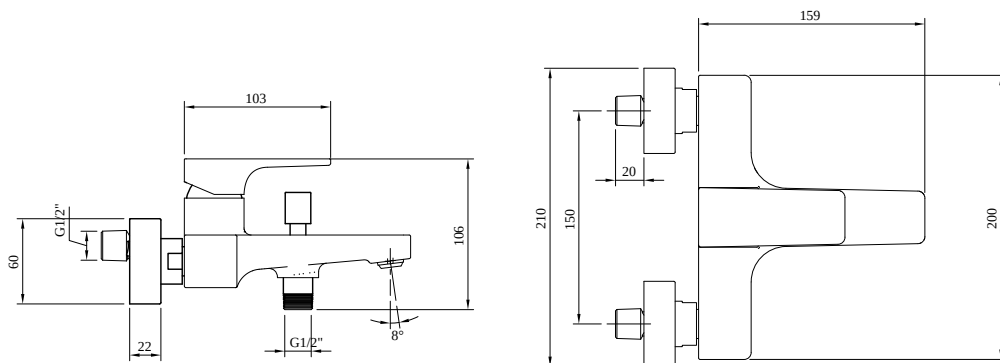

BATH & SHOWER MIXER ARCHITECTURA SQUARE

PRODUCT INFORMATION

Article title	Villeroy & Boch Architectura Square Single-lever bath & shower mixer, Chrome
Article number	TVT12500100061
Assembly / Assembly type	wall-mounted
Scope of delivery	1 x tap fitting , 1 x fastening 2 x S-connections 1 x installation instructions 1 x S-connection
Length in mm	198
Width in mm	210
Height in mm	101
Collection	Architectura Square
Weight in kg	2.128
Material	Brass
Surface	glossy
Colour name	Chrome
EAN number	4062373755686
Model number	TVT125001000
Air plus	An aerator enriches the water with air for a particularly soft, water-saving jet
Easy clean	Longer service life: optimum limescale removal by simply rubbing nozzles and aerators clean
Tap smartpressure	Constant water flow rate for washbasin mixers regardless of pressure fluctuations in the piping system
Length of spout in mm	145
Spacing of connection spigots in mm	150
Material	Brass
Angle jet regulator	7
Cartridge	Cartridge with ceramic discs
Handle position	Centre
Diameter of faucet body	36
Swivel aerator	No
Thermostat	No
Cool Tap	No
Spray types	Comfort jet

COLOURS

Colour	Description	Article number	EAN
	Chrome	TVT12500100061	4062373755686

CHARACTERISTICS

An aerator enriches the water with air for a particularly soft, water-saving jet

Longer service life: optimum limescale removal by simply rubbing nozzles and aerators clean

Constant water flow rate for washbasin mixers regardless of pressure fluctuations in the piping system

TECHNICAL DRAWINGS

TVT125001000

EXPLOSION DRAWINGS

BILL OF MATERIALS

No.	Article No.	Description	Quantity
1	TVP00000508000	Aerator set	1
2	TVP12500100061	Handle set	1
5	TVP00000102000	Cartridge	1
30	TVP00000905000	Check valve	1
32	TVP12500400061	Cover plate	1