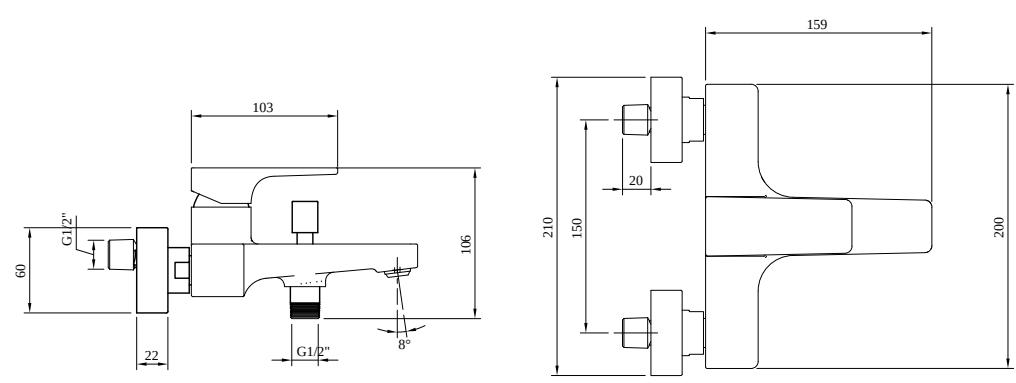

BATH & SHOWER MIXER ARCHITECTURA SQUARE

PRODUCT INFORMATION

Article title	Villeroy & Boch Architectura Square Single-lever bath & shower mixer, Matt Black
Article number	TVT125001000K5
Assembly / Assembly type	wall-mounted
Scope of delivery	1 x tap fitting , 1 x fastening 2 x S-connections 1 x installation instructions 1 x S-connection
Length in mm	198
Width in mm	210
Height in mm	101
Collection	Architectura Square
Weight in kg	2.128
Material	Brass
Surface	matt
Colour name	Matt Black
EAN number	4062373809976
Model number	TVT125001000
Air plus	An aerator enriches the water with air for a particularly soft, water-saving jet
Easy clean	Longer service life: optimum limescale removal by simply rubbing nozzles and aerators clean
Tap smartpressure	Constant water flow rate for washbasin mixers regardless of pressure fluctuations in the piping system
Length of spout in mm	145
Spacing of connection spigots in mm	150
Material	Brass
Angle jet regulator	7
Cartridge	Cartridge with ceramic discs
Handle position	Centre
Diameter of faucet body	36
Swivel aerator	No
Thermostat	No
Cool Tap	No
Spray types	Comfort jet

Constant water flow rate for washbasin mixers regardless of pressure fluctuations in the piping system

TECHNICAL DRAWINGS

TVT125001000

EXPLOSION DRAWINGS

BILL OF MATERIALS

No.	Article No.	Description	Quantity
1	TVP00000508000	Aerator set	1
5	TVP00000102000	Cartridge	1
30	TVP00000905000	Check valve	1