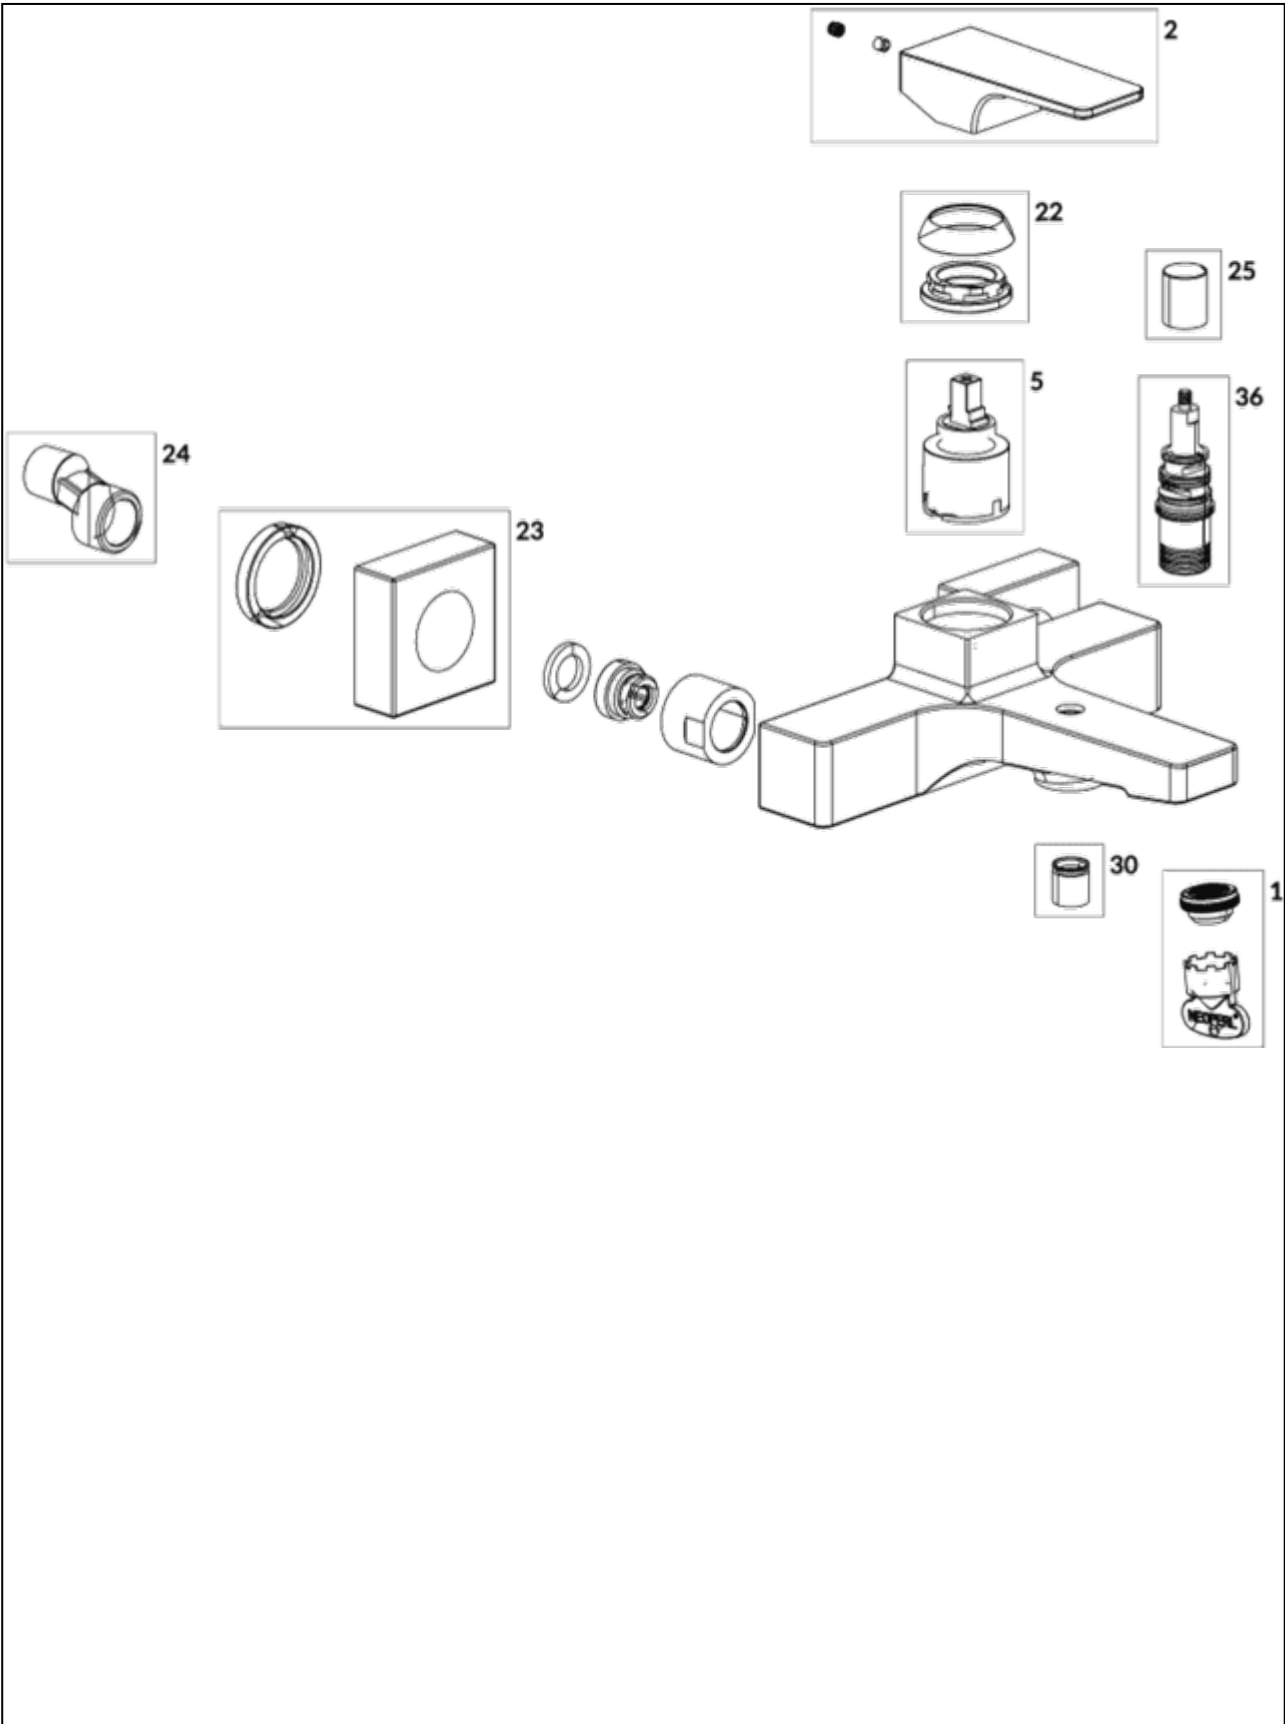

BATH & SHOWER MIXER ARCHITECTURA SQUARE

PRODUCT INFORMATION

Article title	Villeroy & Boch Architectura Square Single-lever bath & shower mixer, Matt Black
Article number	TVT125001000K5
Assembly / Assembly type	wall-mounted
Scope of delivery	1 x tap fitting , 1 x fastening 2 x S-connections 1 x installation instructions 1 x S-connection
Length in mm	198
Width in mm	210
Height in mm	101
Collection	Architectura Square
Weight in kg	2.128
Material	Brass
Surface	matt
Colour name	Matt Black
EAN number	4062373809976
Model number	TVT125001000
Air plus	An aerator enriches the water with air for a particularly soft, water-saving jet
Easy clean	Longer service life: optimum limescale removal by simply rubbing nozzles and aerators clean
Tap smartpressure	Constant water flow rate for washbasin mixers regardless of pressure fluctuations in the piping system
Length of spout in mm	145
Spacing of connection spigots in mm	150
Material	Brass
Angle jet regulator	7
Cartridge	Cartridge with ceramic discs
Handle position	Centre
Diameter of faucet body	36
Swivel aerator	No
Thermostat	No
Cool Tap	No
Spray types	Comfort jet

COLOURS

Colour	Description	Article number	EAN
	Matt Black	TVT125001000K5	4062373809976

CHARACTERISTICS

An aerator enriches the water with air for a particularly soft, water-saving jet

Longer service life: optimum limescale removal by simply rubbing nozzles and aerators clean

Constant water flow rate for washbasin mixers regardless of pressure fluctuations in the piping system

TECHNICAL DRAWINGS

TVT125001000

EXPLOSION DRAWINGS

BILL OF MATERIALS

No.	Article No.	Description	Quantity
1	TVP00000508000	Aerator set	1
5	TVP00000102000	Cartridge	1
30	TVP00000905000	Check valve	1