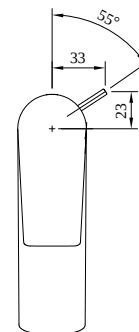

BASIN MIXERS LIBERTY

PRODUCT INFORMATION

Article title	Villeroy & Boch Liberty Single-lever basin mixer with draw bar outlet fitting, Chrome
Article number	TVW10700100061
Assembly / Assembly type	Deck-mounted
Scope of delivery	1 x tap fitting , 1 x aerator key 1 x outlet fitting 1 x fastening 2 x connecting hoses 1 x installation instructions
Length in mm	150
Width in mm	43
Height in mm	135
Collection	Liberty
Weight in kg	3.5
Material	Brass
Surface	glossy
Colour name	Chrome
EAN number	4062373674062
Model number	TVW107001000
Air plus	An aerator enriches the water with air for a particularly soft, water-saving jet
Aqua smart	Sustainable, limited water flow: saving water without sacrificing on performance
Tap smartpressure	Constant water flow rate for washbasin mixers regardless of pressure fluctuations in the piping system
Length of spout in mm	110
Material	Brass
Volume	5,04
Cartridge	Cartridge with ceramic discs
Handle position	Top
Number of tap holes	1
Diameter of faucet body	43
Swivel aerator	Yes
Water regulation	Water temperature is regulated 45° to each side
Thermostat	No
Cool Tap	No
Spray types	Comfort jet

COLOURS

Colour	Description	Article number	EAN
	Chrome	TVW10700100061	4062373674062

CHARACTERISTICS

An aerator enriches the water with air for a particularly soft, water-saving jet

Sustainable, limited water flow: saving water without sacrificing on performance

Constant water flow rate for washbasin mixers regardless of pressure fluctuations in the piping system

TECHNICAL DRAWINGS

TVW107001000

FLOW CHART

EXPLOSION DRAWINGS

BILL OF MATERIALS

No.	Article No.	Description	Quantity
1	TVP00000100400	Aerator set	1
2	TVP10700500061	Handle set	1
5	TVP00000108000	Cartridge	1
8	TVP00000611000	Fastening set	1
10	TVP00000704000	Connecting hoses	1
27	TVP10701700061	Base ring	1
49	TVP00000202061	Waste system	1