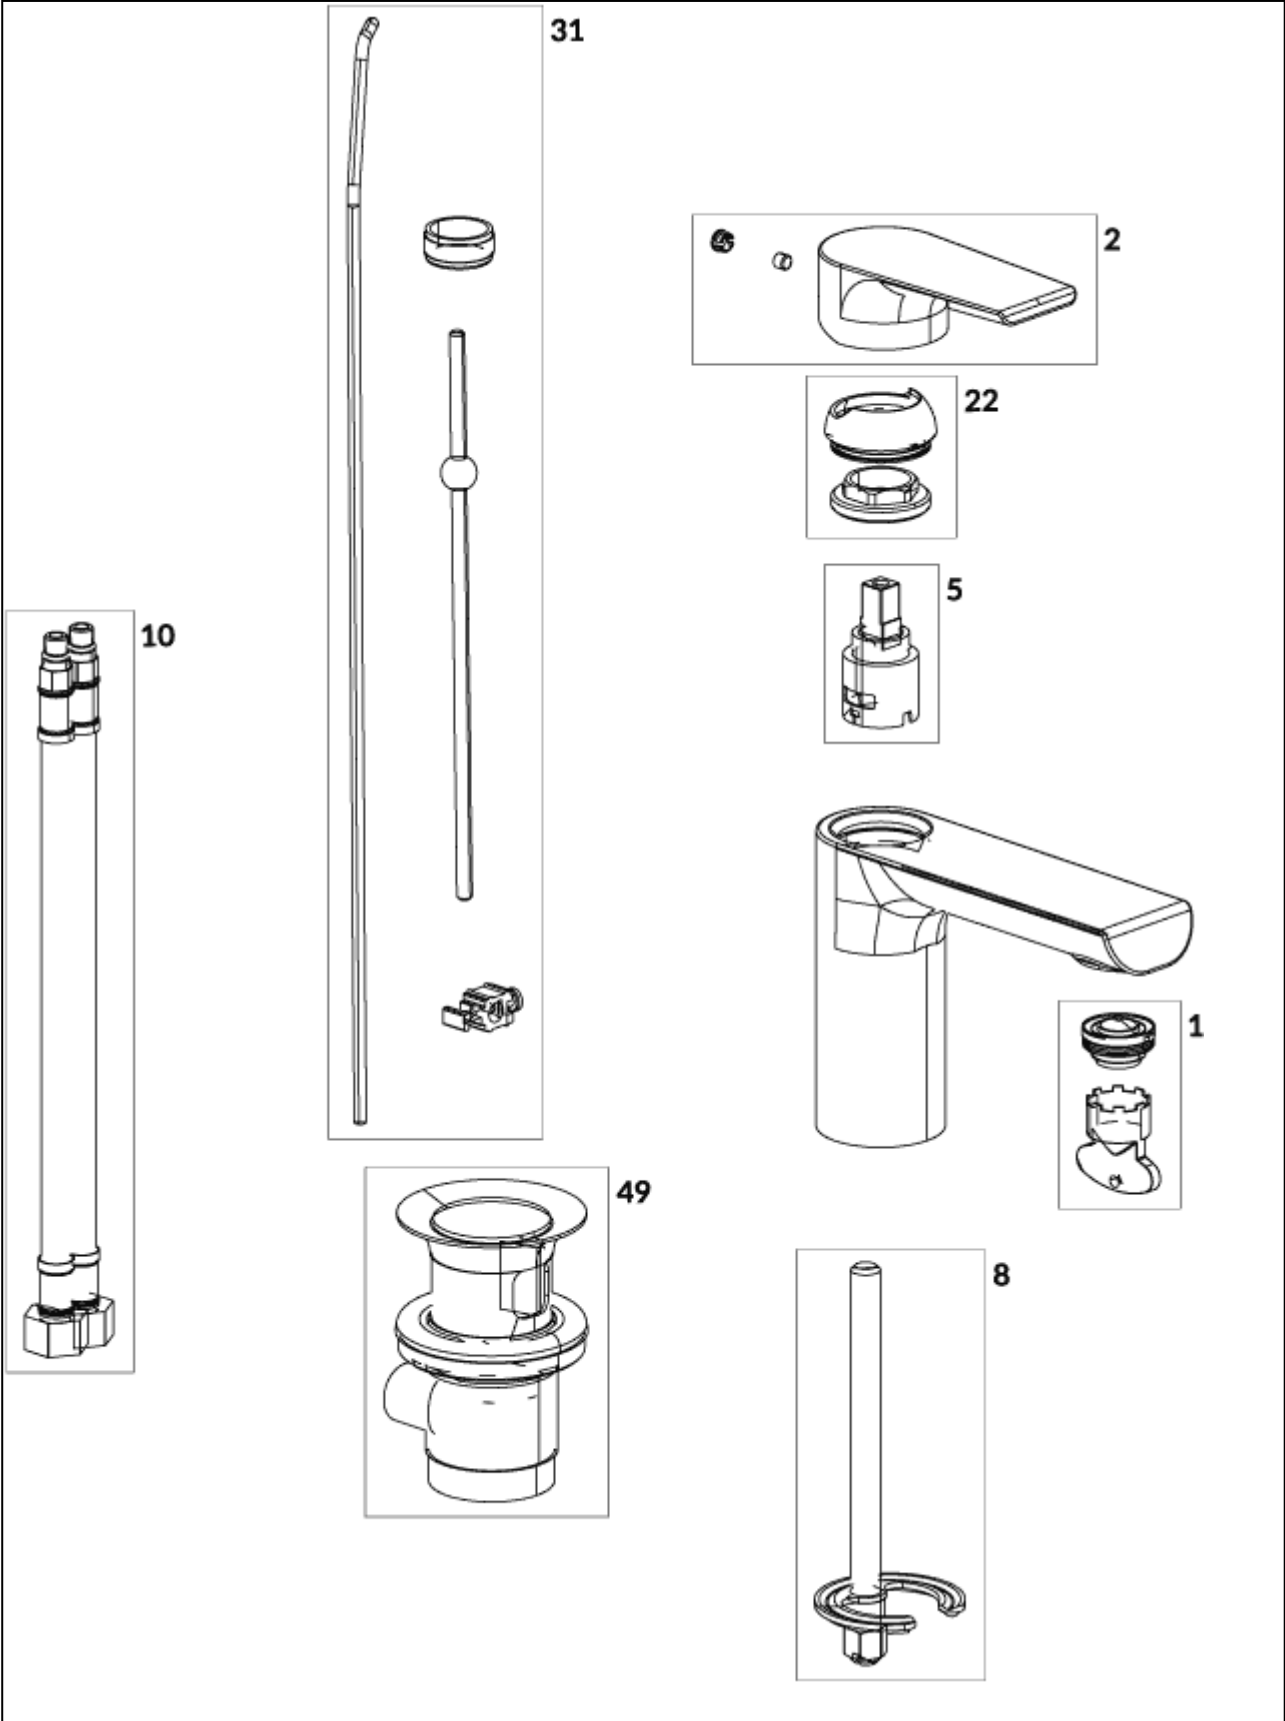

BASIN MIXERS LIBERTY

PRODUCT INFORMATION

Article title	Villeroy & Boch Liberty Single-lever basin mixer with draw bar outlet fitting, Chrome
Article number	TVW10700100061
Assembly / Assembly type	Deck-mounted
Scope of delivery	1 x tap fitting , 1 x aerator key 1 x outlet fitting 1 x fastening 2 x connecting hoses 1 x installation instructions
Length in mm	150
Width in mm	43
Height in mm	135
Collection	Liberty
Weight in kg	3.5
Material	Brass
Surface	glossy
Colour name	Chrome
EAN number	4062373674062
Model number	TVW107001000
Air plus	An aerator enriches the water with air for a particularly soft, water-saving jet
Aqua smart	Sustainable, limited water flow: saving water without sacrificing on performance
Tap smartpressure	Constant water flow rate for washbasin mixers regardless of pressure fluctuations in the piping system
Length of spout in mm	110
Material	Brass
Volume	5,04
Cartridge	Cartridge with ceramic discs
Handle position	Top
Number of tap holes	1
Diameter of faucet body	43
Swivel aerator	Yes
Water regulation	Water temperature is regulated 45° to each side
Thermostat	No
Cool Tap	No
Spray types	Comfort jet

COLOURS

Colour	Description	Article number	EAN
	Chrome	TVW10700100061	4062373674062

CHARACTERISTICS

An aerator enriches the water with air for a particularly soft, water-saving jet

Sustainable, limited water flow: saving water without sacrificing on performance

Constant water flow rate for washbasin mixers regardless of pressure fluctuations in the piping system

TECHNICAL DRAWINGS

TVW107001000

FLOW CHART

EXPLOSION DRAWINGS

BILL OF MATERIALS

No.	Article No.	Description	Quantity
1	TVP00000100400	Aerator set	1
2	TVP10700500061	Handle set	1
5	TVP00000108000	Cartridge	1
8	TVP00000611000	Fastening set	1
10	TVP00000704000	Connecting hoses	1
27	TVP10701700061	Base ring	1
49	TVP00000202061	Waste system	1