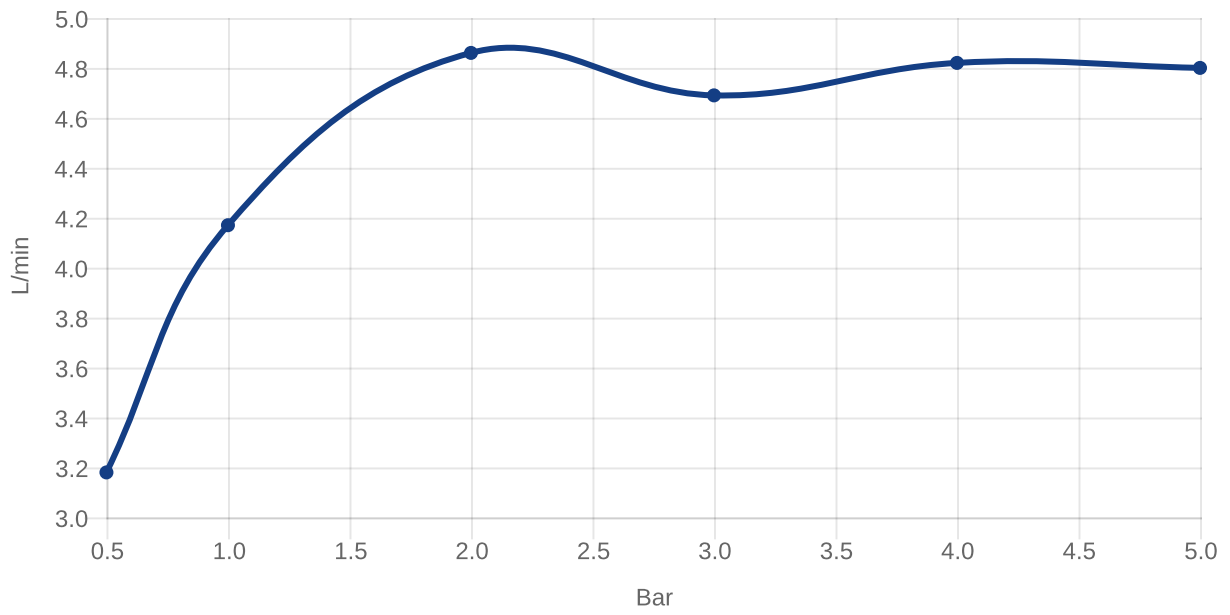

BASIN MIXERS LIBERTY

PRODUCT INFORMATION

Article title	Villeroy & Boch Liberty Single-lever basin mixer with draw bar outlet fitting, Chrome
Article number	TVW10700100061
Assembly / Assembly type	Deck-mounted
Scope of delivery	1 x tap fitting , 1 x aerator key 1 x outlet fitting 1 x fastening 2 x connecting hoses 1 x installation instructions
Length in mm	150
Width in mm	43
Height in mm	135
Collection	Liberty
Weight in kg	3.5
Material	Brass
Surface	glossy
Colour name	Chrome
EAN number	4062373674062
Model number	TVW107001000
Air plus	An aerator enriches the water with air for a particularly soft, water-saving jet
Aqua smart	Sustainable, limited water flow: saving water without sacrificing on performance
Tap smartpressure	Constant water flow rate for washbasin mixers regardless of pressure fluctuations in the piping system
Length of spout in mm	110
Material	Brass
Volume	5,04
Cartridge	Cartridge with ceramic discs
Handle position	Top
Number of tap holes	1
Diameter of faucet body	43
Swivel aerator	Yes
Water regulation	Water temperature is regulated 45° to each side
Thermostat	No
Cool Tap	No
Spray types	Comfort jet

COLOURS

Colour	Description	Article number	EAN
	Chrome	TVW10700100061	4062373674062

CHARACTERISTICS

An aerator enriches the water with air for a particularly soft, water-saving jet

Sustainable, limited water flow: saving water without sacrificing on performance

Constant water flow rate for washbasin mixers regardless of pressure fluctuations in the piping system

TECHNICAL DRAWINGS

TVW107001000

FLOW CHART

EXPLOSION DRAWINGS

BILL OF MATERIALS

No.	Article No.	Description	Quantity
1	TVP00000100400	Aerator set	1
2	TVP10700500061	Handle set	1
5	TVP00000108000	Cartridge	1
8	TVP00000611000	Fastening set	1
10	TVP00000704000	Connecting hoses	1
27	TVP10701700061	Base ring	1
49	TVP00000202061	Waste system	1