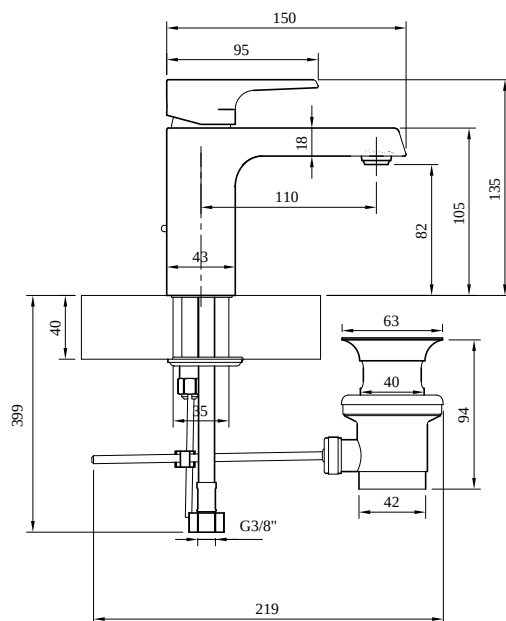

BASIN MIXERS LIBERTY

PRODUCT INFORMATION

Article title	Villeroy & Boch Liberty Single-lever basin mixer with draw bar outlet fitting, Chrome
Article number	TVW10700100061
Assembly / Assembly type	Deck-mounted
Scope of delivery	1 x tap fitting , 1 x aerator key 1 x outlet fitting 1 x fastening 2 x connecting hoses 1 x installation instructions
Length in mm	150
Width in mm	43
Height in mm	135
Collection	Liberty
Weight in kg	3.5
Material	Brass
Surface	glossy
Colour name	Chrome
EAN number	4062373674062
Model number	TVW107001000
Air plus	An aerator enriches the water with air for a particularly soft, water-saving jet
Aqua smart	Sustainable, limited water flow: saving water without sacrificing on performance
Tap smartpressure	Constant water flow rate for washbasin mixers regardless of pressure fluctuations in the piping system
Length of spout in mm	110
Material	Brass
Volume	5,04
Cartridge	Cartridge with ceramic discs
Handle position	Top
Number of tap holes	1
Diameter of faucet body	43
Swivel aerator	Yes
Water regulation	Water temperature is regulated 45° to each side
Thermostat	No
Cool Tap	No
Spray types	Comfort jet

COLOURS

Colour	Description	Article number	EAN
	Chrome	TVW10700100061	4062373674062

CHARACTERISTICS

An aerator enriches the water with air for a particularly soft, water-saving jet

Sustainable, limited water flow: saving water without sacrificing on performance

Constant water flow rate for washbasin mixers regardless of pressure fluctuations in the piping system

TECHNICAL DRAWINGS

TVW107001000

FLOW CHART

EXPLOSION DRAWINGS

BILL OF MATERIALS

No.	Article No.	Description	Quantity
1	TVP00000100400	Aerator set	1
2	TVP10700500061	Handle set	1
5	TVP00000108000	Cartridge	1
8	TVP00000611000	Fastening set	1
10	TVP00000704000	Connecting hoses	1
27	TVP10701700061	Base ring	1
49	TVP00000202061	Waste system	1