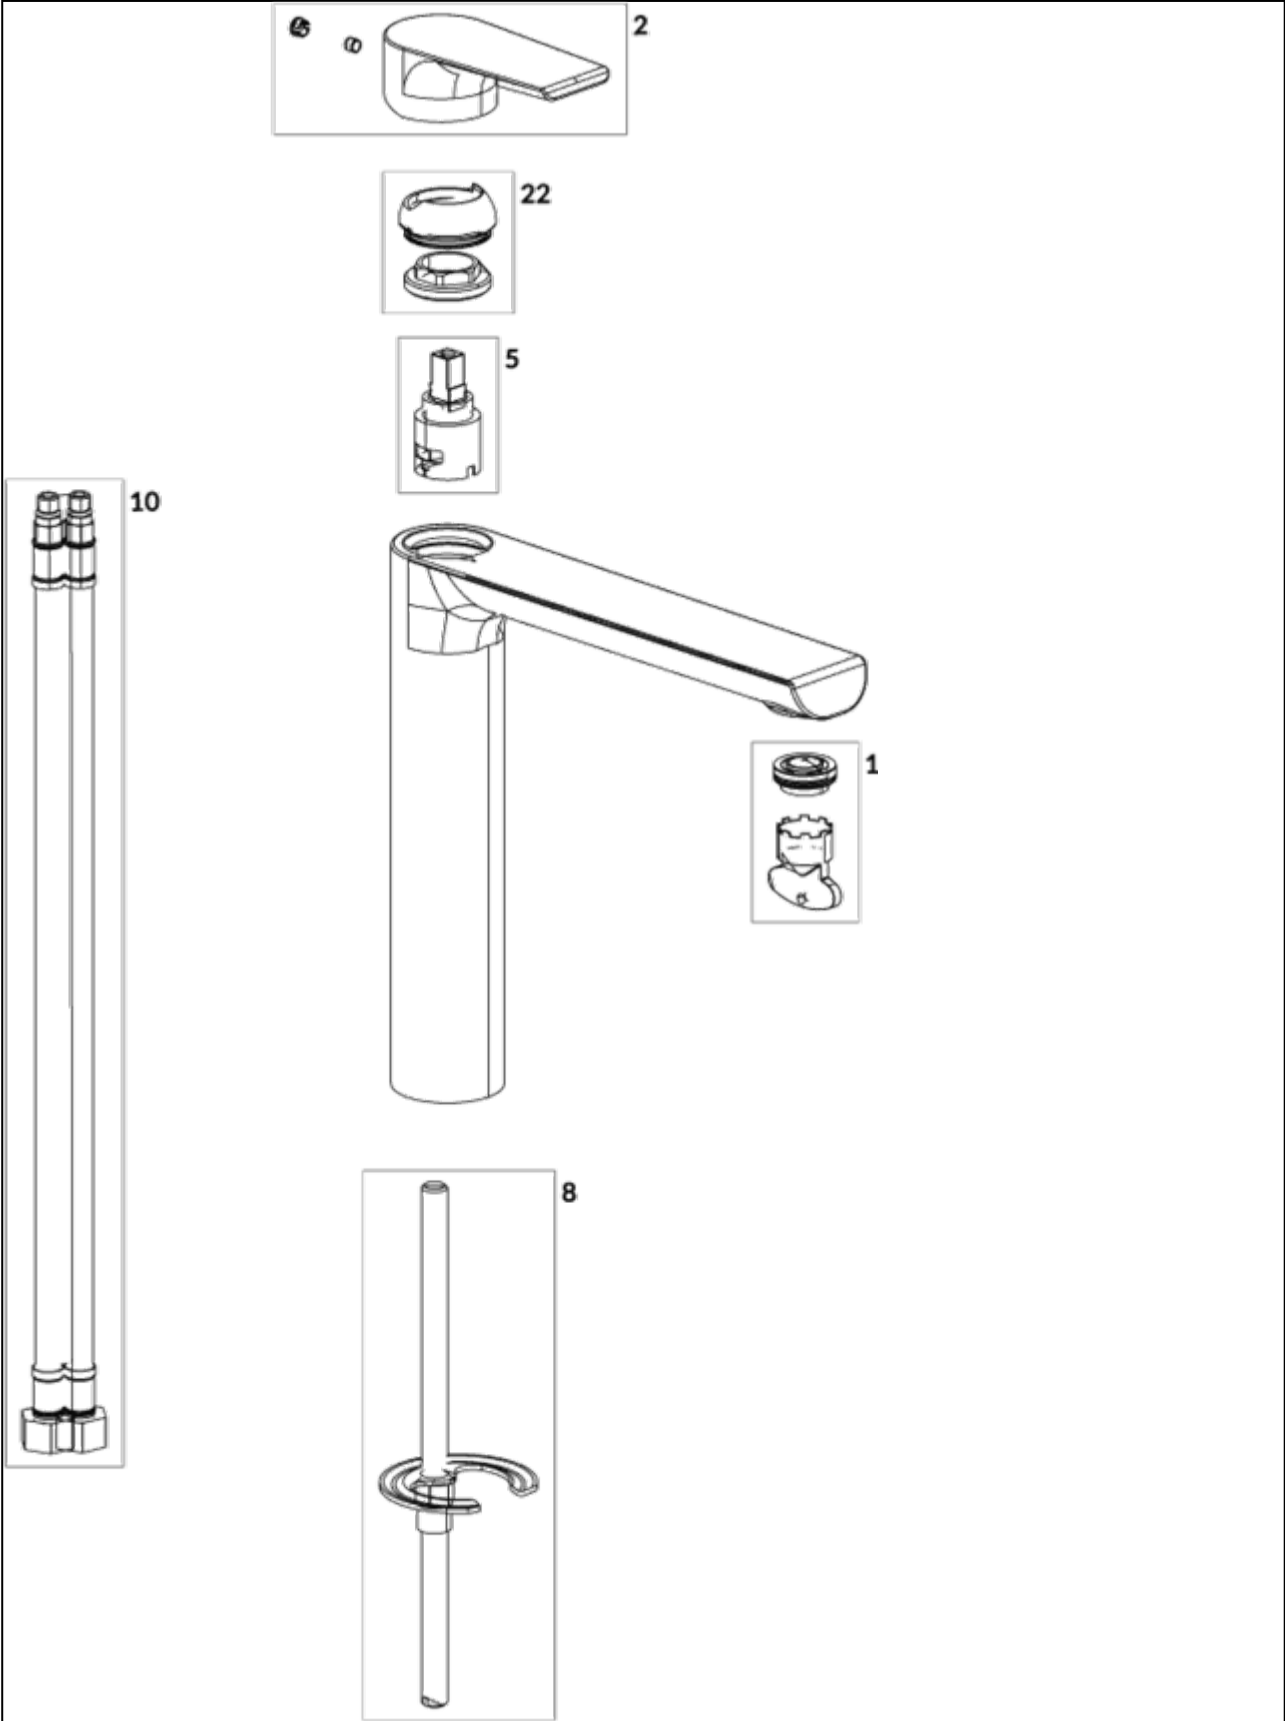

BASIN MIXERS LIBERTY

PRODUCT INFORMATION

Article title	Villeroy & Boch Liberty Tall single-lever basin mixer without waste, Chrome
Article number	TVW10700400061
Assembly / Assembly type	Deck-mounted
Scope of delivery	1 x tap fitting , 1 x aerator key 1 x fastening 2 x connecting hoses 1 x installation instructions
Length in mm	228
Width in mm	43
Height in mm	249
Collection	Liberty
Weight in kg	2.1
Material	Brass
Surface	glossy
Colour name	Chrome
EAN number	4062373674031
Model number	TVW107004000
Air plus	An aerator enriches the water with air for a particularly soft, water-saving jet
Comfort plus	Practical tap fitting height, ideal for combination with surface-mounted washbasins
Aqua smart	Sustainable, limited water flow: saving water without sacrificing on performance
Tap smartpressure	Constant water flow rate for washbasin mixers regardless of pressure fluctuations in the piping system
Length of spout in mm	189
Material	Brass
Volume	10,66
Cartridge	Cartridge with ceramic discs
Handle position	Top
Number of tap holes	1
Diameter of faucet body	43
Swivel aerator	Yes
Water regulation	Water temperature is regulated 45° to each side
Thermostat	No
Cool Tap	No
Spray types	Comfort jet

COLOURS

Colour	Description	Article number	EAN
	Chrome	TVW10700400061	4062373674031

CHARACTERISTICS

An aerator enriches the water with air for a particularly soft, water-saving jet

Sustainable, limited water flow: saving water without sacrificing on performance

Practical tap fitting height, ideal for combination with surface-mounted washbasins

Constant water flow rate for washbasin mixers regardless of pressure fluctuations in the piping system

TECHNICAL DRAWINGS

TVW107004000

FLOW CHART

EXPLOSION DRAWINGS

BILL OF MATERIALS

No.	Article No.	Description	Quantity
1	TVP00000100400	Aerator set	1
2	TVP10700500061	Handle set	1
5	TVP00000108000	Cartridge	1
8	TVP00000610000	Fastening set	1
10	TVP00002000000	Connecting hoses	1
27	TVP10701700061	Base ring	1