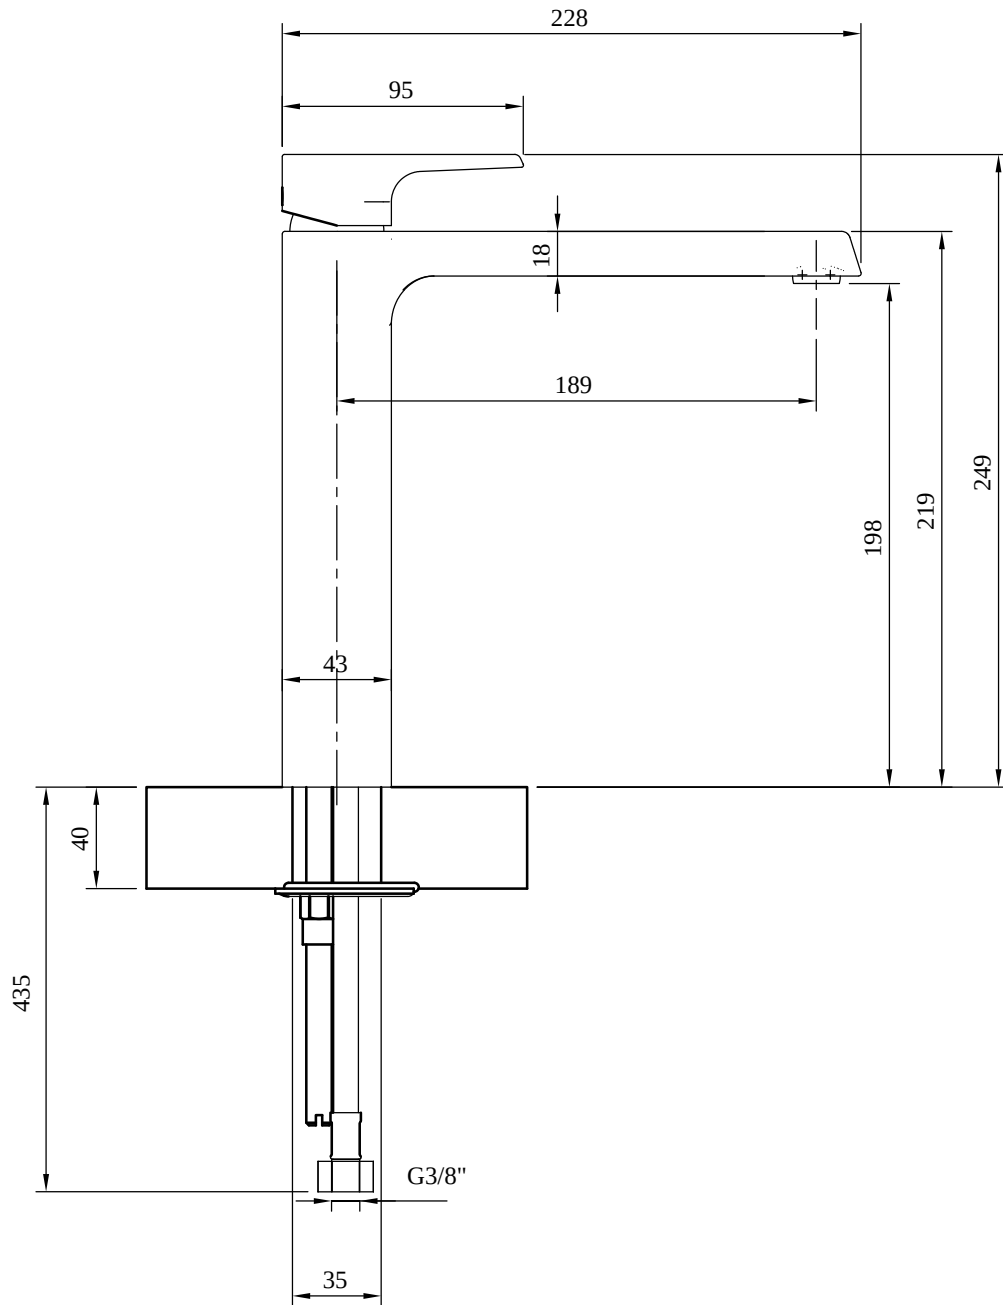

BASIN MIXERS LIBERTY

PRODUCT INFORMATION

Article title	Villeroy & Boch Liberty Tall single-lever basin mixer without waste, Chrome
Article number	TVW10700400061
Assembly / Assembly type	Deck-mounted
Scope of delivery	1 x tap fitting , 1 x aerator key 1 x fastening 2 x connecting hoses 1 x installation instructions
Length in mm	228
Width in mm	43
Height in mm	249
Collection	Liberty
Weight in kg	2.1
Material	Brass
Surface	glossy
Colour name	Chrome
EAN number	4062373674031
Model number	TVW107004000
Air plus	An aerator enriches the water with air for a particularly soft, water-saving jet
Comfort plus	Practical tap fitting height, ideal for combination with surface-mounted washbasins
Aqua smart	Sustainable, limited water flow: saving water without sacrificing on performance
Tap smartpressure	Constant water flow rate for washbasin mixers regardless of pressure fluctuations in the piping system
Length of spout in mm	189
Material	Brass
Volume	10,66
Cartridge	Cartridge with ceramic discs
Handle position	Top
Number of tap holes	1
Diameter of faucet body	43
Swivel aerator	Yes
Water regulation	Water temperature is regulated 45° to each side
Thermostat	No
Cool Tap	No
Spray types	Comfort jet

COLOURS

Colour	Description	Article number	EAN
	Chrome	TVW10700400061	4062373674031

CHARACTERISTICS

An aerator enriches the water with air for a particularly soft, water-saving jet

Sustainable, limited water flow: saving water without sacrificing on performance

Practical tap fitting height, ideal for combination with surface-mounted washbasins

Constant water flow rate for washbasin mixers regardless of pressure fluctuations in the piping system

TECHNICAL DRAWINGS

TVW107004000

FLOW CHART

EXPLOSION DRAWINGS

BILL OF MATERIALS

No.	Article No.	Description	Quantity
1	TVP00000100400	Aerator set	1
2	TVP10700500061	Handle set	1
5	TVP00000108000	Cartridge	1
8	TVP00000610000	Fastening set	1
10	TVP00002000000	Connecting hoses	1
27	TVP10701700061	Base ring	1