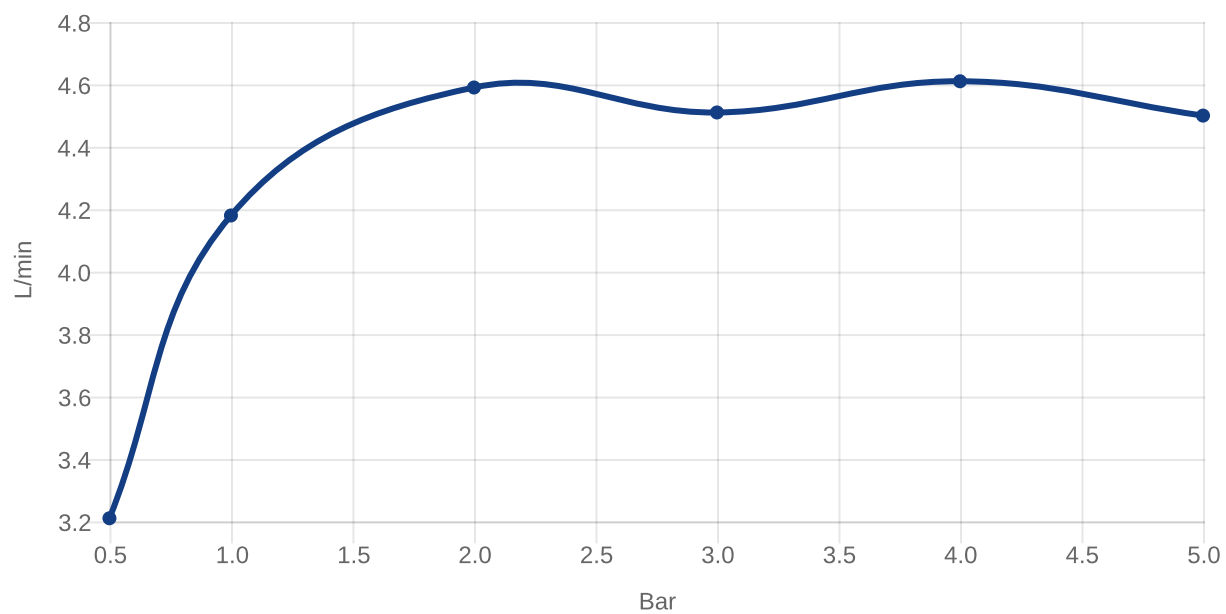

BASIN MIXERS LIBERTY

PRODUCT INFORMATION

Article title	Villeroy & Boch Liberty Tall single-lever basin mixer without waste, Chrome
Article number	TVW10700400061
Assembly / Assembly type	Deck-mounted
Scope of delivery	1 x tap fitting , 1 x aerator key 1 x fastening 2 x connecting hoses 1 x installation instructions
Length in mm	228
Width in mm	43
Height in mm	249
Collection	Liberty
Weight in kg	2.1
Material	Brass
Surface	glossy
Colour name	Chrome
EAN number	4062373674031
Model number	TVW107004000
Air plus	An aerator enriches the water with air for a particularly soft, water-saving jet
Comfort plus	Practical tap fitting height, ideal for combination with surface-mounted washbasins
Aqua smart	Sustainable, limited water flow: saving water without sacrificing on performance
Tap smartpressure	Constant water flow rate for washbasin mixers regardless of pressure fluctuations in the piping system
Length of spout in mm	189
Material	Brass
Volume	10,66
Cartridge	Cartridge with ceramic discs
Handle position	Top
Number of tap holes	1
Diameter of faucet body	43
Swivel aerator	Yes
Water regulation	Water temperature is regulated 45° to each side
Thermostat	No
Cool Tap	No
Spray types	Comfort jet

COLOURS

Colour	Description	Article number	EAN
	Chrome	TVW10700400061	4062373674031

CHARACTERISTICS

An aerator enriches the water with air for a particularly soft, water-saving jet

Sustainable, limited water flow: saving water without sacrificing on performance

Practical tap fitting height, ideal for combination with surface-mounted washbasins

Constant water flow rate for washbasin mixers regardless of pressure fluctuations in the piping system

TECHNICAL DRAWINGS

TVW107004000

FLOW CHART

EXPLOSION DRAWINGS

BILL OF MATERIALS

No.	Article No.	Description	Quantity
1	TVP00000100400	Aerator set	1
2	TVP10700500061	Handle set	1
5	TVP00000108000	Cartridge	1
8	TVP00000610000	Fastening set	1
10	TVP00002000000	Connecting hoses	1
27	TVP10701700061	Base ring	1