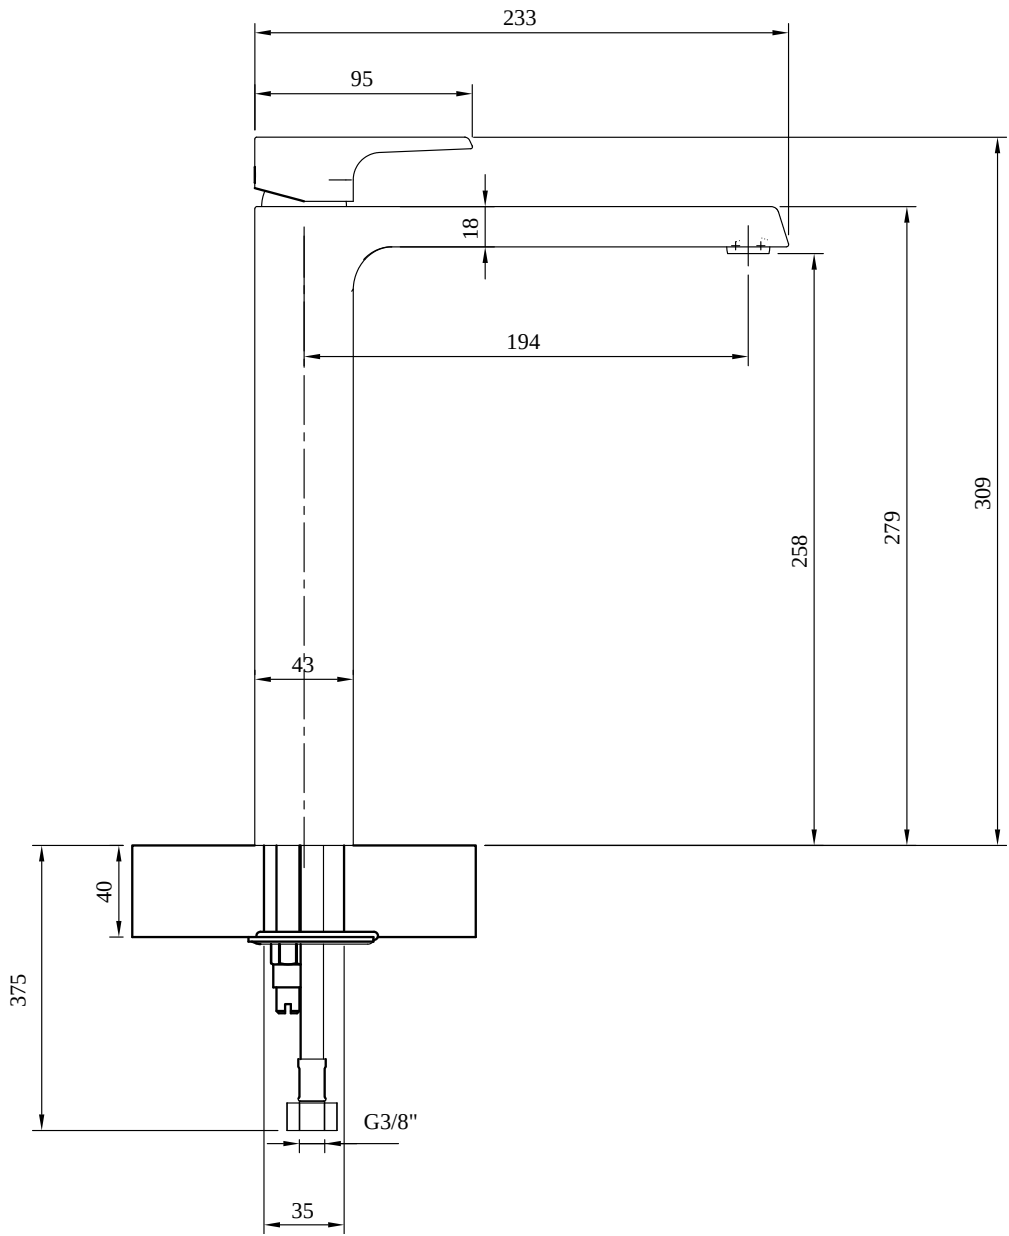

BASIN MIXERS LIBERTY

PRODUCT INFORMATION

Article title	Villeroy & Boch Liberty Tall single-lever basin mixer without waste, Chrome
Article number	TVW10700600061
Assembly / Assembly type	Deck-mounted
Scope of delivery	1 x tap fitting , 1 x aerator key 1 x fastening 2 x connecting hoses 1 x installation instructions
Length in mm	233
Width in mm	43
Height in mm	309
Collection	Liberty
Weight in kg	2.3
Material	Brass
Surface	glossy
Colour name	Chrome
EAN number	4062373674017
Model number	TVW107006000
Air plus	An aerator enriches the water with air for a particularly soft, water-saving jet
Comfort plus	Practical tap fitting height, ideal for combination with surface-mounted washbasins
Aqua smart	Sustainable, limited water flow: saving water without sacrificing on performance
Tap smartpressure	Constant water flow rate for washbasin mixers regardless of pressure fluctuations in the piping system
Length of spout in mm	194
Material	Brass
Volume	10,66
Cartridge	Cartridge with ceramic discs
Handle position	Top
Number of tap holes	1
Diameter of faucet body	43
Swivel aerator	Yes
Water regulation	Water temperature is regulated 45° to each side
Thermostat	No
Cool Tap	No
Spray types	Comfort jet

COLOURS

Colour	Description	Article number	EAN
	Chrome	TVW10700600061	4062373674017

CHARACTERISTICS

An aerator enriches the water with air for a particularly soft, water-saving jet

Sustainable, limited water flow: saving water without sacrificing on performance

Practical tap fitting height, ideal for combination with surface-mounted washbasins

Constant water flow rate for washbasin mixers regardless of pressure fluctuations in the piping system

TECHNICAL DRAWINGS

TVW107006000

FLOW CHART

EXPLOSION DRAWINGS

BILL OF MATERIALS

No.	Article No.	Description	Quantity
1	TVP00000100400	Aerator set	1
2	TVP10700500061	Handle set	1
5	TVP00000108000	Cartridge	1
8	TVP00000610000	Fastening set	1
10	TVP00002000000	Connecting hoses	1
27	TVP10701700061	Base ring	1