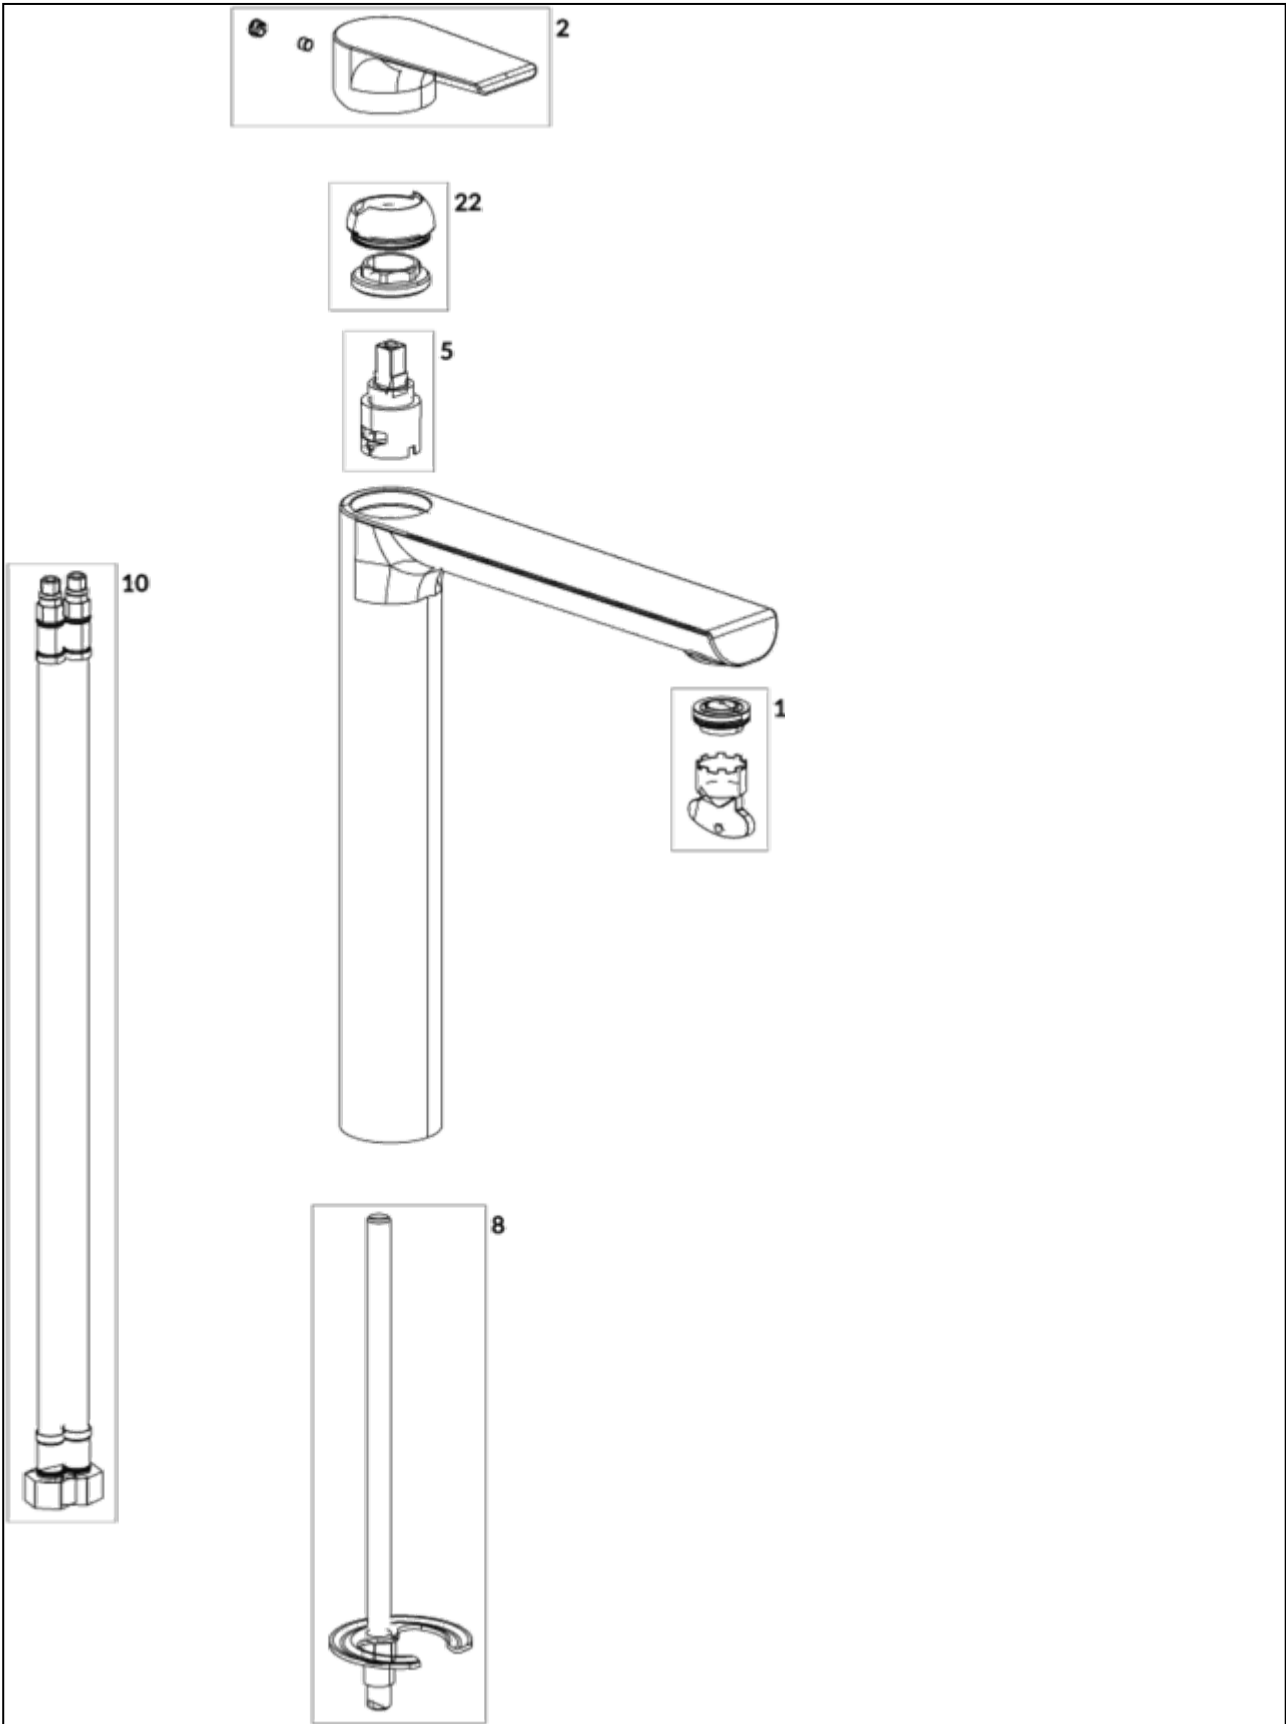

BASIN MIXERS LIBERTY

PRODUCT INFORMATION

Article title	Villeroy & Boch Liberty Tall single-lever basin mixer without waste, Chrome
Article number	TVW10700600061
Assembly / Assembly type	Deck-mounted
Scope of delivery	1 x tap fitting , 1 x aerator key 1 x fastening 2 x connecting hoses 1 x installation instructions
Length in mm	233
Width in mm	43
Height in mm	309
Collection	Liberty
Weight in kg	2.3
Material	Brass
Surface	glossy
Colour name	Chrome
EAN number	4062373674017
Model number	TVW107006000
Air plus	An aerator enriches the water with air for a particularly soft, water-saving jet
Comfort plus	Practical tap fitting height, ideal for combination with surface-mounted washbasins
Aqua smart	Sustainable, limited water flow: saving water without sacrificing on performance
Tap smartpressure	Constant water flow rate for washbasin mixers regardless of pressure fluctuations in the piping system
Length of spout in mm	194
Material	Brass
Volume	10,66
Cartridge	Cartridge with ceramic discs
Handle position	Top
Number of tap holes	1
Diameter of faucet body	43
Swivel aerator	Yes
Water regulation	Water temperature is regulated 45° to each side
Thermostat	No
Cool Tap	No
Spray types	Comfort jet

COLOURS

Colour	Description	Article number	EAN
	Chrome	TVW10700600061	4062373674017

CHARACTERISTICS

An aerator enriches the water with air for a particularly soft, water-saving jet

Sustainable, limited water flow: saving water without sacrificing on performance

Practical tap fitting height, ideal for combination with surface-mounted washbasins

Constant water flow rate for washbasin mixers regardless of pressure fluctuations in the piping system

TECHNICAL DRAWINGS

TVW107006000

FLOW CHART

EXPLOSION DRAWINGS

BILL OF MATERIALS

No.	Article No.	Description	Quantity
1	TVP00000100400	Aerator set	1
2	TVP10700500061	Handle set	1
5	TVP00000108000	Cartridge	1
8	TVP00000610000	Fastening set	1
10	TVP00002000000	Connecting hoses	1
27	TVP10701700061	Base ring	1