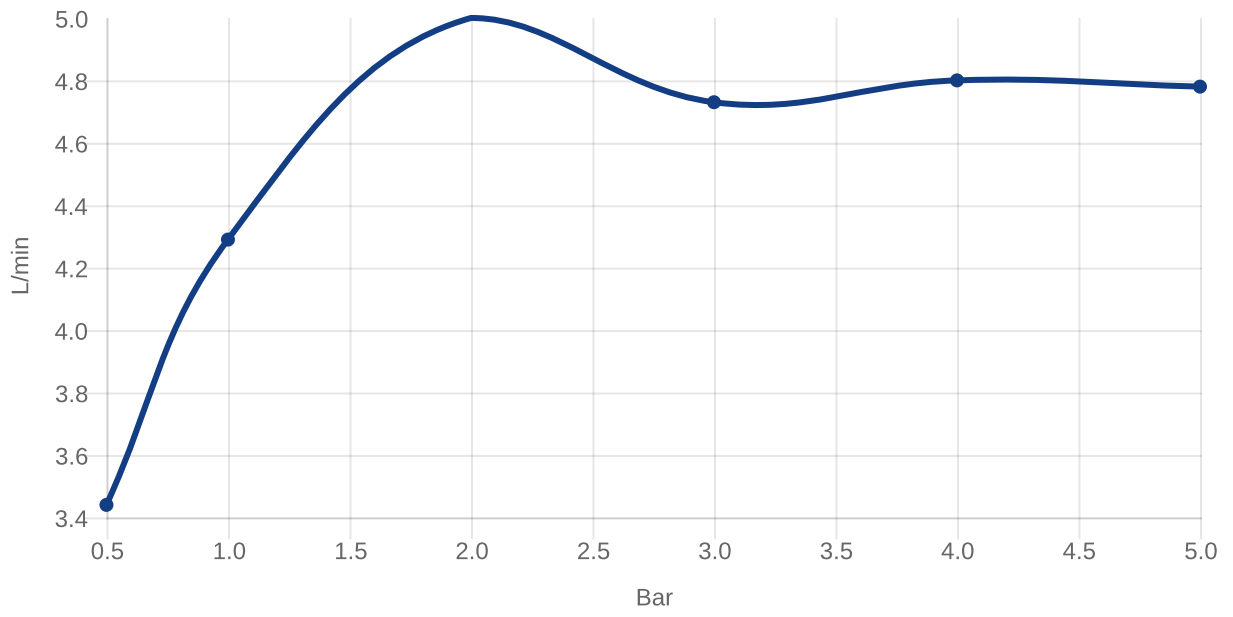

BASIN MIXERS LIBERTY

PRODUCT INFORMATION

Article title	Villeroy & Boch Liberty Tall single-lever basin mixer without waste, Chrome
Article number	TVW10700600061
Assembly / Assembly type	Deck-mounted
Scope of delivery	1 x tap fitting , 1 x aerator key 1 x fastening 2 x connecting hoses 1 x installation instructions
Length in mm	233
Width in mm	43
Height in mm	309
Collection	Liberty
Weight in kg	2.3
Material	Brass
Surface	glossy
Colour name	Chrome
EAN number	4062373674017
Model number	TVW107006000
Air plus	An aerator enriches the water with air for a particularly soft, water-saving jet
Comfort plus	Practical tap fitting height, ideal for combination with surface-mounted washbasins
Aqua smart	Sustainable, limited water flow: saving water without sacrificing on performance
Tap smartpressure	Constant water flow rate for washbasin mixers regardless of pressure fluctuations in the piping system
Length of spout in mm	194
Material	Brass
Volume	10,66
Cartridge	Cartridge with ceramic discs
Handle position	Top
Number of tap holes	1
Diameter of faucet body	43
Swivel aerator	Yes
Water regulation	Water temperature is regulated 45° to each side
Thermostat	No
Cool Tap	No
Spray types	Comfort jet

COLOURS

Colour	Description	Article number	EAN
	Chrome	TVW10700600061	4062373674017

CHARACTERISTICS

An aerator enriches the water with air for a particularly soft, water-saving jet

Sustainable, limited water flow: saving water without sacrificing on performance

Practical tap fitting height, ideal for combination with surface-mounted washbasins

Constant water flow rate for washbasin mixers regardless of pressure fluctuations in the piping system

TECHNICAL DRAWINGS

TVW107006000

FLOW CHART

EXPLOSION DRAWINGS

BILL OF MATERIALS

No.	Article No.	Description	Quantity
1	TVP00000100400	Aerator set	1
2	TVP10700500061	Handle set	1
5	TVP00000108000	Cartridge	1
8	TVP00000610000	Fastening set	1
10	TVP00002000000	Connecting hoses	1
27	TVP10701700061	Base ring	1