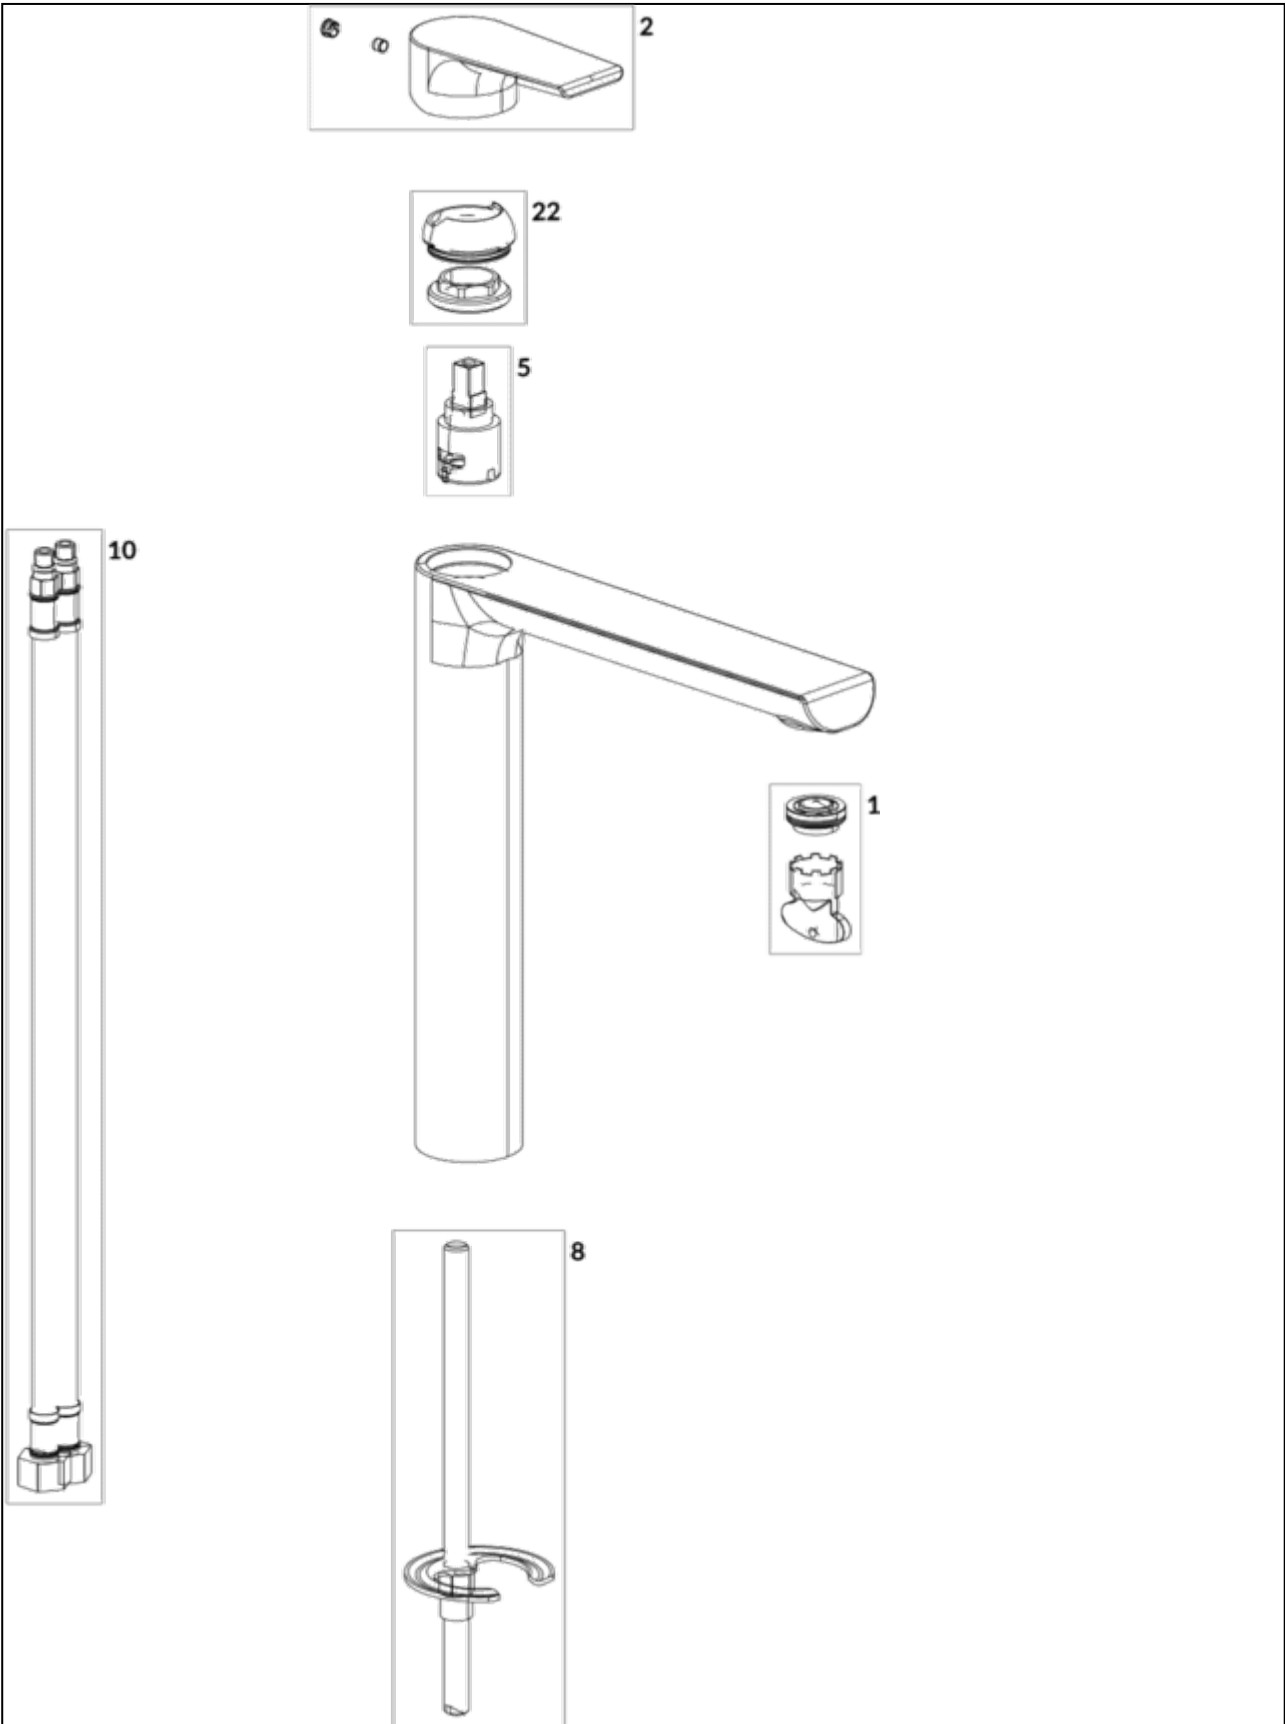

BASIN MIXERS LIBERTY

PRODUCT INFORMATION

Article title	Villeroy & Boch Liberty Tall single-lever basin mixer without waste, Chrome
Article number	TVW10700500061
Assembly / Assembly type	Deck-mounted
Scope of delivery	1 x tap fitting , 1 x aerator key 1 x fastening 2 x connecting hoses 1 x installation instructions
Length in mm	233
Width in mm	43
Height in mm	279
Collection	Liberty
Weight in kg	2.3
Material	Brass
Surface	glossy
Colour name	Chrome
EAN number	4062373674024
Model number	TVW107005000
Air plus	An aerator enriches the water with air for a particularly soft, water-saving jet
Comfort plus	Practical tap fitting height, ideal for combination with surface-mounted washbasins
Aqua smart	Sustainable, limited water flow: saving water without sacrificing on performance
Tap smartpressure	Constant water flow rate for washbasin mixers regardless of pressure fluctuations in the piping system
Length of spout in mm	194
Material	Brass
Volume	10,66
Cartridge	Cartridge with ceramic discs
Handle position	Top
Number of tap holes	1
Diameter of faucet body	43
Swivel aerator	Yes
Water regulation	Water temperature is regulated 45° to each side
Thermostat	No
Cool Tap	No
Spray types	Comfort jet

COLOURS

Colour	Description	Article number	EAN
	Chrome	TVW10700500061	4062373674024

CHARACTERISTICS

An aerator enriches the water with air for a particularly soft, water-saving jet

Sustainable, limited water flow: saving water without sacrificing on performance

Practical tap fitting height, ideal for combination with surface-mounted washbasins

Constant water flow rate for washbasin mixers regardless of pressure fluctuations in the piping system

FLOW CHART

EXPLOSION DRAWINGS

BILL OF MATERIALS

No.	Article No.	Description	Quantity
1	TVP00000100400	Aerator set	1
2	TVP10700500061	Handle set	1
5	TVP00000108000	Cartridge	1
8	TVP00000610000	Fastening set	1
10	TVP00002000000	Connecting hoses	1
27	TVP10701700061	Base ring	1