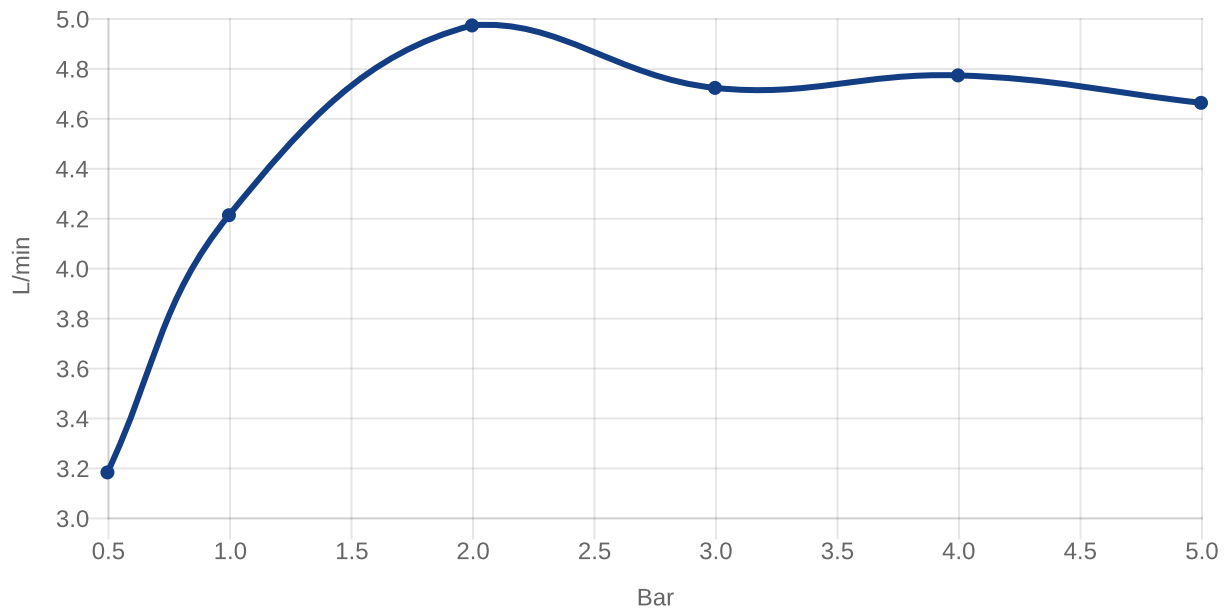

BASIN MIXERS LIBERTY

PRODUCT INFORMATION

Article title	Villeroy & Boch Liberty Tall single-lever basin mixer without waste, Chrome
Article number	TVW10700500061
Assembly / Assembly type	Deck-mounted
Scope of delivery	1 x tap fitting , 1 x aerator key 1 x fastening 2 x connecting hoses 1 x installation instructions
Length in mm	233
Width in mm	43
Height in mm	279
Collection	Liberty
Weight in kg	2.3
Material	Brass
Surface	glossy
Colour name	Chrome
EAN number	4062373674024
Model number	TVW107005000
Air plus	An aerator enriches the water with air for a particularly soft, water-saving jet
Comfort plus	Practical tap fitting height, ideal for combination with surface-mounted washbasins
Aqua smart	Sustainable, limited water flow: saving water without sacrificing on performance
Tap smartpressure	Constant water flow rate for washbasin mixers regardless of pressure fluctuations in the piping system
Length of spout in mm	194
Material	Brass
Volume	10,66
Cartridge	Cartridge with ceramic discs
Handle position	Top
Number of tap holes	1
Diameter of faucet body	43
Swivel aerator	Yes
Water regulation	Water temperature is regulated 45° to each side
Thermostat	No
Cool Tap	No
Spray types	Comfort jet

COLOURS

Colour	Description	Article number	EAN
	Chrome	TVW10700500061	4062373674024

CHARACTERISTICS

An aerator enriches the water with air for a particularly soft, water-saving jet

Sustainable, limited water flow: saving water without sacrificing on performance

Practical tap fitting height, ideal for combination with surface-mounted washbasins

Constant water flow rate for washbasin mixers regardless of pressure fluctuations in the piping system

FLOW CHART

EXPLOSION DRAWINGS