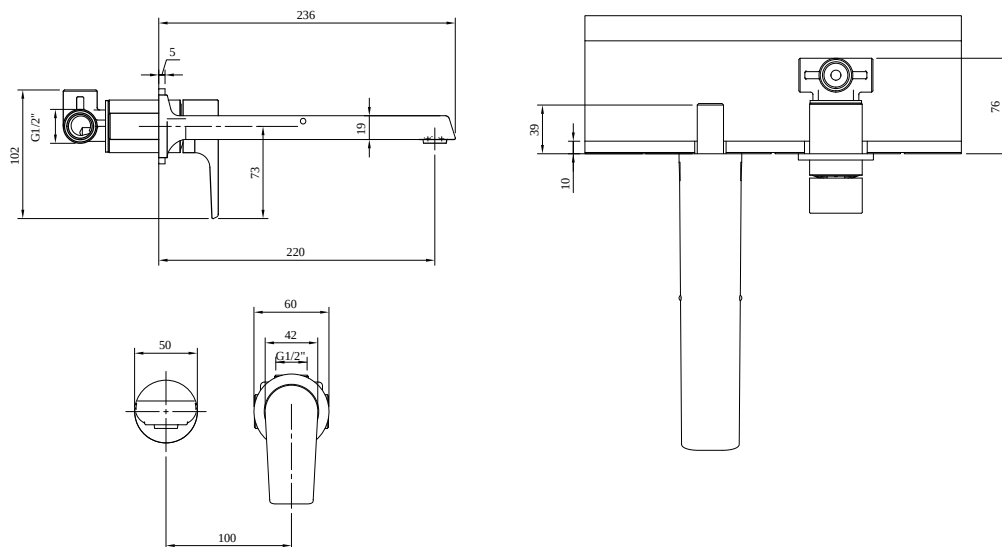

### PRODUCT INFORMATION

Article title	Villeroy & Boch Liberty Single-lever basin mixer without waste, Chrome
Article number	TVW10700800161
Assembly / Assembly type	wall-mounted
Scope of delivery	1 x tap fitting , 1 x aerator key 1 x installation instructions
Length in mm	236
Width in mm	155
Height in mm	103
Collection	Liberty
Weight in kg	2
Material	Brass
Surface	glossy
Colour name	Chrome
EAN number	4062373673980
Model number	TVW107008001
Air plus	An aerator enriches the water with air for a particularly soft, water-saving jet
Aqua smart	Sustainable, limited water flow: saving water without sacrificing on performance
Tap smartpressure	Constant water flow rate for washbasin mixers regardless of pressure fluctuations in the piping system
Length of spout in mm	220
Recommended installation width in mm	100
Material	Brass
Volume	10,45
Cartridge	Cartridge with ceramic discs
Handle position	Variable
Swivel aerator	Yes
Water regulation	Water temperature is regulated 45° to each side
Thermostat	No
Cool Tap	No
Spray types	Comfort jet

## TECHNICAL DRAWINGS

## FLOW CHART

EXPLOSION DRAWINGS

**BILL OF MATERIALS**

No.	Article No.	Description	Quantity
1	TVP00000100400	Aerator set	1
2	TVP10700500061	Handle set	1
5	TVP00000102000	Cartridge	1