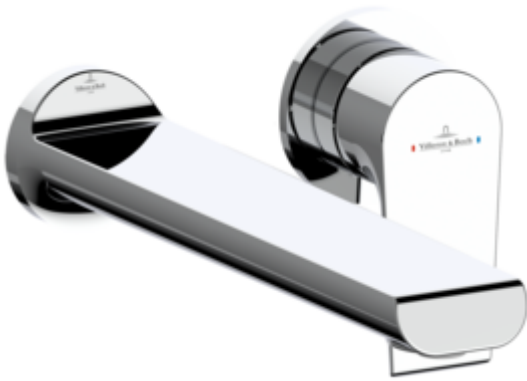

## BASIN MIXERS LIBERTY

### PRODUCT INFORMATION

Article title	Villeroy & Boch Liberty Single-lever basin mixer without waste, Chrome
Article number	TVW10700800161
Assembly / Assembly type	wall-mounted
Scope of delivery	1 x tap fitting , 1 x aerator key 1 x installation instructions
Length in mm	236
Width in mm	155
Height in mm	103
Collection	Liberty
Weight in kg	2
Material	Brass
Surface	glossy
Colour name	Chrome
EAN number	4062373673980
Model number	TVW107008001
Air plus	An aerator enriches the water with air for a particularly soft, water-saving jet
Aqua smart	Sustainable, limited water flow: saving water without sacrificing on performance
Tap smartpressure	Constant water flow rate for washbasin mixers regardless of pressure fluctuations in the piping system
Length of spout in mm	220
Recommended installation width in mm	100
Material	Brass
Volume	10,45
Cartridge	Cartridge with ceramic discs
Handle position	Variable
Swivel aerator	Yes
Water regulation	Water temperature is regulated 45° to each side
Thermostat	No
Cool Tap	No
Spray types	Comfort jet

## COLOURS

Colour	Description	Article number	EAN
	Chrome	TVW10700800161	4062373673980

## CHARACTERISTICS

An aerator enriches the water with air for a particularly soft, water-saving jet

Sustainable, limited water flow: saving water without sacrificing on performance

Constant water flow rate for washbasin mixers regardless of pressure fluctuations in the piping system