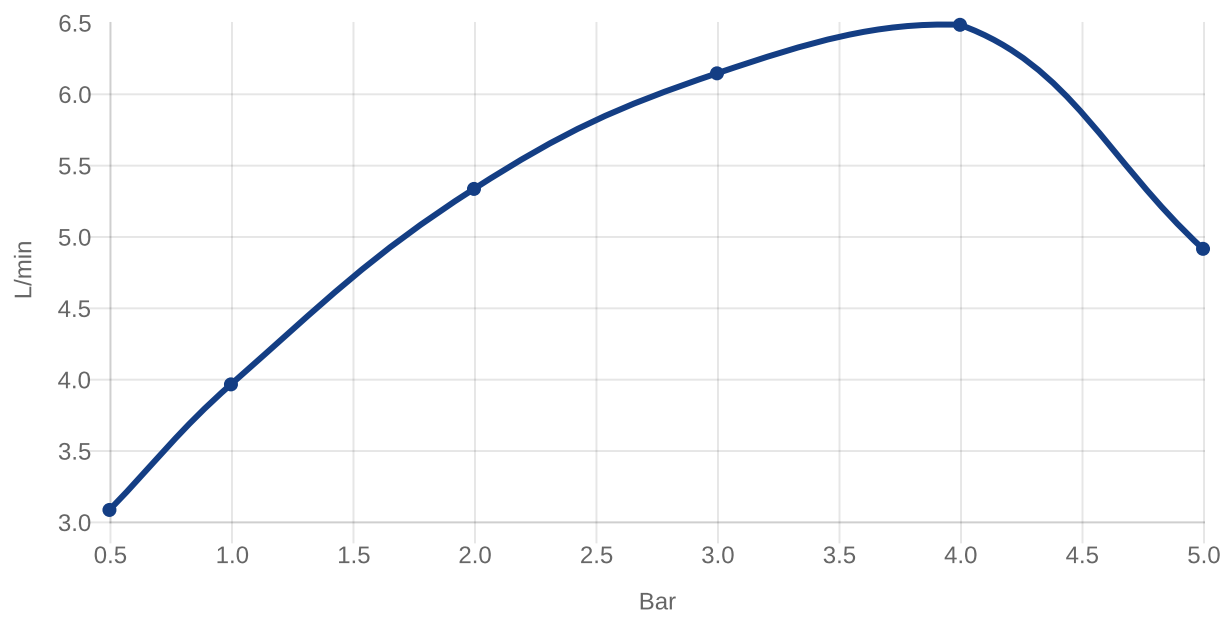

### PRODUCT INFORMATION

Article title	Villeroy & Boch Loop & Friends Single-lever basin mixer without waste, Chrome
Article number	TVW10610315361
Assembly / Assembly type	Pillar tap
Scope of delivery	1 x tap fitting , 1 x aerator key 1 x outlet fitting 1 x fastening 1 x installation instructions
Length in mm	145
Width in mm	38
Height in mm	166
Collection	Loop & Friends
Weight in kg	1.4
Surface	glossy
Colour name	Chrome
EAN number	4051202843946
Model number	TVW106103153
Air plus	An aerator enriches the water with air for a particularly soft, water-saving jet
Length of spout in mm	112
Material	Brass
Volume	5,04
Angle jet regulator	15
Cartridge	Cartridge with ceramic discs
Swivel aerator	No
Thermostat	No
Cool Tap	No

### COLOURS

Colour	Description	Article number	EAN
	Chrome	TVW10610315361	4051202843946

## FLOW CHART

EXPLOSION DRAWINGS