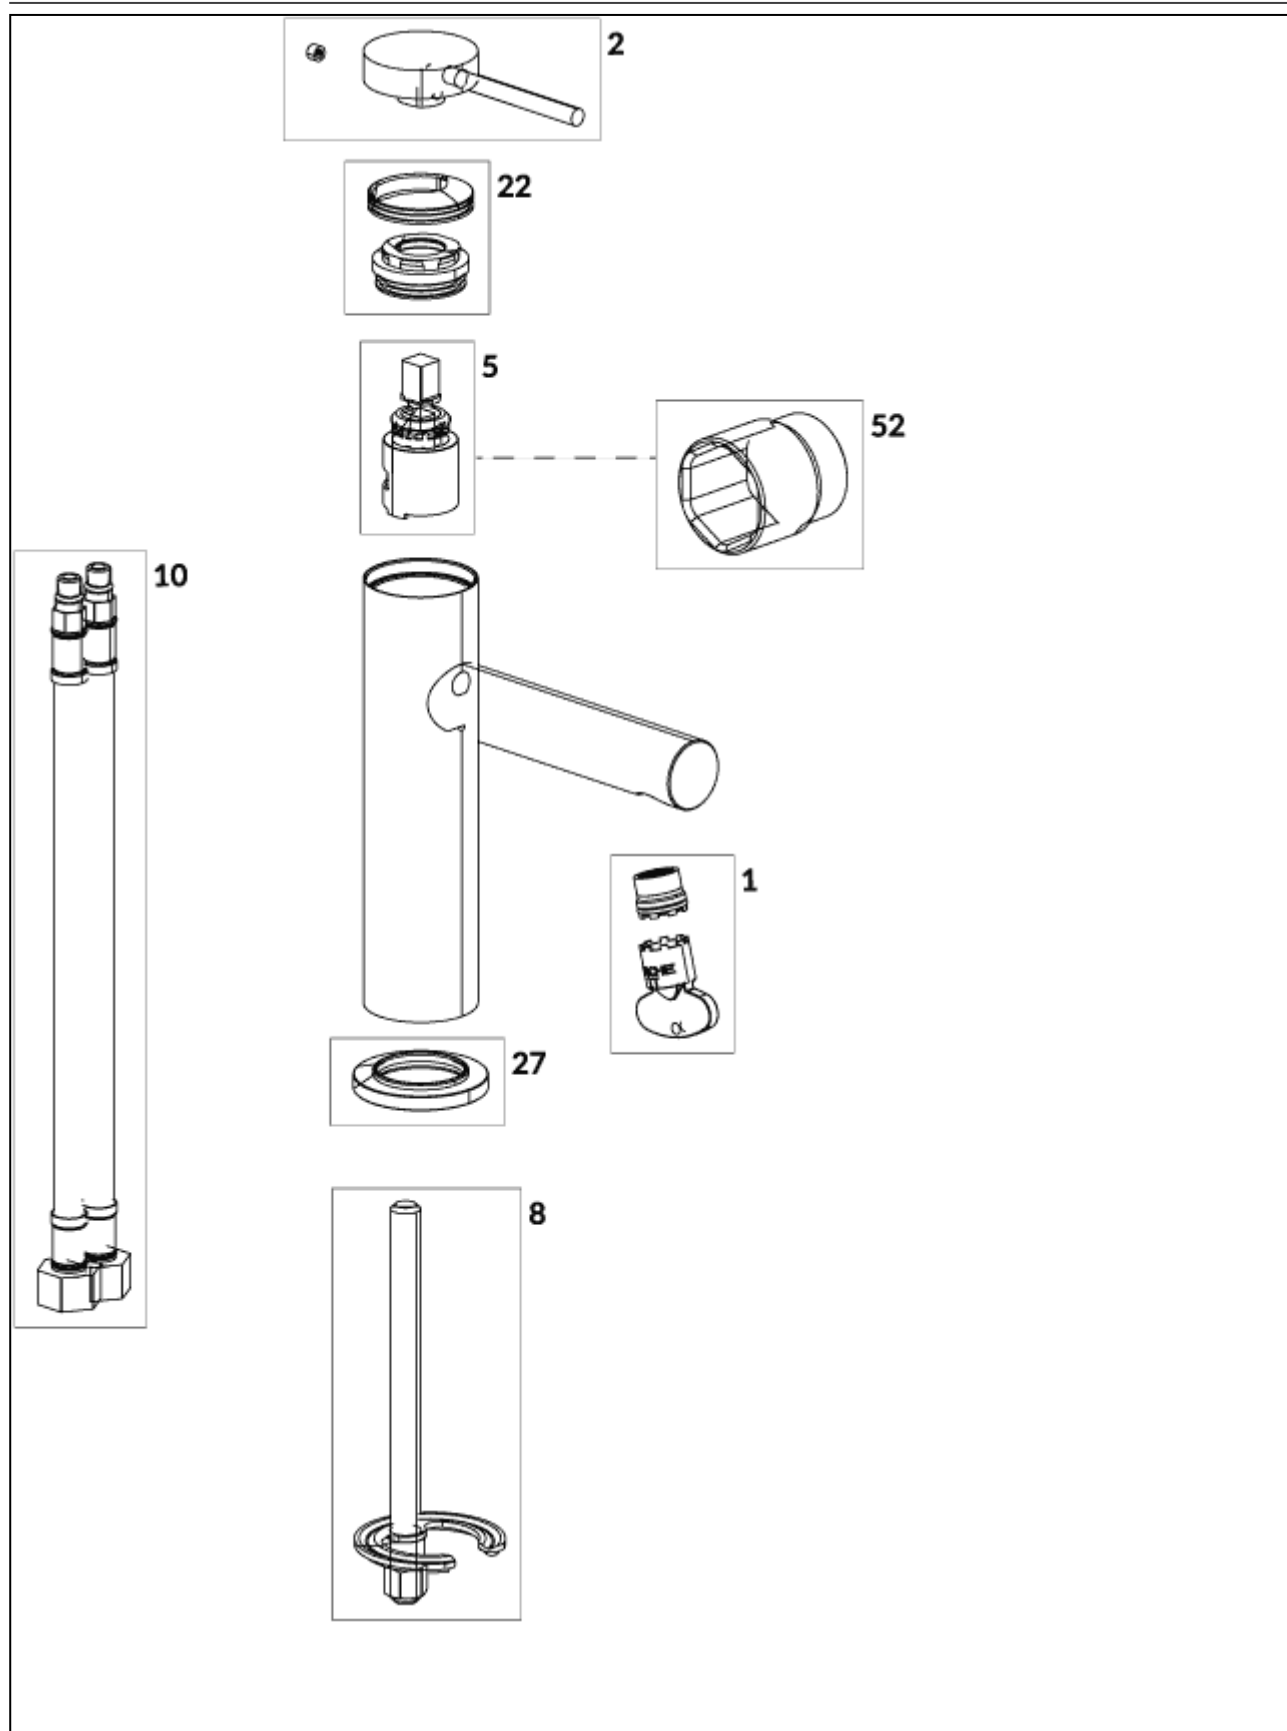

### PRODUCT INFORMATION

Article title	Villeroy & Boch Loop & Friends Single-lever basin mixer without waste, Chrome
Article number	TVW10610315361
Assembly / Assembly type	Pillar tap
Scope of delivery	1 x tap fitting , 1 x aerator key 1 x outlet fitting 1 x fastening 1 x installation instructions
Length in mm	145
Width in mm	38
Height in mm	166
Collection	Loop & Friends
Weight in kg	1.4
Surface	glossy
Colour name	Chrome
EAN number	4051202843946
Model number	TVW106103153
Air plus	An aerator enriches the water with air for a particularly soft, water-saving jet
Length of spout in mm	112
Material	Brass
Volume	5,04
Angle jet regulator	15
Cartridge	Cartridge with ceramic discs
Swivel aerator	No
Thermostat	No
Cool Tap	No

### COLOURS

Colour	Description	Article number	EAN
	Chrome	TVW10610315361	4051202843946

## FLOW CHART

EXPLOSION DRAWINGS

## BILL OF MATERIALS

No.	Article No.	Description	Quantity
1	TVP00003600000	Aerator set	1
2	TVP10600200061	Handle set	1
5	TVP00000107000	Cartridge	1
8	TVP00000611000	Fastening set	1
10	TVP00000704000	Connecting hoses	1