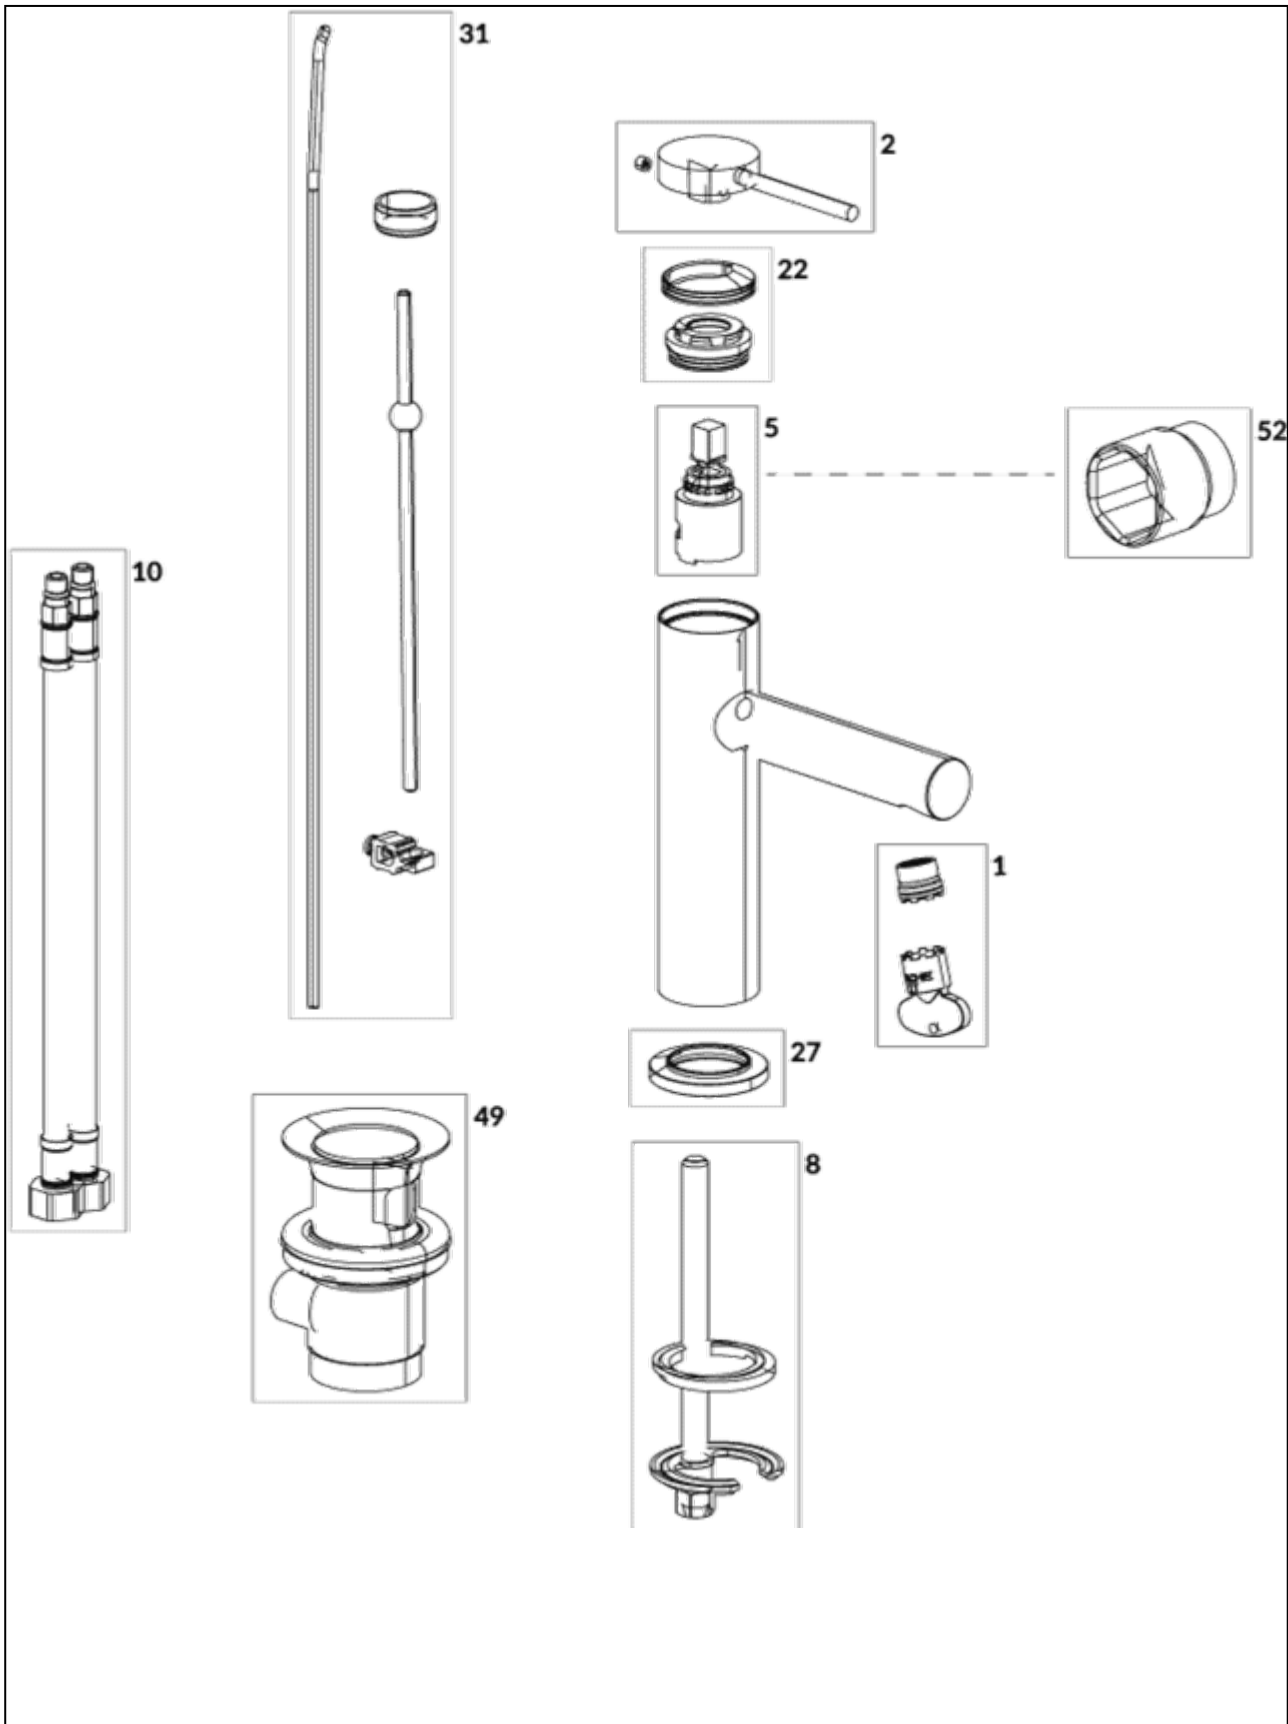

### PRODUCT INFORMATION

Article title	Villeroy & Boch Loop & Friends Single-lever basin mixer with draw bar outlet fitting, Chrome
Article number	TVW10610215361
Assembly / Assembly type	Deck-mounted
Scope of delivery	1 x tap fitting , 1 x aerator key 1 x outlet fitting 1 x fastening 2 x connecting hoses 1 x installation instructions
Length in mm	149
Width in mm	45
Height in mm	166
Collection	Loop & Friends
Weight in kg	1.5
Material	Brass
Surface	glossy
Colour name	Chrome
EAN number	4051202843953
Model number	TVW106102153
Air plus	An aerator enriches the water with air for a particularly soft, water-saving jet
Tap smartpressure	Constant water flow rate for washbasin mixers regardless of pressure fluctuations in the piping system
Length of spout in mm	112
Material	Brass
Volume	5,04
Angle jet regulator	15
Cartridge	Cartridge with ceramic discs
Handle position	Top
Number of tap holes	1
Diameter of faucet body	38
Swivel aerator	No
Water regulation	Water temperature is regulated 45° to each side
Thermostat	No
Cool Tap	No
Spray types	Comfort jet

## TECHNICAL DRAWINGS

## FLOW CHART

EXPLOSION DRAWINGS

## BILL OF MATERIALS

No.	Article No.	Description	Quantity
1	TVP00003600000	Aerator set	1
2	TVP10600200061	Handle set	1
5	TVP00000107000	Cartridge	1
8	TVP00000611000	Fastening set	1
10	TVP00000704000	Connecting hoses	1
49	TVP00000202061	Waste system	1