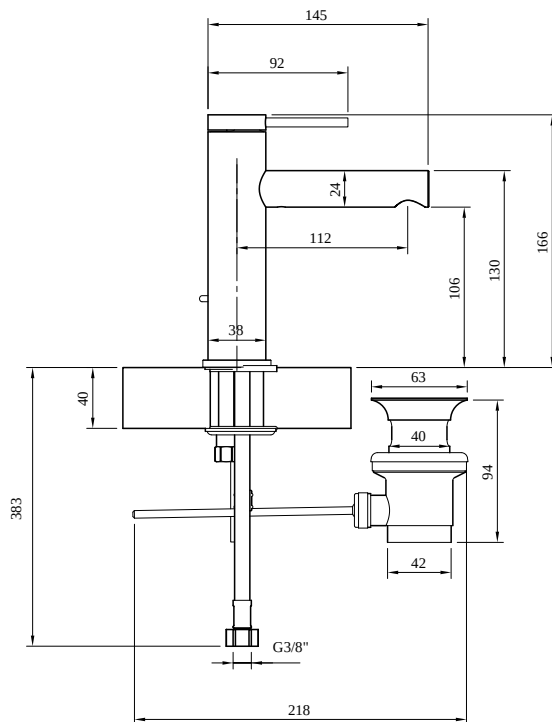

### PRODUCT INFORMATION

Article title	Villeroy & Boch Loop & Friends Single-lever basin mixer with draw bar outlet fitting, Chrome
Article number	TVW10610215361
Assembly / Assembly type	Deck-mounted
Scope of delivery	1 x tap fitting , 1 x aerator key 1 x outlet fitting 1 x fastening 2 x connecting hoses 1 x installation instructions
Length in mm	149
Width in mm	45
Height in mm	166
Collection	Loop & Friends
Weight in kg	1.5
Material	Brass
Surface	glossy
Colour name	Chrome
EAN number	4051202843953
Model number	TVW106102153
Air plus	An aerator enriches the water with air for a particularly soft, water-saving jet
Tap smartpressure	Constant water flow rate for washbasin mixers regardless of pressure fluctuations in the piping system
Length of spout in mm	112
Material	Brass
Volume	5,04
Angle jet regulator	15
Cartridge	Cartridge with ceramic discs
Handle position	Top
Number of tap holes	1
Diameter of faucet body	38
Swivel aerator	No
Water regulation	Water temperature is regulated 45° to each side
Thermostat	No
Cool Tap	No
Spray types	Comfort jet

## TECHNICAL DRAWINGS

## FLOW CHART

EXPLOSION DRAWINGS

## BILL OF MATERIALS

No.	Article No.	Description	Quantity
1	TVP00003600000	Aerator set	1
2	TVP10600200061	Handle set	1
5	TVP00000107000	Cartridge	1
8	TVP00000611000	Fastening set	1
10	TVP00000704000	Connecting hoses	1
49	TVP00000202061	Waste system	1