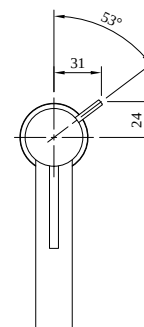

TECHNICAL DRAWINGS

TVW106102153