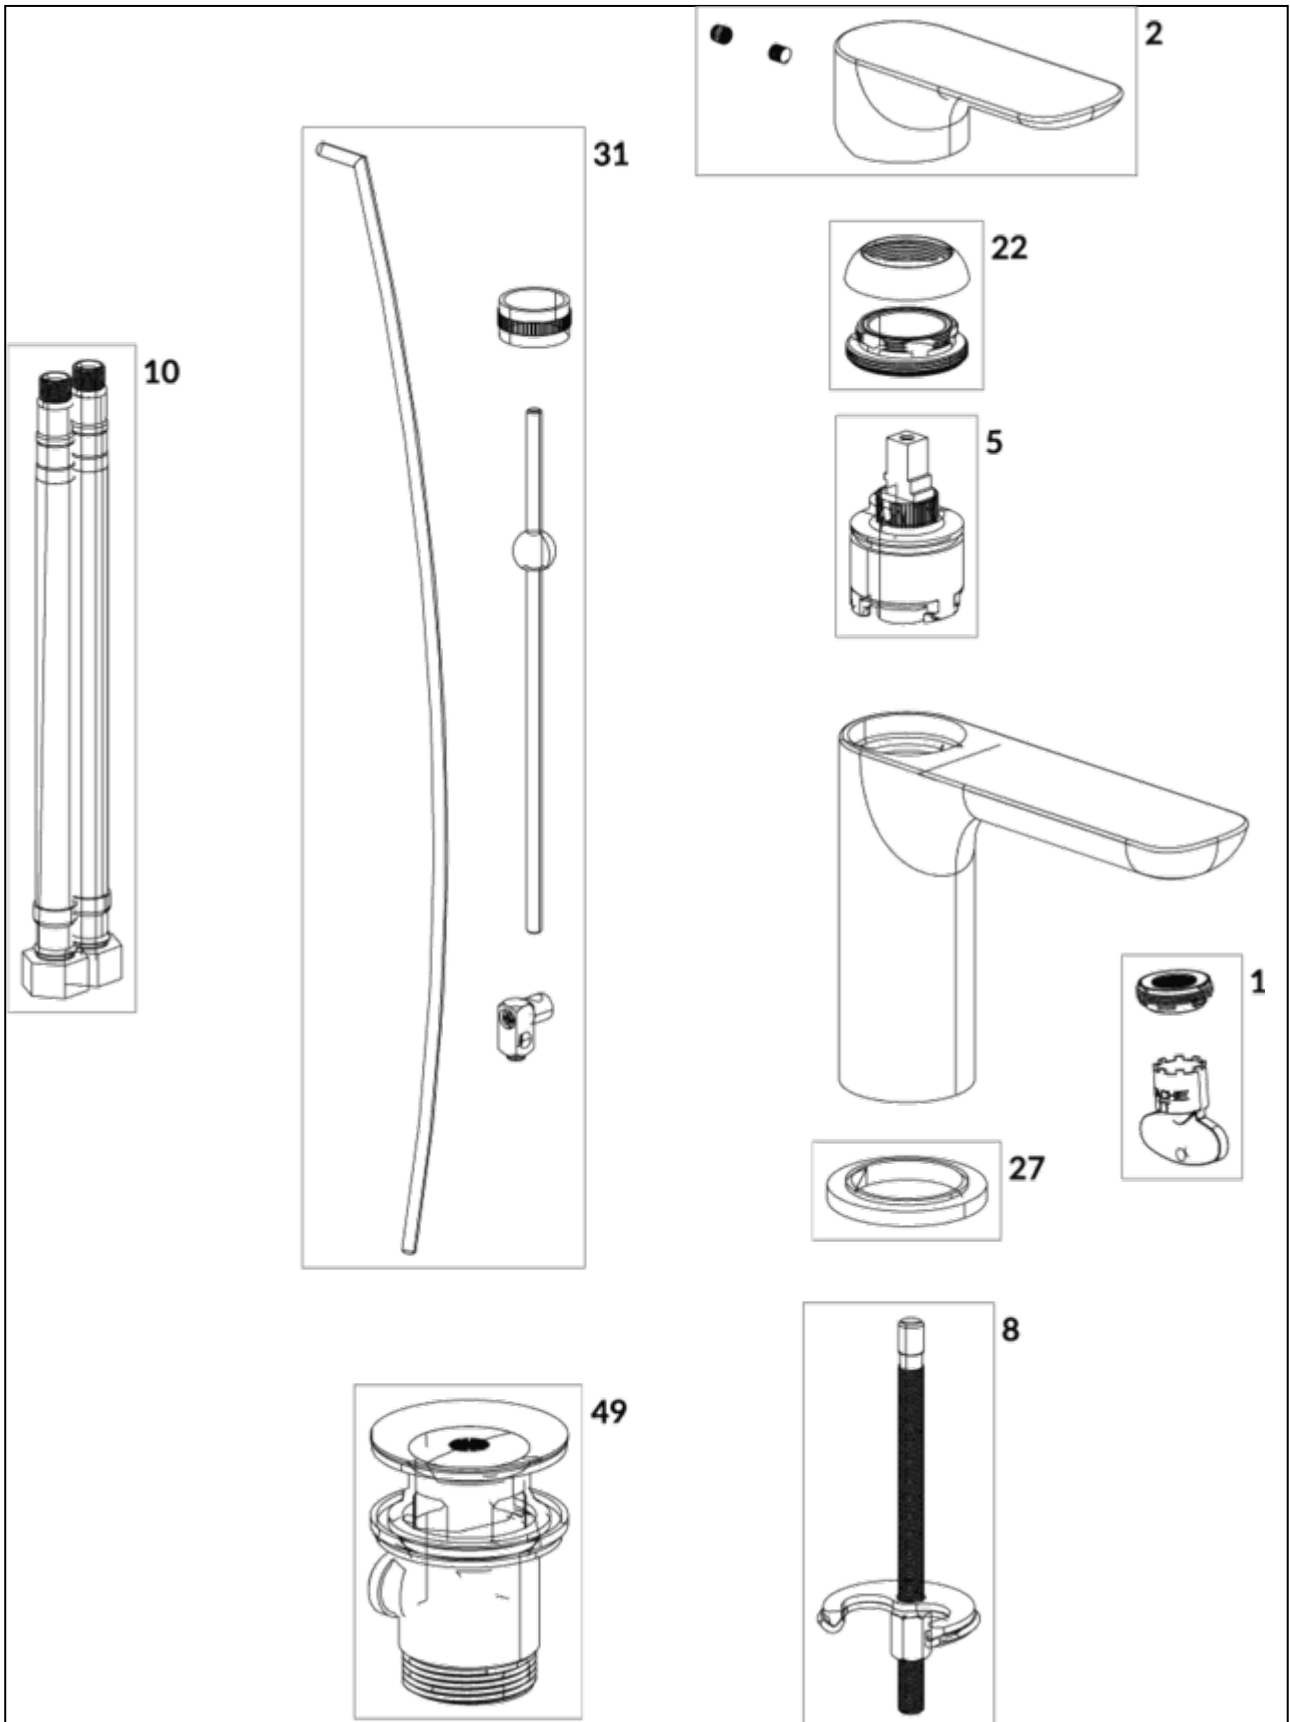

BASIN MIXERS O.NOVO

PRODUCT INFORMATION

Article title	Villeroy & Boch O.novo Single-lever basin mixer with draw bar outlet fitting, Chrome
Article number	TVW10410111061
Assembly / Assembly type	Deck-mounted
Scope of delivery	1 x tap fitting , 1 x aerator key 1 x outlet fitting 1 x fastening 2 x connecting hoses 1 x installation instructions
Length in mm	150
Width in mm	50
Height in mm	155
Collection	O.novo
Weight in kg	1.685
Material	Brass
Surface	glossy
Colour name	Chrome
EAN number	4051202465599
Model number	TVW104101110
Air plus	An aerator enriches the water with air for a particularly soft, water-saving jet
Easy clean	Longer service life: optimum limescale removal by simply rubbing nozzles and aerators clean
Aqua smart	Sustainable, limited water flow: saving water without sacrificing on performance
Tap smartpressure	Constant water flow rate for washbasin mixers regardless of pressure fluctuations in the piping system
Length of spout in mm	117
Material	Brass
Volume	6,552
Angle jet regulator	5
Cartridge	Cartridge with ceramic discs
Swivel aerator	No
Thermostat	No
Cool Tap	No
Spray types	Comfort jet

COLOURS

Colour	Description	Article number	EAN
	Chrome	TVW10410111061	4051202465599

CHARACTERISTICS

An aerator enriches the water with air for a particularly soft, water-saving jet

Sustainable, limited water flow: saving water without sacrificing on performance

Longer service life: optimum limescale removal by simply rubbing nozzles and aerators clean

Constant water flow rate for washbasin mixers regardless of pressure fluctuations in the piping system

TECHNICAL DRAWINGS

TVW104101110

FLOW CHART

EXPLOSION DRAWINGS

BILL OF MATERIALS

No.	Article No.	Description	Quantity
1	TVP00000513000	Aerator set	1
2	TVP10400409061	Handle set	1
5	TVP00000105000	Cartridge	1
8	TVP00000601000	Fastening set	1
10	TVP00000702000	Connecting hoses	1
49	TVP00000201061	Waste system	1