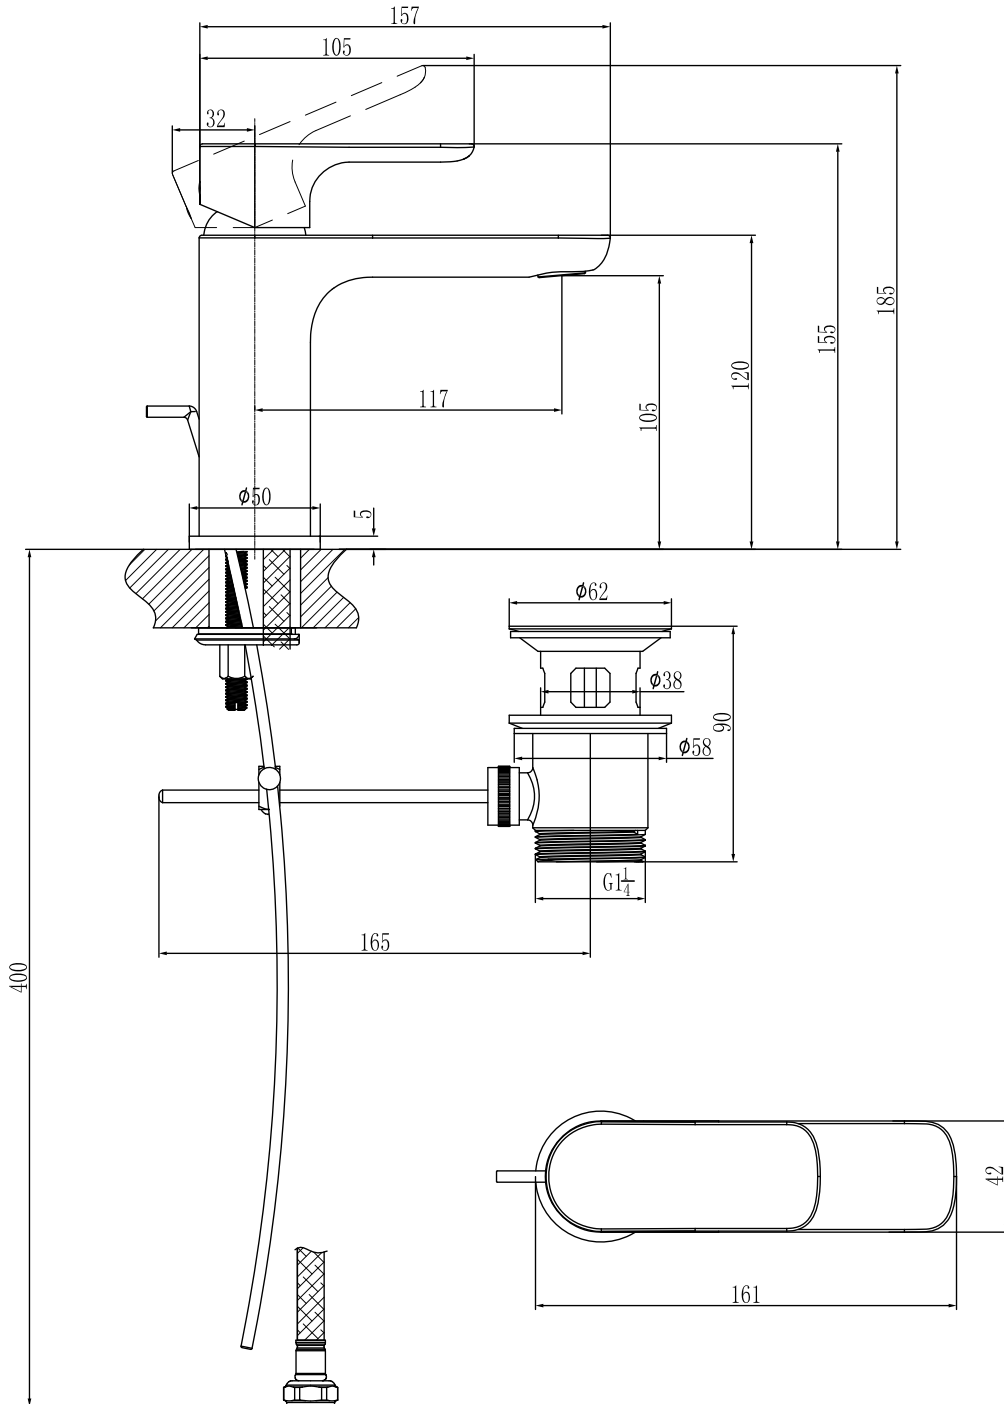

BASIN MIXERS O.NOVO

PRODUCT INFORMATION

Article title	Villeroy & Boch O.novo Single-lever basin mixer with draw bar outlet fitting, Chrome
Article number	TVW10410111061
Assembly / Assembly type	Deck-mounted
Scope of delivery	1 x tap fitting , 1 x aerator key 1 x outlet fitting 1 x fastening 2 x connecting hoses 1 x installation instructions
Length in mm	150
Width in mm	50
Height in mm	155
Collection	O.novo
Weight in kg	1.685
Material	Brass
Surface	glossy
Colour name	Chrome
EAN number	4051202465599
Model number	TVW104101110
Air plus	An aerator enriches the water with air for a particularly soft, water-saving jet
Easy clean	Longer service life: optimum limescale removal by simply rubbing nozzles and aerators clean
Aqua smart	Sustainable, limited water flow: saving water without sacrificing on performance
Tap smartpressure	Constant water flow rate for washbasin mixers regardless of pressure fluctuations in the piping system
Length of spout in mm	117
Material	Brass
Volume	6,552
Angle jet regulator	5
Cartridge	Cartridge with ceramic discs
Swivel aerator	No
Thermostat	No
Cool Tap	No
Spray types	Comfort jet

COLOURS

Colour	Description	Article number	EAN
	Chrome	TVW10410111061	4051202465599

CHARACTERISTICS

An aerator enriches the water with air for a particularly soft, water-saving jet

Sustainable, limited water flow: saving water without sacrificing on performance

Longer service life: optimum limescale removal by simply rubbing nozzles and aerators clean

Constant water flow rate for washbasin mixers regardless of pressure fluctuations in the piping system

TECHNICAL DRAWINGS

TVW104101110

FLOW CHART

EXPLOSION DRAWINGS

BILL OF MATERIALS

No.	Article No.	Description	Quantity
1	TVP00000513000	Aerator set	1
2	TVP10400409061	Handle set	1
5	TVP00000105000	Cartridge	1
8	TVP00000601000	Fastening set	1
10	TVP00000702000	Connecting hoses	1
49	TVP00000201061	Waste system	1