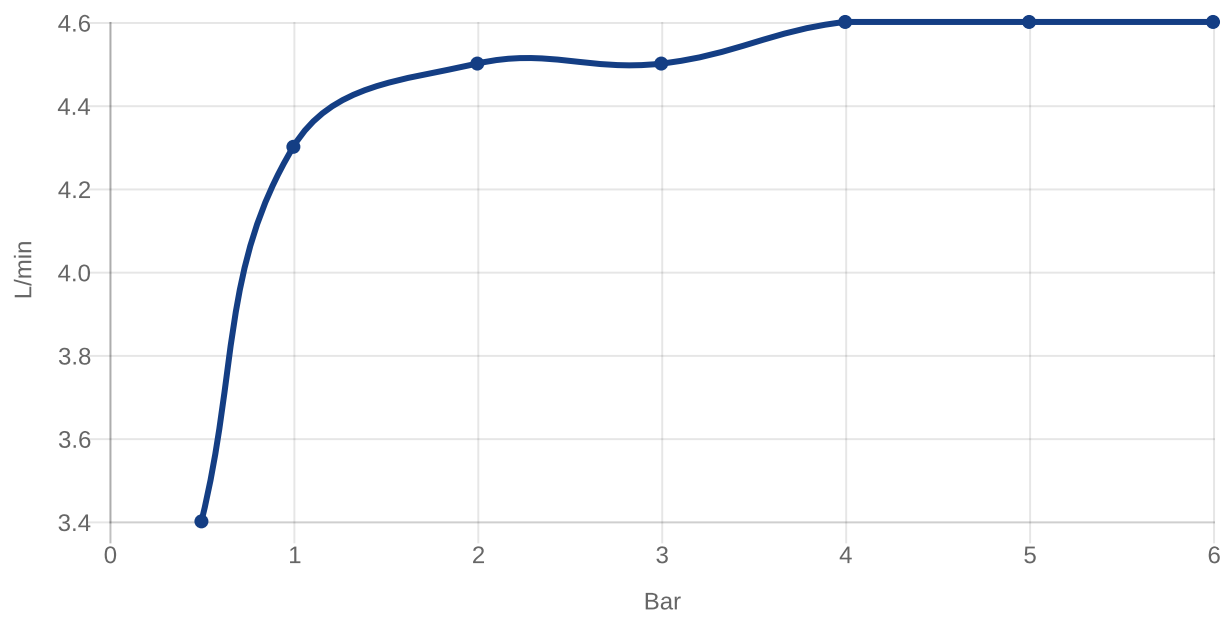

BASIN MIXERS O.NOVO

PRODUCT INFORMATION

Article title	Villeroy & Boch O.novo Single-lever basin mixer with draw bar outlet fitting, Chrome
Article number	TVW10410111061
Assembly / Assembly type	Deck-mounted
Scope of delivery	1 x tap fitting , 1 x aerator key 1 x outlet fitting 1 x fastening 2 x connecting hoses 1 x installation instructions
Length in mm	150
Width in mm	50
Height in mm	155
Collection	O.novo
Weight in kg	1.685
Material	Brass
Surface	glossy
Colour name	Chrome
EAN number	4051202465599
Model number	TVW104101110
Air plus	An aerator enriches the water with air for a particularly soft, water-saving jet
Easy clean	Longer service life: optimum limescale removal by simply rubbing nozzles and aerators clean
Aqua smart	Sustainable, limited water flow: saving water without sacrificing on performance
Tap smartpressure	Constant water flow rate for washbasin mixers regardless of pressure fluctuations in the piping system
Length of spout in mm	117
Material	Brass
Volume	6,552
Angle jet regulator	5
Cartridge	Cartridge with ceramic discs
Swivel aerator	No
Thermostat	No
Cool Tap	No
Spray types	Comfort jet

COLOURS

Colour	Description	Article number	EAN
	Chrome	TVW10410111061	4051202465599

CHARACTERISTICS

An aerator enriches the water with air for a particularly soft, water-saving jet

Sustainable, limited water flow: saving water without sacrificing on performance

Longer service life: optimum limescale removal by simply rubbing nozzles and aerators clean

Constant water flow rate for washbasin mixers regardless of pressure fluctuations in the piping system

TECHNICAL DRAWINGS

TVW104101110

FLOW CHART

EXPLOSION DRAWINGS

BILL OF MATERIALS

No.	Article No.	Description	Quantity
1	TVP00000513000	Aerator set	1
2	TVP10400409061	Handle set	1
5	TVP00000105000	Cartridge	1
8	TVP00000601000	Fastening set	1
10	TVP00000702000	Connecting hoses	1
49	TVP00000201061	Waste system	1