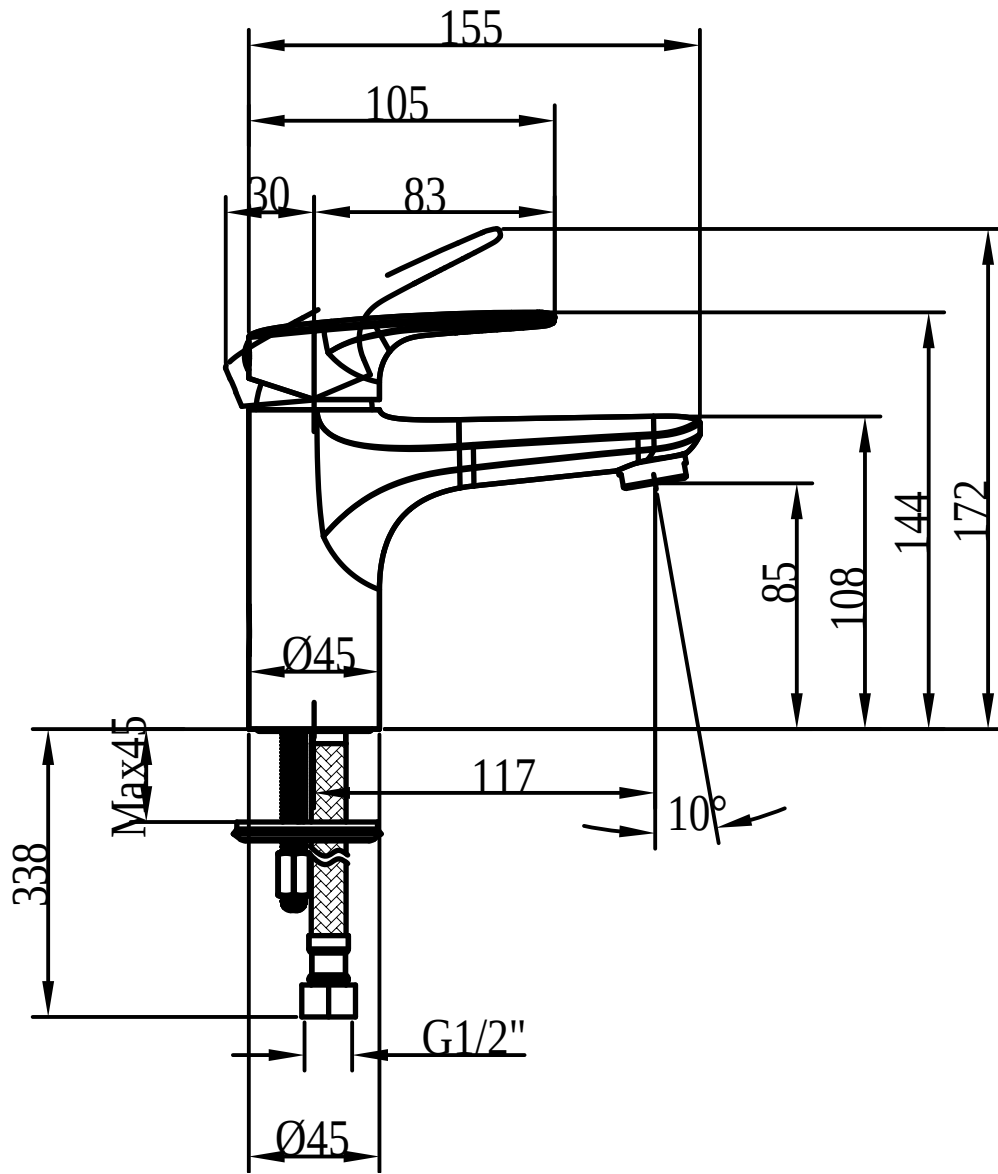

BASIN MIXERS O.NOVO START

PRODUCT INFORMATION

Article title	Villeroy & Boch O.novo Start Single-lever basin mixer without waste, Chrome
Article number	TVW10510311061
Assembly / Assembly type	Pillar tap
Length in mm	155
Width in mm	45
Height in mm	144
Collection	O.novo Start
Weight in kg	1.101
Colour name	Chrome
EAN number	4051202568962
Model number	TVW105103110
Air plus	An aerator enriches the water with air for a particularly soft, water-saving jet
Easy clean	Longer service life: optimum limescale removal by simply rubbing nozzles and aerators clean
Aqua smart	Sustainable, limited water flow: saving water without sacrificing on performance
Tap smartpressure	Constant water flow rate for washbasin mixers regardless of pressure fluctuations in the piping system
Length of spout in mm	117
Material	Brass
Volume	6,552
Cartridge	Cartridge with ceramic discs Ø35 mm
Swivel aerator	No
Thermostat	No
Cool Tap	No

**Smart
Pressure**

Villeroy & Boch

Constant water flow rate for washbasin mixers regardless of pressure fluctuations in the piping system

TECHNICAL DRAWINGS

TVW105103110

EXPLOSION DRAWINGS

BILL OF MATERIALS

No.	Article No.	Description	Quantity
1	TVP00000509000	Aerator set	1
2	TVP10500401061	Handle set	1
5	TVP00000111000	Cartridge	1
8	TVP00000601000	Fastening set	1
10	TVP00000709000	Connecting hoses	1