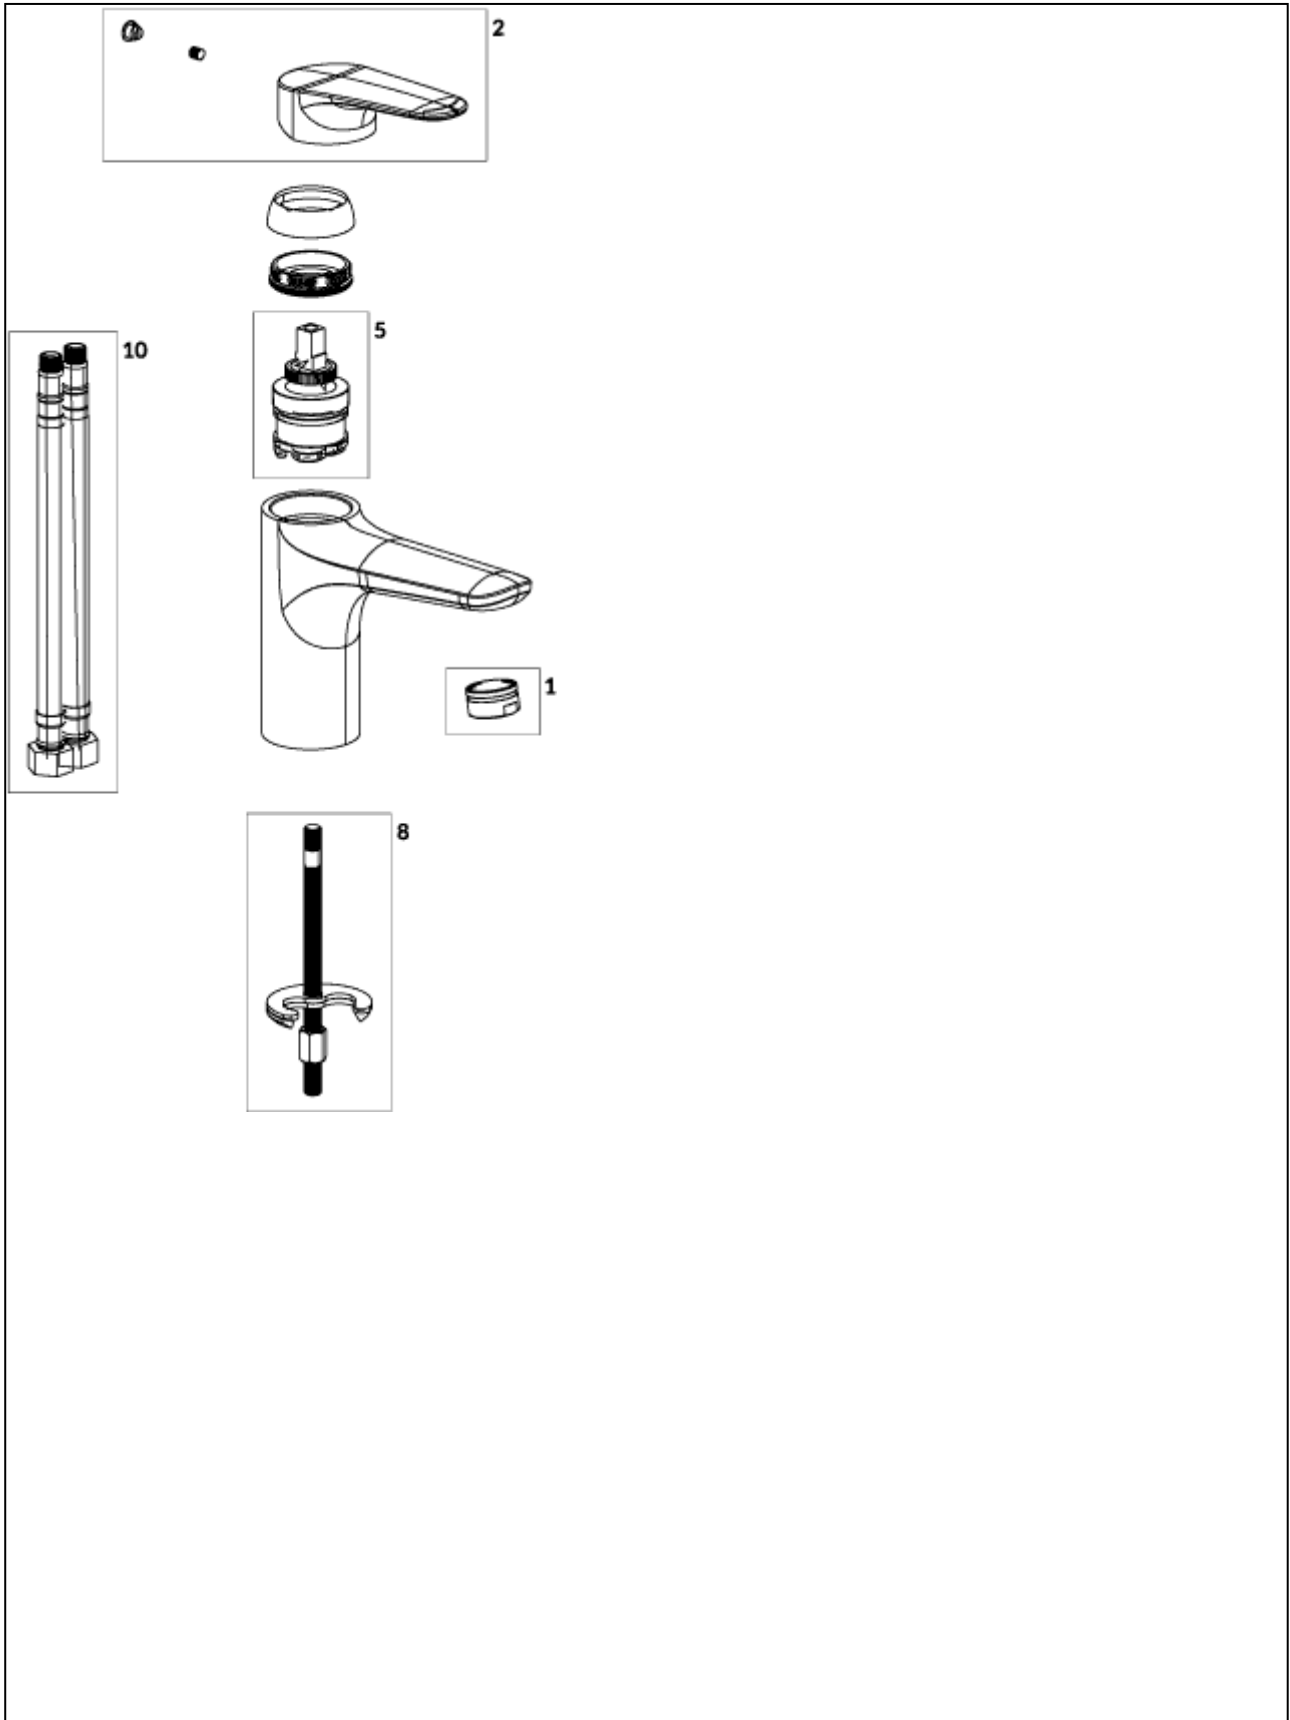

BASIN MIXERS O.NOVO START

PRODUCT INFORMATION

Article title	Villeroy & Boch O.novo Start Single-lever basin mixer without waste, Chrome
Article number	TVW10510311061
Assembly / Assembly type	Pillar tap
Length in mm	155
Width in mm	45
Height in mm	144
Collection	O.novo Start
Weight in kg	1.101
Colour name	Chrome
EAN number	4051202568962
Model number	TVW105103110
Air plus	An aerator enriches the water with air for a particularly soft, water-saving jet
Easy clean	Longer service life: optimum limescale removal by simply rubbing nozzles and aerators clean
Aqua smart	Sustainable, limited water flow: saving water without sacrificing on performance
Tap smartpressure	Constant water flow rate for washbasin mixers regardless of pressure fluctuations in the piping system
Length of spout in mm	117
Material	Brass
Volume	6,552
Cartridge	Cartridge with ceramic discs Ø35 mm
Swivel aerator	No
Thermostat	No
Cool Tap	No

**Smart
Pressure**

Villeroy & Boch

Constant water flow rate for washbasin mixers regardless of pressure fluctuations in the piping system

TECHNICAL DRAWINGS

TVW105103110

EXPLOSION DRAWINGS

BILL OF MATERIALS