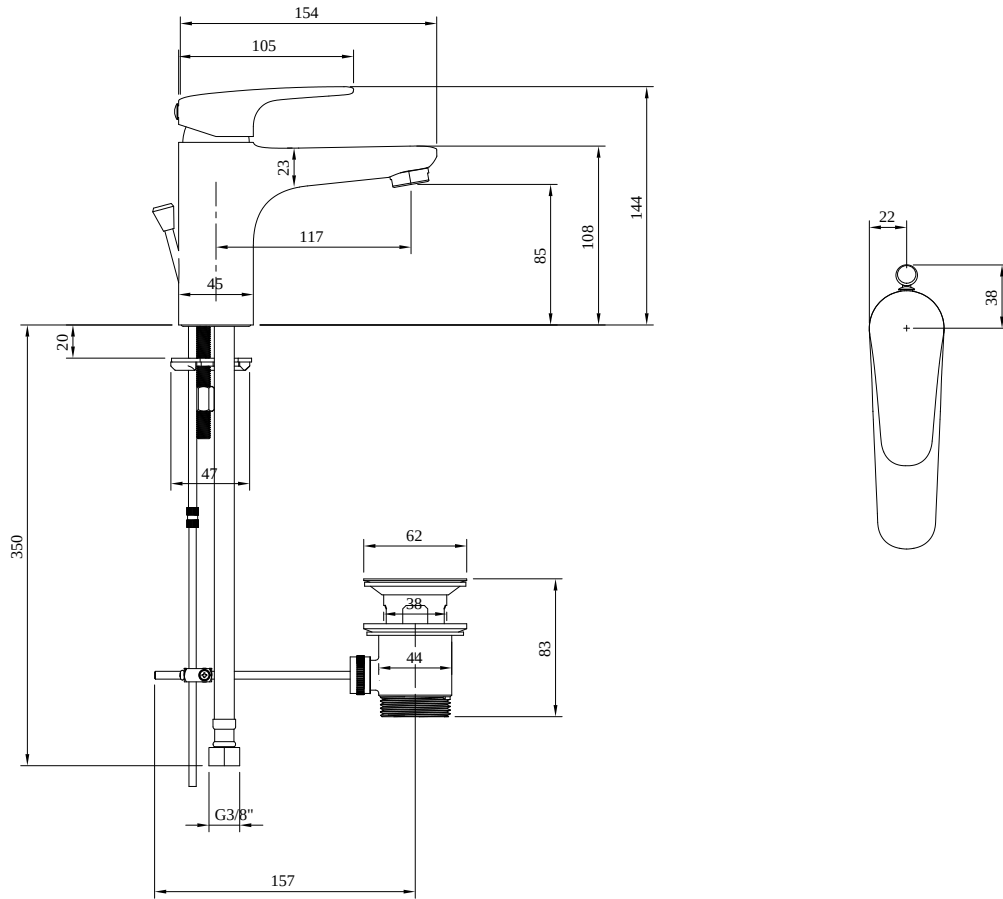

### PRODUCT INFORMATION

Article title	Villeroy & Boch O.novo Start Single-lever basin mixer with draw bar outlet fitting, Chrome
Article number	TVW10510111061
Assembly / Assembly type	Deck-mounted
Scope of delivery	1 x tap fitting , 1 x aerator key 1 x outlet fitting 1 x fastening 2 x connecting hoses 1 x installation instructions
Length in mm	155
Width in mm	45
Height in mm	144
Collection	O.novo Start
Weight in kg	1.458
Material	Brass
Surface	glossy
Colour name	Chrome
EAN number	4051202568900
Model number	TVW105101110
Air plus	An aerator enriches the water with air for a particularly soft, water-saving jet
Easy clean	Longer service life: optimum limescale removal by simply rubbing nozzles and aerators clean
Aqua smart	Sustainable, limited water flow: saving water without sacrificing on performance
Tap smartpressure	Constant water flow rate for washbasin mixers regardless of pressure fluctuations in the piping system
Length of spout in mm	117
Material	Brass
Volume	6,552
Angle jet regulator	10
Cartridge	Cartridge with ceramic discs
Swivel aerator	No
Thermostat	No
Cool Tap	No
Spray types	Comfort jet

Constant water flow rate for washbasin mixers regardless of pressure fluctuations in the piping system

TECHNICAL DRAWINGS

TVW105101110

## FLOW CHART

EXPLOSION DRAWINGS

## BILL OF MATERIALS

No.	Article No.	Description	Quantity
1	TVP00000509000	Aerator set	1
2	TVP10500402061	Handle set	1
5	TVP00000111000	Cartridge	1
8	TVP00000601000	Fastening set	1
10	TVP00000709000	Connecting hoses	1
49	TVP00000201061	Waste system	1