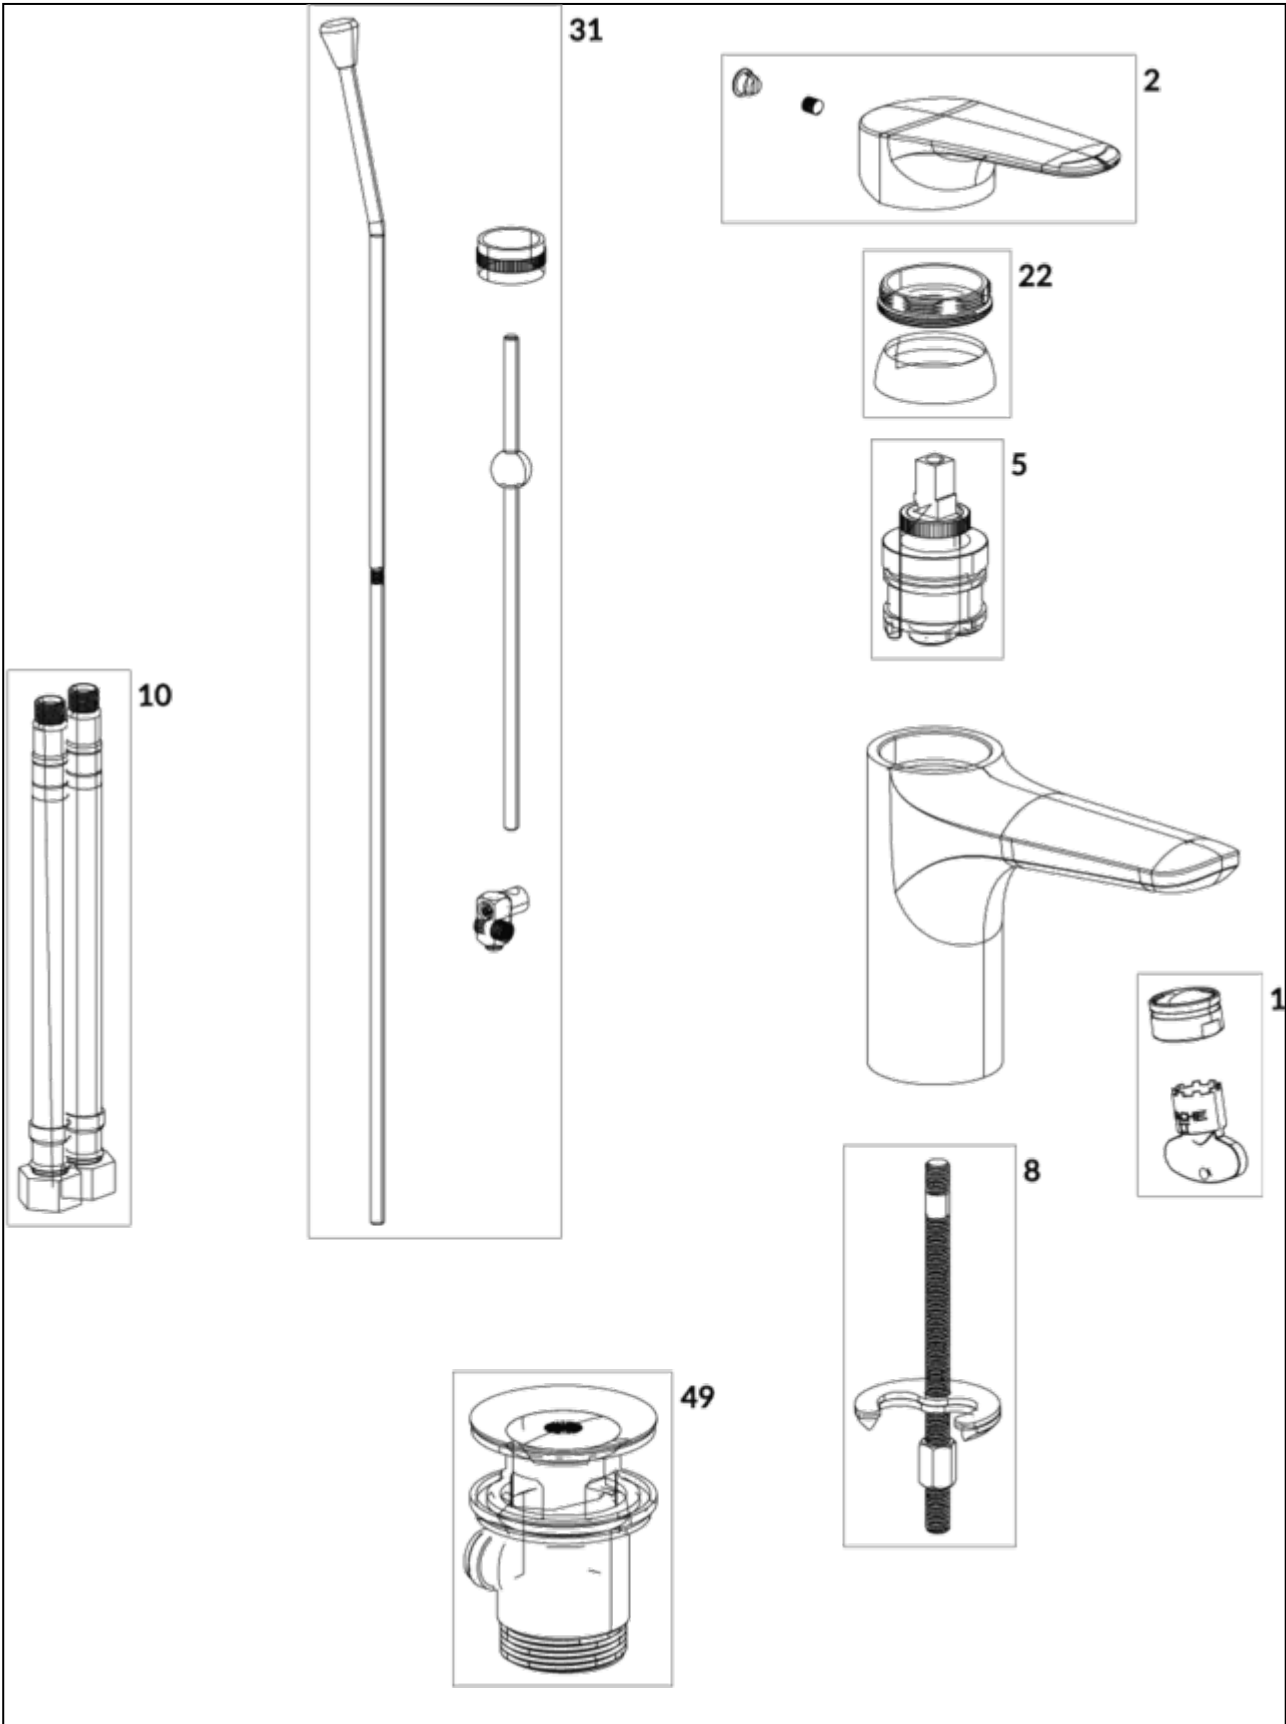

### PRODUCT INFORMATION

Article title	Villeroy & Boch O.novo Start Single-lever basin mixer with draw bar outlet fitting, Chrome
Article number	TVW10510111061
Assembly / Assembly type	Deck-mounted
Scope of delivery	1 x tap fitting , 1 x aerator key 1 x outlet fitting 1 x fastening 2 x connecting hoses 1 x installation instructions
Length in mm	155
Width in mm	45
Height in mm	144
Collection	O.novo Start
Weight in kg	1.458
Material	Brass
Surface	glossy
Colour name	Chrome
EAN number	4051202568900
Model number	TVW105101110
Air plus	An aerator enriches the water with air for a particularly soft, water-saving jet
Easy clean	Longer service life: optimum limescale removal by simply rubbing nozzles and aerators clean
Aqua smart	Sustainable, limited water flow: saving water without sacrificing on performance
Tap smartpressure	Constant water flow rate for washbasin mixers regardless of pressure fluctuations in the piping system
Length of spout in mm	117
Material	Brass
Volume	6,552
Angle jet regulator	10
Cartridge	Cartridge with ceramic discs
Swivel aerator	No
Thermostat	No
Cool Tap	No
Spray types	Comfort jet

Constant water flow rate for washbasin mixers regardless of pressure fluctuations in the piping system

TECHNICAL DRAWINGS

TVW105101110

## FLOW CHART

EXPLOSION DRAWINGS

## BILL OF MATERIALS

No.	Article No.	Description	Quantity
1	TVP00000509000	Aerator set	1
2	TVP10500402061	Handle set	1
5	TVP00000111000	Cartridge	1
8	TVP00000601000	Fastening set	1
10	TVP00000709000	Connecting hoses	1
49	TVP00000201061	Waste system	1