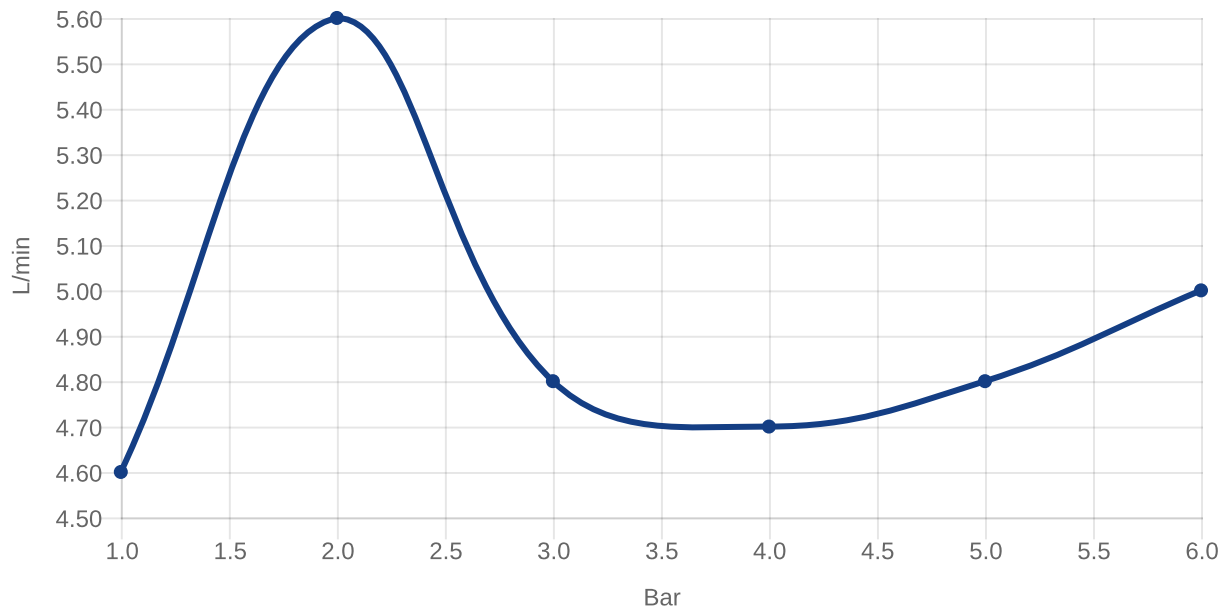

## CHARACTERISTICS

An aerator enriches the water with air for a particularly soft, water-saving jet

Sustainable, limited water flow: saving water without sacrificing on performance

Longer service life: optimum limescale removal by simply rubbing nozzles and aerators clean

Constant water flow rate for washbasin mixers regardless of pressure fluctuations in the piping system

TECHNICAL DRAWINGS

TVW105101110

## FLOW CHART

EXPLOSION DRAWINGS