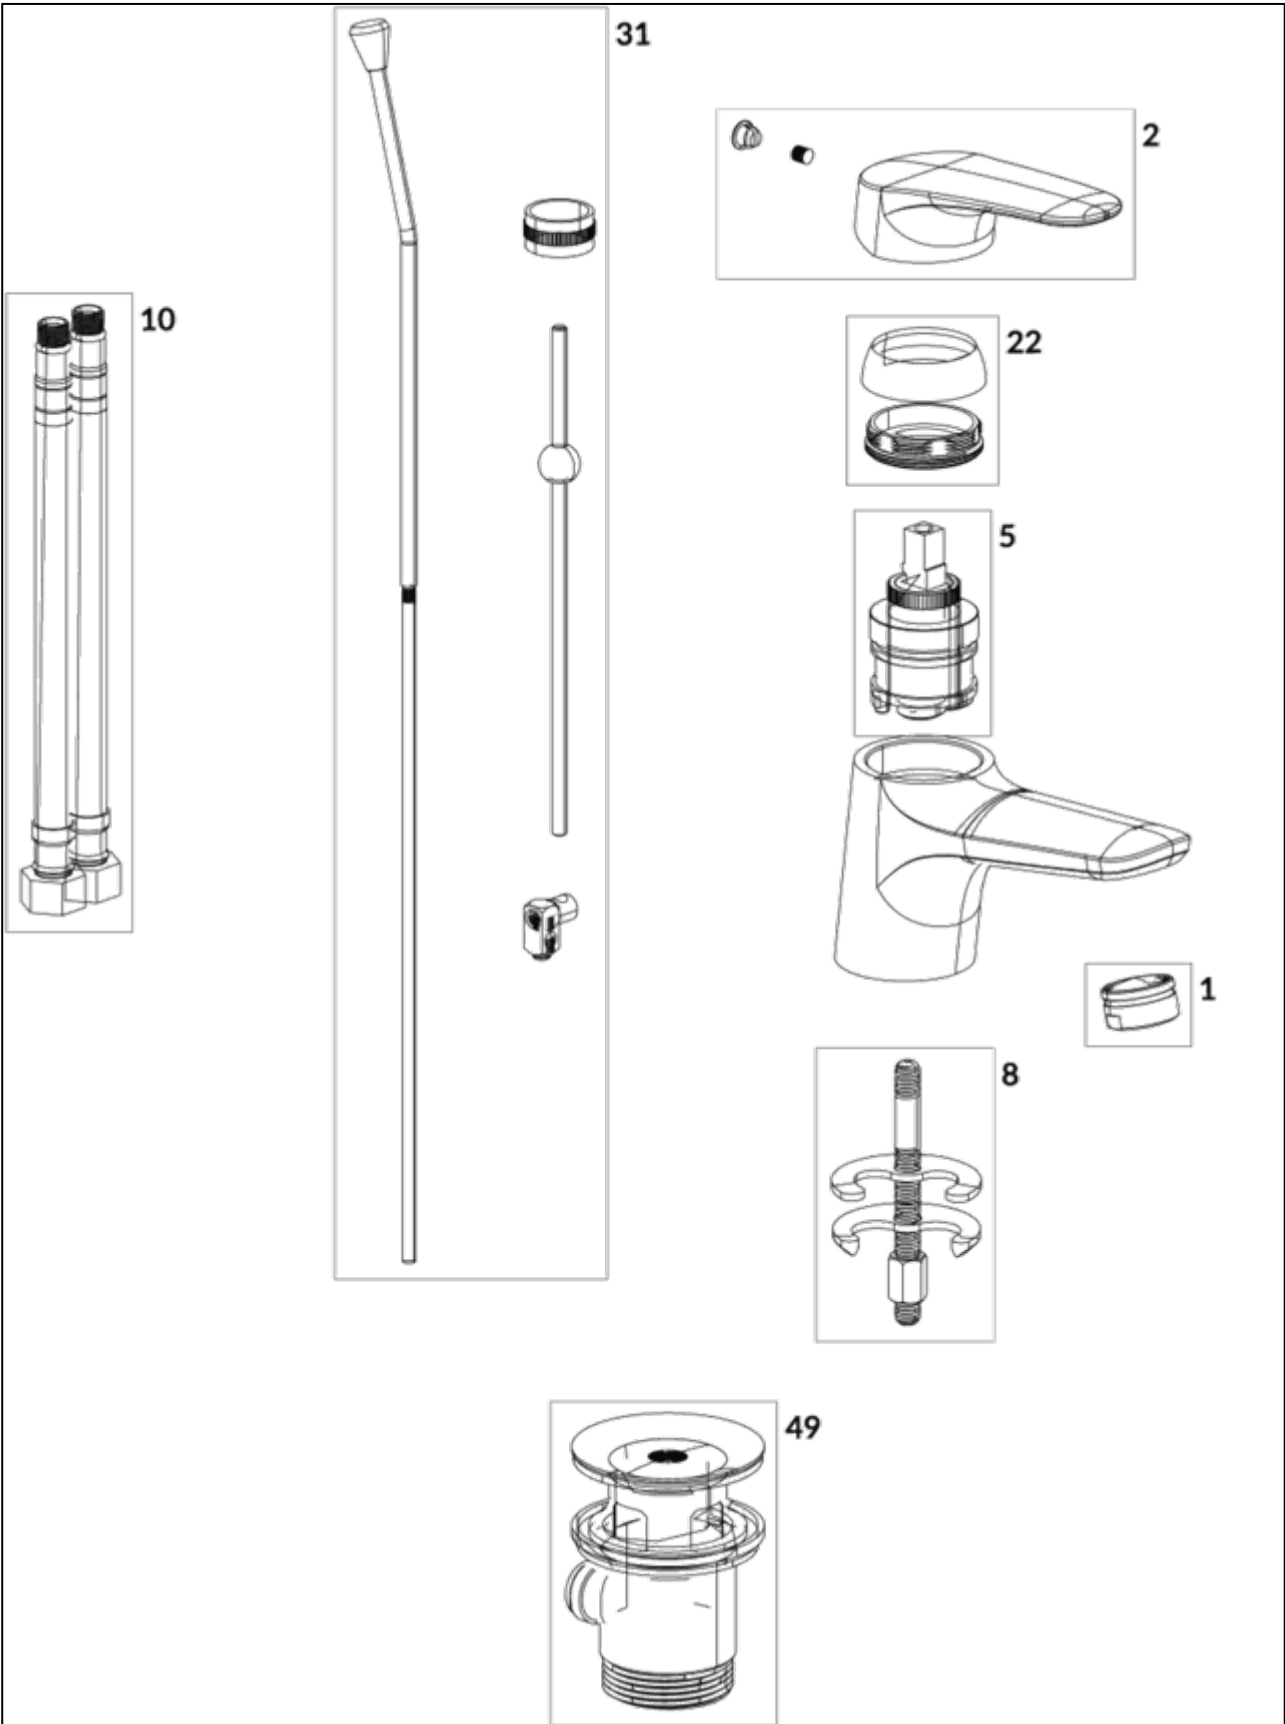

BASIN MIXERS O.NOVO START

PRODUCT INFORMATION

Article title	Villeroy & Boch O.novo Start Single-lever basin mixer with draw bar outlet fitting, Chrome
Article number	TVW10514111061
Assembly / Assembly type	Deck-mounted
Scope of delivery	1 x tap fitting , 1 x aerator key 1 x outlet fitting 1 x fastening 2 x connecting hoses 1 x installation instructions
Length in mm	133
Width in mm	45
Height in mm	104
Collection	O.novo Start
Weight in kg	1.221
Material	Brass
Surface	glossy
Colour name	Chrome
EAN number	4051202568382
Model number	TVW105141110
Air plus	An aerator enriches the water with air for a particularly soft, water-saving jet
Easy clean	Longer service life: optimum limescale removal by simply rubbing nozzles and aerators clean
Aqua smart	Sustainable, limited water flow: saving water without sacrificing on performance
Tap smartpressure	Constant water flow rate for washbasin mixers regardless of pressure fluctuations in the piping system
Length of spout in mm	107
Material	Brass
Volume	6,552
Angle jet regulator	14
Cartridge	Cartridge with ceramic discs
Swivel aerator	No
Thermostat	No
Cool Tap	No
Spray types	Comfort jet

COLOURS

Colour	Description	Article number	EAN
	Chrome	TVW10514111061	4051202568382

CHARACTERISTICS

An aerator enriches the water with air for a particularly soft, water-saving jet

Sustainable, limited water flow: saving water without sacrificing on performance

Longer service life: optimum limescale removal by simply rubbing nozzles and aerators clean

Constant water flow rate for washbasin mixers regardless of pressure fluctuations in the piping system

TECHNICAL DRAWINGS

TVW105141110

FLOW CHART

EXPLOSION DRAWINGS

BILL OF MATERIALS

No.	Article No.	Description	Quantity
1	TVP00000509000	Aerator set	1
2	TVP10500401061	Handle set	1
5	TVP00000111000	Cartridge	1
8	TVP00000601000	Fastening set	1
10	TVP00000709000	Connecting hoses	1
49	TVP00000201061	Waste system	1