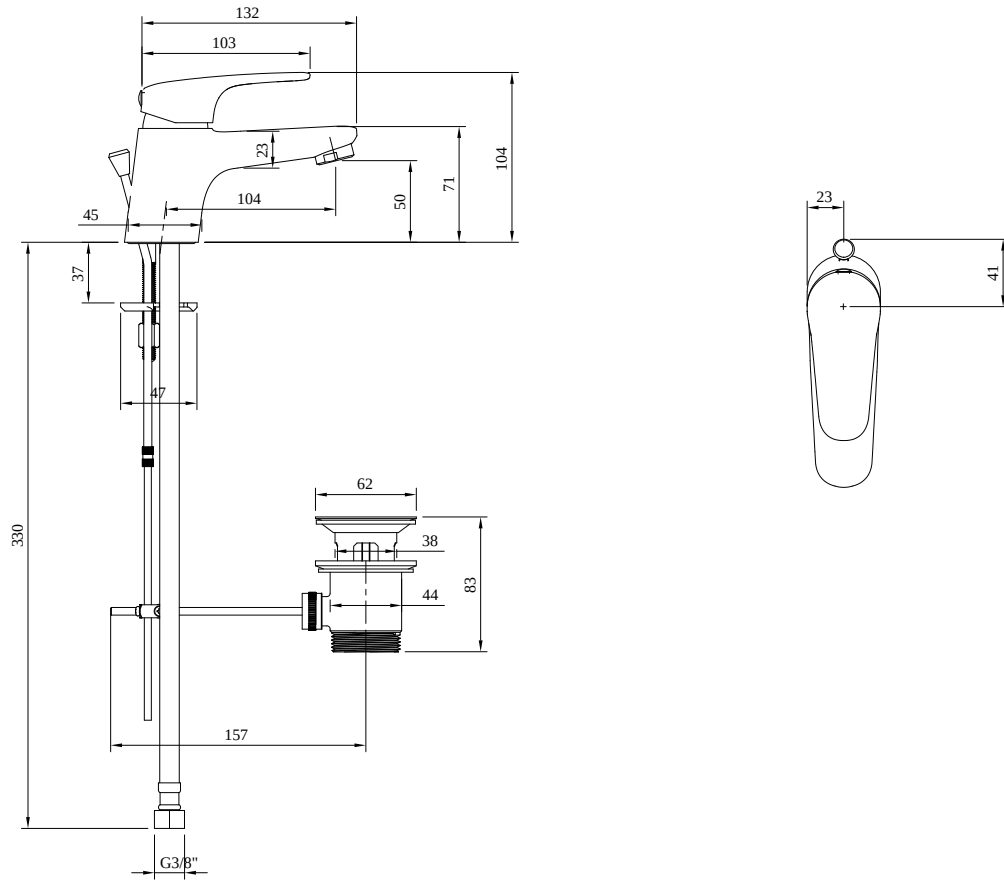

BASIN MIXERS O.NOVO START

PRODUCT INFORMATION

Article title	Villeroy & Boch O.novo Start Single-lever basin mixer with draw bar outlet fitting, Chrome
Article number	TVW10514111061
Assembly / Assembly type	Deck-mounted
Scope of delivery	1 x tap fitting , 1 x aerator key 1 x outlet fitting 1 x fastening 2 x connecting hoses 1 x installation instructions
Length in mm	133
Width in mm	45
Height in mm	104
Collection	O.novo Start
Weight in kg	1.221
Material	Brass
Surface	glossy
Colour name	Chrome
EAN number	4051202568382
Model number	TVW105141110
Air plus	An aerator enriches the water with air for a particularly soft, water-saving jet
Easy clean	Longer service life: optimum limescale removal by simply rubbing nozzles and aerators clean
Aqua smart	Sustainable, limited water flow: saving water without sacrificing on performance
Tap smartpressure	Constant water flow rate for washbasin mixers regardless of pressure fluctuations in the piping system
Length of spout in mm	107
Material	Brass
Volume	6,552
Angle jet regulator	14
Cartridge	Cartridge with ceramic discs
Swivel aerator	No
Thermostat	No
Cool Tap	No
Spray types	Comfort jet

COLOURS

Colour	Description	Article number	EAN
	Chrome	TVW10514111061	4051202568382

CHARACTERISTICS

An aerator enriches the water with air for a particularly soft, water-saving jet

Sustainable, limited water flow: saving water without sacrificing on performance

Longer service life: optimum limescale removal by simply rubbing nozzles and aerators clean

Constant water flow rate for washbasin mixers regardless of pressure fluctuations in the piping system

TECHNICAL DRAWINGS

TVW105141110

FLOW CHART

EXPLOSION DRAWINGS

BILL OF MATERIALS

No.	Article No.	Description	Quantity
1	TVP00000509000	Aerator set	1
2	TVP10500401061	Handle set	1
5	TVP00000111000	Cartridge	1
8	TVP00000601000	Fastening set	1
10	TVP00000709000	Connecting hoses	1
49	TVP00000201061	Waste system	1