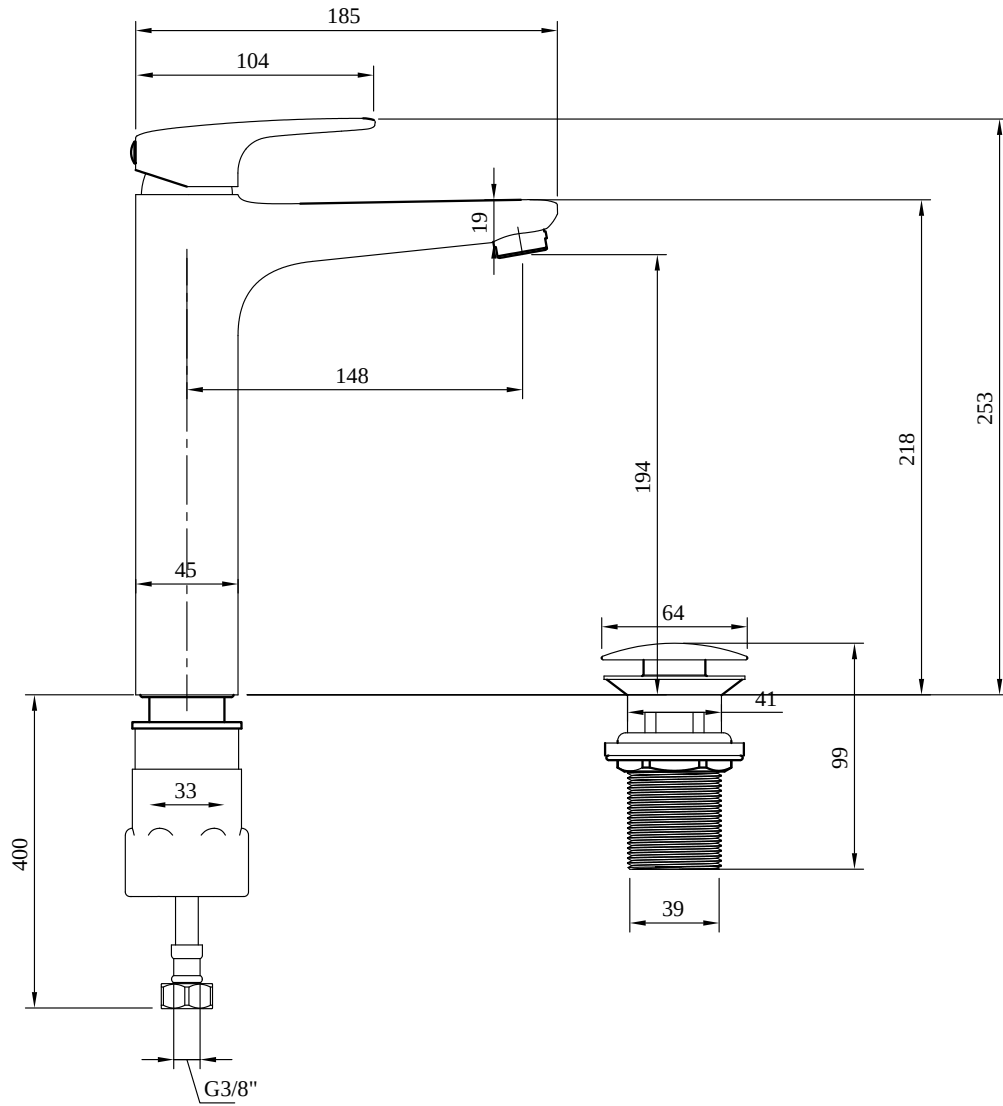

TECHNICAL DRAWINGS

TVW105105110