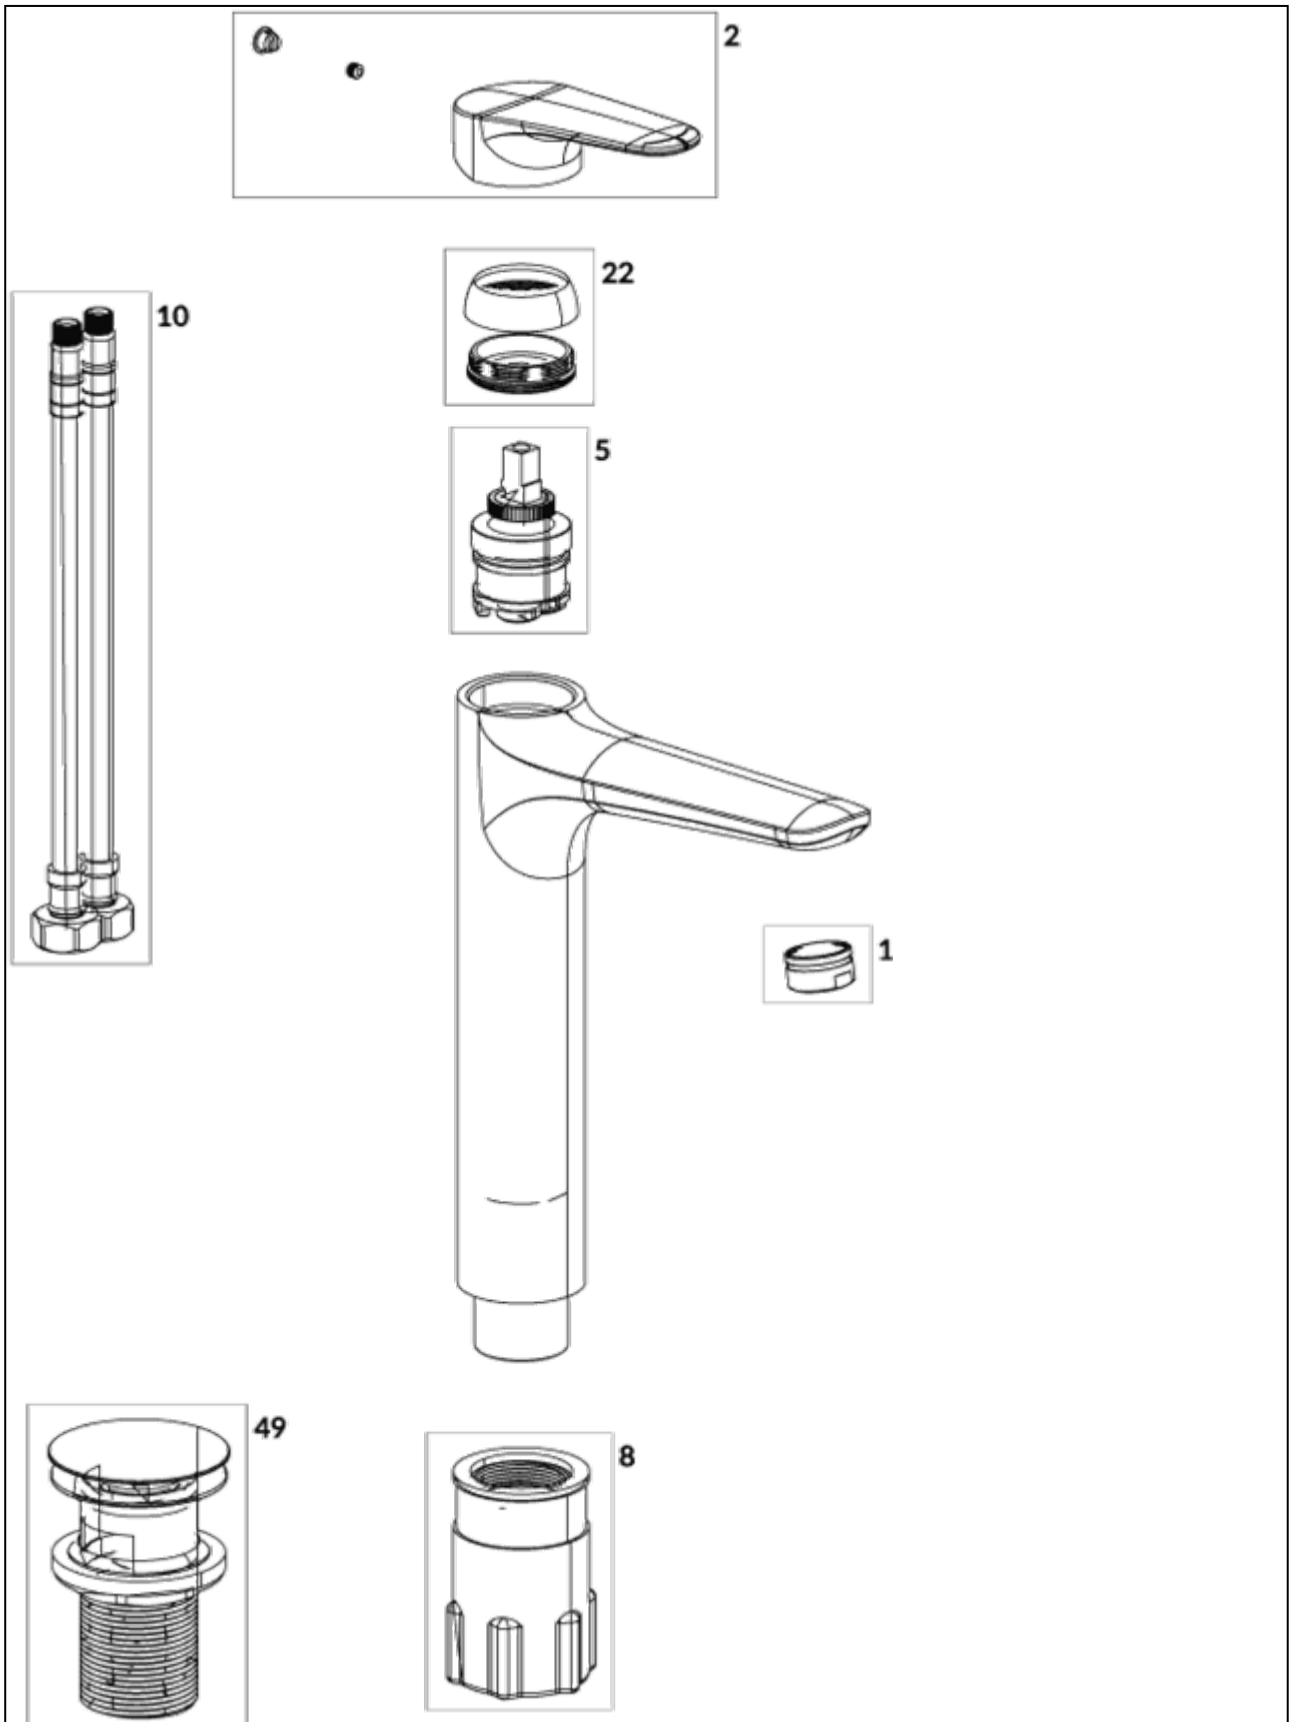

### PRODUCT INFORMATION

Article title	Villeroy & Boch O.novo Start Tall single-lever basin mixer with push-open waste, Chrome
Article number	TVW10510511061
Assembly / Assembly type	Deck-mounted
Scope of delivery	1 x tap fitting , 1 x aerator key 1 x outlet fitting 1 x fastening 2 x connecting hoses 1 x installation instructions
Length in mm	185
Width in mm	45
Height in mm	253
Collection	O.novo Start
Weight in kg	2.102
Material	Brass
Surface	glossy
Colour name	Chrome
EAN number	4051202568979
Model number	TVW105105110
Air plus	An aerator enriches the water with air for a particularly soft, water-saving jet
Easy clean	Longer service life: optimum limescale removal by simply rubbing nozzles and aerators clean
Comfort plus	Practical tap fitting height, ideal for combination with surface-mounted washbasins
Aqua smart	Sustainable, limited water flow: saving water without sacrificing on performance
Tap smartpressure	Constant water flow rate for washbasin mixers regardless of pressure fluctuations in the piping system
Length of spout in mm	148
Material	Brass
Volume	6,552
Angle jet regulator	10
Cartridge	Cartridge with ceramic discs
Swivel aerator	No
Thermostat	No
Cool Tap	No
Spray types	Comfort jet

## COLOURS

Colour	Description	Article number	EAN
	Chrome	TVW10510511061	4051202568979

## CHARACTERISTICS

An aerator enriches the water with air for a particularly soft, water-saving jet

Sustainable, limited water flow: saving water without sacrificing on performance

Practical tap fitting height, ideal for combination with surface-mounted washbasins

## BILL OF MATERIALS

No.	Article No.	Description	Quantity
1	TVP00000509000	Aerator set	1
2	TVP10500402061	Handle set	1
5	TVP00000111000	Cartridge	1
8	TVP00000602000	Fastening set	1
10	TVP00000709000	Connecting hoses	1
49	TVP00000301061	Push-Open waste	1