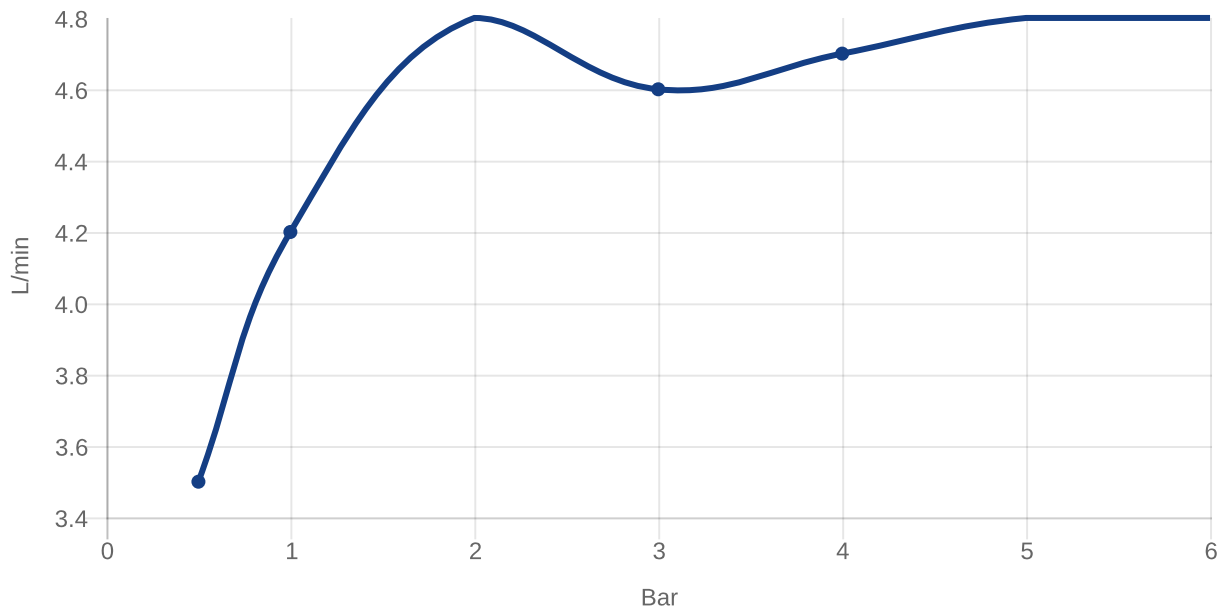

### PRODUCT INFORMATION

Article title	Villeroy & Boch O.novo Start Tall single-lever basin mixer with push-open waste, Chrome
Article number	TVW10510511061
Assembly / Assembly type	Deck-mounted
Scope of delivery	1 x tap fitting , 1 x aerator key 1 x outlet fitting 1 x fastening 2 x connecting hoses 1 x installation instructions
Length in mm	185
Width in mm	45
Height in mm	253
Collection	O.novo Start
Weight in kg	2.102
Material	Brass
Surface	glossy
Colour name	Chrome
EAN number	4051202568979
Model number	TVW105105110
Air plus	An aerator enriches the water with air for a particularly soft, water-saving jet
Easy clean	Longer service life: optimum limescale removal by simply rubbing nozzles and aerators clean
Comfort plus	Practical tap fitting height, ideal for combination with surface-mounted washbasins
Aqua smart	Sustainable, limited water flow: saving water without sacrificing on performance
Tap smartpressure	Constant water flow rate for washbasin mixers regardless of pressure fluctuations in the piping system
Length of spout in mm	148
Material	Brass
Volume	6,552
Angle jet regulator	10
Cartridge	Cartridge with ceramic discs
Swivel aerator	No
Thermostat	No
Cool Tap	No
Spray types	Comfort jet

## CHARACTERISTICS

An aerator enriches the water with air for a particularly soft, water-saving jet

Sustainable, limited water flow: saving water without sacrificing on performance

Practical tap fitting height, ideal for combination with surface-mounted washbasins

Longer service life: optimum limescale removal by simply rubbing nozzles and aerators clean

Constant water flow rate for washbasin mixers regardless of pressure fluctuations in the piping system

TECHNICAL DRAWINGS

## FLOW CHART

EXPLOSION DRAWINGS