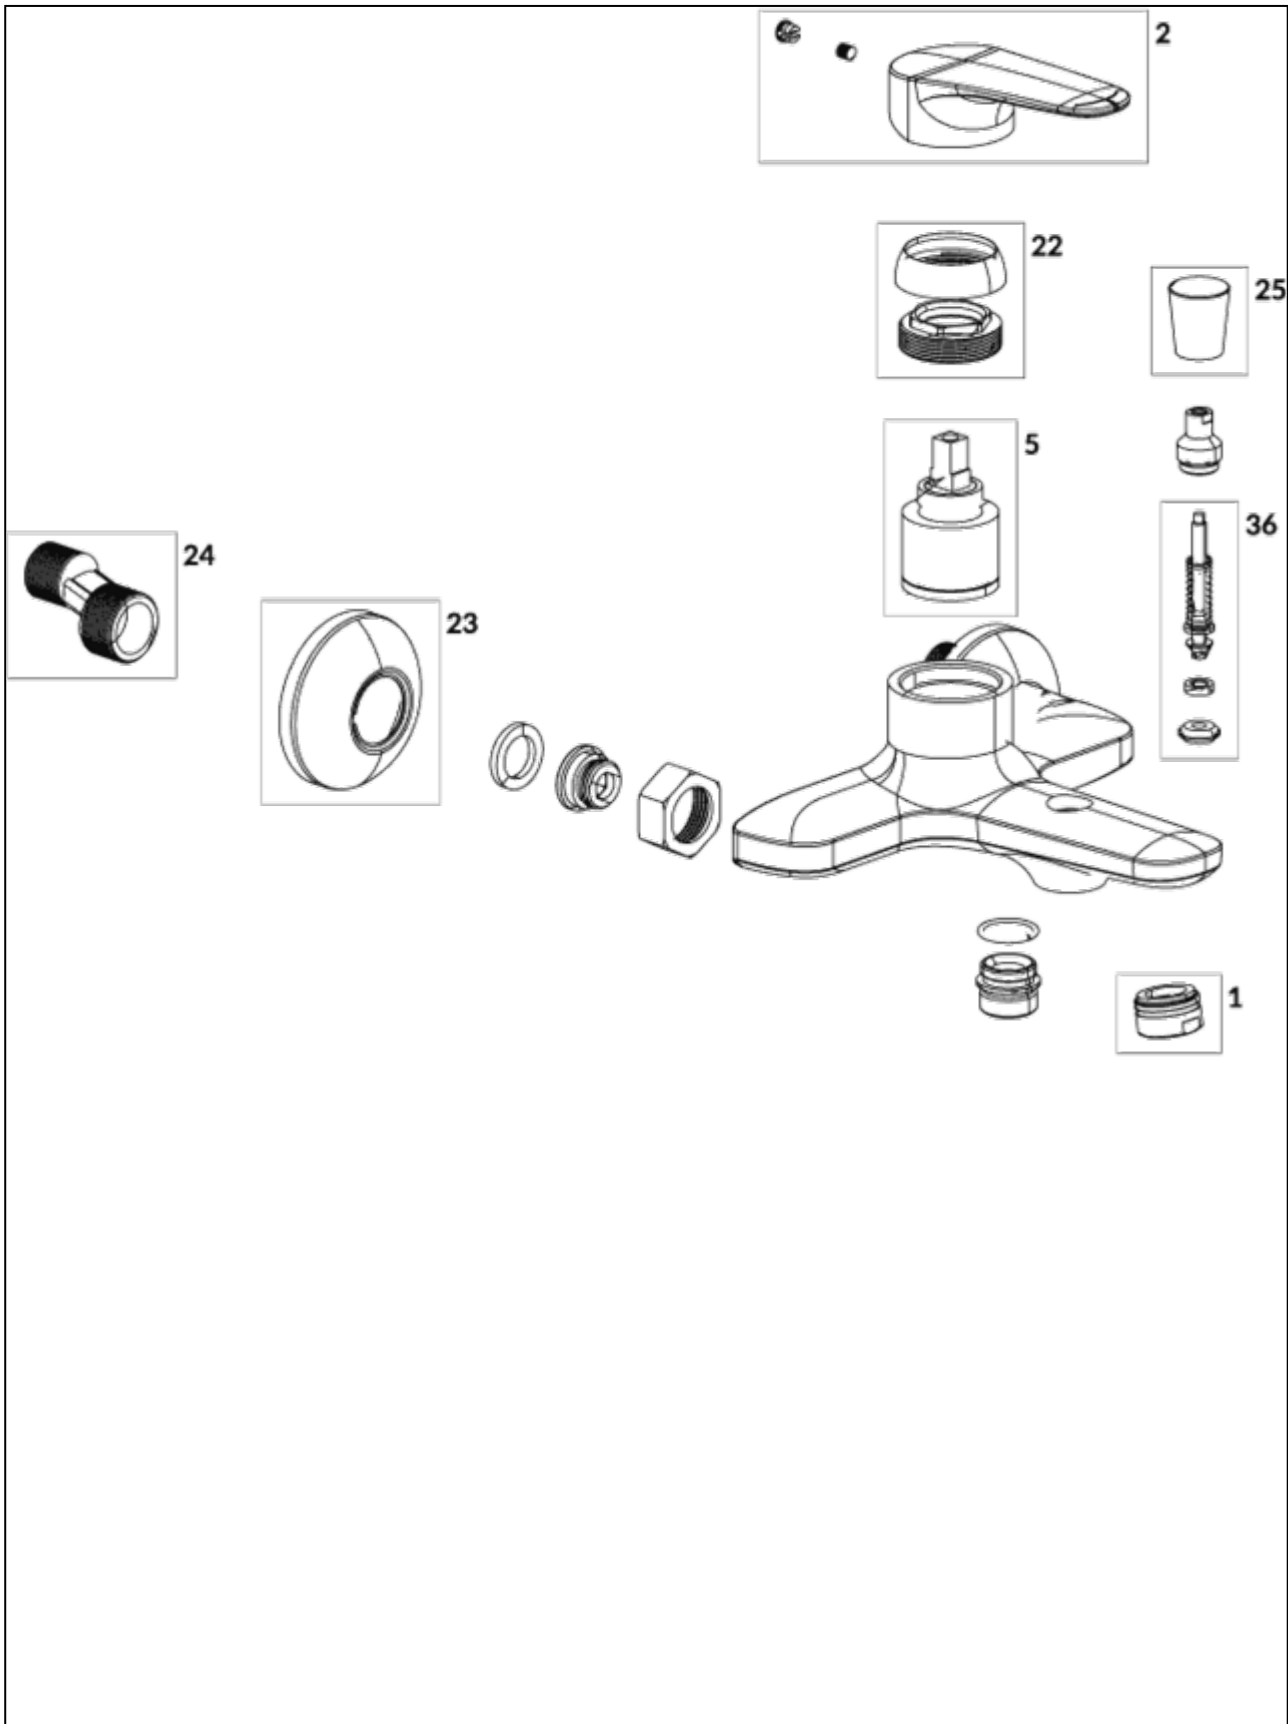

BATH & SHOWER MIXER O.NOVO START

PRODUCT INFORMATION

Article title	Villeroy & Boch O.novo Start Single-lever bath & shower mixer, Chrome
Article number	TVT10550111061
Assembly / Assembly type	wall-mounted
Scope of delivery	1 x tap fitting , 1 x fastening 2 x S-connections 1 x installation instructions
Length in mm	151
Width in mm	215
Height in mm	106
Collection	O.novo Start
Weight in kg	1.538
Material	Brass
Surface	glossy
Colour name	Chrome
EAN number	4051202569037
Model number	TVT105501110
Air plus	An aerator enriches the water with air for a particularly soft, water-saving jet
Easy clean	Longer service life: optimum limescale removal by simply rubbing nozzles and aerators clean
Spacing of connection spigots in mm	150
Material	Brass
Volume	4,974
Angle jet regulator	10
Cartridge	Cartridge with ceramic discs
Swivel aerator	No
Thermostat	No
Cool Tap	No
Spray types	Comfort jet

COLOURS

Colour	Description	Article number	EAN
	Chrome	TVT10550111061	4051202569037

CHARACTERISTICS

An aerator enriches the water with air for a particularly soft, water-saving jet

Longer service life: optimum limescale removal by simply rubbing nozzles and aerators clean

EXPLOSION DRAWINGS

BILL OF MATERIALS

No.	Article No.	Description	Quantity
1	TVP00000511000	Aerator set	1
2	TVP10500402061	Handle set	1
5	TVP00000102000	Cartridge	1
25	TVP00000814000	Button selector	1
36	TVP00000810000	Diverter	1