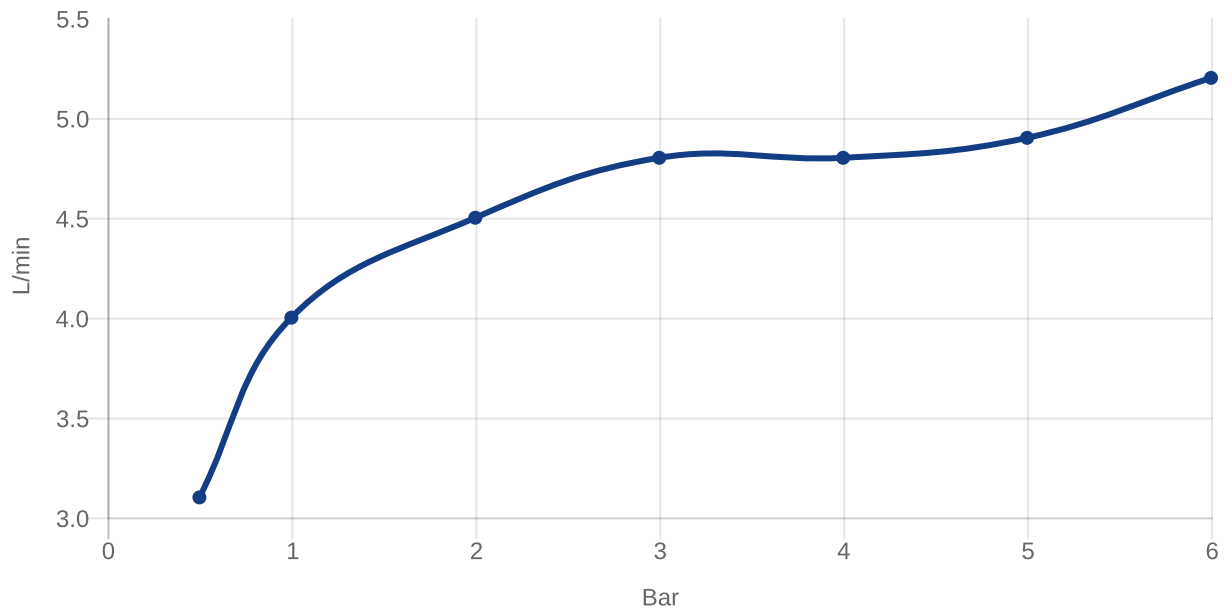

BASIN MIXERS O.NOVO

PRODUCT INFORMATION

Article title	Villeroy & Boch O.novo Tall single-lever basin mixer with push-open waste, Chrome
Article number	TVW10410511061
Assembly / Assembly type	Deck-mounted
Scope of delivery	1 x tap fitting , 1 x aerator key 1 x outlet fitting 1 x fastening 2 x connecting hoses 1 x installation instructions
Length in mm	200
Width in mm	50
Height in mm	295
Collection	O.novo
Weight in kg	2.363
Material	Brass
Surface	glossy
Colour name	Chrome
EAN number	4051202465155
Model number	TVW104105110
Air plus	An aerator enriches the water with air for a particularly soft, water-saving jet
Easy clean	Longer service life: optimum limescale removal by simply rubbing nozzles and aerators clean
Comfort plus	Practical tap fitting height, ideal for combination with surface-mounted washbasins
Aqua smart	Sustainable, limited water flow: saving water without sacrificing on performance
Tap smartpressure	Constant water flow rate for washbasin mixers regardless of pressure fluctuations in the piping system
Length of spout in mm	165
Material	Brass
Volume	9,488
Angle jet regulator	5
Cartridge	Cartridge with ceramic discs
Swivel aerator	No
Thermostat	No
Cool Tap	No
Spray types	Comfort jet

Practical tap fitting height, ideal for combination with surface-mounted washbasins

Longer service life: optimum limescale removal by simply rubbing nozzles and aerators clean

Constant water flow rate for washbasin mixers regardless of pressure fluctuations in the piping system

TECHNICAL DRAWINGS

TVW104105110

FLOW CHART

EXPLOSION DRAWINGS

BILL OF MATERIALS

No.	Article No.	Description	Quantity
1	TVP00000513000	Aerator set	1
2	TVP10400409061	Handle set	1
5	TVP00000105000	Cartridge	1
10	TVP00000702000	Connecting hoses	1
49	TVP00000301061	Push-Open waste	1