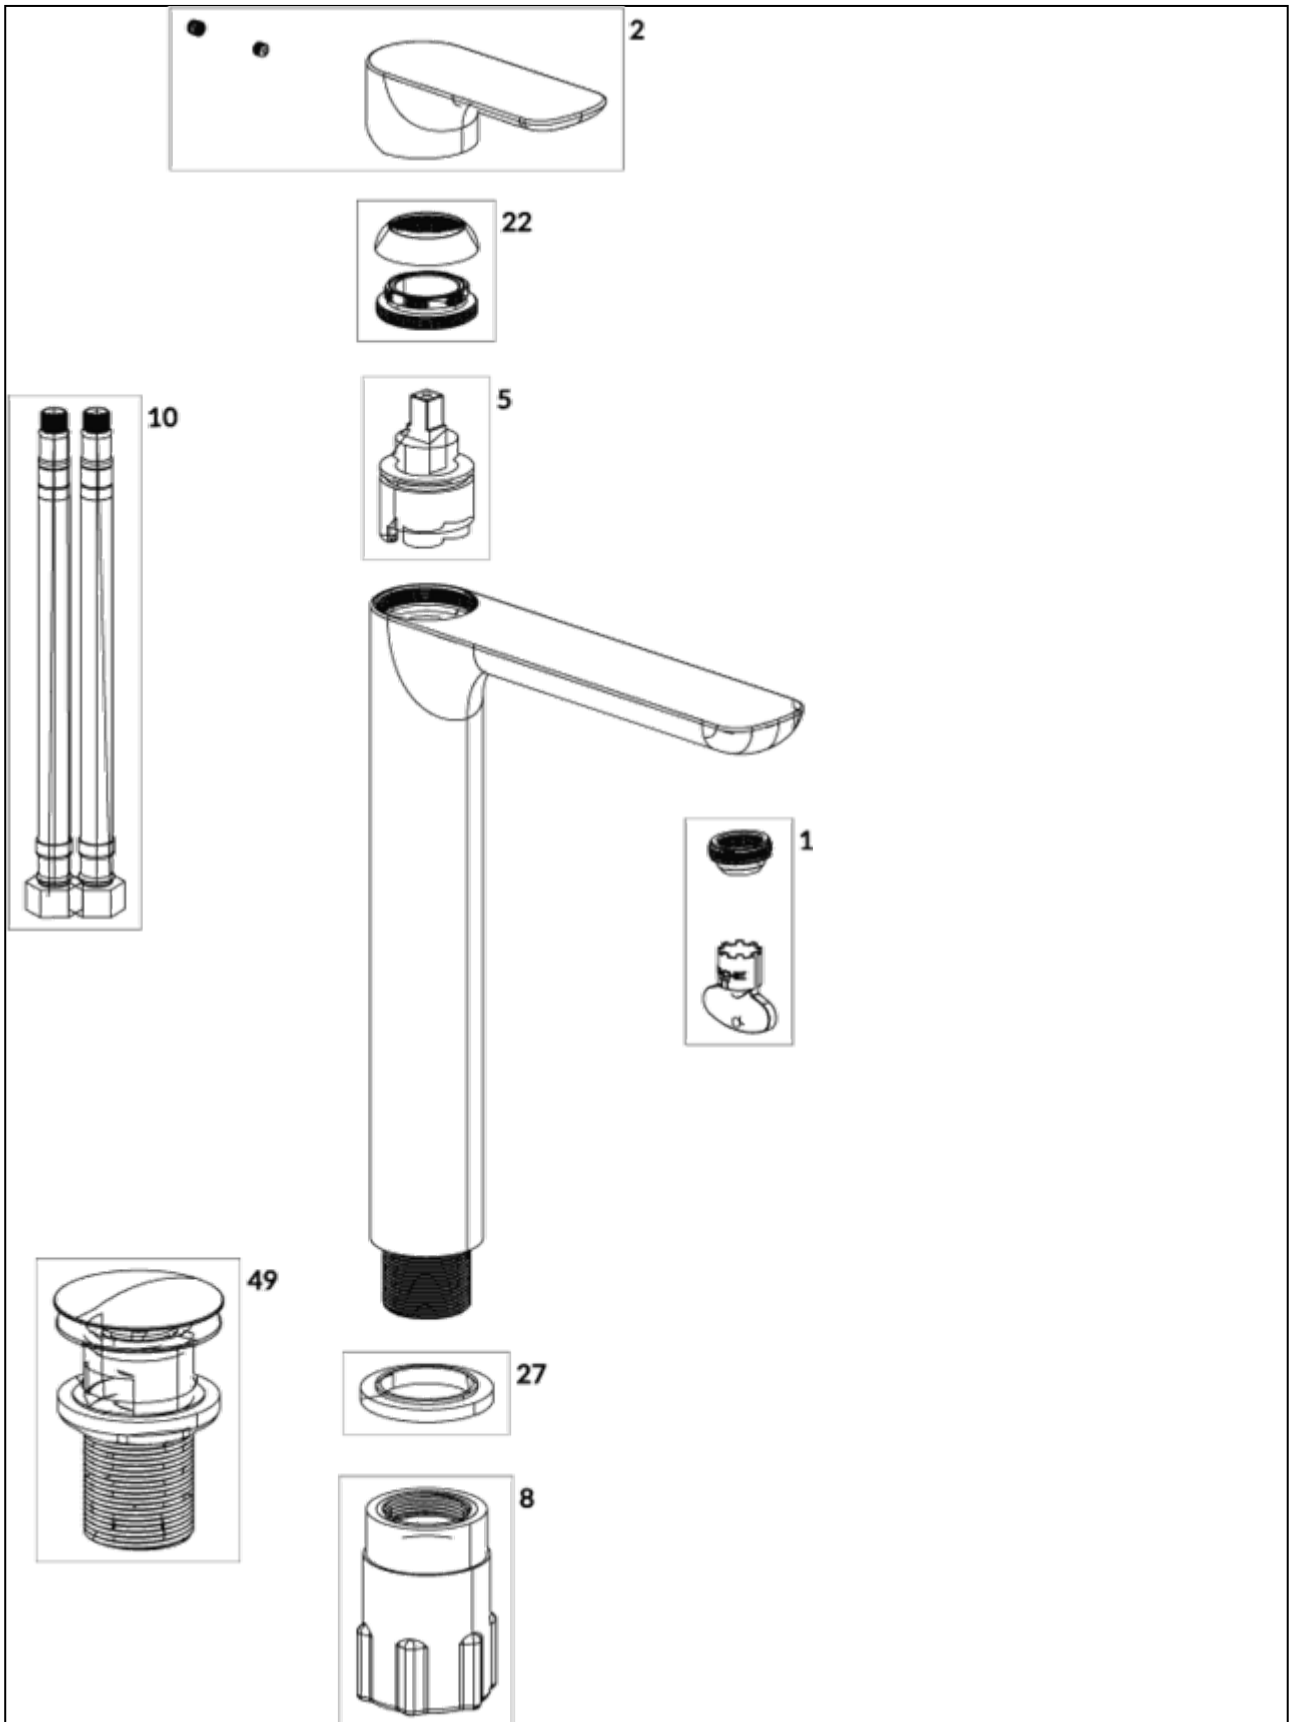

BASIN MIXERS O.NOVO

PRODUCT INFORMATION

Article title	Villeroy & Boch O.novo Tall single-lever basin mixer with push-open waste, Chrome
Article number	TVW10410511061
Assembly / Assembly type	Deck-mounted
Scope of delivery	1 x tap fitting , 1 x aerator key 1 x outlet fitting 1 x fastening 2 x connecting hoses 1 x installation instructions
Length in mm	200
Width in mm	50
Height in mm	295
Collection	O.novo
Weight in kg	2.363
Material	Brass
Surface	glossy
Colour name	Chrome
EAN number	4051202465155
Model number	TVW104105110
Air plus	An aerator enriches the water with air for a particularly soft, water-saving jet
Easy clean	Longer service life: optimum limescale removal by simply rubbing nozzles and aerators clean
Comfort plus	Practical tap fitting height, ideal for combination with surface-mounted washbasins
Aqua smart	Sustainable, limited water flow: saving water without sacrificing on performance
Tap smartpressure	Constant water flow rate for washbasin mixers regardless of pressure fluctuations in the piping system
Length of spout in mm	165
Material	Brass
Volume	9,488
Angle jet regulator	5
Cartridge	Cartridge with ceramic discs
Swivel aerator	No
Thermostat	No
Cool Tap	No
Spray types	Comfort jet

Practical tap fitting height, ideal for combination with surface-mounted washbasins

Longer service life: optimum limescale removal by simply rubbing nozzles and aerators clean

Constant water flow rate for washbasin mixers regardless of pressure fluctuations in the piping system

TECHNICAL DRAWINGS

TVW104105110

FLOW CHART

EXPLOSION DRAWINGS

BILL OF MATERIALS

No.	Article No.	Description	Quantity
1	TVP00000513000	Aerator set	1
2	TVP10400409061	Handle set	1
5	TVP00000105000	Cartridge	1
10	TVP00000702000	Connecting hoses	1
49	TVP00000301061	Push-Open waste	1