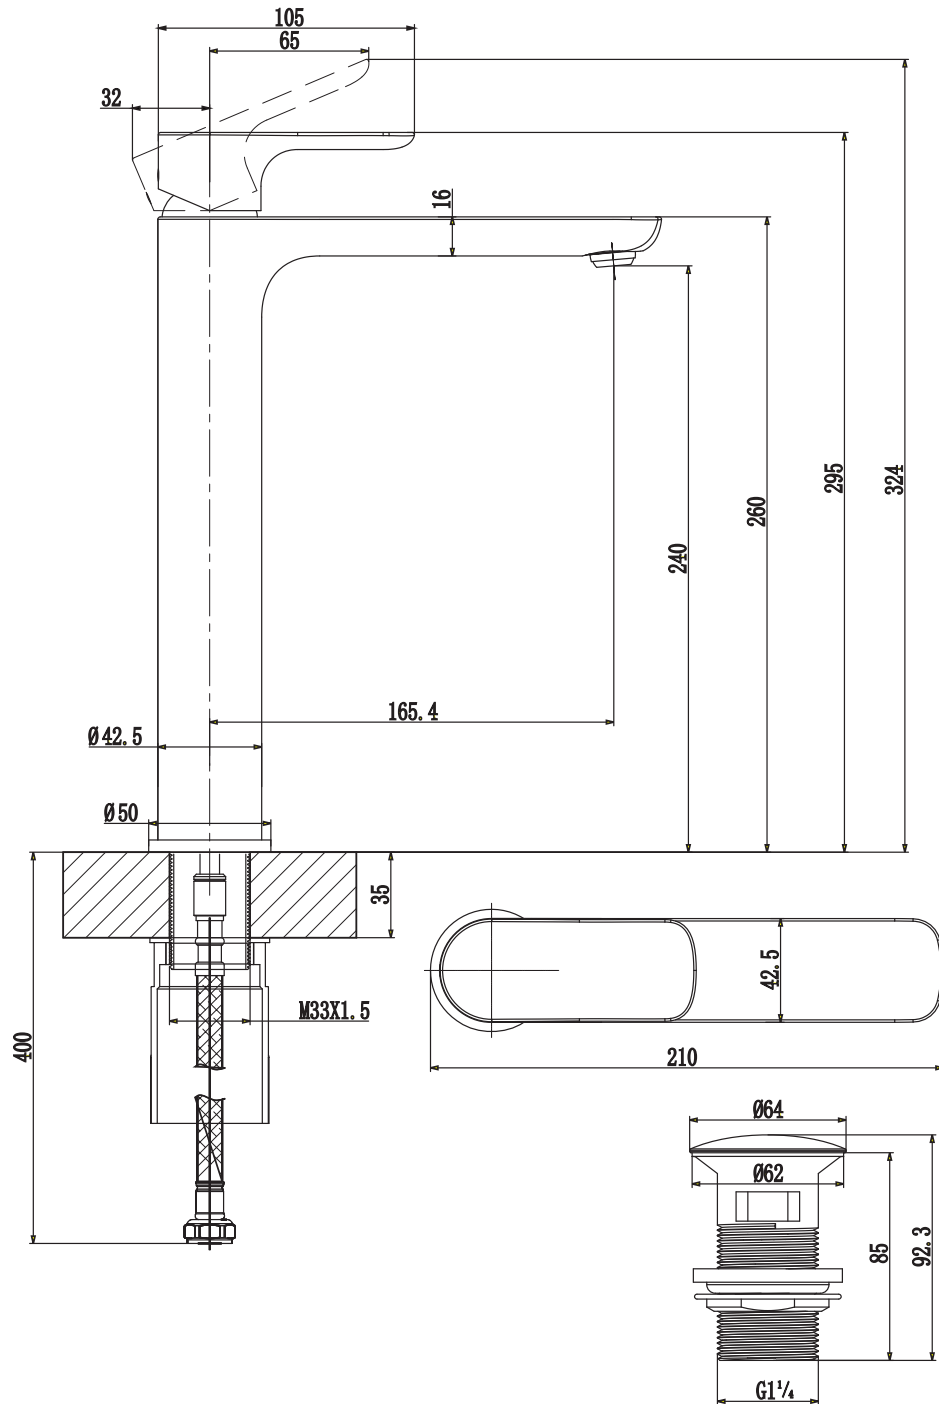

BASIN MIXERS O.NOVO

PRODUCT INFORMATION

Article title	Villeroy & Boch O.novo Tall single-lever basin mixer with push-open waste, Chrome
Article number	TVW10410511061
Assembly / Assembly type	Deck-mounted
Scope of delivery	1 x tap fitting , 1 x aerator key 1 x outlet fitting 1 x fastening 2 x connecting hoses 1 x installation instructions
Length in mm	200
Width in mm	50
Height in mm	295
Collection	O.novo
Weight in kg	2.363
Material	Brass
Surface	glossy
Colour name	Chrome
EAN number	4051202465155
Model number	TVW104105110
Air plus	An aerator enriches the water with air for a particularly soft, water-saving jet
Easy clean	Longer service life: optimum limescale removal by simply rubbing nozzles and aerators clean
Comfort plus	Practical tap fitting height, ideal for combination with surface-mounted washbasins
Aqua smart	Sustainable, limited water flow: saving water without sacrificing on performance
Tap smartpressure	Constant water flow rate for washbasin mixers regardless of pressure fluctuations in the piping system
Length of spout in mm	165
Material	Brass
Volume	9,488
Angle jet regulator	5
Cartridge	Cartridge with ceramic discs
Swivel aerator	No
Thermostat	No
Cool Tap	No
Spray types	Comfort jet

Practical tap fitting height, ideal for combination with surface-mounted washbasins

Longer service life: optimum limescale removal by simply rubbing nozzles and aerators clean

Constant water flow rate for washbasin mixers regardless of pressure fluctuations in the piping system

TECHNICAL DRAWINGS

TVW104105110

FLOW CHART

EXPLOSION DRAWINGS

BILL OF MATERIALS

No.	Article No.	Description	Quantity
1	TVP00000513000	Aerator set	1
2	TVP10400409061	Handle set	1
5	TVP00000105000	Cartridge	1
10	TVP00000702000	Connecting hoses	1
49	TVP00000301061	Push-Open waste	1