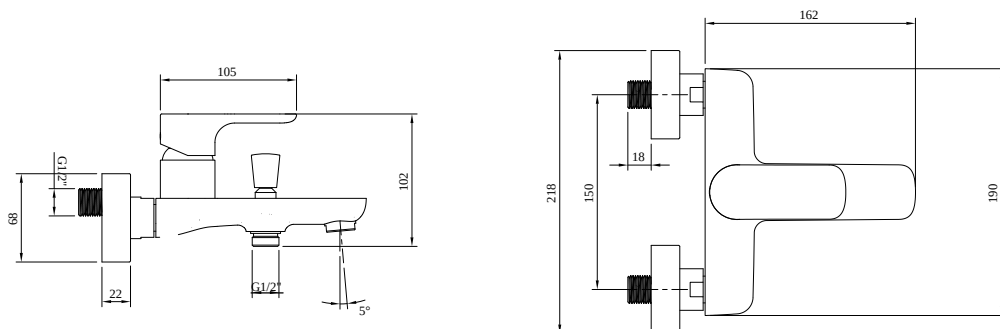

CHARACTERISTICS

An aerator enriches the water with air for a particularly soft, water-saving jet

Longer service life: optimum limescale removal by simply rubbing nozzles and aerators clean

Constant water flow rate for washbasin mixers regardless of pressure fluctuations in the piping system

TECHNICAL DRAWINGS

TVT104001000