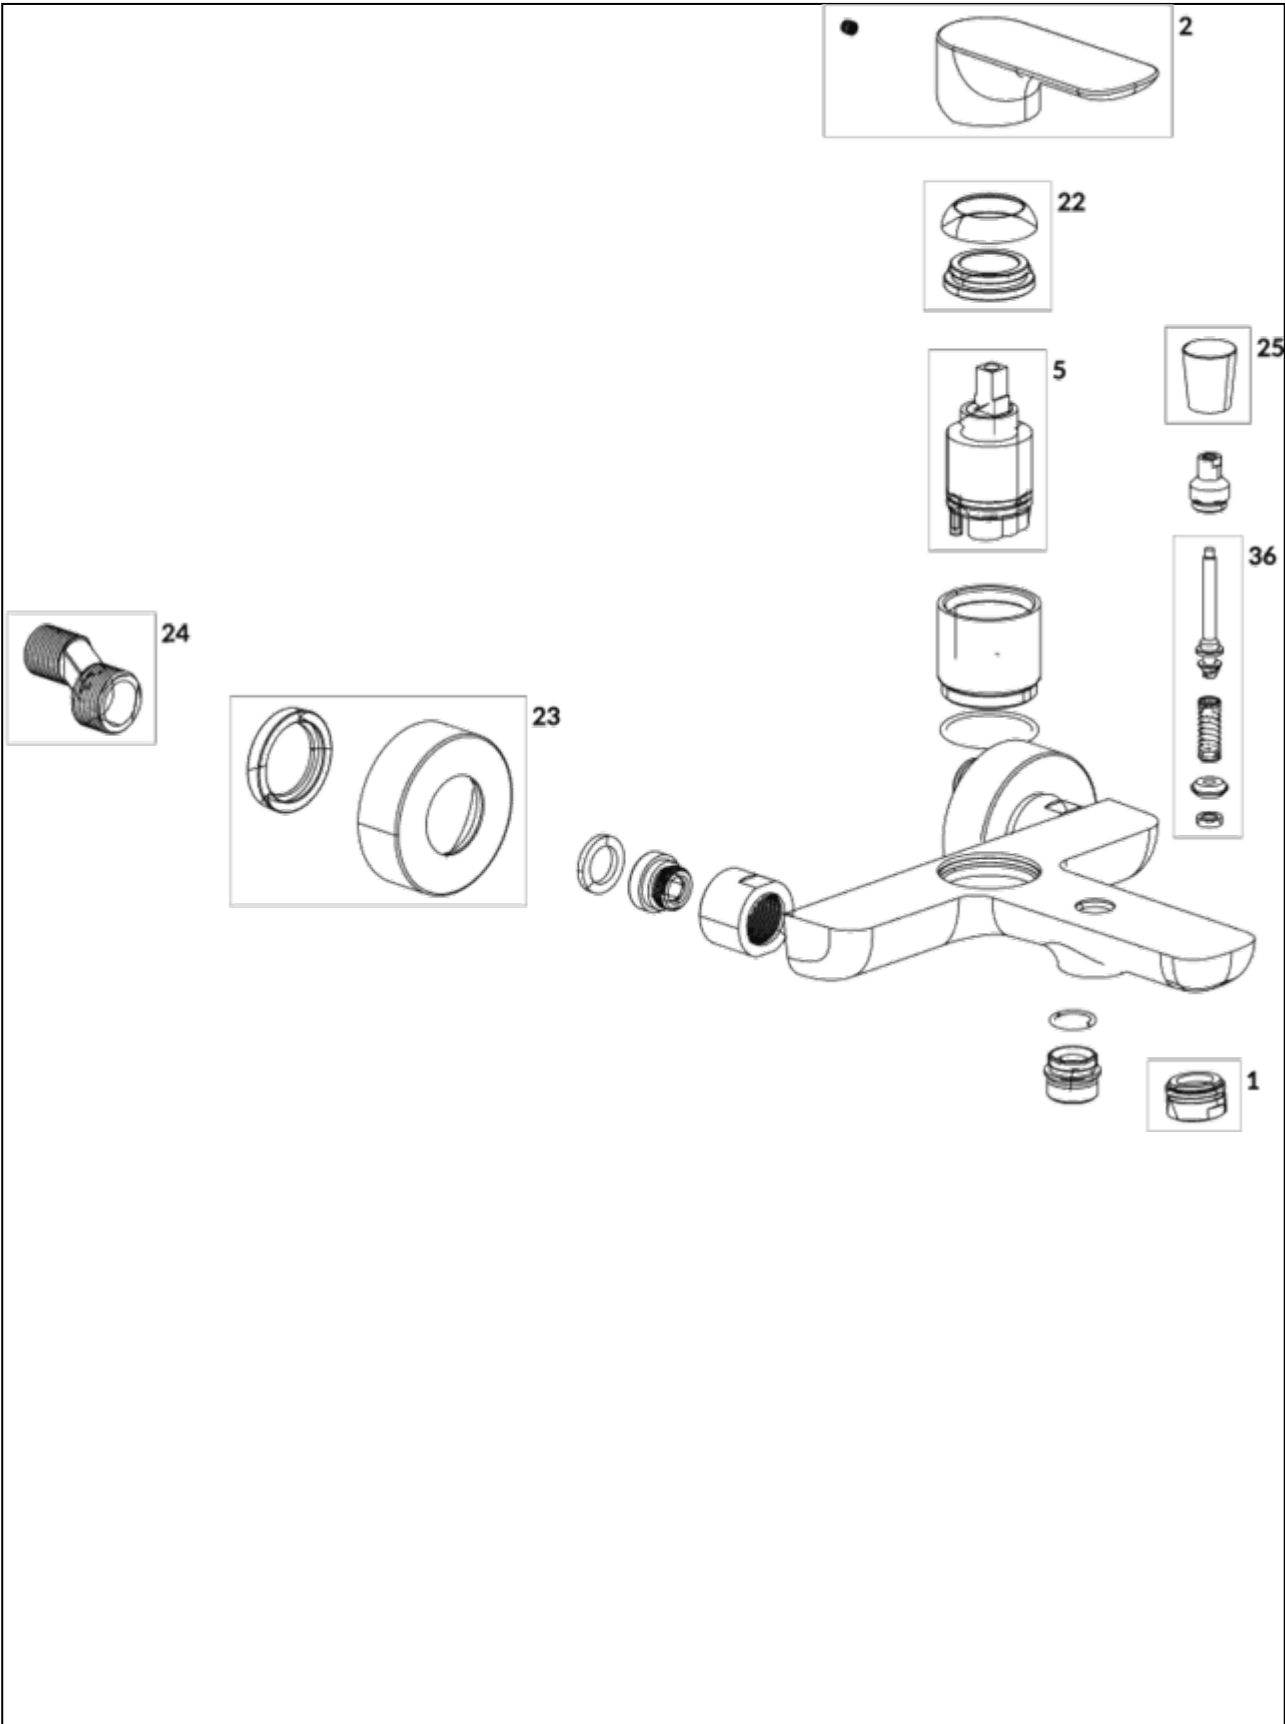

### PRODUCT INFORMATION

Article title	Villeroy & Boch O.novo Single-lever bath & shower mixer, Chrome
Article number	TVT10400100061
Assembly / Assembly type	wall-mounted
Scope of delivery	1 x tap fitting , 1 x fastening 2 x S-connections 1 x installation instructions
Length in mm	162
Width in mm	190
Height in mm	102
Collection	O.novo
Weight in kg	1.448
Material	Brass
Surface	glossy
Colour name	Chrome
EAN number	4051202916657
Model number	TVT104001000
Air plus	An aerator enriches the water with air for a particularly soft, water-saving jet
Easy clean	Longer service life: optimum limescale removal by simply rubbing nozzles and aerators clean
Tap smartpressure	Constant water flow rate for washbasin mixers regardless of pressure fluctuations in the piping system
Length of spout in mm	162
Spacing of connection spigots in mm	150
Material	Brass
Volume	4,959
Angle jet regulator	5
Cartridge	Cartridge with ceramic discs
Swivel aerator	No
Thermostat	No
Cool Tap	No
Spray types	Comfort jet

## TECHNICAL DRAWINGS

## BILL OF MATERIALS

No.	Article No.	Description	Quantity
1	TVP00000511000	Aerator set	1
2	TVP10400409061	Handle set	1
5	TVP00000101000	Cartridge	1
18	TVP00008200000	Weight	1
25	TVP00000814000	Button selector	1
36	TVP00000810000	Diverter	1