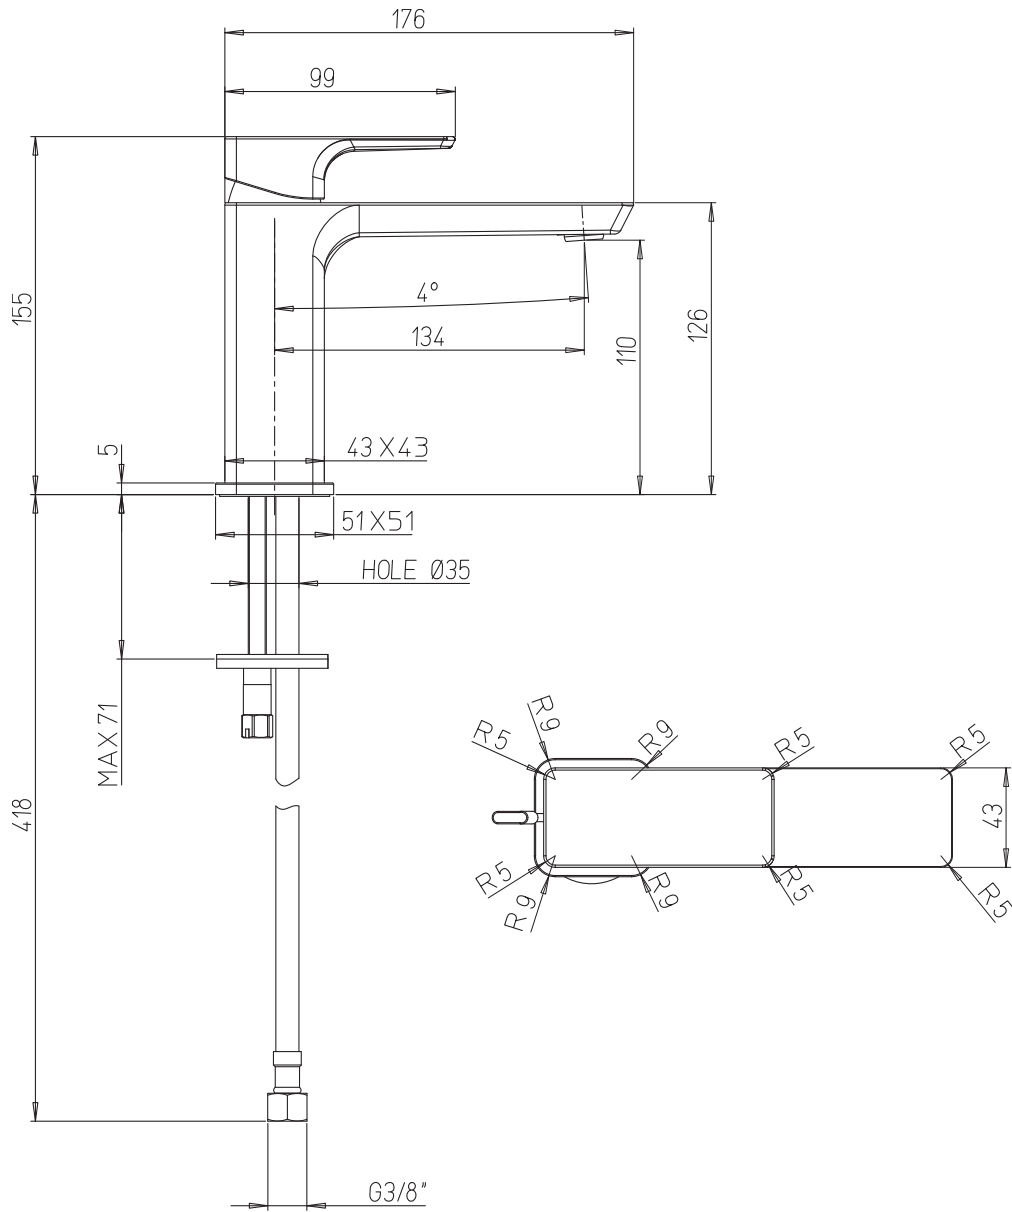

BASIN MIXERS SUBWAY 3.0

PRODUCT INFORMATION

Article title	Villeroy & Boch Subway 3.0 Single-lever basin mixer without waste, Brushed Gold
Article number	TVW11200300076
Assembly / Assembly type	Deck-mounted
Scope of delivery	1 x tap fitting , 1 x fastening 2 x connecting hoses 1 x installation instructions
Length in mm	176
Width in mm	51
Height in mm	155
Collection	Subway 3.0
Weight in kg	1.502
Material	Brass
Surface	matt
Colour name	Brushed Gold
EAN number	4062373800331
Model number	TVW112003000
Air plus	An aerator enriches the water with air for a particularly soft, water-saving jet
Easy clean	Longer service life: optimum limescale removal by simply rubbing nozzles and aerators clean
Aqua smart	Sustainable, limited water flow: saving water without sacrificing on performance
Tap smartpressure	Constant water flow rate for washbasin mixers regardless of pressure fluctuations in the piping system
Length of spout in mm	134
Material	Brass
Volume	7,935
Angle jet regulator	4
Cartridge	Cartridge with ceramic discs
Handle position	Top
Number of tap holes	1
Diameter of faucet body	43
Swivel aerator	Yes
Water regulation	Water temperature is regulated 45° to each side
Thermostat	No
Cool Tap	No
Spray types	Comfort jet

COLOURS

Colour	Description	Article number	EAN
	Brushed Gold	TVW11200300076	4062373800331

CHARACTERISTICS

An aerator enriches the water with air for a particularly soft, water-saving jet

Sustainable, limited water flow: saving water without sacrificing on performance

TVW112003000

EXPLOSION DRAWINGS

BILL OF MATERIALS

No.	Article No.	Description	Quantity
1	TVP00007100000	Aerator set	1
5	TVP00000105000	Cartridge	1
8	TVP11202200000	Fastening set	1
10	TVP00013600000	Connecting hoses	1