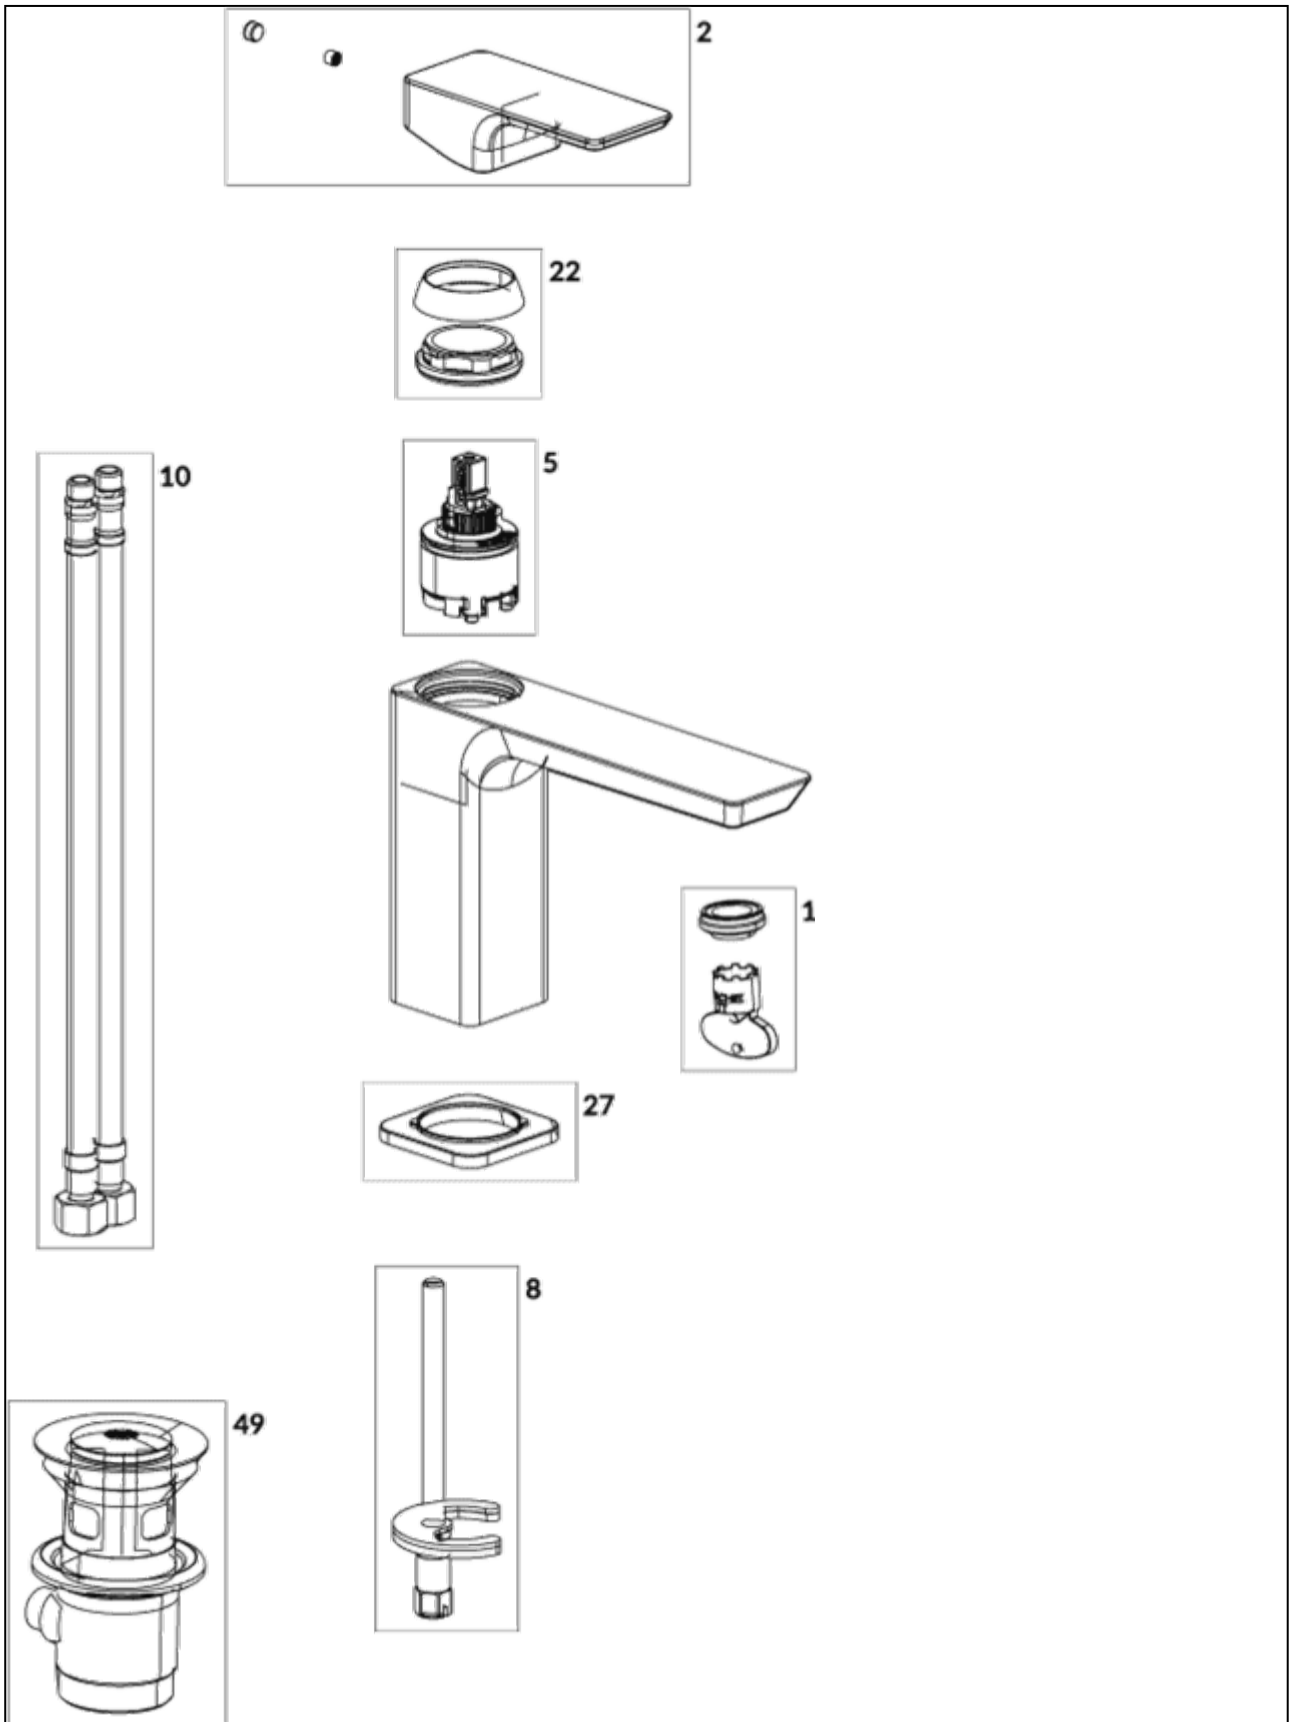

BASIN MIXERS SUBWAY 3.0

PRODUCT INFORMATION

Article title	Villeroy & Boch Subway 3.0 Single-lever basin mixer without waste, Brushed Gold
Article number	TVW11200300076
Assembly / Assembly type	Deck-mounted
Scope of delivery	1 x tap fitting , 1 x fastening 2 x connecting hoses 1 x installation instructions
Length in mm	176
Width in mm	51
Height in mm	155
Collection	Subway 3.0
Weight in kg	1.502
Material	Brass
Surface	matt
Colour name	Brushed Gold
EAN number	4062373800331
Model number	TVW112003000
Air plus	An aerator enriches the water with air for a particularly soft, water-saving jet
Easy clean	Longer service life: optimum limescale removal by simply rubbing nozzles and aerators clean
Aqua smart	Sustainable, limited water flow: saving water without sacrificing on performance
Tap smartpressure	Constant water flow rate for washbasin mixers regardless of pressure fluctuations in the piping system
Length of spout in mm	134
Material	Brass
Volume	7,935
Angle jet regulator	4
Cartridge	Cartridge with ceramic discs
Handle position	Top
Number of tap holes	1
Diameter of faucet body	43
Swivel aerator	Yes
Water regulation	Water temperature is regulated 45° to each side
Thermostat	No
Cool Tap	No
Spray types	Comfort jet

TVW112003000

EXPLOSION DRAWINGS

BILL OF MATERIALS

No.	Article No.	Description	Quantity
1	TVP00007100000	Aerator set	1
5	TVP00000105000	Cartridge	1
8	TVP11202200000	Fastening set	1
10	TVP00013600000	Connecting hoses	1