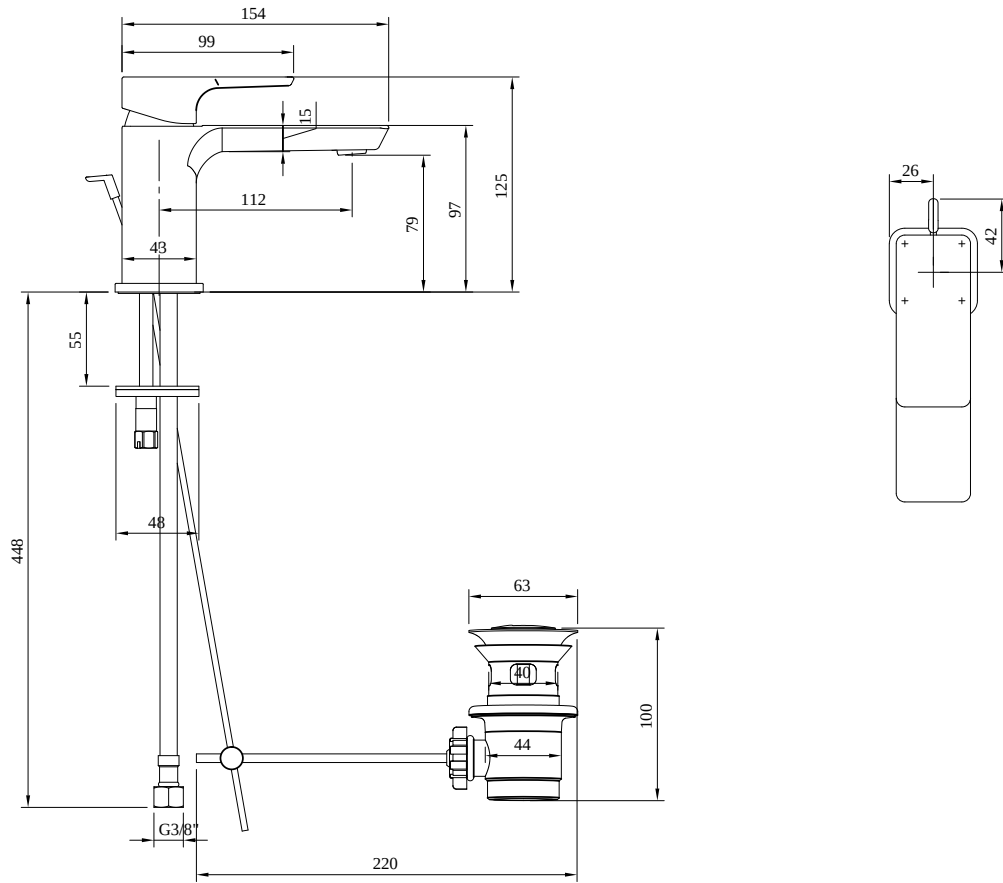

### PRODUCT INFORMATION

Article title	Villeroy & Boch Subway 3.0 Single-lever basin mixer with draw bar outlet fitting, Brushed Gold
Article number	TVW11200100076
Assembly / Assembly type	Deck-mounted
Scope of delivery	1 x tap fitting , 1 x aerator key 1 x outlet fitting 1 x fastening 2 x connecting hoses 1 x installation instructions
Length in mm	154
Width in mm	51
Height in mm	125
Collection	Subway 3.0
Weight in kg	1.702
Material	Brass
Surface	matt
Colour name	Brushed Gold
EAN number	4062373800256
Model number	TVW112001000
Air plus	An aerator enriches the water with air for a particularly soft, water-saving jet
Easy clean	Longer service life: optimum limescale removal by simply rubbing nozzles and aerators clean
Aqua smart	Sustainable, limited water flow: saving water without sacrificing on performance
Tap smartpressure	Constant water flow rate for washbasin mixers regardless of pressure fluctuations in the piping system
Length of spout in mm	112
Material	Brass
Volume	7,935
Angle jet regulator	4
Cartridge	Cartridge with ceramic discs
Handle position	Top
Number of tap holes	1
Diameter of faucet body	43
Swivel aerator	Yes
Water regulation	Water temperature is regulated 45° to each side
Thermostat	No
Cool Tap	No
Spray types	Comfort jet

Constant water flow rate for washbasin mixers regardless of pressure fluctuations in the piping system

TECHNICAL DRAWINGS

TVW112001000

EXPLOSION DRAWINGS

## BILL OF MATERIALS

No.	Article No.	Description	Quantity
1	TVP00007100000	Aerator set	1
5	TVP00000105000	Cartridge	1
8	TVP11202200000	Fastening set	1
10	TVP00013600000	Connecting hoses	1