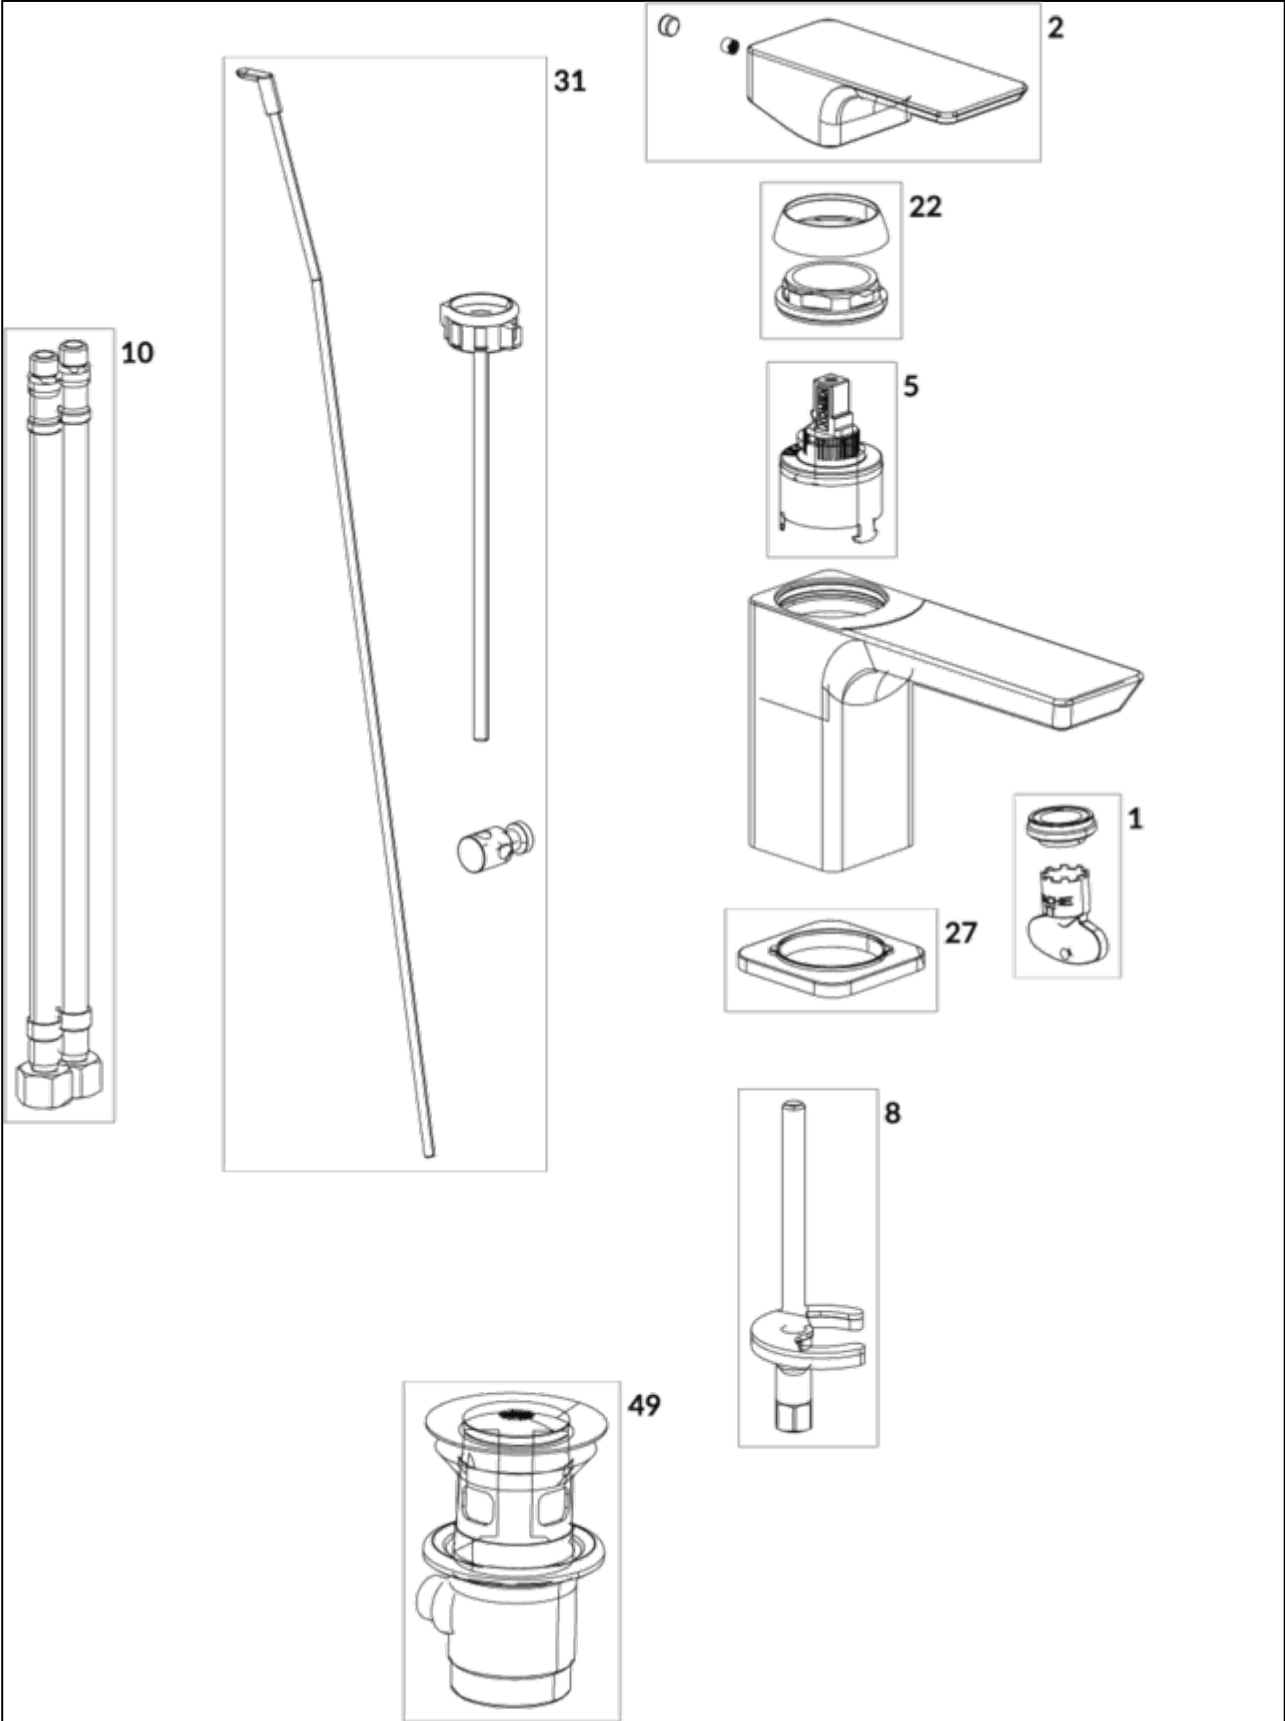

### PRODUCT INFORMATION

Article title	Villeroy & Boch Subway 3.0 Single-lever basin mixer with draw bar outlet fitting, Brushed Gold
Article number	TVW11200100076
Assembly / Assembly type	Deck-mounted
Scope of delivery	1 x tap fitting , 1 x aerator key 1 x outlet fitting 1 x fastening 2 x connecting hoses 1 x installation instructions
Length in mm	154
Width in mm	51
Height in mm	125
Collection	Subway 3.0
Weight in kg	1.702
Material	Brass
Surface	matt
Colour name	Brushed Gold
EAN number	4062373800256
Model number	TVW112001000
Air plus	An aerator enriches the water with air for a particularly soft, water-saving jet
Easy clean	Longer service life: optimum limescale removal by simply rubbing nozzles and aerators clean
Aqua smart	Sustainable, limited water flow: saving water without sacrificing on performance
Tap smartpressure	Constant water flow rate for washbasin mixers regardless of pressure fluctuations in the piping system
Length of spout in mm	112
Material	Brass
Volume	7,935
Angle jet regulator	4
Cartridge	Cartridge with ceramic discs
Handle position	Top
Number of tap holes	1
Diameter of faucet body	43
Swivel aerator	Yes
Water regulation	Water temperature is regulated 45° to each side
Thermostat	No
Cool Tap	No
Spray types	Comfort jet

## BILL OF MATERIALS

No.	Article No.	Description	Quantity
1	TVP00007100000	Aerator set	1
5	TVP00000105000	Cartridge	1
8	TVP11202200000	Fastening set	1
10	TVP00013600000	Connecting hoses	1