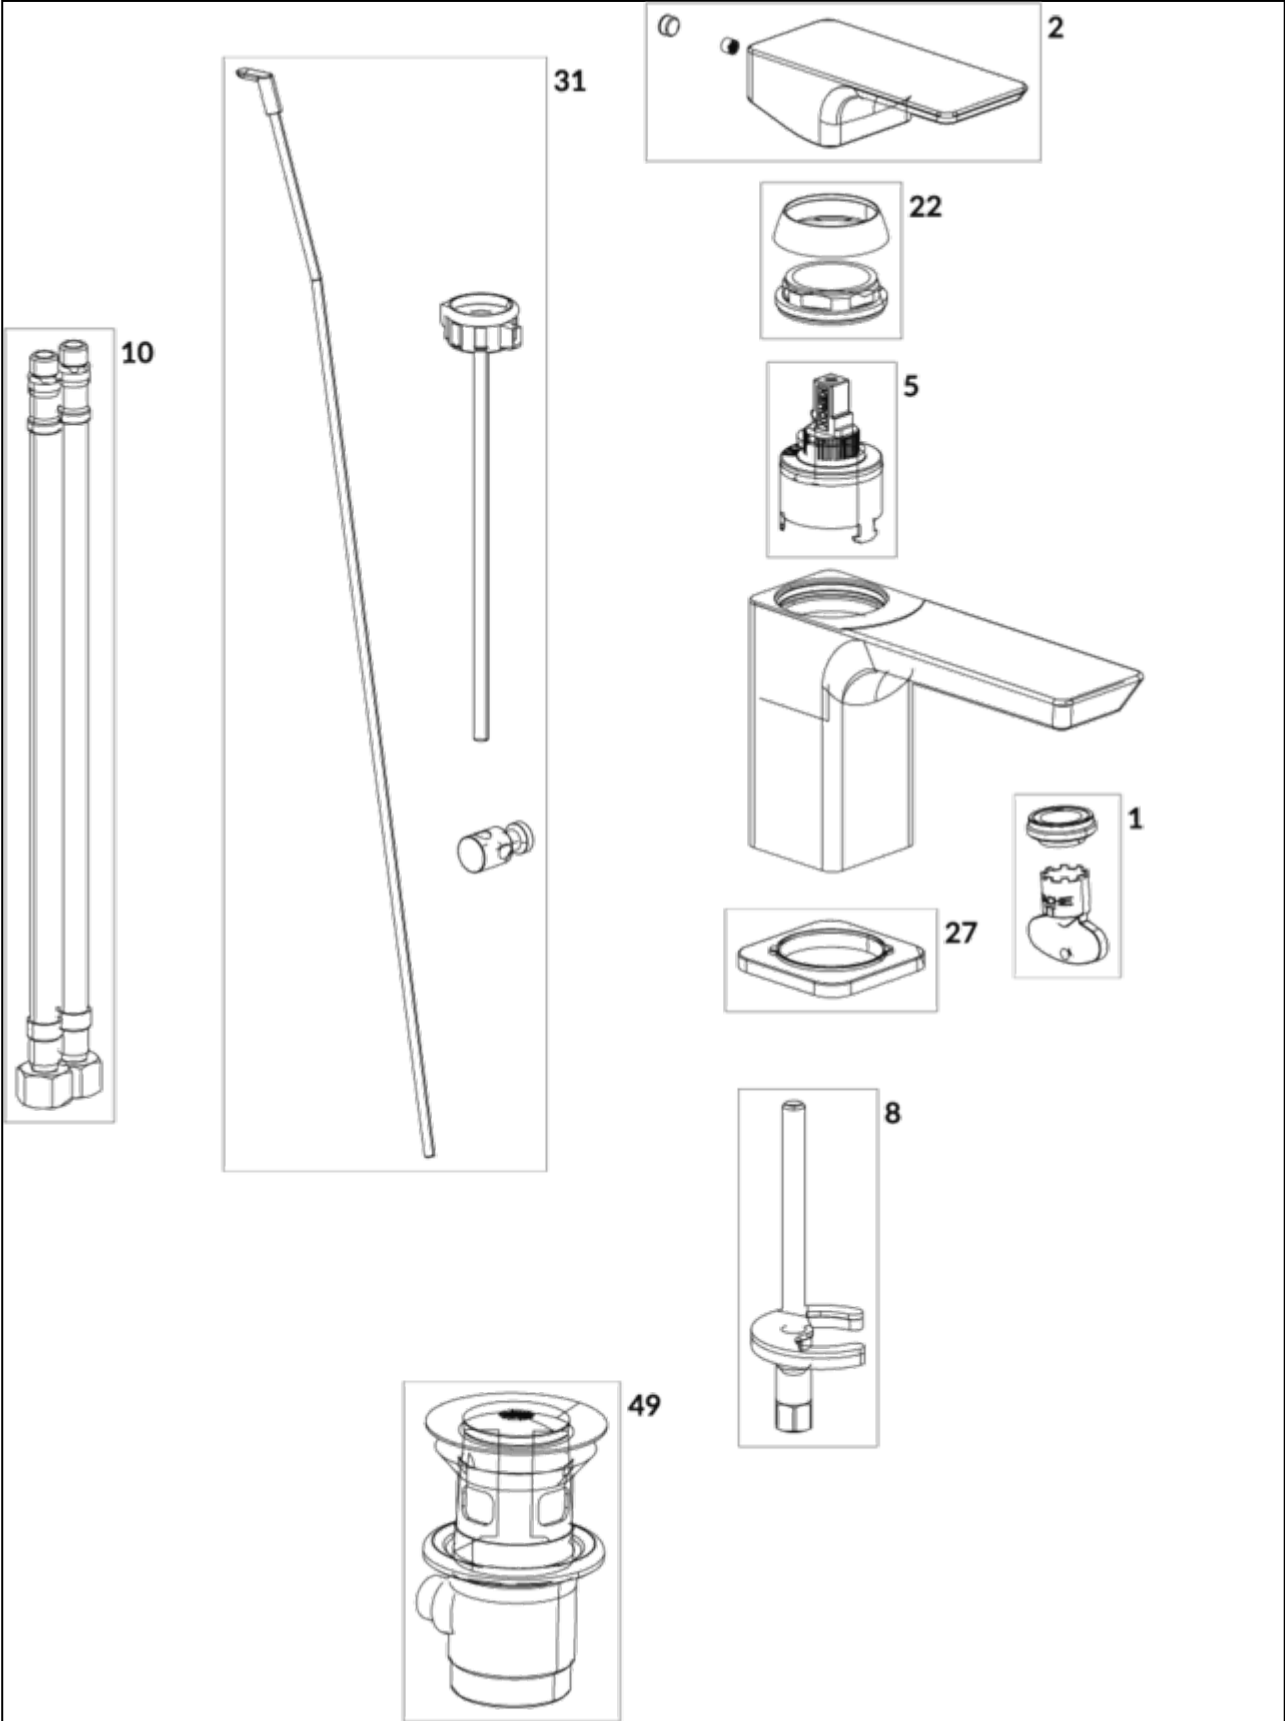

BASIN MIXERS SUBWAY 3.0

PRODUCT INFORMATION

Article title	Villeroy & Boch Subway 3.0 Single-lever basin mixer with draw bar outlet fitting, Brushed Nickel Matt
Article number	TVW11200100064
Assembly / Assembly type	Deck-mounted
Scope of delivery	1 x tap fitting , 1 x aerator key 1 x outlet fitting 1 x fastening 2 x connecting hoses 1 x installation instructions
Length in mm	154
Width in mm	51
Height in mm	125
Collection	Subway 3.0
Weight in kg	1.702
Material	Brass
Surface	matt
Colour name	Brushed Nickel Matt
EAN number	4062373800263
Model number	TVW112001000
Air plus	An aerator enriches the water with air for a particularly soft, water-saving jet
Easy clean	Longer service life: optimum limescale removal by simply rubbing nozzles and aerators clean
Aqua smart	Sustainable, limited water flow: saving water without sacrificing on performance
Tap smartpressure	Constant water flow rate for washbasin mixers regardless of pressure fluctuations in the piping system
Length of spout in mm	112
Material	Brass
Volume	7,935
Angle jet regulator	4
Cartridge	Cartridge with ceramic discs
Handle position	Top
Number of tap holes	1
Diameter of faucet body	43
Swivel aerator	Yes
Water regulation	Water temperature is regulated 45° to each side
Thermostat	No
Cool Tap	No
Spray types	Comfort jet

TVW112001000

EXPLOSION DRAWINGS

BILL OF MATERIALS

No.	Article No.	Description	Quantity
1	TVP00007100000	Aerator set	1
5	TVP00000105000	Cartridge	1
8	TVP11202200000	Fastening set	1
10	TVP00013600000	Connecting hoses	1