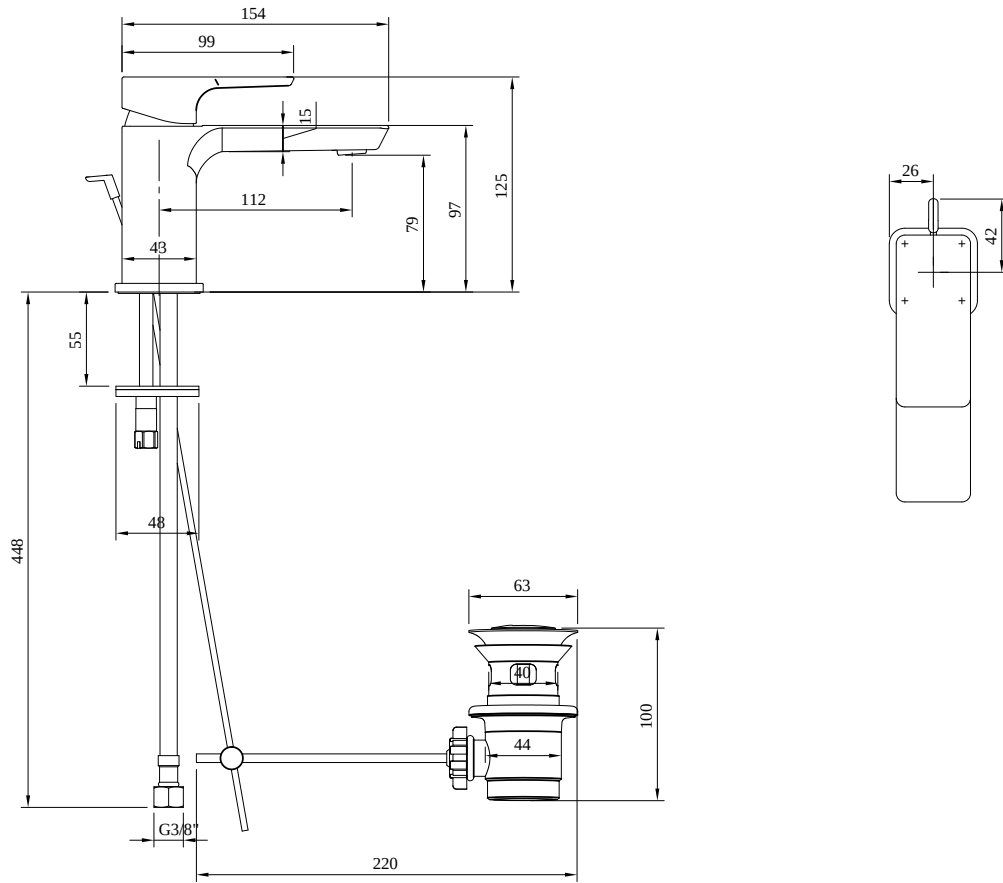

BASIN MIXERS SUBWAY 3.0

PRODUCT INFORMATION

Article title	Villeroy & Boch Subway 3.0 Single-lever basin mixer with draw bar outlet fitting, Brushed Nickel Matt
Article number	TVW11200100064
Assembly / Assembly type	Deck-mounted
Scope of delivery	1 x tap fitting , 1 x aerator key 1 x outlet fitting 1 x fastening 2 x connecting hoses 1 x installation instructions
Length in mm	154
Width in mm	51
Height in mm	125
Collection	Subway 3.0
Weight in kg	1.702
Material	Brass
Surface	matt
Colour name	Brushed Nickel Matt
EAN number	4062373800263
Model number	TVW112001000
Air plus	An aerator enriches the water with air for a particularly soft, water-saving jet
Easy clean	Longer service life: optimum limescale removal by simply rubbing nozzles and aerators clean
Aqua smart	Sustainable, limited water flow: saving water without sacrificing on performance
Tap smartpressure	Constant water flow rate for washbasin mixers regardless of pressure fluctuations in the piping system
Length of spout in mm	112
Material	Brass
Volume	7,935
Angle jet regulator	4
Cartridge	Cartridge with ceramic discs
Handle position	Top
Number of tap holes	1
Diameter of faucet body	43
Swivel aerator	Yes
Water regulation	Water temperature is regulated 45° to each side
Thermostat	No
Cool Tap	No
Spray types	Comfort jet

COLOURS

Colour	Description	Article number	EAN
	Brushed Nickel Matt	TVW11200100064	4062373800263

CHARACTERISTICS

An aerator enriches the water with air for a particularly soft, water-saving jet

Sustainable, limited water flow: saving water without sacrificing on performance

TVW112001000

EXPLOSION DRAWINGS

BILL OF MATERIALS

No.	Article No.	Description	Quantity
1	TVP00007100000	Aerator set	1
5	TVP00000105000	Cartridge	1
8	TVP11202200000	Fastening set	1
10	TVP00013600000	Connecting hoses	1