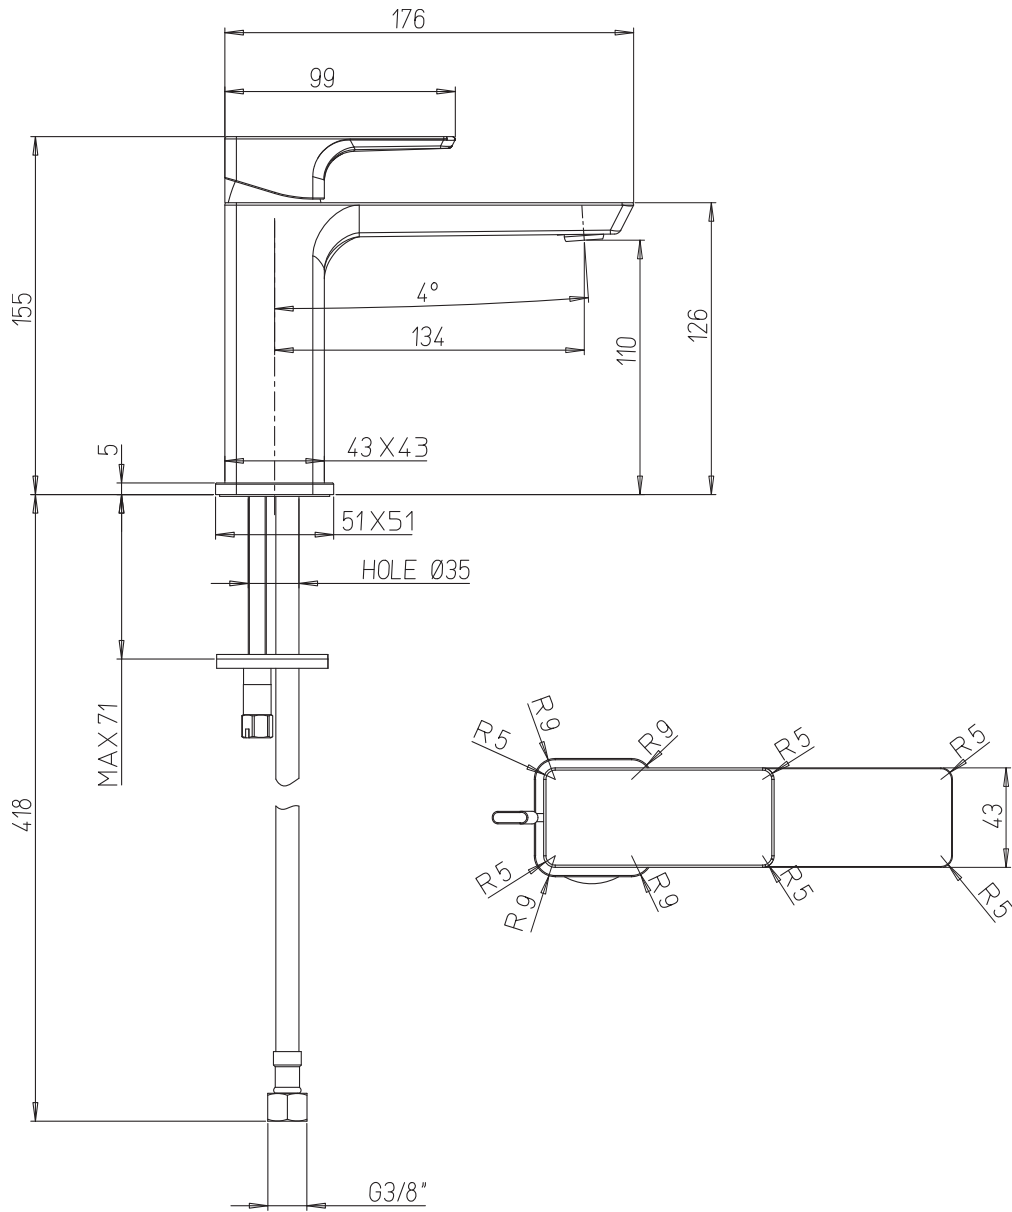

### PRODUCT INFORMATION

Article title	Villeroy & Boch Subway 3.0 Single-lever basin mixer without waste, Chrome
Article number	TVW11200300061
Assembly / Assembly type	Deck-mounted
Scope of delivery	1 x tap fitting , 1 x fastening 2 x connecting hoses 1 x installation instructions
Length in mm	176
Width in mm	51
Height in mm	155
Collection	Subway 3.0
Weight in kg	1.502
Material	Brass
Surface	glossy
Colour name	Chrome
EAN number	4062373800317
Model number	TVW112003000
Air plus	An aerator enriches the water with air for a particularly soft, water-saving jet
Easy clean	Longer service life: optimum limescale removal by simply rubbing nozzles and aerators clean
Aqua smart	Sustainable, limited water flow: saving water without sacrificing on performance
Tap smartpressure	Constant water flow rate for washbasin mixers regardless of pressure fluctuations in the piping system
Length of spout in mm	134
Material	Brass
Volume	7,935
Angle jet regulator	4
Cartridge	Cartridge with ceramic discs
Handle position	Top
Number of tap holes	1
Diameter of faucet body	43
Swivel aerator	Yes
Water regulation	Water temperature is regulated 45° to each side
Thermostat	No
Cool Tap	No
Spray types	Comfort jet

Constant water flow rate for washbasin mixers regardless of pressure fluctuations in the piping system

TECHNICAL DRAWINGS

TVW112003000

EXPLOSION DRAWINGS

## BILL OF MATERIALS

No.	Article No.	Description	Quantity
1	TVP00007100000	Aerator set	1
2	TVP11200200061	Handle	1
5	TVP00000105000	Cartridge	1
8	TVP11202200000	Fastening set	1
10	TVP00013600000	Connecting hoses	1