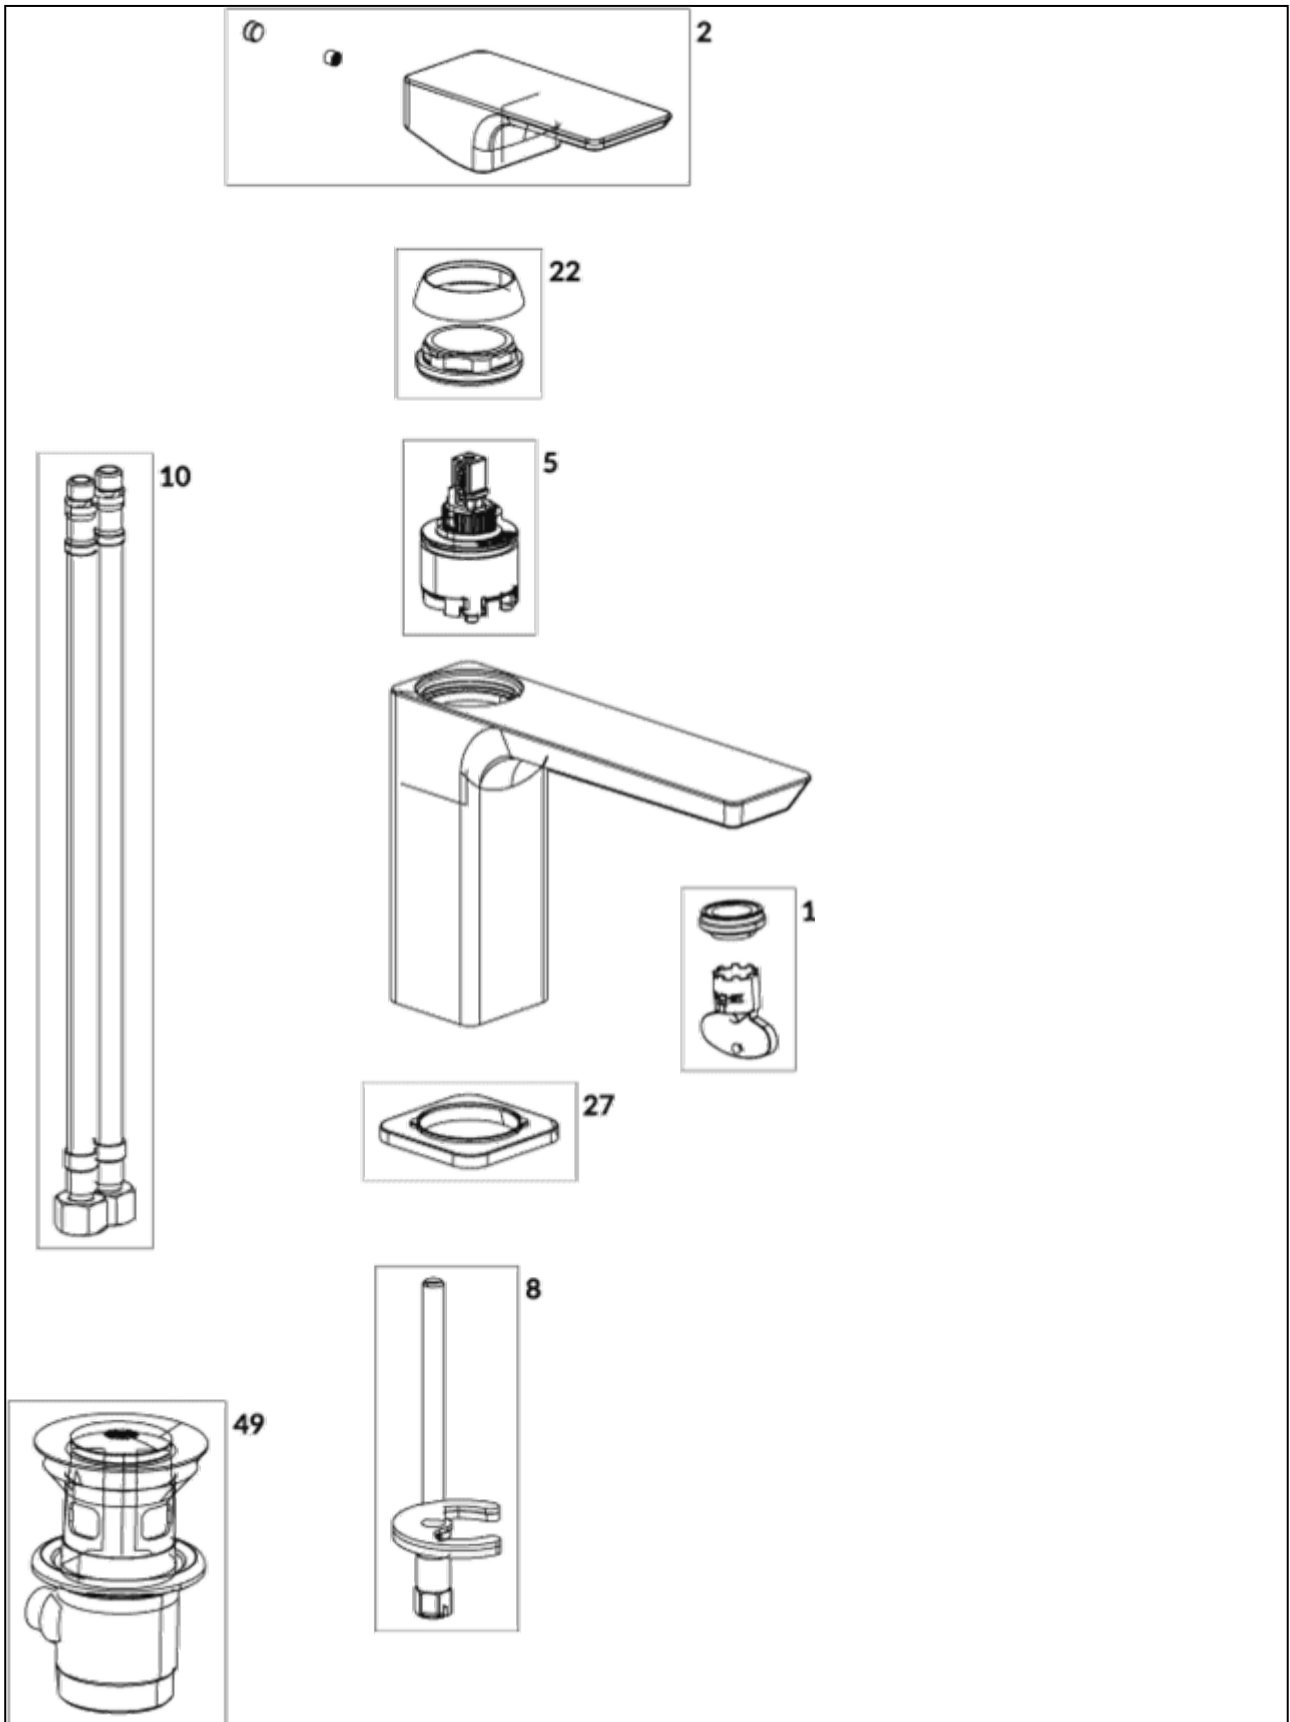

EXPLOSION DRAWINGS

BILL OF MATERIALS

No.	Article No.	Description	Quantity
1	TVP00007100000	Aerator set	1
2	TVP11200200061	Handle	1
5	TVP00000105000	Cartridge	1
8	TVP11202200000	Fastening set	1
10	TVP00013600000	Connecting hoses	1