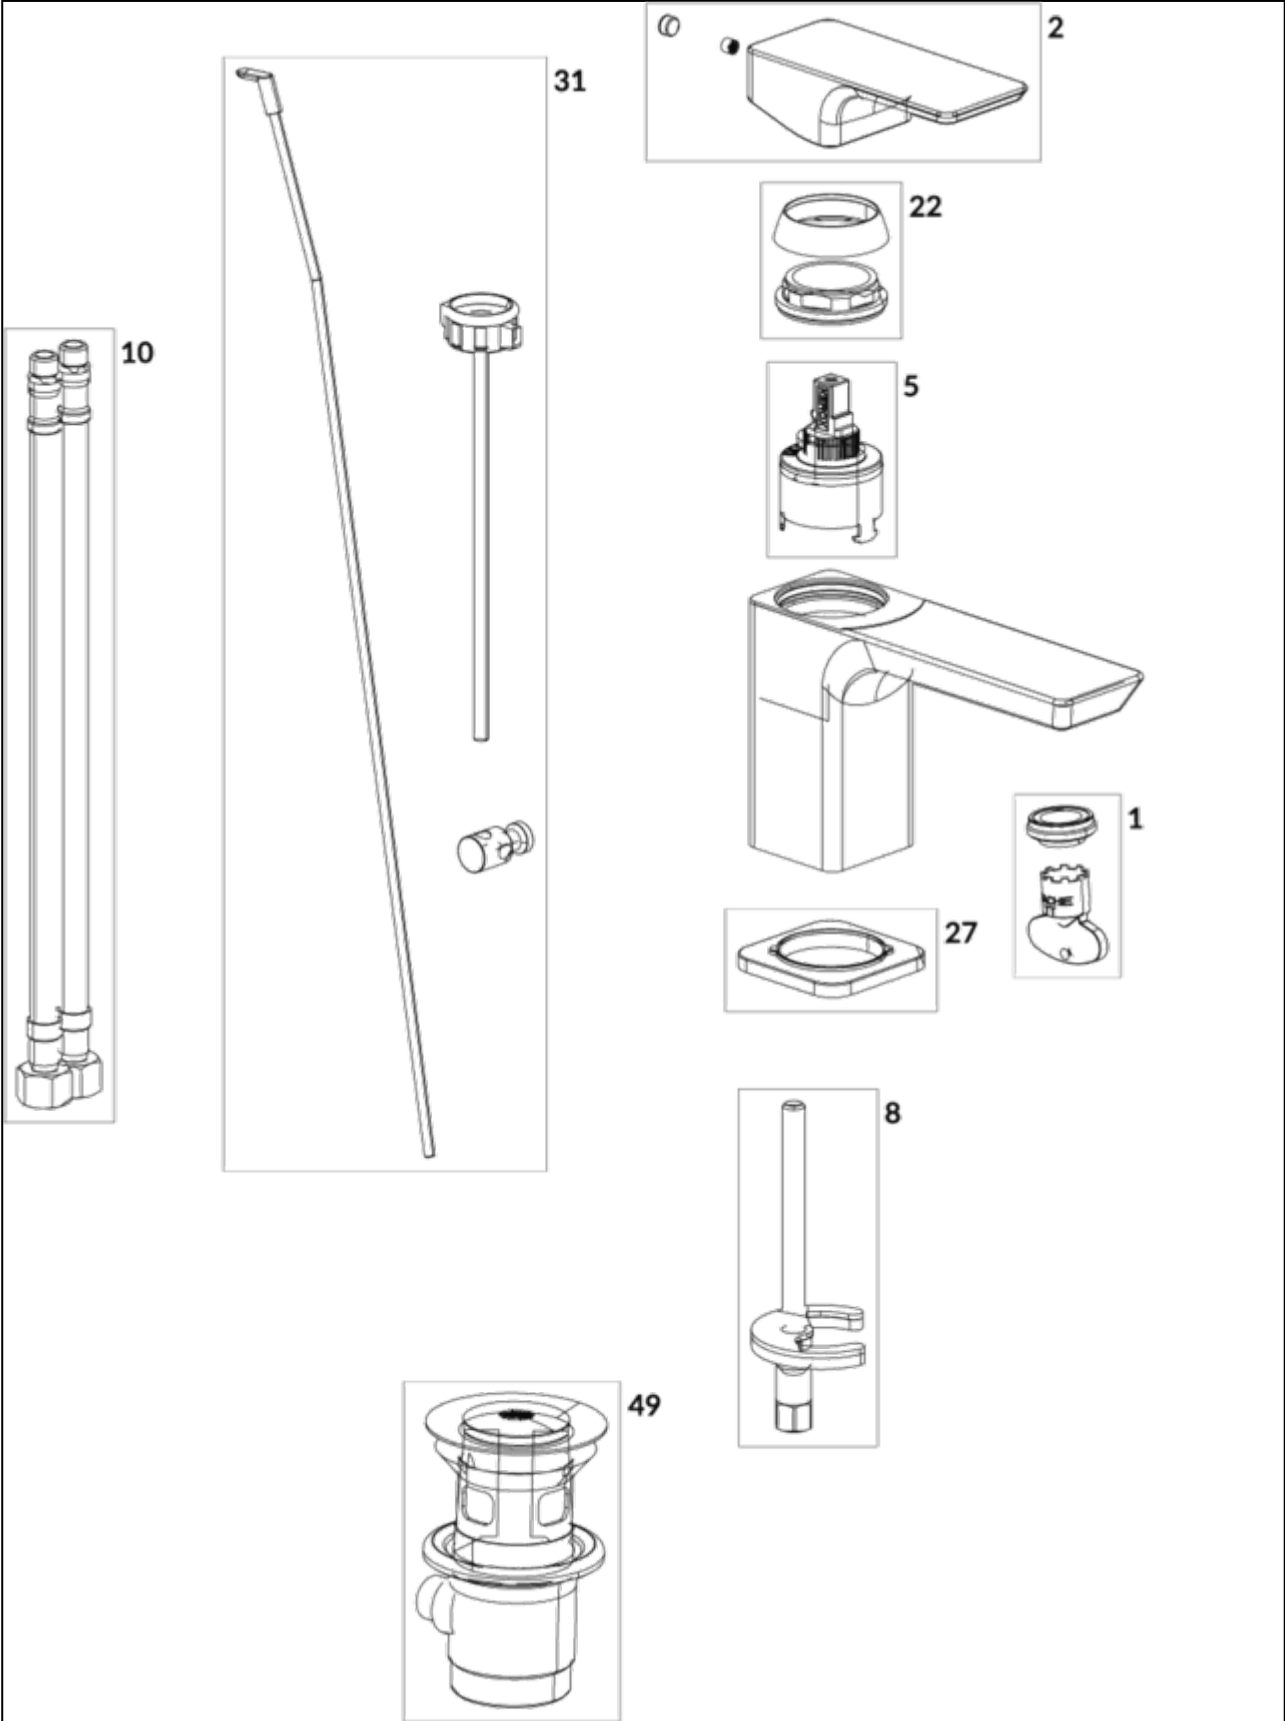

BASIN MIXERS SUBWAY 3.0

PRODUCT INFORMATION

Article title	Villeroy & Boch Subway 3.0 Single-lever basin mixer with draw bar outlet fitting, Matt Black
Article number	TVW112001000K5
Assembly / Assembly type	Deck-mounted
Scope of delivery	1 x tap fitting , 1 x aerator key 1 x outlet fitting 1 x fastening 2 x connecting hoses 1 x installation instructions
Length in mm	154
Width in mm	51
Height in mm	125
Collection	Subway 3.0
Weight in kg	1.702
Material	Brass
Surface	matt
Colour name	Matt Black
EAN number	4062373800249
Model number	TVW112001000
Air plus	An aerator enriches the water with air for a particularly soft, water-saving jet
Easy clean	Longer service life: optimum limescale removal by simply rubbing nozzles and aerators clean
Aqua smart	Sustainable, limited water flow: saving water without sacrificing on performance
Tap smartpressure	Constant water flow rate for washbasin mixers regardless of pressure fluctuations in the piping system
Length of spout in mm	112
Material	Brass
Volume	7,935
Angle jet regulator	4
Cartridge	Cartridge with ceramic discs
Handle position	Top
Number of tap holes	1
Diameter of faucet body	43
Swivel aerator	Yes
Water regulation	Water temperature is regulated 45° to each side
Thermostat	No
Cool Tap	No
Spray types	Comfort jet

TVW112001000

EXPLOSION DRAWINGS

BILL OF MATERIALS

No.	Article No.	Description	Quantity
1	TVP00007100000	Aerator set	1
5	TVP00000105000	Cartridge	1
8	TVP11202200000	Fastening set	1
10	TVP00013600000	Connecting hoses	1