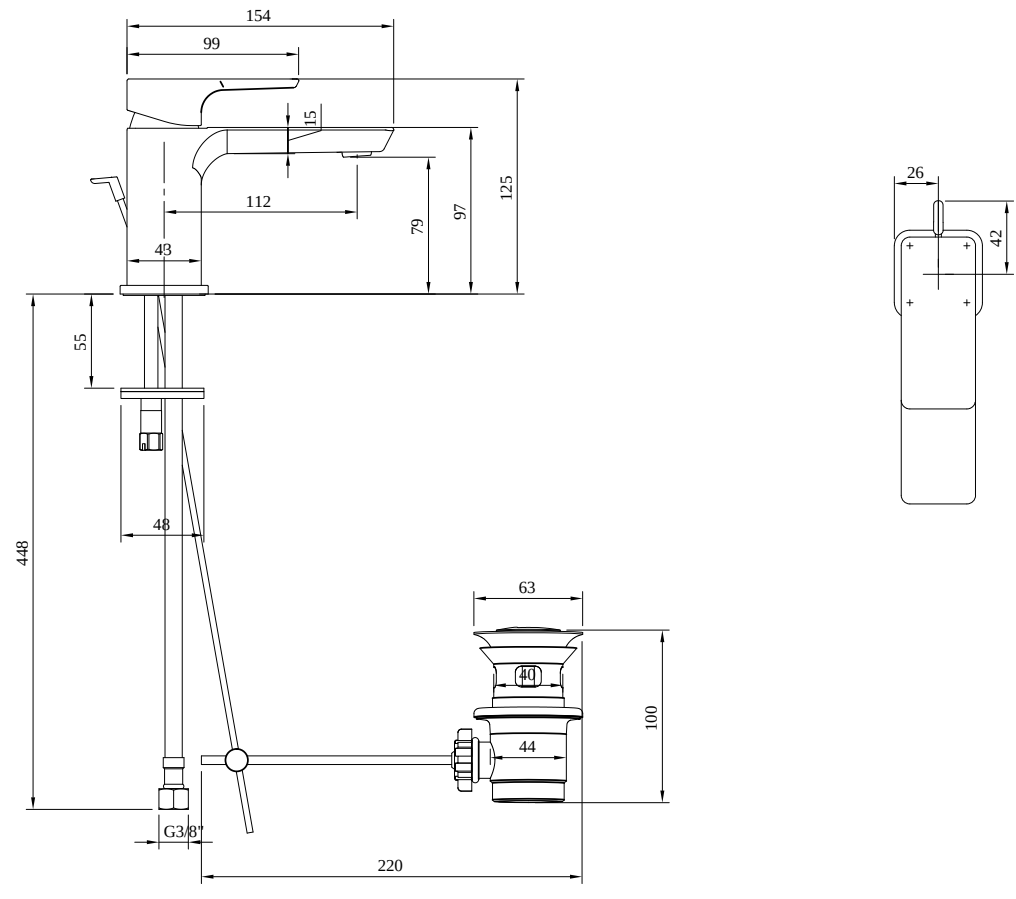

BASIN MIXERS SUBWAY 3.0

PRODUCT INFORMATION

Article title	Villeroy & Boch Subway 3.0 Single-lever basin mixer with draw bar outlet fitting, Matt Black
Article number	TVW112001000K5
Assembly / Assembly type	Deck-mounted
Scope of delivery	1 x tap fitting , 1 x aerator key 1 x outlet fitting 1 x fastening 2 x connecting hoses 1 x installation instructions
Length in mm	154
Width in mm	51
Height in mm	125
Collection	Subway 3.0
Weight in kg	1.702
Material	Brass
Surface	matt
Colour name	Matt Black
EAN number	4062373800249
Model number	TVW112001000
Air plus	An aerator enriches the water with air for a particularly soft, water-saving jet
Easy clean	Longer service life: optimum limescale removal by simply rubbing nozzles and aerators clean
Aqua smart	Sustainable, limited water flow: saving water without sacrificing on performance
Tap smartpressure	Constant water flow rate for washbasin mixers regardless of pressure fluctuations in the piping system
Length of spout in mm	112
Material	Brass
Volume	7,935
Angle jet regulator	4
Cartridge	Cartridge with ceramic discs
Handle position	Top
Number of tap holes	1
Diameter of faucet body	43
Swivel aerator	Yes
Water regulation	Water temperature is regulated 45° to each side
Thermostat	No
Cool Tap	No
Spray types	Comfort jet

COLOURS

Colour	Description	Article number	EAN
	Matt Black	TVW112001000K5	4062373800249

CHARACTERISTICS

An aerator enriches the water with air for a particularly soft, water-saving jet

Sustainable, limited water flow: saving water without sacrificing on performance

TVW112001000

EXPLOSION DRAWINGS

BILL OF MATERIALS

No.	Article No.	Description	Quantity
1	TVP00007100000	Aerator set	1
5	TVP00000105000	Cartridge	1
8	TVP11202200000	Fastening set	1
10	TVP00013600000	Connecting hoses	1