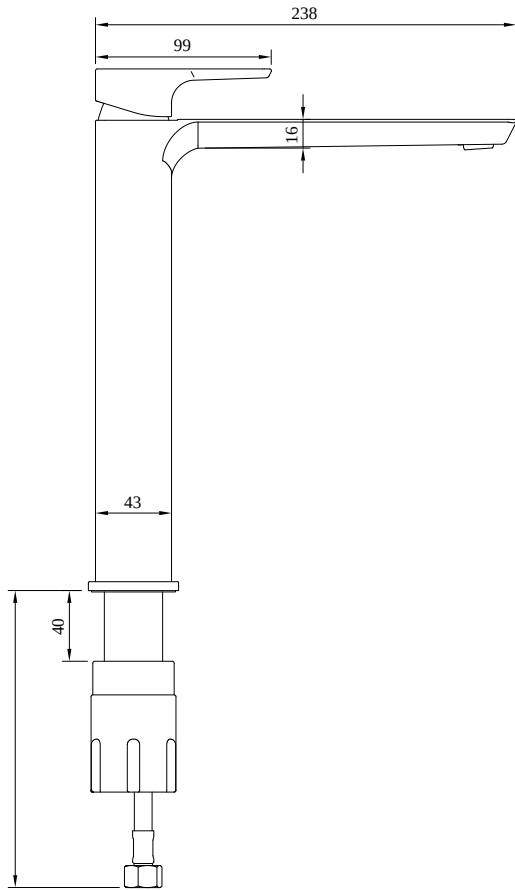

### PRODUCT INFORMATION

Article title	Villeroy & Boch Subway 3.0 Tall single-lever basin mixer without waste, Chrome
Article number	TVW11200400061
Assembly / Assembly type	Deck-mounted
Scope of delivery	1 x tap fitting , 1 x fastening 2 x connecting hoses 1 x installation instructions
Length in mm	238
Width in mm	51
Height in mm	295
Collection	Subway 3.0
Weight in kg	1.88
Material	Brass
Surface	glossy
Colour name	Chrome
EAN number	4062373800355
Model number	TVW112004000
Air plus	An aerator enriches the water with air for a particularly soft, water-saving jet
Easy clean	Longer service life: optimum limescale removal by simply rubbing nozzles and aerators clean
Comfort plus	Practical tap fitting height, ideal for combination with surface-mounted washbasins
Aqua smart	Sustainable, limited water flow: saving water without sacrificing on performance
Tap smartpressure	Constant water flow rate for washbasin mixers regardless of pressure fluctuations in the piping system
Length of spout in mm	197
Material	Brass
Volume	8,97
Angle jet regulator	4
Cartridge	Cartridge with ceramic discs
Handle position	Top
Number of tap holes	1
Diameter of faucet body	43
Swivel aerator	Yes
Water regulation	Water temperature is regulated 45° to each side
Thermostat	No
Cool Tap	No
Spray types	Comfort jet

## CHARACTERISTICS

An aerator enriches the water with air for a particularly soft, water-saving jet

Sustainable, limited water flow: saving water without sacrificing on performance

Practical tap fitting height, ideal for combination with surface-mounted washbasins

TVW112004000

EXPLOSION DRAWINGS