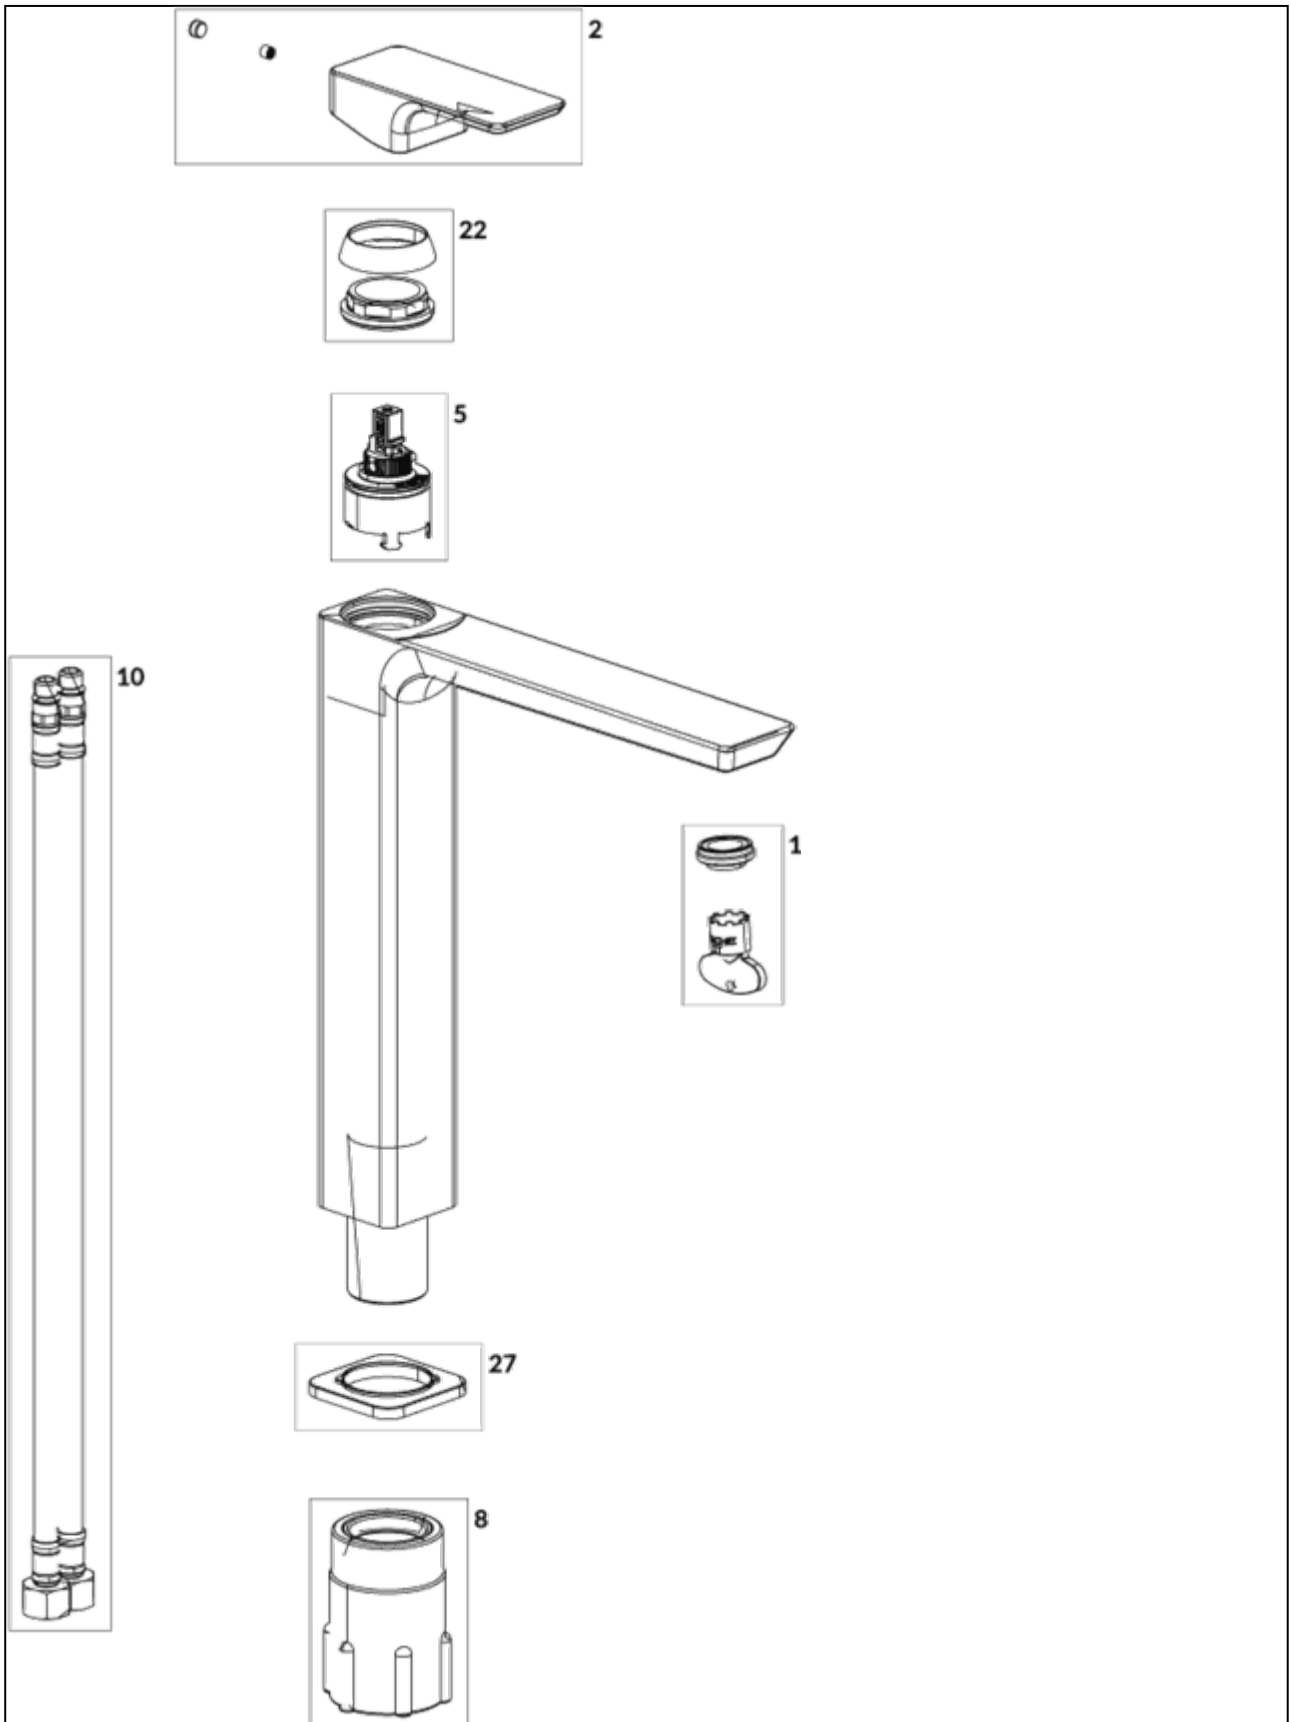

EXPLOSION DRAWINGS

BILL OF MATERIALS

No.	Article No.	Description	Quantity
1	TVP00007100000	Aerator set	1
2	TVP11200200061	Handle	1
5	TVP00000105000	Cartridge	1
8	TVP11202300000	Fastening set	1
10	TVP00013700000	Connecting hoses	1