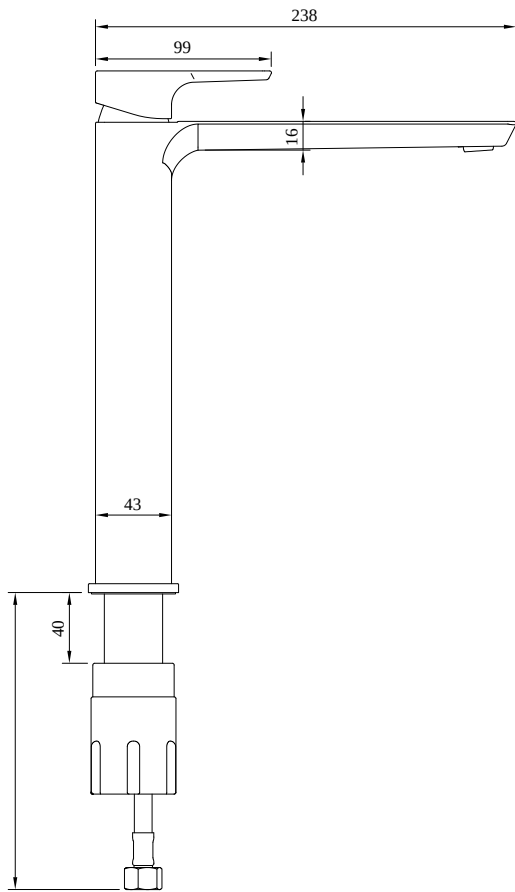

BASIN MIXERS SUBWAY 3.0

PRODUCT INFORMATION

Article title	Villeroy & Boch Subway 3.0 Tall single-lever basin mixer without waste, Matt Black
Article number	TVW112004000K5
Assembly / Assembly type	Deck-mounted
Scope of delivery	1 x tap fitting , 1 x fastening 2 x connecting hoses 1 x installation instructions
Length in mm	238
Width in mm	51
Height in mm	295
Collection	Subway 3.0
Weight in kg	1.88
Material	Brass
Surface	matt
Colour name	Matt Black
EAN number	4062373800362
Model number	TVW112004000
Air plus	An aerator enriches the water with air for a particularly soft, water-saving jet
Easy clean	Longer service life: optimum limescale removal by simply rubbing nozzles and aerators clean
Comfort plus	Practical tap fitting height, ideal for combination with surface-mounted washbasins
Aqua smart	Sustainable, limited water flow: saving water without sacrificing on performance
Tap smartpressure	Constant water flow rate for washbasin mixers regardless of pressure fluctuations in the piping system
Length of spout in mm	197
Material	Brass
Volume	8,97
Angle jet regulator	4
Cartridge	Cartridge with ceramic discs
Handle position	Top
Number of tap holes	1
Diameter of faucet body	43
Swivel aerator	Yes
Water regulation	Water temperature is regulated 45° to each side
Thermostat	No
Cool Tap	No
Spray types	Comfort jet

Practical tap fitting height, ideal for combination with surface-mounted washbasins

Longer service life: optimum limescale removal by simply rubbing nozzles and aerators clean

Constant water flow rate for washbasin mixers regardless of pressure fluctuations in the piping system

TECHNICAL DRAWINGS

TVW112004000

EXPLOSION DRAWINGS

BILL OF MATERIALS

No.	Article No.	Description	Quantity
1	TVP00007100000	Aerator set	1
5	TVP00000105000	Cartridge	1
8	TVP11202300000	Fastening set	1
10	TVP00013700000	Connecting hoses	1