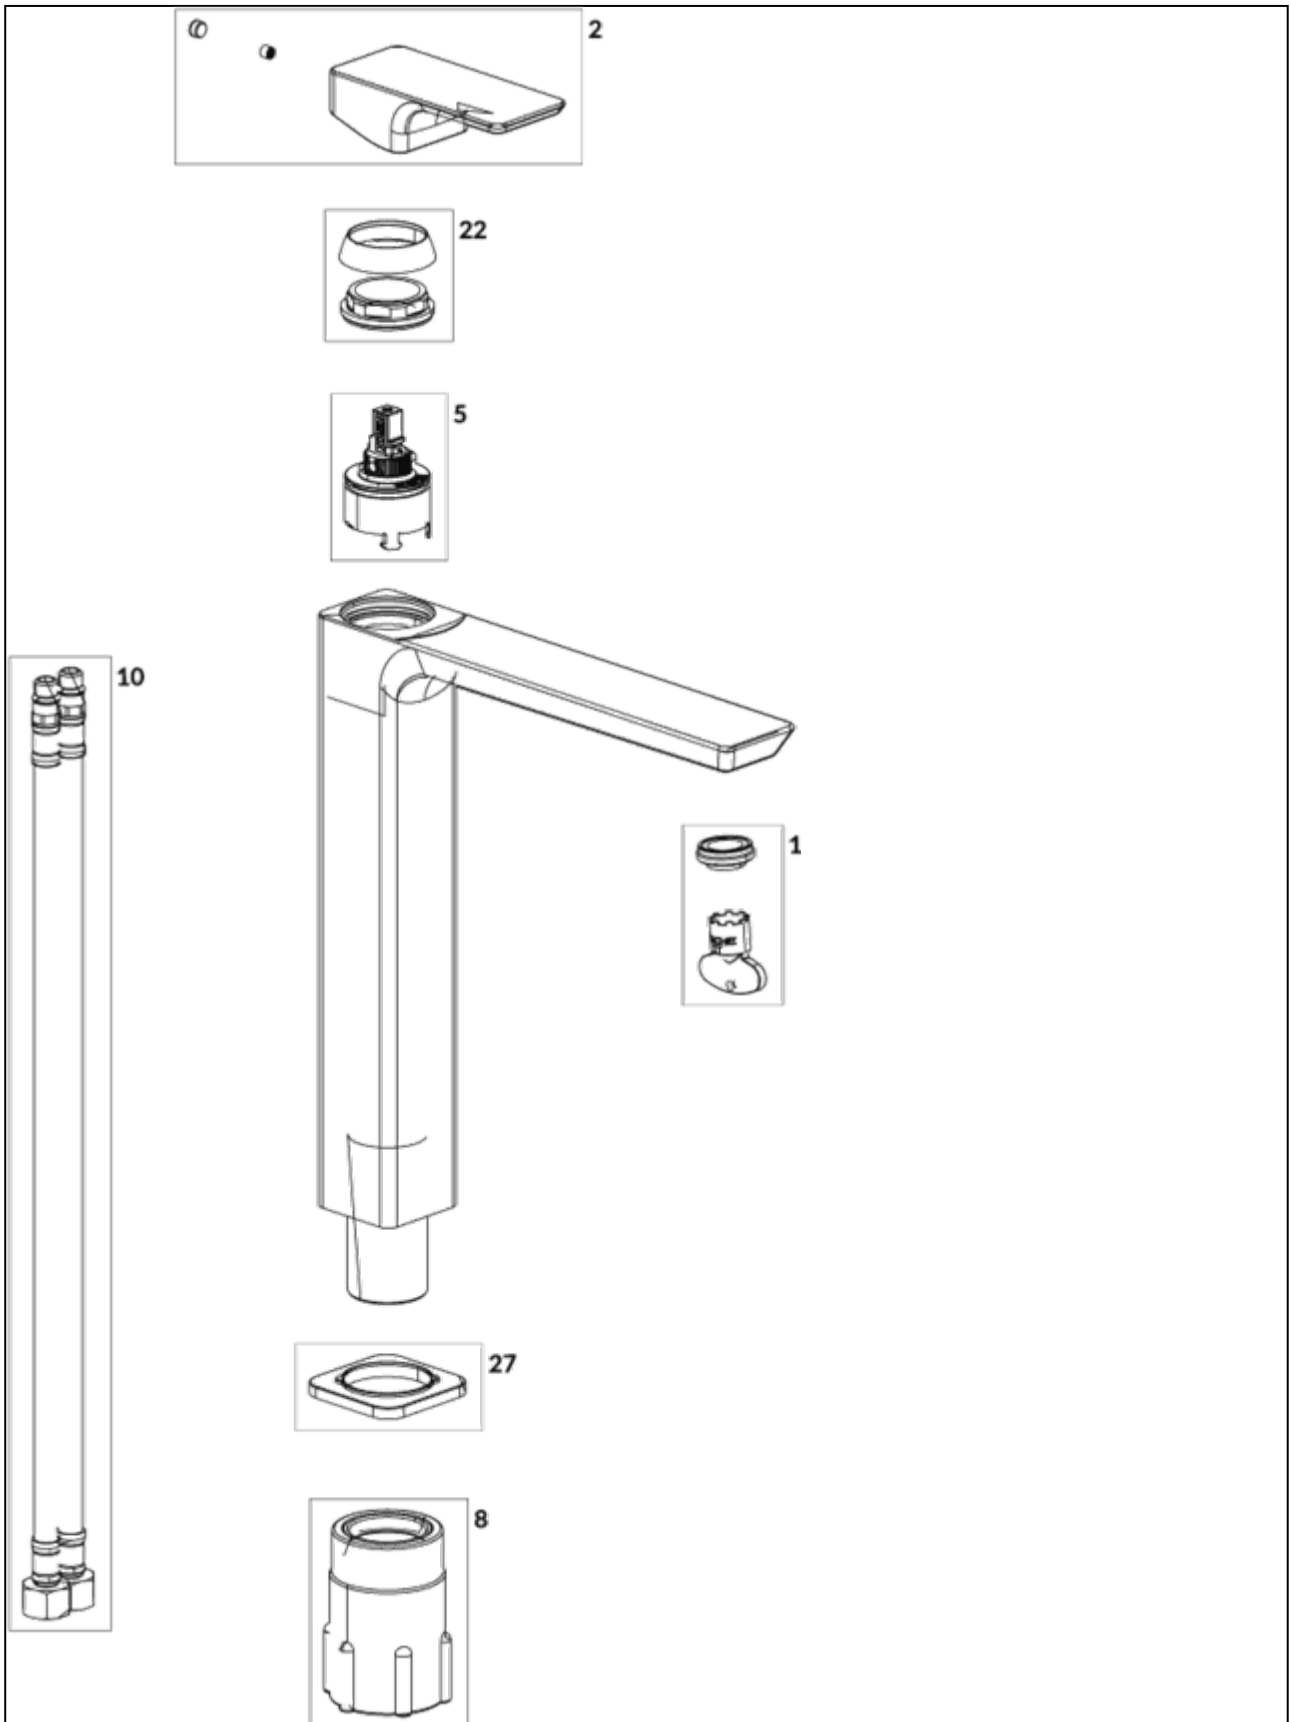

BASIN MIXERS SUBWAY 3.0

PRODUCT INFORMATION

Article title	Villeroy & Boch Subway 3.0 Tall single-lever basin mixer without waste, Matt Black
Article number	TVW112004000K5
Assembly / Assembly type	Deck-mounted
Scope of delivery	1 x tap fitting , 1 x fastening 2 x connecting hoses 1 x installation instructions
Length in mm	238
Width in mm	51
Height in mm	295
Collection	Subway 3.0
Weight in kg	1.88
Material	Brass
Surface	matt
Colour name	Matt Black
EAN number	4062373800362
Model number	TVW112004000
Air plus	An aerator enriches the water with air for a particularly soft, water-saving jet
Easy clean	Longer service life: optimum limescale removal by simply rubbing nozzles and aerators clean
Comfort plus	Practical tap fitting height, ideal for combination with surface-mounted washbasins
Aqua smart	Sustainable, limited water flow: saving water without sacrificing on performance
Tap smartpressure	Constant water flow rate for washbasin mixers regardless of pressure fluctuations in the piping system
Length of spout in mm	197
Material	Brass
Volume	8,97
Angle jet regulator	4
Cartridge	Cartridge with ceramic discs
Handle position	Top
Number of tap holes	1
Diameter of faucet body	43
Swivel aerator	Yes
Water regulation	Water temperature is regulated 45° to each side
Thermostat	No
Cool Tap	No
Spray types	Comfort jet

Practical tap fitting height, ideal for combination with surface-mounted washbasins

Longer service life: optimum limescale removal by simply rubbing nozzles and aerators clean

Constant water flow rate for washbasin mixers regardless of pressure fluctuations in the piping system

TECHNICAL DRAWINGS

TVW112004000

EXPLOSION DRAWINGS

BILL OF MATERIALS

No.	Article No.	Description	Quantity
1	TVP00007100000	Aerator set	1
5	TVP00000105000	Cartridge	1
8	TVP11202300000	Fastening set	1
10	TVP00013700000	Connecting hoses	1