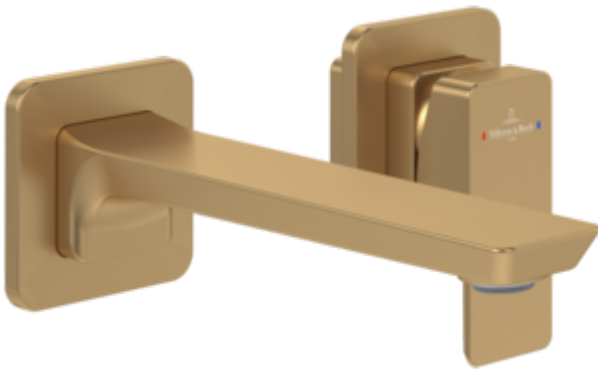

## BASIN MIXERS SUBWAY 3.0

### PRODUCT INFORMATION

Article title	Villeroy & Boch Subway 3.0 Single-lever basin mixer without waste, Brushed Gold
Article number	TVW11200700076
Assembly / Assembly type	wall-mounted
Scope of delivery	1 x tap fitting , 1 x aerator key 1 x installation instructions
Length in mm	215
Width in mm	225
Height in mm	115
Collection	Subway 3.0
Weight in kg	2.01
Material	Brass
Surface	matt
Colour name	Brushed Gold
EAN number	4062373800492
Model number	TVW112007000
Air plus	An aerator enriches the water with air for a particularly soft, water-saving jet
Easy clean	Longer service life: optimum limescale removal by simply rubbing nozzles and aerators clean
Aqua smart	Sustainable, limited water flow: saving water without sacrificing on performance
Tap smartpressure	Constant water flow rate for washbasin mixers regardless of pressure fluctuations in the piping system
Length of spout in mm	194
Material	Brass
Volume	7,849
Angle jet regulator	4
Cartridge	Cartridge with ceramic discs
Handle position	Variable
Swivel aerator	Yes
Water regulation	Water temperature is regulated 45° to each side
Thermostat	No
Cool Tap	No
Spray types	Comfort jet

## COLOURS

Colour	Description	Article number	EAN
	Brushed Gold	TVW11200700076	4062373800492