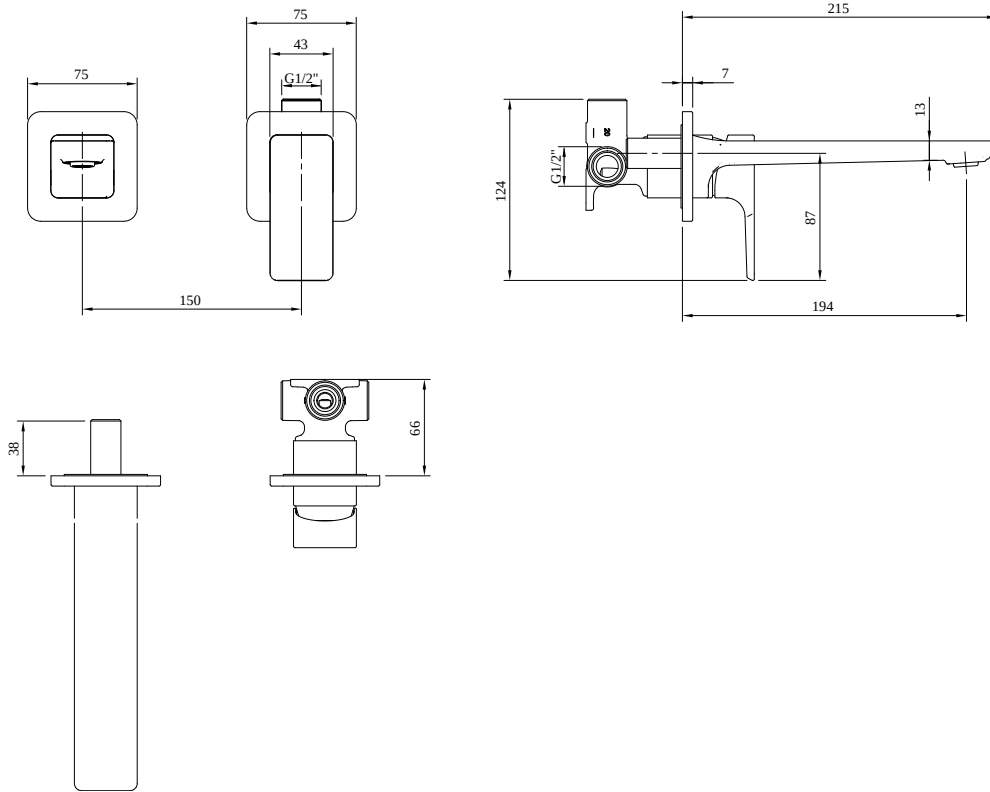

### PRODUCT INFORMATION

Article title	Villeroy & Boch Subway 3.0 Single-lever basin mixer without waste, Brushed Gold
Article number	TVW11200700076
Assembly / Assembly type	wall-mounted
Scope of delivery	1 x tap fitting , 1 x aerator key 1 x installation instructions
Length in mm	215
Width in mm	225
Height in mm	115
Collection	Subway 3.0
Weight in kg	2.01
Material	Brass
Surface	matt
Colour name	Brushed Gold
EAN number	4062373800492
Model number	TVW112007000
Air plus	An aerator enriches the water with air for a particularly soft, water-saving jet
Easy clean	Longer service life: optimum limescale removal by simply rubbing nozzles and aerators clean
Aqua smart	Sustainable, limited water flow: saving water without sacrificing on performance
Tap smartpressure	Constant water flow rate for washbasin mixers regardless of pressure fluctuations in the piping system
Length of spout in mm	194
Material	Brass
Volume	7,849
Angle jet regulator	4
Cartridge	Cartridge with ceramic discs
Handle position	Variable
Swivel aerator	Yes
Water regulation	Water temperature is regulated 45° to each side
Thermostat	No
Cool Tap	No
Spray types	Comfort jet

Constant water flow rate for washbasin mixers regardless of pressure fluctuations in the piping system

TECHNICAL DRAWINGS

TVW112007000

EXPLOSION DRAWINGS

**BILL OF MATERIALS**

No.	Article No.	Description	Quantity
1	TVP00007100000	Aerator set	1
5	TVP00000105000	Cartridge	1