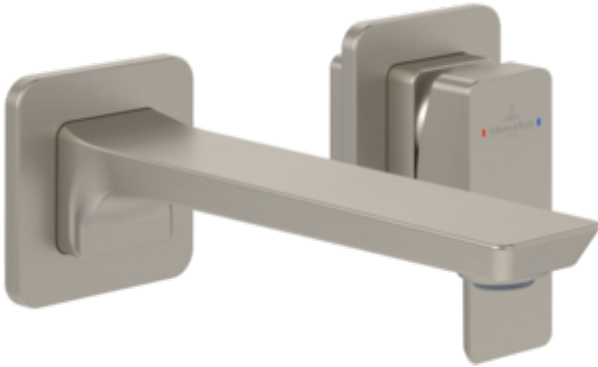

BASIN MIXERS SUBWAY 3.0

PRODUCT INFORMATION

Article title	Villeroy & Boch Subway 3.0 Single-lever basin mixer without waste, Brushed Nickel Matt
Article number	TVW11200700064
Assembly / Assembly type	wall-mounted
Scope of delivery	1 x tap fitting , 1 x aerator key 1 x installation instructions
Length in mm	215
Width in mm	225
Height in mm	115
Collection	Subway 3.0
Weight in kg	2.102
Material	Brass
Surface	matt
Colour name	Brushed Nickel Matt
EAN number	4062373800508
Model number	TVW112007000
Air plus	An aerator enriches the water with air for a particularly soft, water-saving jet
Easy clean	Longer service life: optimum limescale removal by simply rubbing nozzles and aerators clean
Aqua smart	Sustainable, limited water flow: saving water without sacrificing on performance
Tap smartpressure	Constant water flow rate for washbasin mixers regardless of pressure fluctuations in the piping system
Length of spout in mm	194
Material	Brass
Volume	7,849
Angle jet regulator	4
Cartridge	Cartridge with ceramic discs
Handle position	Variable
Swivel aerator	Yes
Water regulation	Water temperature is regulated 45° to each side
Thermostat	No
Cool Tap	No
Spray types	Comfort jet

COLOURS

Colour	Description	Article number	EAN
	Brushed Nickel Matt	TVW11200700064	4062373800508

CHARACTERISTICS

An aerator enriches the water with air for a particularly soft, water-saving jet

Sustainable, limited water flow: saving water without sacrificing on performance

Longer service life: optimum limescale removal by simply rubbing nozzles and aerators clean

Constant water flow rate for washbasin mixers regardless of pressure fluctuations in the piping system

TECHNICAL DRAWINGS