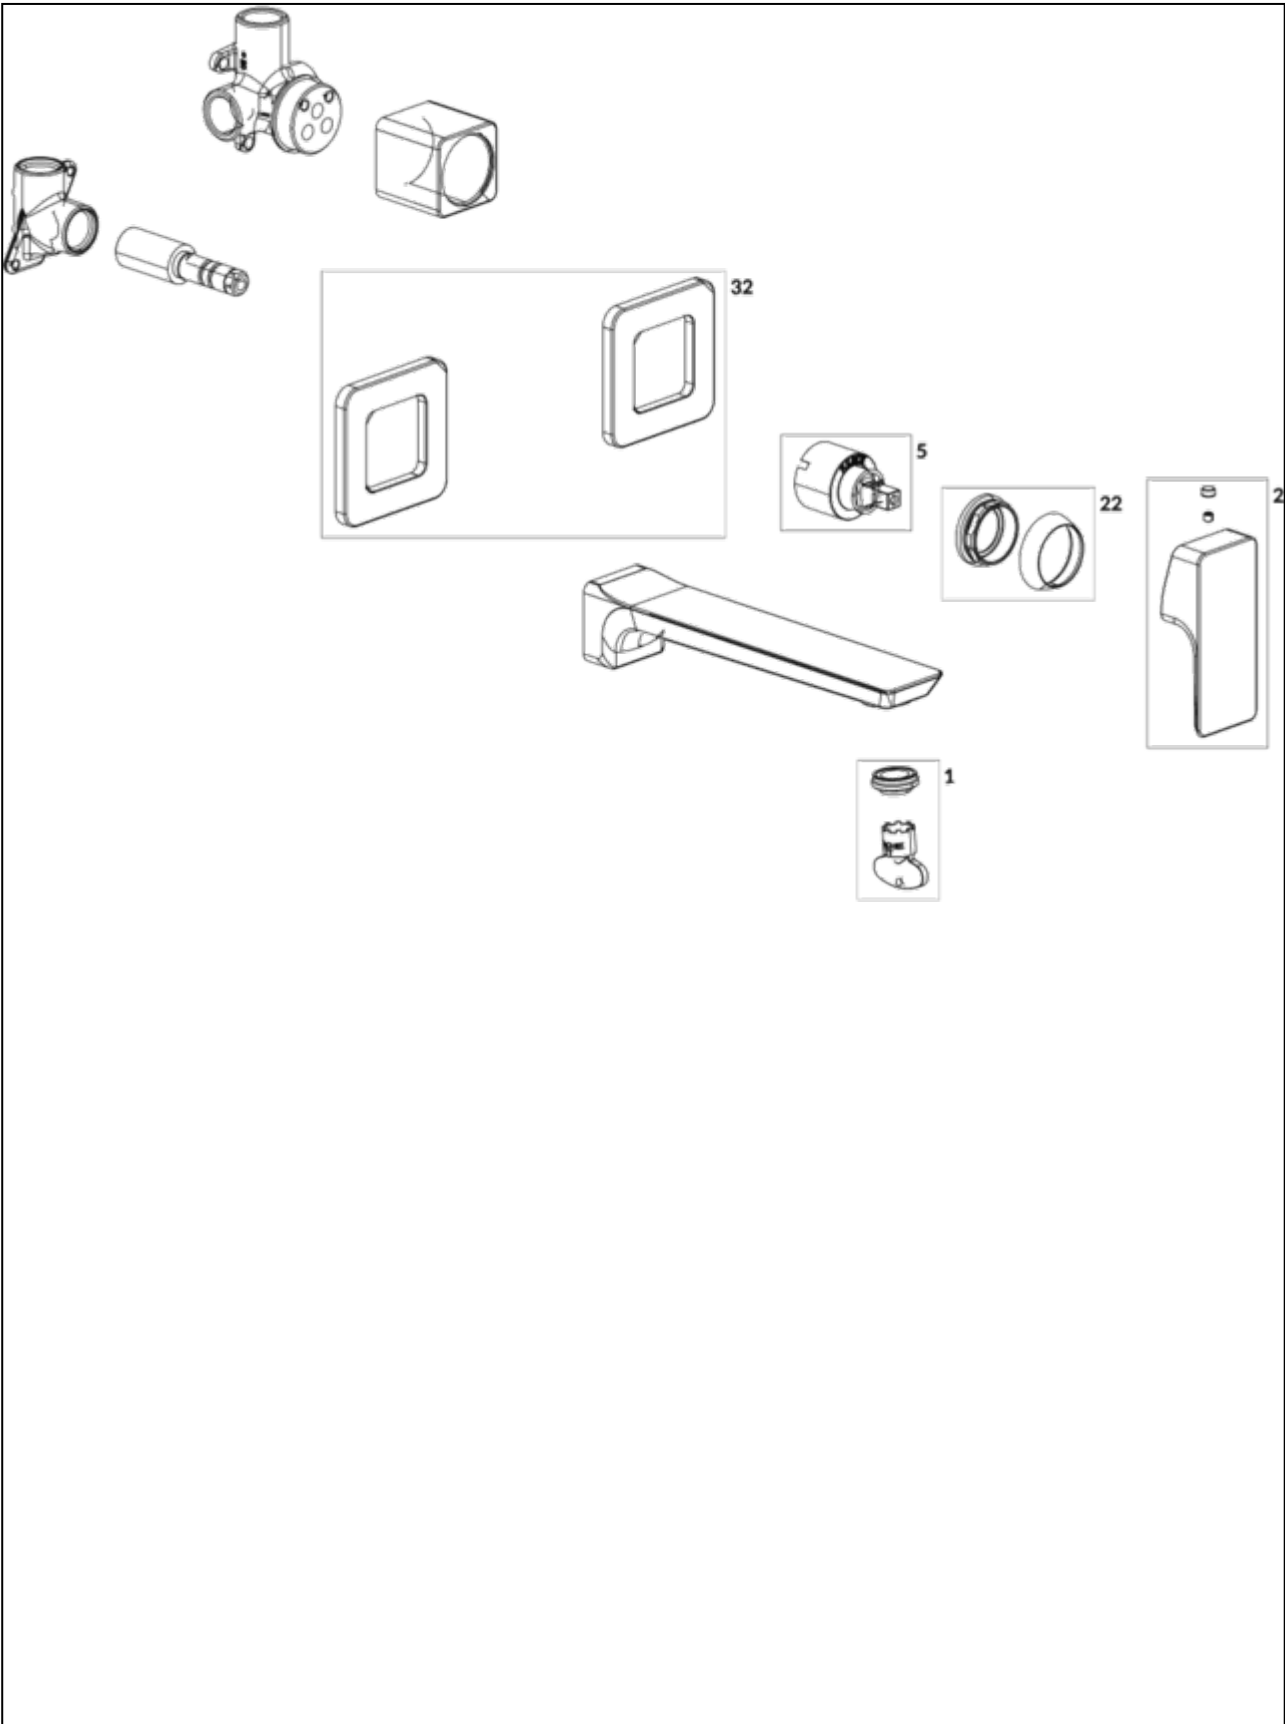

EXPLOSION DRAWINGS

BILL OF MATERIALS

No.	Article No.	Description	Quantity
1	TVP00007100000	Aerator set	1
5	TVP00000105000	Cartridge	1