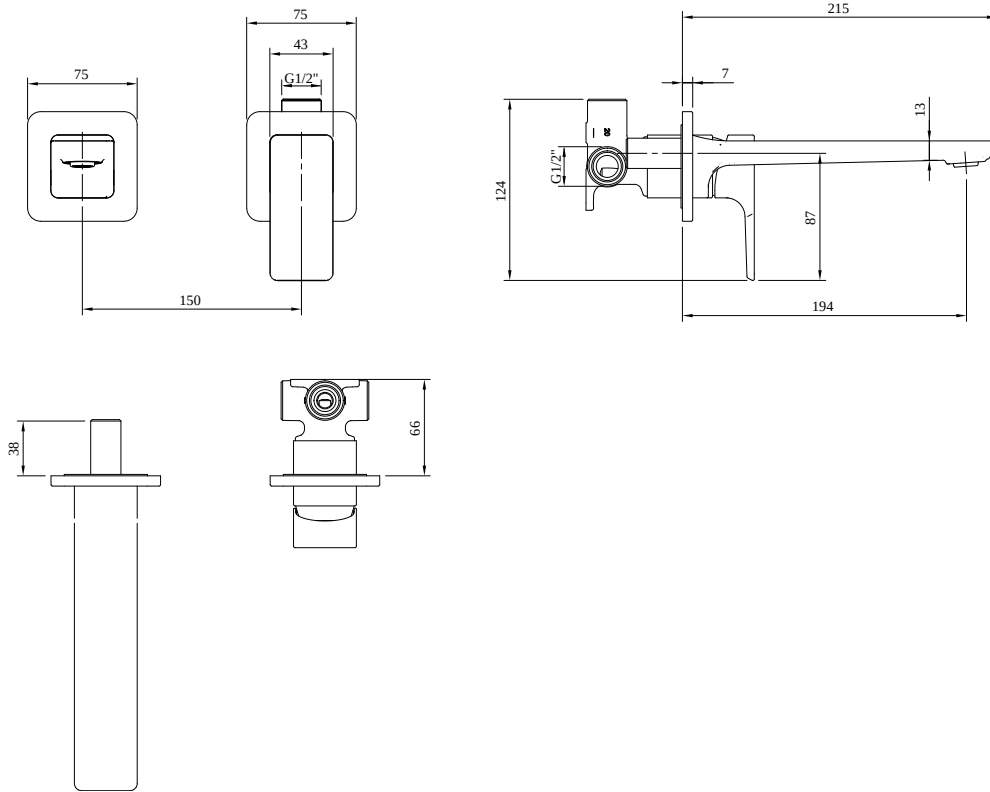

BASIN MIXERS SUBWAY 3.0

PRODUCT INFORMATION

Article title	Villeroy & Boch Subway 3.0 Single-lever basin mixer without waste, Brushed Nickel Matt
Article number	TVW11200700064
Assembly / Assembly type	wall-mounted
Scope of delivery	1 x tap fitting , 1 x aerator key 1 x installation instructions
Length in mm	215
Width in mm	225
Height in mm	115
Collection	Subway 3.0
Weight in kg	2.102
Material	Brass
Surface	matt
Colour name	Brushed Nickel Matt
EAN number	4062373800508
Model number	TVW112007000
Air plus	An aerator enriches the water with air for a particularly soft, water-saving jet
Easy clean	Longer service life: optimum limescale removal by simply rubbing nozzles and aerators clean
Aqua smart	Sustainable, limited water flow: saving water without sacrificing on performance
Tap smartpressure	Constant water flow rate for washbasin mixers regardless of pressure fluctuations in the piping system
Length of spout in mm	194
Material	Brass
Volume	7,849
Angle jet regulator	4
Cartridge	Cartridge with ceramic discs
Handle position	Variable
Swivel aerator	Yes
Water regulation	Water temperature is regulated 45° to each side
Thermostat	No
Cool Tap	No
Spray types	Comfort jet

COLOURS

Colour	Description	Article number	EAN
	Brushed Nickel Matt	TVW11200700064	4062373800508

CHARACTERISTICS

An aerator enriches the water with air for a particularly soft, water-saving jet

Sustainable, limited water flow: saving water without sacrificing on performance

Longer service life: optimum limescale removal by simply rubbing nozzles and aerators clean

Constant water flow rate for washbasin mixers regardless of pressure fluctuations in the piping system

TECHNICAL DRAWINGS

TVW112007000

EXPLOSION DRAWINGS

BILL OF MATERIALS

No.	Article No.	Description	Quantity
1	TVP00007100000	Aerator set	1
5	TVP00000105000	Cartridge	1