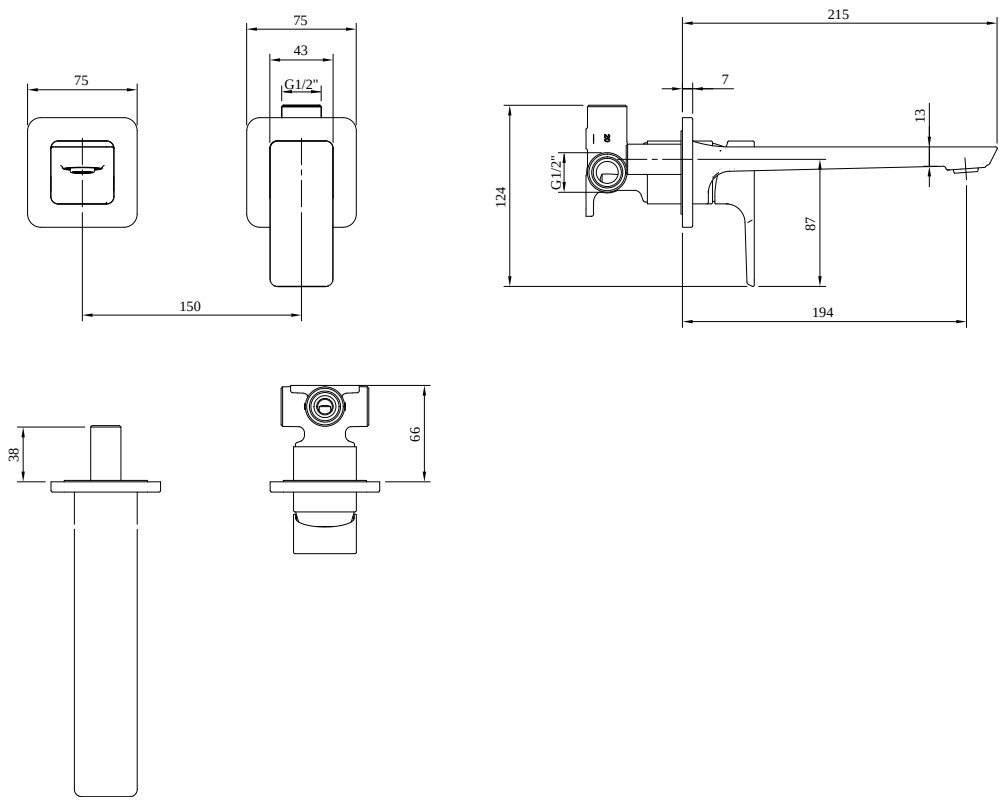

TECHNICAL DRAWINGS

TVW112007000