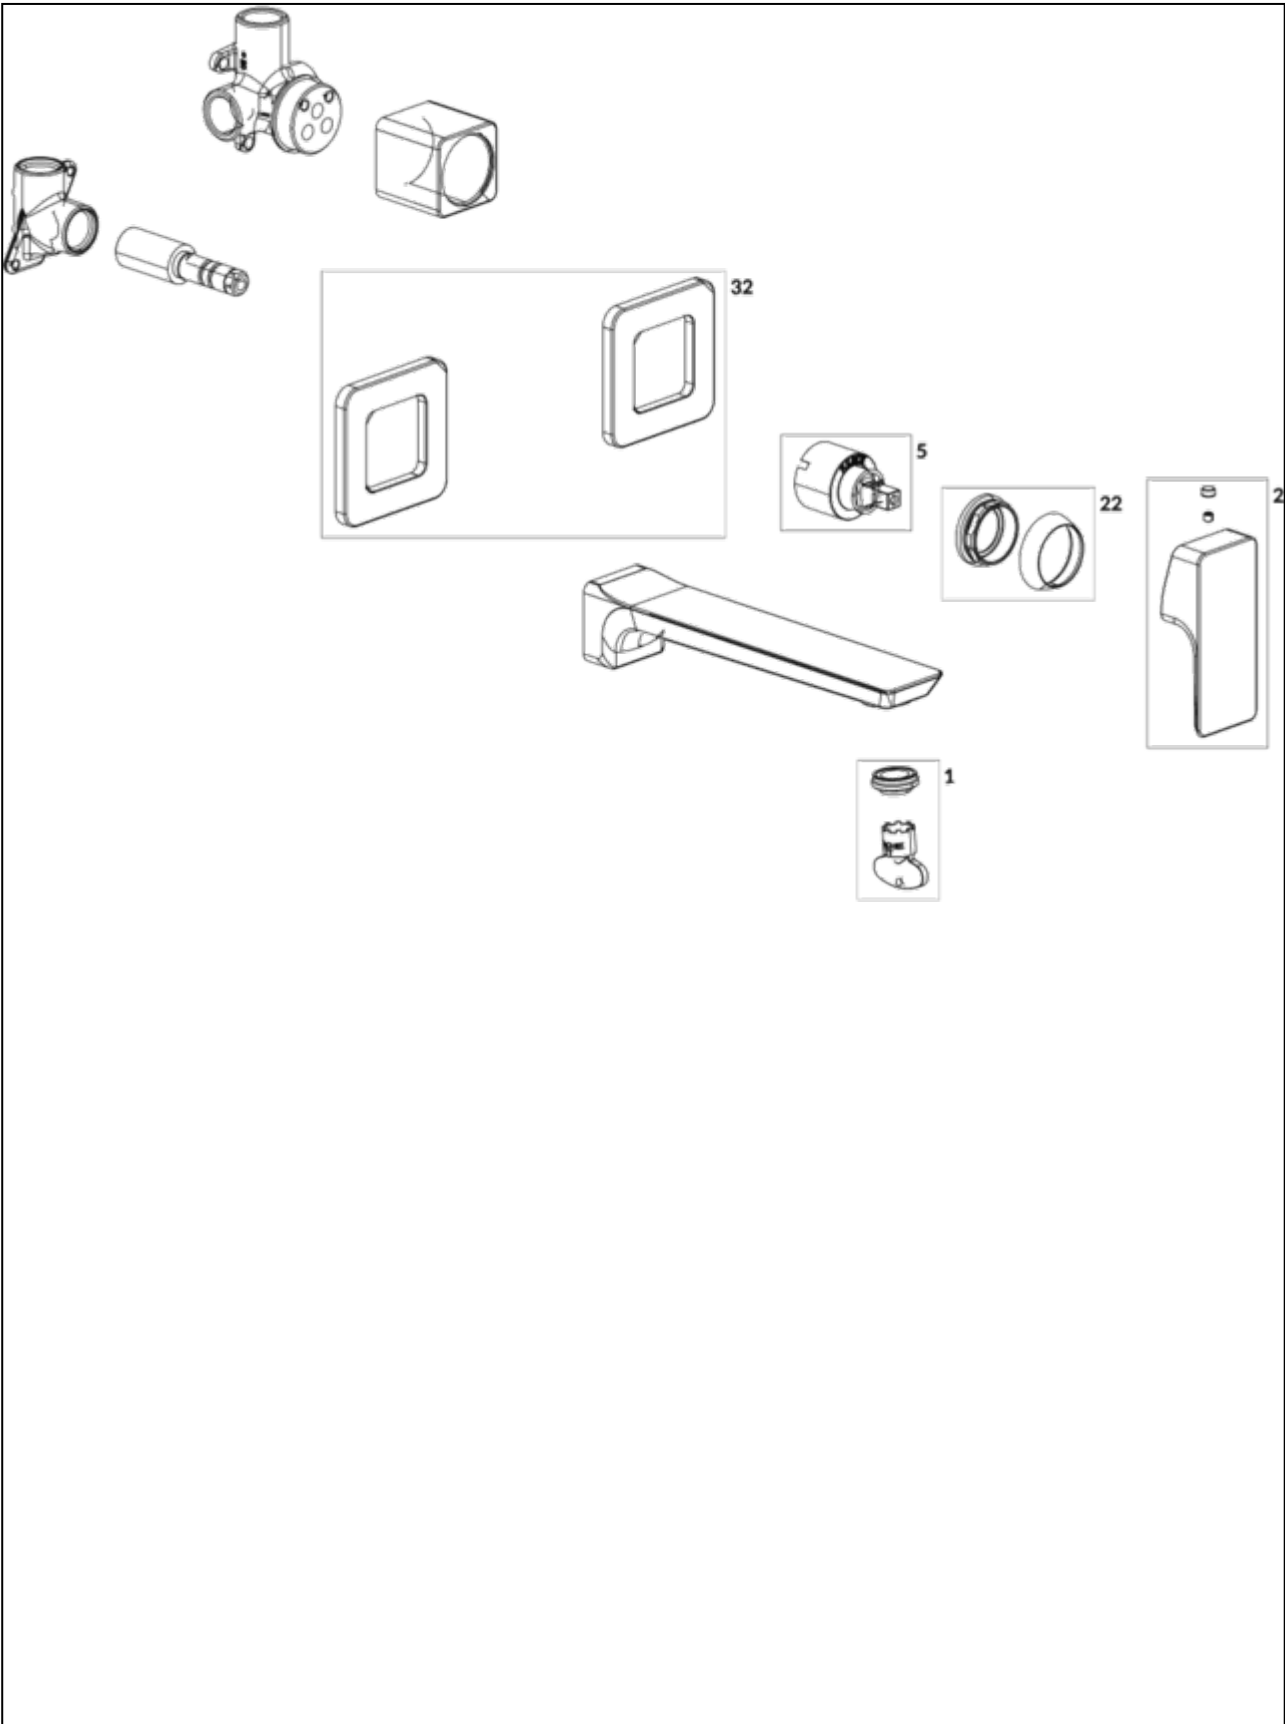

EXPLOSION DRAWINGS

BILL OF MATERIALS

No.	Article No.	Description	Quantity
1	TVP00007100000	Aerator set	1
2	TVP11200200061	Handle	1
5	TVP00000105000	Cartridge	1
27	TVP11201600061	Base ring	1