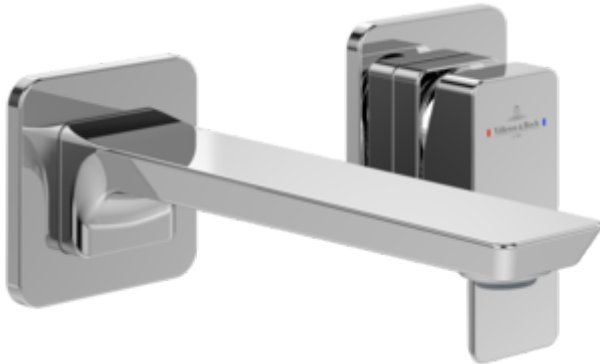

## BASIN MIXERS SUBWAY 3.0

### PRODUCT INFORMATION

Article title	Villeroy & Boch Subway 3.0 Single-lever basin mixer without waste, Chrome
Article number	TVW11200700061
Assembly / Assembly type	wall-mounted
Scope of delivery	1 x tap fitting , 1 x aerator key 1 x installation instructions
Length in mm	215
Width in mm	225
Height in mm	115
Collection	Subway 3.0
Weight in kg	2.01
Material	Brass
Surface	glossy
Colour name	Chrome
EAN number	4062373800478
Model number	TVW112007000
Air plus	An aerator enriches the water with air for a particularly soft, water-saving jet
Easy clean	Longer service life: optimum limescale removal by simply rubbing nozzles and aerators clean
Aqua smart	Sustainable, limited water flow: saving water without sacrificing on performance
Tap smartpressure	Constant water flow rate for washbasin mixers regardless of pressure fluctuations in the piping system
Length of spout in mm	194
Material	Brass
Volume	7,849
Angle jet regulator	4
Cartridge	Cartridge with ceramic discs
Handle position	Variable
Swivel aerator	Yes
Water regulation	Water temperature is regulated 45° to each side
Thermostat	No
Cool Tap	No
Spray types	Comfort jet

**COLOURS**

Colour	Description	Article number	EAN
	Chrome	TVW11200700061	4062373800478

**CHARACTERISTICS**

An aerator enriches the water with air for a particularly soft, water-saving jet

Sustainable, limited water flow: saving water without sacrificing on performance

Longer service life: optimum limescale removal by simply rubbing nozzles and aerators clean

Constant water flow rate for washbasin mixers regardless of pressure fluctuations in the piping system

TECHNICAL DRAWINGS