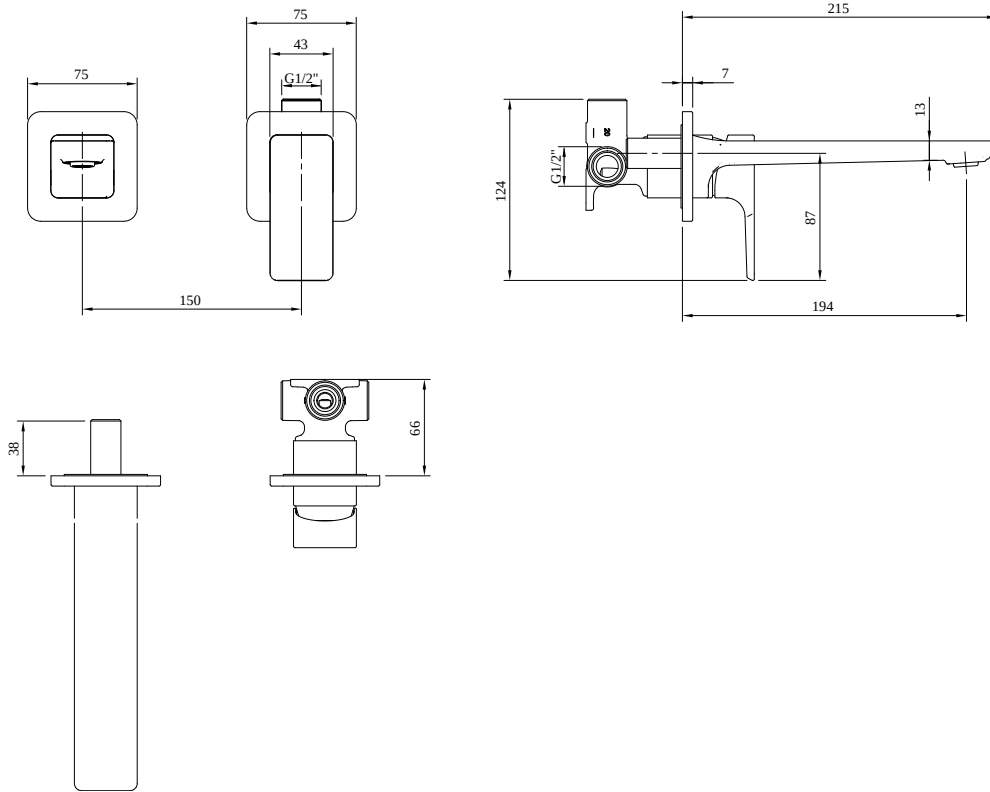

BASIN MIXERS SUBWAY 3.0

PRODUCT INFORMATION

Article title	Villeroy & Boch Subway 3.0 Single-lever basin mixer without waste, Matt Black
Article number	TVW112007000K5
Assembly / Assembly type	wall-mounted
Scope of delivery	1 x tap fitting , 1 x aerator key 1 x installation instructions
Length in mm	215
Width in mm	225
Height in mm	115
Collection	Subway 3.0
Weight in kg	2.01
Material	Brass
Surface	matt
Colour name	Matt Black
EAN number	4062373800485
Model number	TVW112007000
Air plus	An aerator enriches the water with air for a particularly soft, water-saving jet
Easy clean	Longer service life: optimum limescale removal by simply rubbing nozzles and aerators clean
Aqua smart	Sustainable, limited water flow: saving water without sacrificing on performance
Tap smartpressure	Constant water flow rate for washbasin mixers regardless of pressure fluctuations in the piping system
Length of spout in mm	194
Material	Brass
Volume	7,849
Angle jet regulator	4
Cartridge	Cartridge with ceramic discs
Handle position	Variable
Swivel aerator	Yes
Water regulation	Water temperature is regulated 45° to each side
Thermostat	No
Cool Tap	No
Spray types	Comfort jet

COLOURS

Colour	Description	Article number	EAN
	Matt Black	TVW112007000K5	4062373800485

CHARACTERISTICS

An aerator enriches the water with air for a particularly soft, water-saving jet

Sustainable, limited water flow: saving water without sacrificing on performance

Longer service life: optimum limescale removal by simply rubbing nozzles and aerators clean

Constant water flow rate for washbasin mixers regardless of pressure fluctuations in the piping system

TECHNICAL DRAWINGS

TVW112007000

EXPLOSION DRAWINGS

BILL OF MATERIALS

No.	Article No.	Description	Quantity
1	TVP00007100000	Aerator set	1
5	TVP00000105000	Cartridge	1