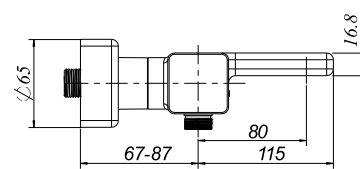

BATH & SHOWER MIXER UNIVERSAL TAPS & FITTINGS

PRODUCT INFORMATION

Article title	Villeroy & Boch Universal Taps & Fittings Bath thermostat for Bathtub Angular, Brushed Gold
Article number	TVT00000200076
Assembly / Assembly type	wall-mounted
Scope of delivery	1 x thermostat , 1 x fastening 1 x installation instructions
Length in mm	202
Width in mm	317
Height in mm	65
Collection	Universal Taps & Fittings
Weight in kg	2.522
Material	Brass
Surface	glossy
Colour name	Brushed Gold
EAN number	4065467420439
Model number	TVT000002000
Easy clean	Longer service life: optimum limescale removal by simply rubbing nozzles and aerators clean
Tap smartpressure	Constant water flow rate for washbasin mixers regardless of pressure fluctuations in the piping system
Length of spout in mm	80
Material	Brass
Volume	0,615
Connection dimensions	150
Swivel aerator	No
Thermostat	Yes
Cool Tap	Yes

COLOURS

Colour	Description	Article number	EAN
	Brushed Gold	TVT00000200076	4065467420439

CHARACTERISTICS

Longer service life: optimum limescale removal by simply rubbing nozzles and aerators clean

Constant water flow rate for washbasin mixers regardless of pressure fluctuations in the piping system

TECHNICAL DRAWINGS

TVT000002000

EXPLOSION DRAWINGS

BILL OF MATERIALS

No.	Article No.	Description	Quantity
1	TVP00009700000	Aerator set	1
5	TVP00008800000	Cartridge	1
36	TVP00009500000	Diverter	1