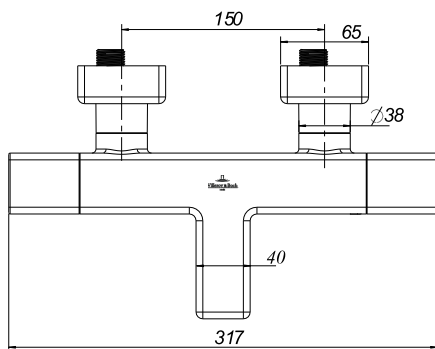

BATH & SHOWER MIXER UNIVERSAL TAPS & FITTINGS

PRODUCT INFORMATION

Article title	Villeroy & Boch Universal Taps & Fittings Bath thermostat for Bathtub Angular, Brushed Gold
Article number	TVT00000200076
Assembly / Assembly type	wall-mounted
Scope of delivery	1 x thermostat , 1 x fastening 1 x installation instructions
Length in mm	202
Width in mm	317
Height in mm	65
Collection	Universal Taps & Fittings
Weight in kg	2.522
Material	Brass
Surface	glossy
Colour name	Brushed Gold
EAN number	4065467420439
Model number	TVT000002000
Easy clean	Longer service life: optimum limescale removal by simply rubbing nozzles and aerators clean
Tap smartpressure	Constant water flow rate for washbasin mixers regardless of pressure fluctuations in the piping system
Length of spout in mm	80
Material	Brass
Volume	0,615
Connection dimensions	150
Swivel aerator	No
Thermostat	Yes
Cool Tap	Yes

TECHNICAL DRAWINGS

TVT000002000

EXPLOSION DRAWINGS

BILL OF MATERIALS

No.	Article No.	Description	Quantity
1	TVP00009700000	Aerator set	1
5	TVP00008800000	Cartridge	1
36	TVP00009500000	Diverter	1