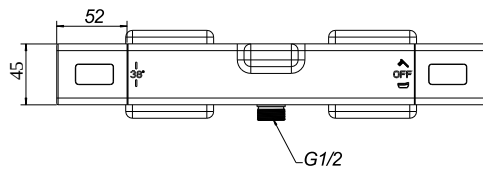

BATH & SHOWER MIXER UNIVERSAL TAPS & FITTINGS

PRODUCT INFORMATION

Article title	Villeroy & Boch Universal Taps & Fittings Bath thermostat for Bathtub Angular, Brushed Gold
Article number	TVT00000200076
Assembly / Assembly type	wall-mounted
Scope of delivery	1 x thermostat , 1 x fastening 1 x installation instructions
Length in mm	202
Width in mm	317
Height in mm	65
Collection	Universal Taps & Fittings
Weight in kg	2.522
Material	Brass
Surface	glossy
Colour name	Brushed Gold
EAN number	4065467420439
Model number	TVT000002000
Easy clean	Longer service life: optimum limescale removal by simply rubbing nozzles and aerators clean
Tap smartpressure	Constant water flow rate for washbasin mixers regardless of pressure fluctuations in the piping system
Length of spout in mm	80
Material	Brass
Volume	0,615
Connection dimensions	150
Swivel aerator	No
Thermostat	Yes
Cool Tap	Yes

TECHNICAL DRAWINGS

TVT000002000

EXPLOSION DRAWINGS

BILL OF MATERIALS

No.	Article No.	Description	Quantity
1	TVP00009700000	Aerator set	1
5	TVP00008800000	Cartridge	1
36	TVP00009500000	Diverter	1