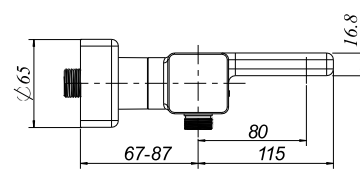

BATH & SHOWER MIXER UNIVERSAL TAPS & FITTINGS

PRODUCT INFORMATION

Article title	Villeroy & Boch Universal Taps & Fittings Bath thermostat for Bathtub Angular, Chrome
Article number	TVT00000200061
Assembly / Assembly type	wall-mounted
Scope of delivery	1 x thermostat , 1 x fastening 1 x installation instructions
Length in mm	202
Width in mm	317
Height in mm	65
Collection	Universal Taps & Fittings
Weight in kg	2.522
Material	Brass
Surface	glossy
Colour name	Chrome
EAN number	4062373804889
Model number	TVT000002000
Easy clean	Longer service life: optimum limescale removal by simply rubbing nozzles and aerators clean
Tap smartpressure	Constant water flow rate for washbasin mixers regardless of pressure fluctuations in the piping system
Length of spout in mm	80
Material	Brass
Volume	0,615
Connection dimensions	150
Swivel aerator	No
Thermostat	Yes
Cool Tap	Yes

COLOURS

Colour	Description	Article number	EAN
	Chrome	TVT00000200061	4062373804889

CHARACTERISTICS

Longer service life: optimum limescale removal by simply rubbing nozzles and aerators clean

Constant water flow rate for washbasin mixers regardless of pressure fluctuations in the piping system

TECHNICAL DRAWINGS

TVT000002000

EXPLOSION DRAWINGS

BILL OF MATERIALS

No.	Article No.	Description	Quantity
1	TVP00009700000	Aerator set	1
5	TVP00008800000	Cartridge	1
36	TVP00009500000	Diverter	1