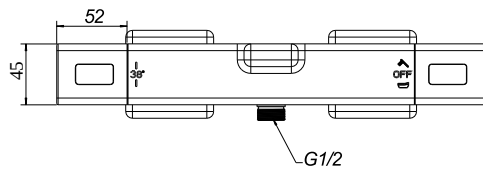

BATH & SHOWER MIXER UNIVERSAL TAPS & FITTINGS

PRODUCT INFORMATION

Article title	Villeroy & Boch Universal Taps & Fittings Bath thermostat for Bathtub Angular, Chrome
Article number	TVT00000200061
Assembly / Assembly type	wall-mounted
Scope of delivery	1 x thermostat , 1 x fastening 1 x installation instructions
Length in mm	202
Width in mm	317
Height in mm	65
Collection	Universal Taps & Fittings
Weight in kg	2.522
Material	Brass
Surface	glossy
Colour name	Chrome
EAN number	4062373804889
Model number	TVT000002000
Easy clean	Longer service life: optimum limescale removal by simply rubbing nozzles and aerators clean
Tap smartpressure	Constant water flow rate for washbasin mixers regardless of pressure fluctuations in the piping system
Length of spout in mm	80
Material	Brass
Volume	0,615
Connection dimensions	150
Swivel aerator	No
Thermostat	Yes
Cool Tap	Yes

COLOURS

Colour	Description	Article number	EAN
	Chrome	TVT00000200061	4062373804889

CHARACTERISTICS

Longer service life: optimum limescale removal by simply rubbing nozzles and aerators clean

Constant water flow rate for washbasin mixers regardless of pressure fluctuations in the piping system

TECHNICAL DRAWINGS

TVT000002000

EXPLOSION DRAWINGS

BILL OF MATERIALS

No.	Article No.	Description	Quantity
1	TVP00009700000	Aerator set	1
5	TVP00008800000	Cartridge	1
36	TVP00009500000	Diverter	1