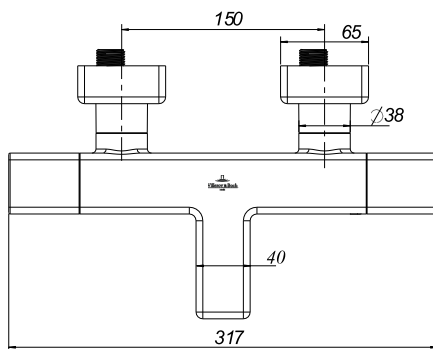

BATH & SHOWER MIXER UNIVERSAL TAPS & FITTINGS

PRODUCT INFORMATION

Article title	Villeroy & Boch Universal Taps & Fittings Bath thermostat for Bathtub Angular, Chrome
Article number	TVT00000200061
Assembly / Assembly type	wall-mounted
Scope of delivery	1 x thermostat , 1 x fastening 1 x installation instructions
Length in mm	202
Width in mm	317
Height in mm	65
Collection	Universal Taps & Fittings
Weight in kg	2.522
Material	Brass
Surface	glossy
Colour name	Chrome
EAN number	4062373804889
Model number	TVT000002000
Easy clean	Longer service life: optimum limescale removal by simply rubbing nozzles and aerators clean
Tap smartpressure	Constant water flow rate for washbasin mixers regardless of pressure fluctuations in the piping system
Length of spout in mm	80
Material	Brass
Volume	0,615
Connection dimensions	150
Swivel aerator	No
Thermostat	Yes
Cool Tap	Yes

COLOURS

Colour	Description	Article number	EAN
	Chrome	TVT00000200061	4062373804889

CHARACTERISTICS

Longer service life: optimum limescale removal by simply rubbing nozzles and aerators clean

Constant water flow rate for washbasin mixers regardless of pressure fluctuations in the piping system

TECHNICAL DRAWINGS

TVT000002000

EXPLOSION DRAWINGS

BILL OF MATERIALS

No.	Article No.	Description	Quantity
1	TVP00009700000	Aerator set	1
5	TVP00008800000	Cartridge	1
36	TVP00009500000	Diverter	1