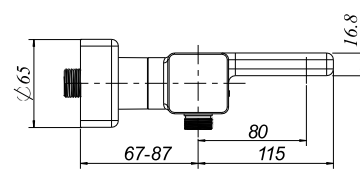

BATH & SHOWER MIXER UNIVERSAL TAPS & FITTINGS

PRODUCT INFORMATION

Article title	Villeroy & Boch Universal Taps & Fittings Bath thermostat for Bathtub Angular, Matt Black
Article number	TVT000002000K5
Assembly / Assembly type	wall-mounted
Scope of delivery	1 x thermostat , 1 x fastening 1 x installation instructions
Length in mm	202
Width in mm	317
Height in mm	65
Collection	Universal Taps & Fittings
Weight in kg	2.522
Material	Brass
Surface	glossy
Colour name	Matt Black
EAN number	4065467404767
Model number	TVT000002000
Easy clean	Longer service life: optimum limescale removal by simply rubbing nozzles and aerators clean
Tap smartpressure	Constant water flow rate for washbasin mixers regardless of pressure fluctuations in the piping system
Length of spout in mm	80
Material	Brass
Volume	0,615
Connection dimensions	150
Swivel aerator	No
Thermostat	Yes
Cool Tap	Yes

COLOURS

Colour	Description	Article number	EAN
	Matt Black	TVT000002000K5	4065467404767

CHARACTERISTICS

Longer service life: optimum limescale removal by simply rubbing nozzles and aerators clean

Constant water flow rate for washbasin mixers regardless of pressure fluctuations in the piping system

TECHNICAL DRAWINGS

TVT000002000

EXPLOSION DRAWINGS

BILL OF MATERIALS

No.	Article No.	Description	Quantity
1	TVP00009700000	Aerator set	1
5	TVP00008800000	Cartridge	1
36	TVP00009500000	Diverter	1