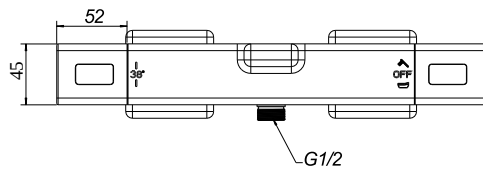

BATH & SHOWER MIXER UNIVERSAL TAPS & FITTINGS

PRODUCT INFORMATION

Article title	Villeroy & Boch Universal Taps & Fittings Bath thermostat for Bathtub Angular, Matt Black
Article number	TVT000002000K5
Assembly / Assembly type	wall-mounted
Scope of delivery	1 x thermostat , 1 x fastening 1 x installation instructions
Length in mm	202
Width in mm	317
Height in mm	65
Collection	Universal Taps & Fittings
Weight in kg	2.522
Material	Brass
Surface	glossy
Colour name	Matt Black
EAN number	4065467404767
Model number	TVT000002000
Easy clean	Longer service life: optimum limescale removal by simply rubbing nozzles and aerators clean
Tap smartpressure	Constant water flow rate for washbasin mixers regardless of pressure fluctuations in the piping system
Length of spout in mm	80
Material	Brass
Volume	0,615
Connection dimensions	150
Swivel aerator	No
Thermostat	Yes
Cool Tap	Yes

COLOURS

Colour	Description	Article number	EAN
	Matt Black	TVT000002000K5	4065467404767

CHARACTERISTICS

Longer service life: optimum limescale removal by simply rubbing nozzles and aerators clean

Constant water flow rate for washbasin mixers regardless of pressure fluctuations in the piping system

TECHNICAL DRAWINGS

TVT000002000

EXPLOSION DRAWINGS

BILL OF MATERIALS

No.	Article No.	Description	Quantity
1	TVP00009700000	Aerator set	1
5	TVP00008800000	Cartridge	1
36	TVP00009500000	Diverter	1