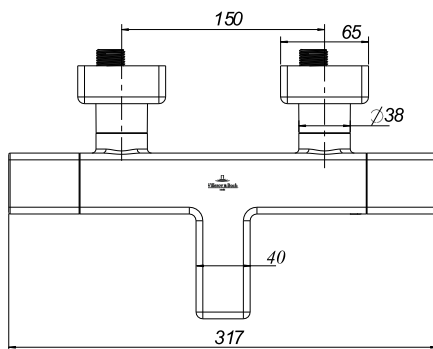

BATH & SHOWER MIXER UNIVERSAL TAPS & FITTINGS

PRODUCT INFORMATION

Article title	Villeroy & Boch Universal Taps & Fittings Bath thermostat for Bathtub Angular, Matt Black
Article number	TVT000002000K5
Assembly / Assembly type	wall-mounted
Scope of delivery	1 x thermostat , 1 x fastening 1 x installation instructions
Length in mm	202
Width in mm	317
Height in mm	65
Collection	Universal Taps & Fittings
Weight in kg	2.522
Material	Brass
Surface	glossy
Colour name	Matt Black
EAN number	4065467404767
Model number	TVT000002000
Easy clean	Longer service life: optimum limescale removal by simply rubbing nozzles and aerators clean
Tap smartpressure	Constant water flow rate for washbasin mixers regardless of pressure fluctuations in the piping system
Length of spout in mm	80
Material	Brass
Volume	0,615
Connection dimensions	150
Swivel aerator	No
Thermostat	Yes
Cool Tap	Yes

TECHNICAL DRAWINGS

TVT000002000

EXPLOSION DRAWINGS

BILL OF MATERIALS

No.	Article No.	Description	Quantity
1	TVP00009700000	Aerator set	1
5	TVP00008800000	Cartridge	1
36	TVP00009500000	Diverter	1