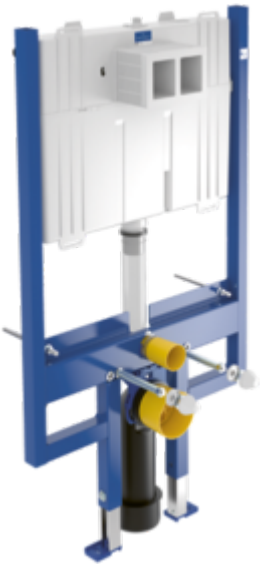

INSTALLATION SYSTEMS VICONNECT INSTALLATION SYSTEMS

PRODUCT INFORMATION

1 . POSITION

Article number	92247600
Article title	Villeroy & Boch ViConnect installation systems Toilet installation system Compact, for Dry-wall construction, 635 x 1120 x 90 mm
Product designation	Toilet installation system Compact
Collection	ViConnect installation systems
Assembly / Assembly type	Dry-wall construction
Assembly instructions	for covering with plasterboard, installation on a solid brick wall, in dry-wall constructions etc. Easy connection to flush plate via flexible cables with bayonet joint adjustment range of feet from unfinished floor level to upper edge of finished floor level: 0-200mm adjustment range front to wall: min 90 mm with cistern 80 mm
Scope of delivery	1 x installation system , 1 x cistern 1 x installation kit
Ordering information	Please order flush plate separately.
Length in mm	90
Width in mm	635
Height in mm	1120
Weight in kg	13,80
Suitable for	for wall-mounted WC
Material	Steel
Activation / Flush	front-operated, button function transmitted to drain fitting via flexible cables, connection to flush plate via bayonet joint
EAN number	4051202338022

TECHNICAL DRAWINGS

92247600