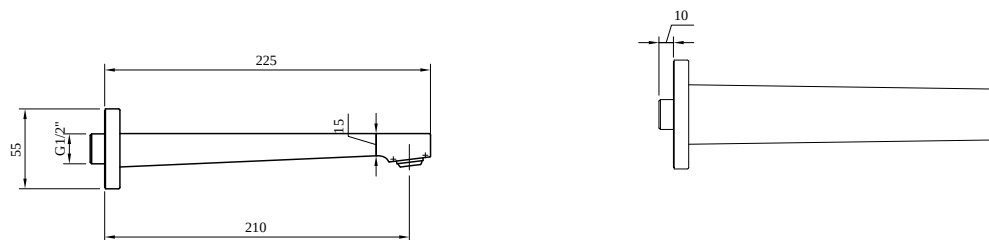

BATH & SHOWER MIXER ARCHITECTURA SQUARE

PRODUCT INFORMATION

Article title	Villeroy & Boch Architectura Square Bath spout for wall-mounted, Matt Black
Article number	TVT125002000K5
Assembly / Assembly type	wall-mounted
Scope of delivery	1 x tap fitting , 1 x aerator key 1 x fastening 1 x installation instructions
Length in mm	224
Width in mm	75
Height in mm	55
Collection	Architectura Square
Weight in kg	0.82
Material	Brass
Surface	matt
Colour name	Matt Black
EAN number	4062373810002
Model number	TVT125002000
Air plus	An aerator enriches the water with air for a particularly soft, water-saving jet
Easy clean	Longer service life: optimum limescale removal by simply rubbing nozzles and aerators clean
Tap smartpressure	Constant water flow rate for washbasin mixers regardless of pressure fluctuations in the piping system
Length of spout in mm	210
Material	Brass
Volume	1,2
Swivel aerator	No
Thermostat	No
Cool Tap	No
Spray types	Comfort jet

COLOURS

Colour	Description	Article number	EAN
	Matt Black	TVT125002000K5	4062373810002

CHARACTERISTICS

An aerator enriches the water with air for a particularly soft, water-saving jet

Longer service life: optimum limescale removal by simply rubbing nozzles and aerators clean

Constant water flow rate for washbasin mixers regardless of pressure fluctuations in the piping system

TECHNICAL DRAWINGS

TVT125002000

EXPLOSION DRAWINGS

BILL OF MATERIALS

No.	Article No.	Description	Quantity
1	TVP00000508000	Aerator set	1