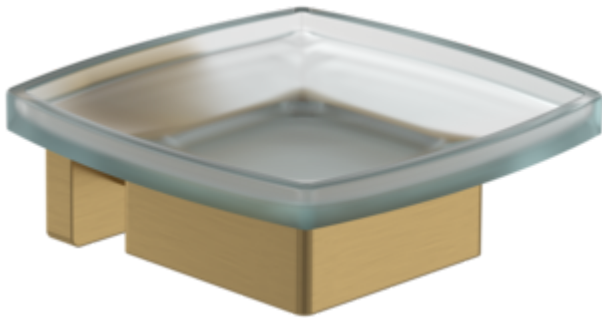

## TAPS & FITTINGS ELEMENTS - STRIKING

#### 1. POSITION

<b>Article number</b>	<b>TVA15202000076</b>
Article title	Villeroy & Boch Elements - Striking Soap dish, 120 x 106 x 45 mm, Brushed Gold
Product designation	Soap dish
Collection	Elements - Striking
Assembly / Assembly type	wall-mounted
Scope of delivery	1 x Soap dish , 1 x fastening 1 x installation instructions
Length in mm	106
Width in mm	120
Height in mm	45
Weight in kg	0,61
Surface	matt
Colour name	Brushed Gold
EAN number	4051202979751
Material	Brass
Volume	2,03
Swivel aerator	No
Thermostat	No
Cool Tap	No