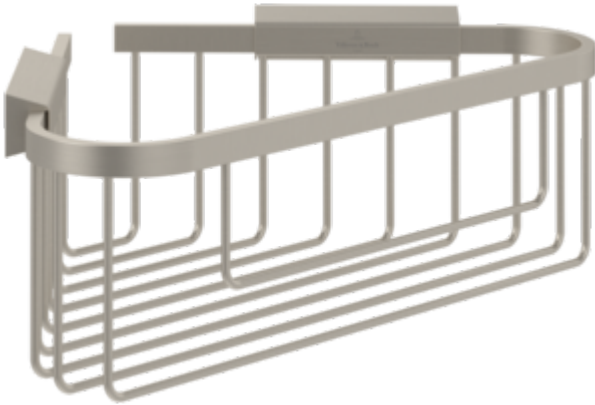

TAPS & FITTINGS ELEMENTS - TENDER

PRODUCT INFORMATION

1. POSITION

Article number	TVA15100900064
Article title	Villeroy & Boch Elements - Tender Corner soap basket, 260 x 206 x 82 mm, Brushed Nickel Matt
Product designation	Corner soap basket
Collection	Elements - Tender
Assembly / Assembly type	wall-mounted
Scope of delivery	1 x Corner soap basket , 1 x fastening 1 x installation instructions
Length in mm	206
Width in mm	260
Height in mm	82
Weight in kg	0,41
Surface	matt
Colour name	Brushed Nickel Matt
EAN number	4065467477150
Material	Brass/zinc
Volume	4,412
Swivel aerator	No
Thermostat	No
Cool Tap	No

COLOUR

COLOUR DESIGNATION

Brushed Nickel Matt

TECHNICAL DRAWINGS

TVA15100900064