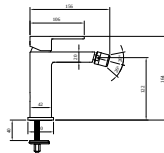

TAPS & FITTINGS ARCHITECTURA

PRODUCT INFORMATION

1 . POSITION

Article number	TVB10300100061
Article title	Villeroy & Boch Architectura Single-lever bidet mixer, Chrome
Product designation	Single-lever bidet mixer
Collection	Architectura
Assembly / Assembly type	Deck-mounted
Scope of delivery	1 x tap fitting , 1 x aerator key 1 x outlet fitting 1 x fastening 2 x connecting hoses 1 x installation instructions
Length in mm	156
Width in mm	42
Height in mm	164
Weight in kg	1,45
Material	Brass
Surface	glossy
Colour name	Chrome
EAN number	4062373673966
Air plus	An aerator enriches the water with air for a particularly soft, water-saving jet
Aqua smart	Sustainable, limited water flow: saving water without sacrificing on performance
Length of spout in mm	136
Material	Brass
Volume	6,552
Angle jet regulator	15
Cartridge	Cartridge with ceramic discs
Swivel aerator	No
Thermostat	No
Cool Tap	No
Spray types	Comfort jet

COLOUR

COLOUR DESIGNATION

Chrome

TECHNICAL DRAWINGS

TVB10300100061

CHARACTERISTICS

An aerator enriches the water with air for a particularly soft, water-saving jet

Sustainable, limited water flow: saving water without sacrificing on performance

FLOW CHART