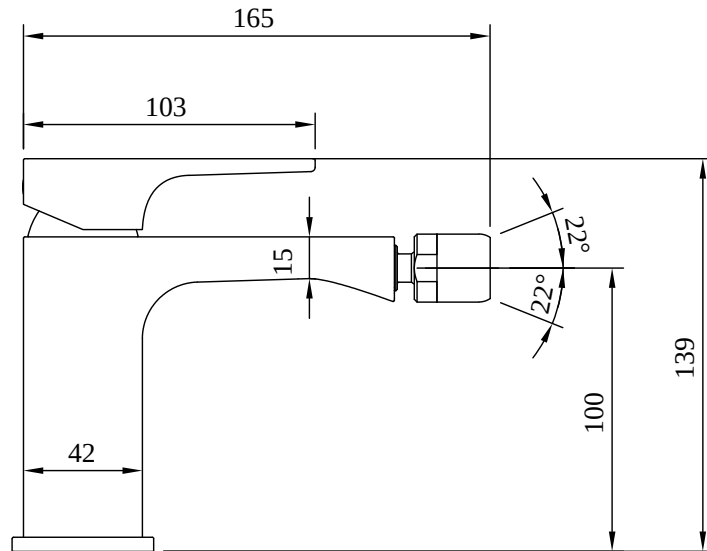

#### 1 . POSITION

<b>Article number</b>	<b>TVB12500100061</b>
Article title	Villeroy & Boch Architectura Square Single-lever bidet mixer, Chrome
Product designation	Single-lever bidet mixer
Collection	Architectura Square
Assembly / Assembly type	Deck-mounted
Scope of delivery	1 x tap fitting , 1 x aerator key 1 x outlet fitting 1 x fastening 2 x connecting hoses 1 x installation instructions
Length in mm	165
Width in mm	42
Height in mm	139
Weight in kg	1,65
Material	Brass
Surface	glossy
Colour name	Chrome
EAN number	4062373755662
Aqua smart	Sustainable, limited water flow: saving water without sacrificing on performance
Length of spout in mm	143
Material	Brass
Cartridge	Cartridge with ceramic discs
Swivel aerator	No
Thermostat	No
Cool Tap	No
Spray types	Comfort jet

#### COLOUR DESIGNATION

Chrome

TECHNICAL DRAWINGS

TVB12500100061

CHARACTERISTICS

Sustainable, limited water flow: saving water without sacrificing on performance

FLOW CHART

EXPLOSION DRAWINGS

**BILL OF MATERIALS**

No.	Article No.	Description	Quantity
1	TVP00001400000	Aerator	1
2	TVP12500100061	Handle set	1
5	TVP00000105000	Cartridge	1
8	TVP00000601000	Fastening set	1
10	TVP00000702000	Connecting hoses	1
27	TVP12500200061	Base ring	1
49	TVP00000201061	Waste system	1