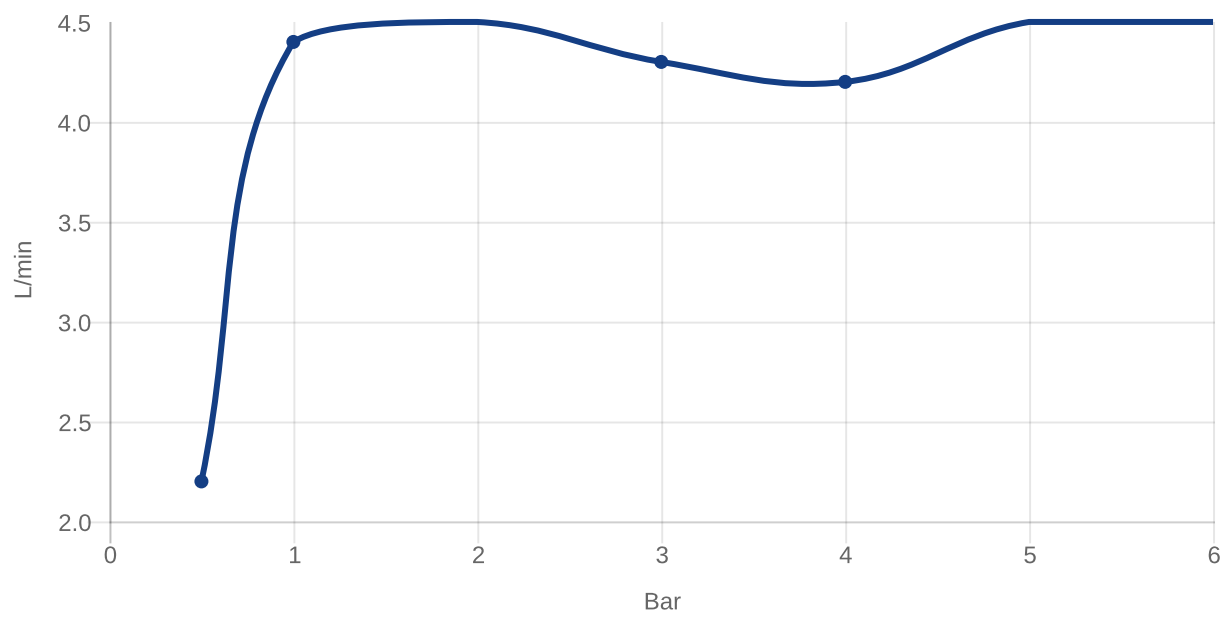

### COLOUR

#### COLOUR DESIGNATION

Chrome

TECHNICAL DRAWINGS

TVB12500100061

CHARACTERISTICS

Sustainable, limited water flow: saving water without sacrificing on performance

FLOW CHART

EXPLOSION DRAWINGS