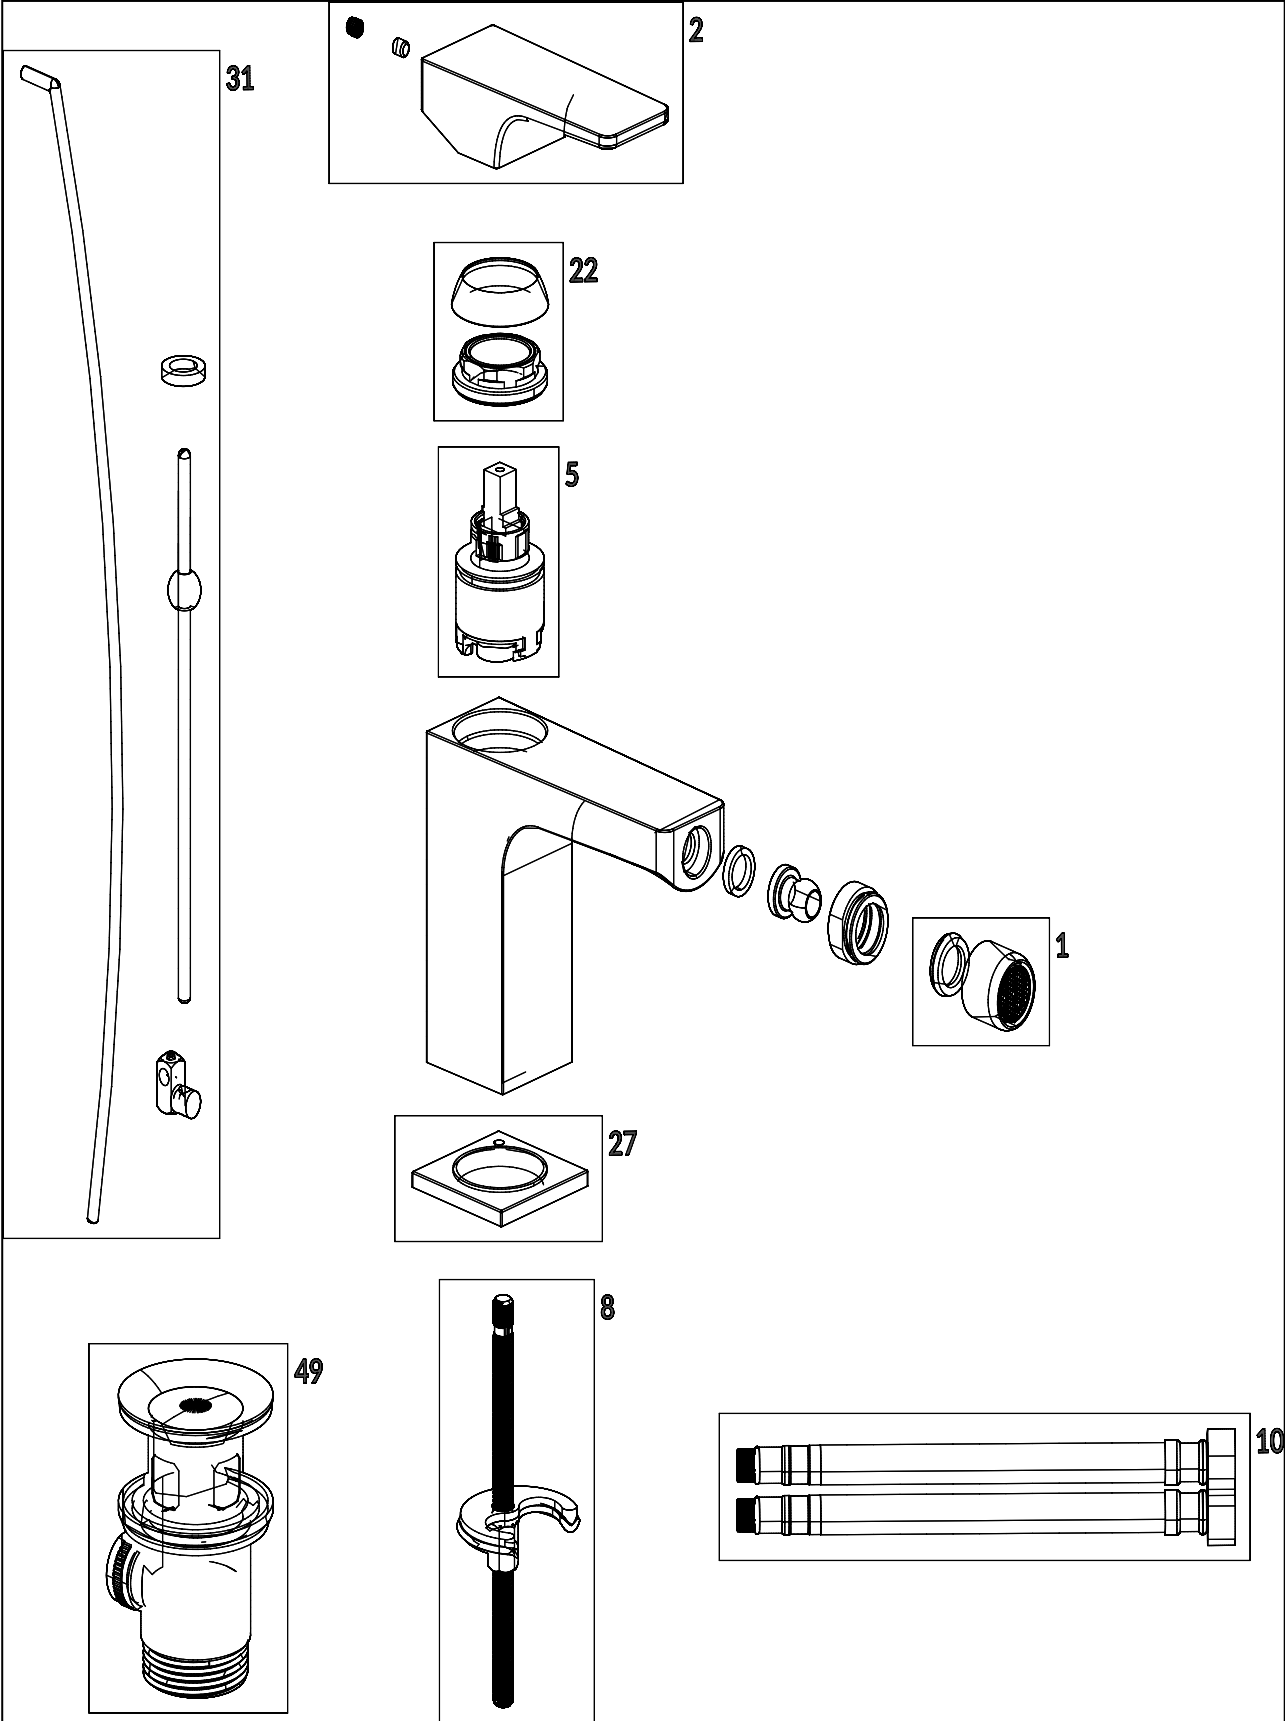

#### 1 . POSITION

<b>Article number</b>	<b>TVB12500100061</b>
Article title	Villeroy & Boch Architectura Square Single-lever bidet mixer, Chrome
Product designation	Single-lever bidet mixer
Collection	Architectura Square
Assembly / Assembly type	Deck-mounted
Scope of delivery	1 x tap fitting , 1 x aerator key 1 x outlet fitting 1 x fastening 2 x connecting hoses 1 x installation instructions
Length in mm	165
Width in mm	42
Height in mm	139
Weight in kg	1,65
Material	Brass
Surface	glossy
Colour name	Chrome
EAN number	4062373755662
Aqua smart	Sustainable, limited water flow: saving water without sacrificing on performance
Length of spout in mm	143
Material	Brass
Cartridge	Cartridge with ceramic discs
Swivel aerator	No
Thermostat	No
Cool Tap	No
Spray types	Comfort jet

#### COLOUR DESIGNATION

Chrome

TECHNICAL DRAWINGS

TVB12500100061

CHARACTERISTICS

Sustainable, limited water flow: saving water without sacrificing on performance

FLOW CHART

EXPLOSION DRAWINGS

**BILL OF MATERIALS**

No.	Article No.	Description	Quantity
1	TVP00001400000	Aerator	1
2	TVP12500100061	Handle set	1
5	TVP00000105000	Cartridge	1
8	TVP00000601000	Fastening set	1
10	TVP00000702000	Connecting hoses	1
27	TVP12500200061	Base ring	1
49	TVP00000201061	Waste system	1