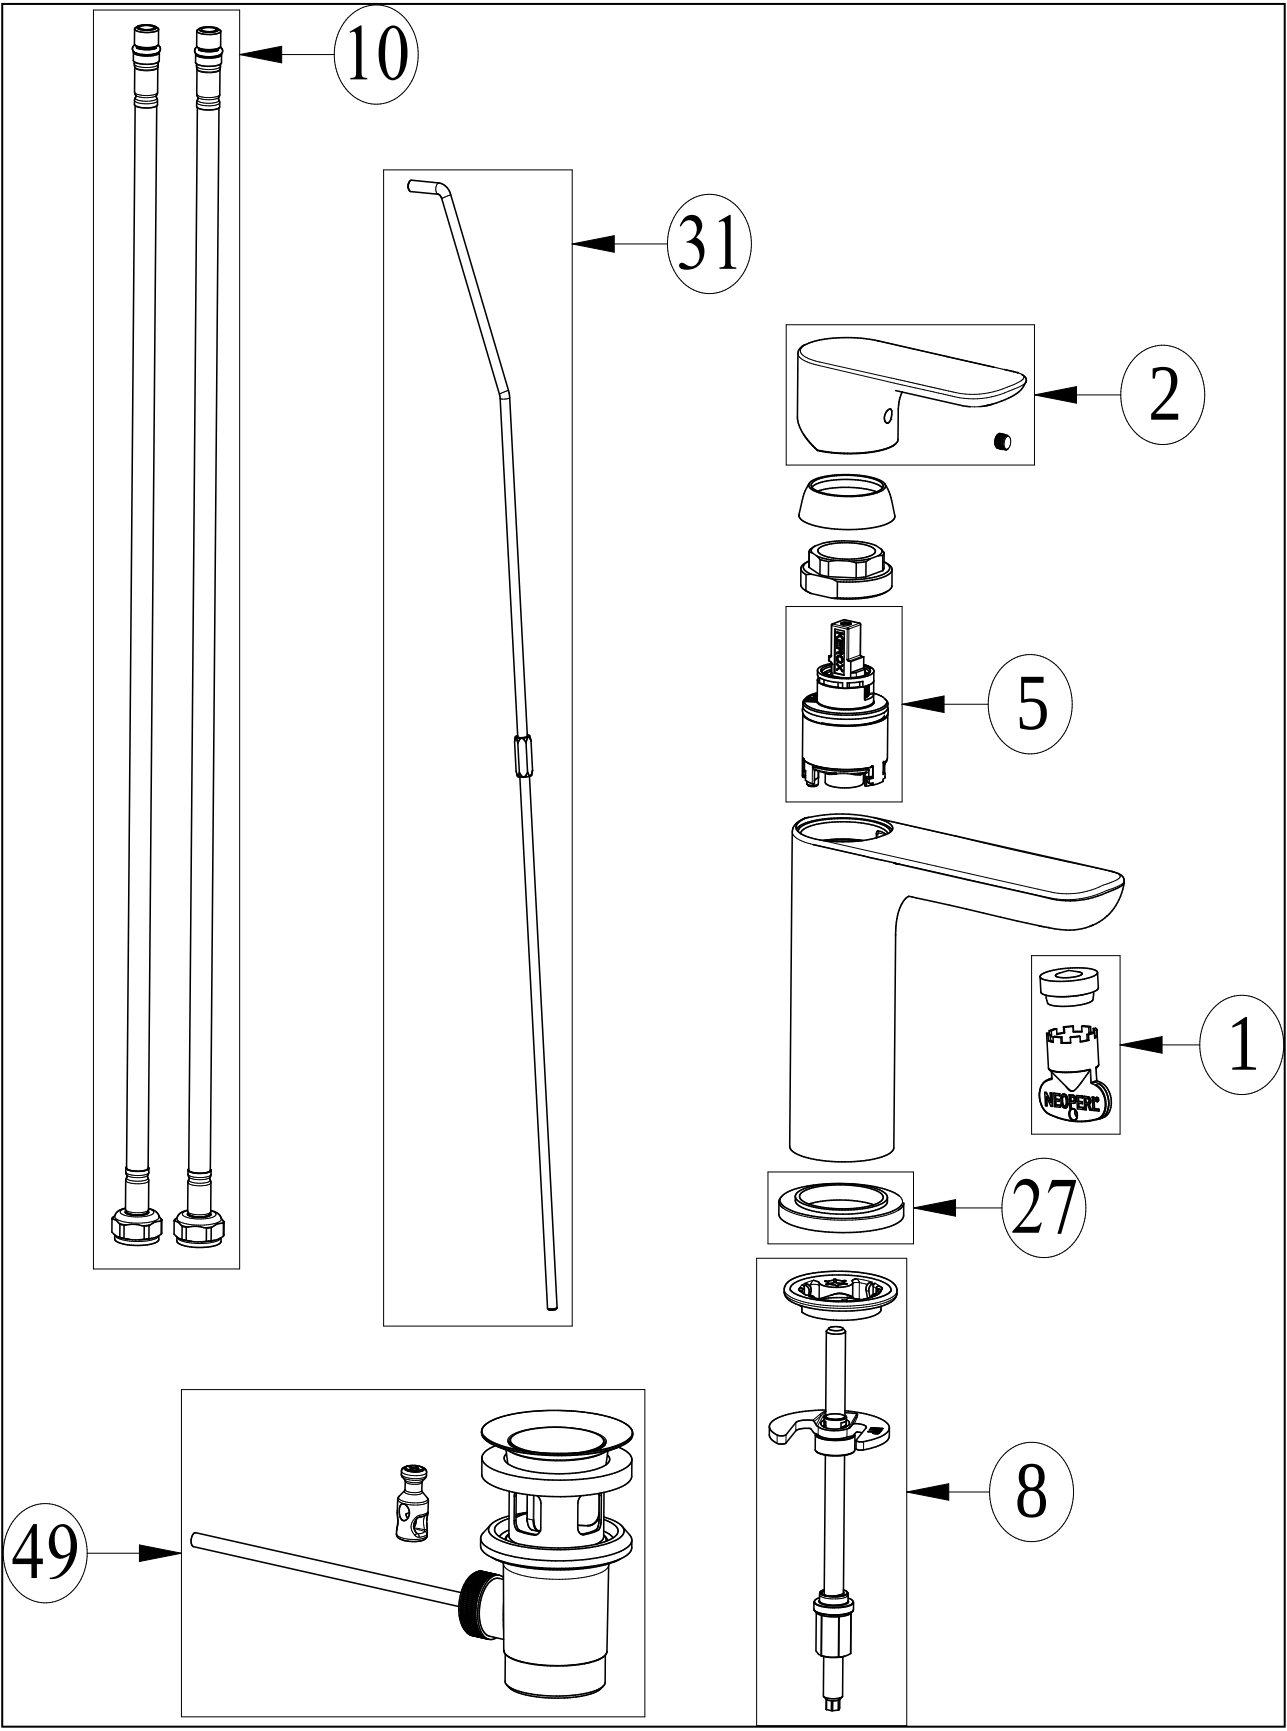

TAPS & FITTINGS O.NOVO

PRODUCT INFORMATION

1. POSITION

Article number	TVW10400300061
Article title	Villeroy & Boch O.novo Single-lever basin mixer with draw bar outlet fitting, Chrome
Product designation	Single-lever basin mixer
Collection	O.novo
Assembly / Assembly type	Pillar tap
Length in mm	150
Width in mm	50
Height in mm	155
Weight in kg	1,69
Surface	glossy
Colour name	Chrome
EAN number	4065467429807
Air plus	An aerator enriches the water with air for a particularly soft, water-saving jet
Easy clean	Longer service life: optimum limescale removal by simply rubbing nozzles and aerators clean
Aqua smart	Sustainable, limited water flow: saving water without sacrificing on performance
Tap smartpressure	Constant water flow rate for washbasin mixers regardless of pressure fluctuations in the piping system
Length of spout in mm	117
Material	Brass
Swivel aerator	No
Thermostat	No
Cool Tap	No

COLOUR

COLOUR DESIGNATION

Chrome

TECHNICAL DRAWINGS

TVW10400300061

CHARACTERISTICS

An aerator enriches the water with air for a particularly soft, water-saving jet

Sustainable, limited water flow: saving water without sacrificing on performance

Longer service life: optimum limescale removal by simply rubbing nozzles and aerators clean

Constant water flow rate for washbasin mixers regardless of pressure fluctuations in the piping system

EXPLOSION DRAWINGS

BILL OF MATERIALS

No.	Article No.	Description	Quantity
1	TVP00000100400	Aerator set	1
2	TVP10401100061	Handle set	1
5	TVP00013400000	Cartridge	1
8	TVP11400400000	Fastening set	1
10	TVP00000702000	Connecting hoses	1
49	TVP00000202061	Waste system	1