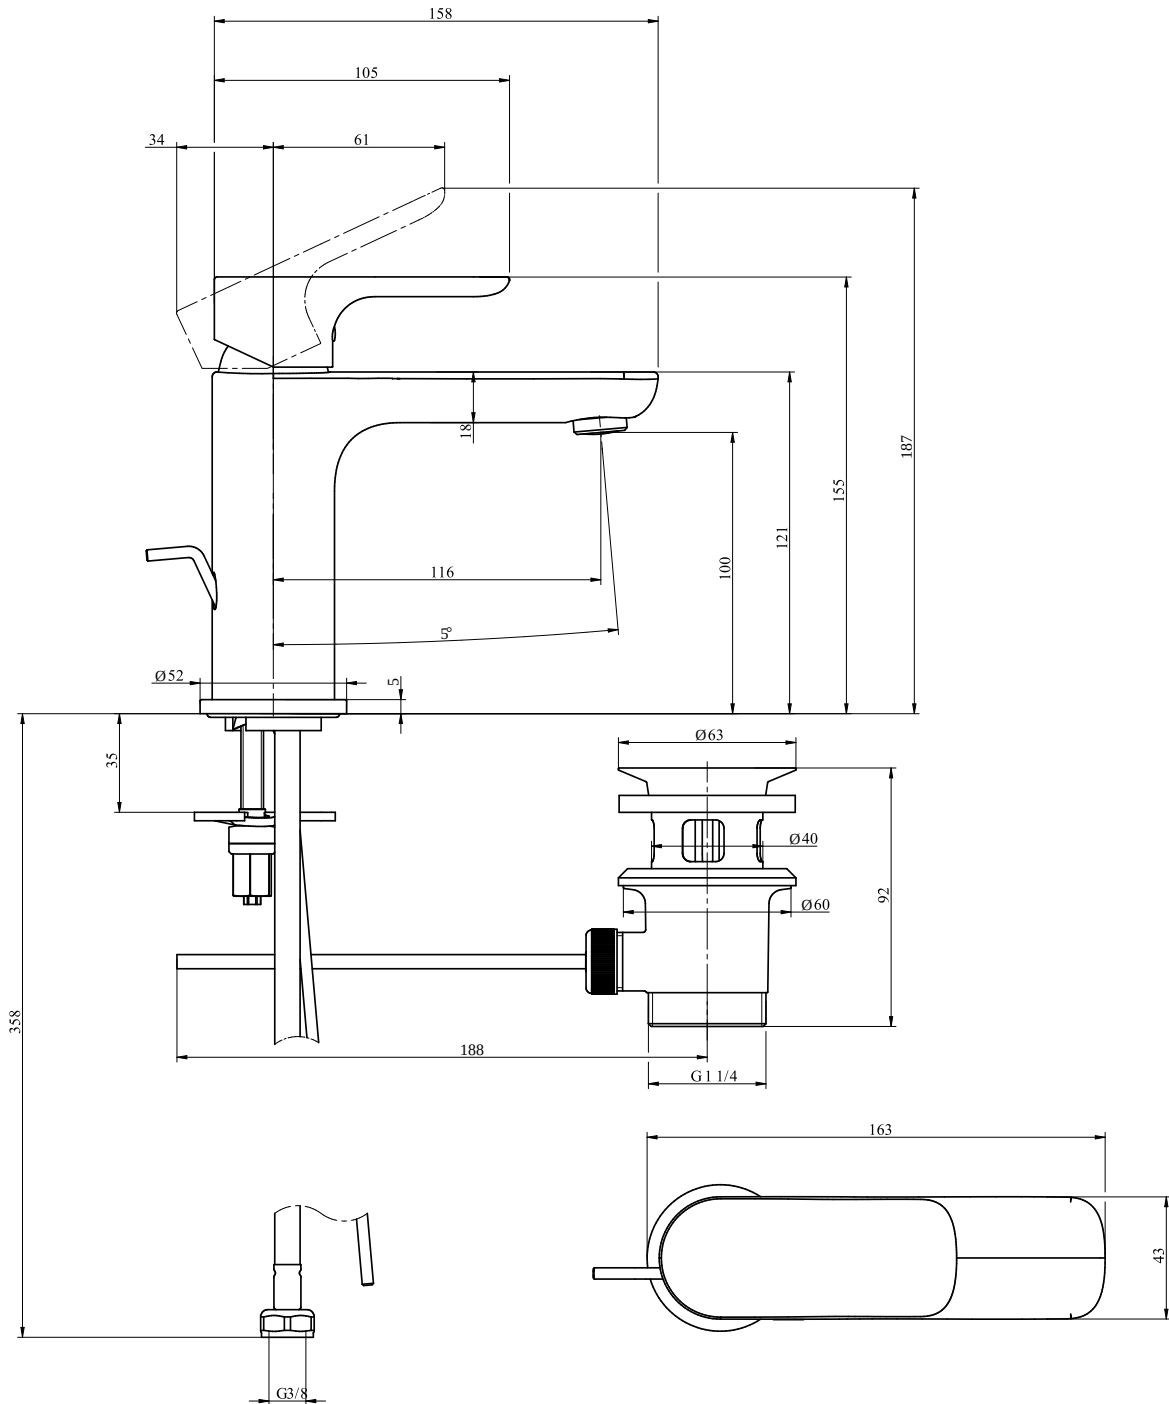

TAPS & FITTINGS O.NOVO

PRODUCT INFORMATION

1. POSITION

Article number	TVW10400300061
Article title	Villeroy & Boch O.novo Single-lever basin mixer with draw bar outlet fitting, Chrome
Product designation	Single-lever basin mixer
Collection	O.novo
Assembly / Assembly type	Pillar tap
Length in mm	150
Width in mm	50
Height in mm	155
Weight in kg	1,69
Surface	glossy
Colour name	Chrome
EAN number	4065467429807
Air plus	An aerator enriches the water with air for a particularly soft, water-saving jet
Easy clean	Longer service life: optimum limescale removal by simply rubbing nozzles and aerators clean
Aqua smart	Sustainable, limited water flow: saving water without sacrificing on performance
Tap smartpressure	Constant water flow rate for washbasin mixers regardless of pressure fluctuations in the piping system
Length of spout in mm	117
Material	Brass
Swivel aerator	No
Thermostat	No
Cool Tap	No

COLOUR

COLOUR DESIGNATION

Chrome

TECHNICAL DRAWINGS

TVW10400300061

CHARACTERISTICS

An aerator enriches the water with air for a particularly soft, water-saving jet

Sustainable, limited water flow: saving water without sacrificing on performance

Longer service life: optimum limescale removal by simply rubbing nozzles and aerators clean

Constant water flow rate for washbasin mixers regardless of pressure fluctuations in the piping system

EXPLOSION DRAWINGS

BILL OF MATERIALS

No.	Article No.	Description	Quantity
1	TVP00000100400	Aerator set	1
2	TVP10401100061	Handle set	1
5	TVP00013400000	Cartridge	1
8	TVP11400400000	Fastening set	1
10	TVP00000702000	Connecting hoses	1
49	TVP00000202061	Waste system	1