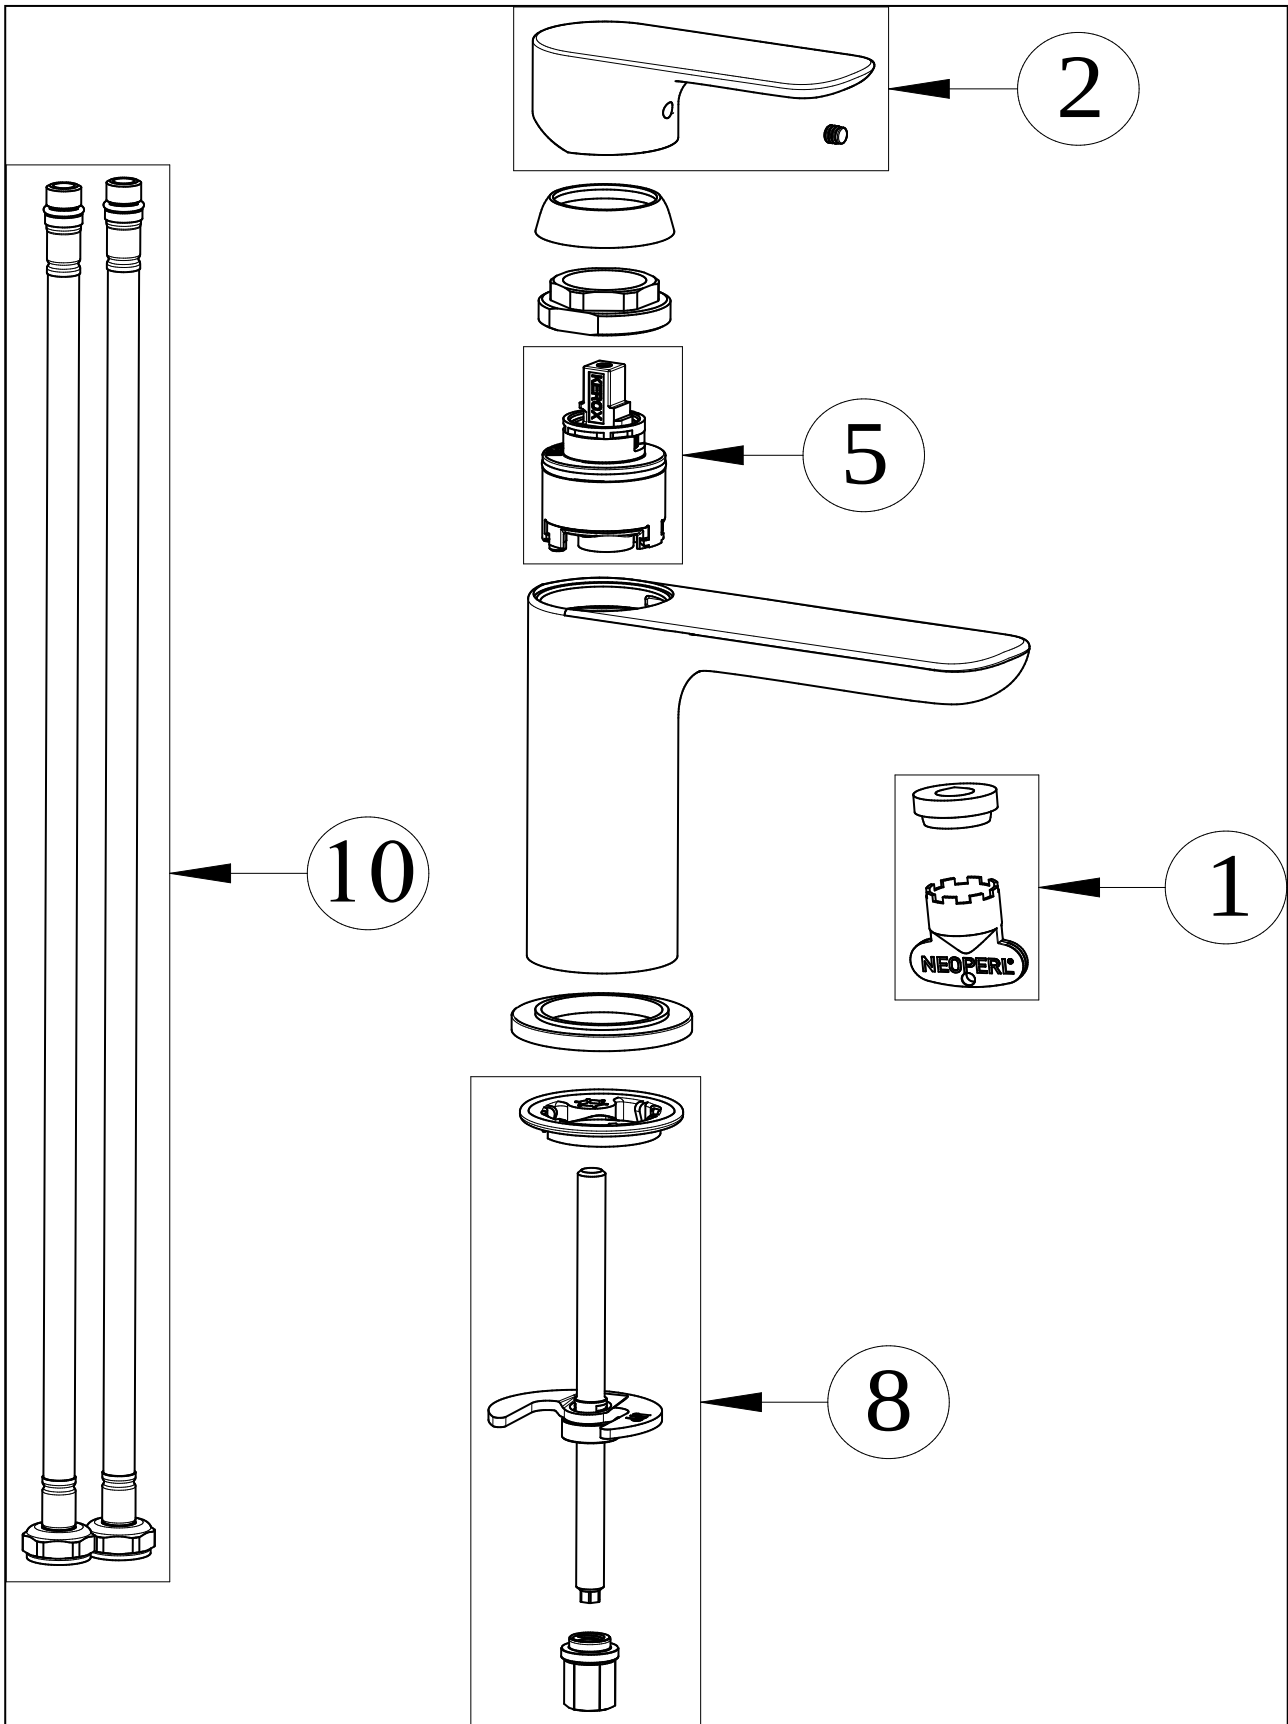

TAPS & FITTINGS O.NOVO

PRODUCT INFORMATION

1 . POSITION

Article number	TVW10400300161
Article title	Villeroy & Boch O.novo Single-lever basin mixer without waste, Chrome
Product designation	Single-lever basin mixer
Collection	O.novo
Assembly / Assembly type	Pillar tap
Length in mm	150
Width in mm	50
Height in mm	155
Weight in kg	1,69
Surface	glossy
Colour name	Chrome
EAN number	4065467429814
Air plus	An aerator enriches the water with air for a particularly soft, water-saving jet
Easy clean	Longer service life: optimum limescale removal by simply rubbing nozzles and aerators clean
Aqua smart	Sustainable, limited water flow: saving water without sacrificing on performance
Tap smartpressure	Constant water flow rate for washbasin mixers regardless of pressure fluctuations in the piping system
Length of spout in mm	117
Material	Brass
Swivel aerator	No
Thermostat	No
Cool Tap	No

COLOUR

COLOUR DESIGNATION

Chrome

CHARACTERISTICS

An aerator enriches the water with air for a particularly soft, water-saving jet

Sustainable, limited water flow: saving water without sacrificing on performance

Longer service life: optimum limescale removal by simply rubbing nozzles and aerators clean

Constant water flow rate for washbasin mixers regardless of pressure fluctuations in the piping system

EXPLOSION DRAWINGS

BILL OF MATERIALS

No.	Article No.	Description	Quantity
2	TVP10401100061	Handle set	1
5	TVP00000100400	Aerator set	1
8	TVP11400400000	Fastening set	1
10	TVP00000702000	Connecting hoses	1