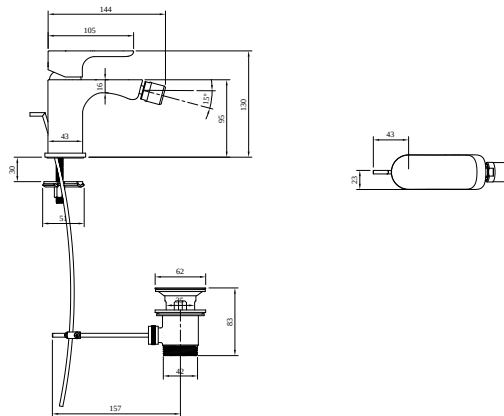

TAPS & FITTINGS O.NOVO

PRODUCT INFORMATION

1 . POSITION

Article number	TVB10420111061
Article title	Villeroy & Boch O.novo Single-lever bidet mixer, Chrome
Product designation	Single-lever bidet mixer
Collection	O.novo
Assembly / Assembly type	Deck-mounted
Scope of delivery	1 x tap fitting , 1 x aerator key 1 x outlet fitting 1 x fastening 2 x connecting hoses 1 x installation instructions
Length in mm	144
Width in mm	43
Height in mm	130
Weight in kg	1,43
Material	Brass
Surface	glossy
Colour name	Chrome
EAN number	4051202465315
Air plus	An aerator enriches the water with air for a particularly soft, water-saving jet
Aqua smart	Sustainable, limited water flow: saving water without sacrificing on performance
Length of spout in mm	121
Material	Brass
Volume	6,552
Angle jet regulator	15
Cartridge	Cartridge with ceramic discs
Swivel aerator	No
Thermostat	No
Cool Tap	No
Spray types	Comfort jet

COLOUR

COLOUR DESIGNATION

Chrome

TECHNICAL DRAWINGS

TVB10420111061

CHARACTERISTICS

An aerator enriches the water with air for a particularly soft, water-saving jet

Sustainable, limited water flow: saving water without sacrificing on performance

FLOW CHART

EXPLOSION DRAWINGS

BILL OF MATERIALS

No.	Article No.	Description	Quantity
1	TVP00001400000	Aerator	1
2	TVP10400409061	Handle set	1
5	TVP00000105000	Cartridge	1
8	TVP00000601000	Fastening set	1
10	TVP00000702000	Connecting hoses	1
49	TVP00000201061	Waste system	1