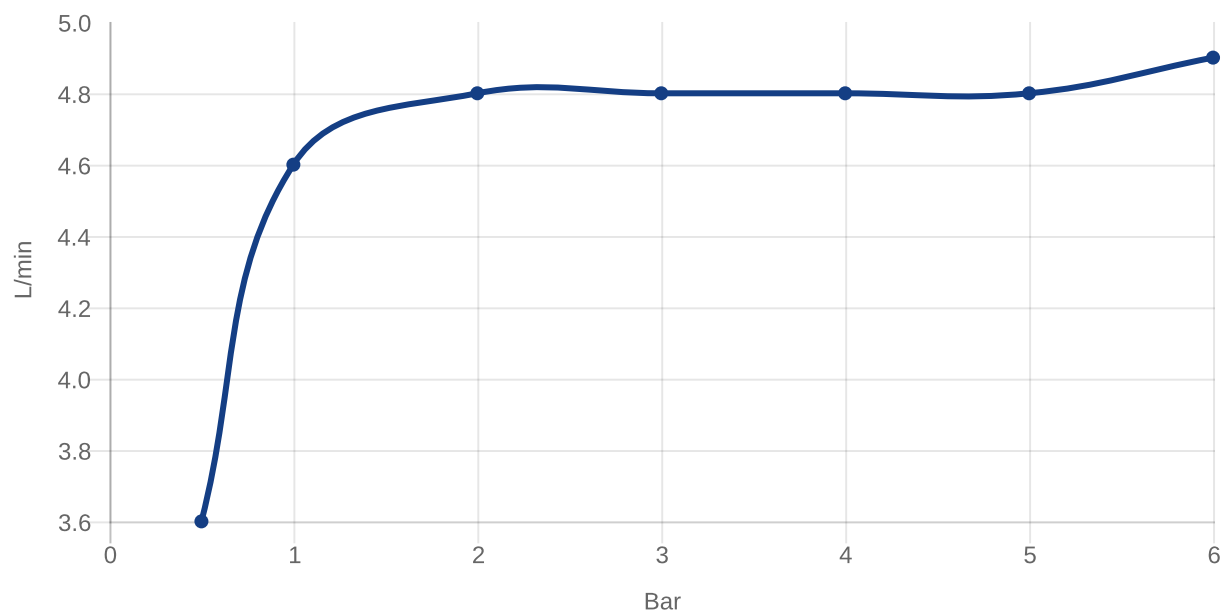

TAPS & FITTINGS O.NOVO

PRODUCT INFORMATION

1 . POSITION

Article number	TVB10420111061
Article title	Villeroy & Boch O.novo Single-lever bidet mixer, Chrome
Product designation	Single-lever bidet mixer
Collection	O.novo
Assembly / Assembly type	Deck-mounted
Scope of delivery	1 x tap fitting , 1 x aerator key 1 x outlet fitting 1 x fastening 2 x connecting hoses 1 x installation instructions
Length in mm	144
Width in mm	43
Height in mm	130
Weight in kg	1,43
Material	Brass
Surface	glossy
Colour name	Chrome
EAN number	4051202465315
Air plus	An aerator enriches the water with air for a particularly soft, water-saving jet
Aqua smart	Sustainable, limited water flow: saving water without sacrificing on performance
Length of spout in mm	121
Material	Brass
Volume	6,552
Angle jet regulator	15
Cartridge	Cartridge with ceramic discs
Swivel aerator	No
Thermostat	No
Cool Tap	No
Spray types	Comfort jet

COLOUR

COLOUR DESIGNATION

Chrome

TECHNICAL DRAWINGS

TVB10420111061

CHARACTERISTICS

An aerator enriches the water with air for a particularly soft, water-saving jet

Sustainable, limited water flow: saving water without sacrificing on performance

FLOW CHART

EXPLOSION DRAWINGS

BILL OF MATERIALS

No.	Article No.	Description	Quantity
1	TVP00001400000	Aerator	1
2	TVP10400409061	Handle set	1
5	TVP00000105000	Cartridge	1
8	TVP00000601000	Fastening set	1
10	TVP00000702000	Connecting hoses	1
49	TVP00000201061	Waste system	1