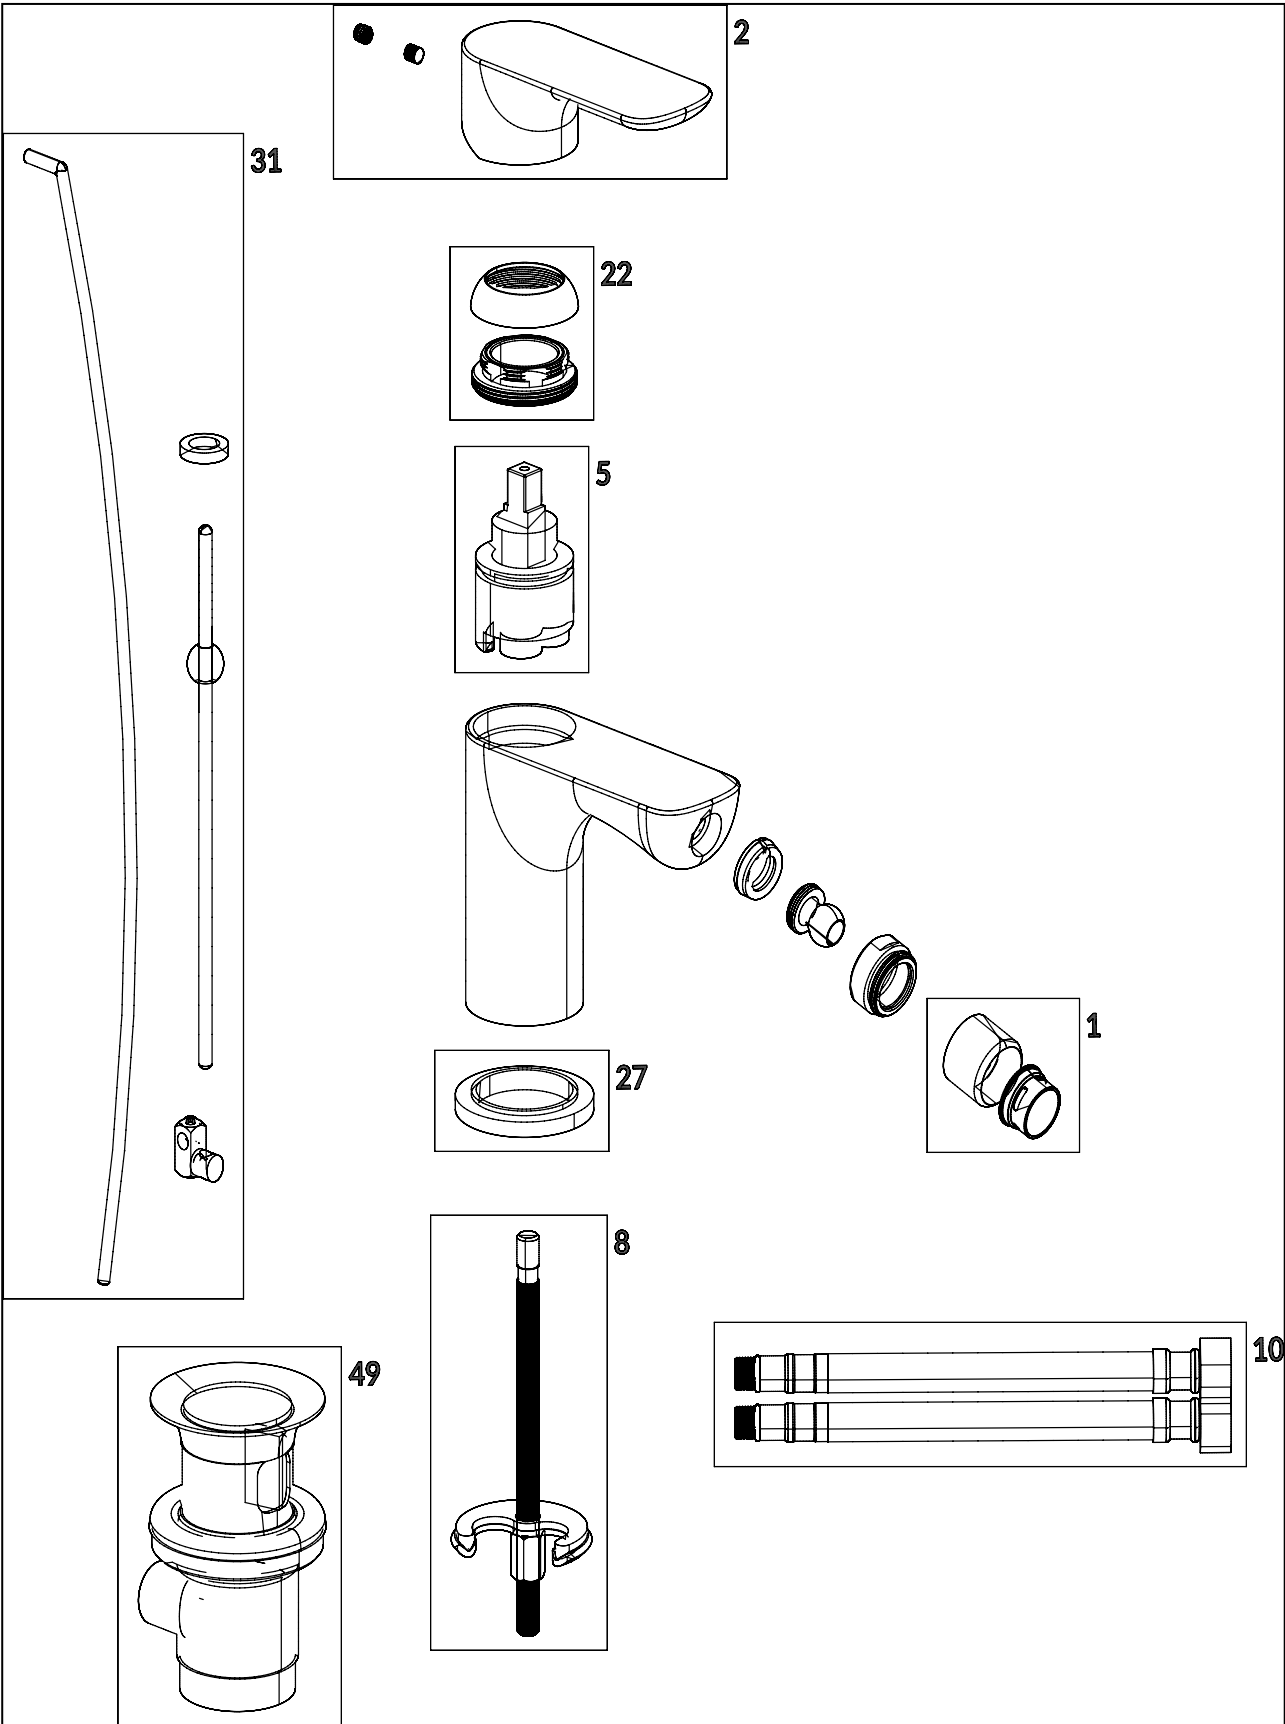

TAPS & FITTINGS O.NOVO

PRODUCT INFORMATION

1 . POSITION

Article number	TVB10420111061
Article title	Villeroy & Boch O.novo Single-lever bidet mixer, Chrome
Product designation	Single-lever bidet mixer
Collection	O.novo
Assembly / Assembly type	Deck-mounted
Scope of delivery	1 x tap fitting , 1 x aerator key 1 x outlet fitting 1 x fastening 2 x connecting hoses 1 x installation instructions
Length in mm	144
Width in mm	43
Height in mm	130
Weight in kg	1,43
Material	Brass
Surface	glossy
Colour name	Chrome
EAN number	4051202465315
Air plus	An aerator enriches the water with air for a particularly soft, water-saving jet
Aqua smart	Sustainable, limited water flow: saving water without sacrificing on performance
Length of spout in mm	121
Material	Brass
Volume	6,552
Angle jet regulator	15
Cartridge	Cartridge with ceramic discs
Swivel aerator	No
Thermostat	No
Cool Tap	No
Spray types	Comfort jet

COLOUR

COLOUR DESIGNATION

Chrome

TECHNICAL DRAWINGS

TVB10420111061

CHARACTERISTICS

An aerator enriches the water with air for a particularly soft, water-saving jet

Sustainable, limited water flow: saving water without sacrificing on performance

FLOW CHART

EXPLOSION DRAWINGS

BILL OF MATERIALS

No.	Article No.	Description	Quantity
1	TVP00001400000	Aerator	1
2	TVP10400409061	Handle set	1
5	TVP00000105000	Cartridge	1
8	TVP00000601000	Fastening set	1
10	TVP00000702000	Connecting hoses	1
49	TVP00000201061	Waste system	1