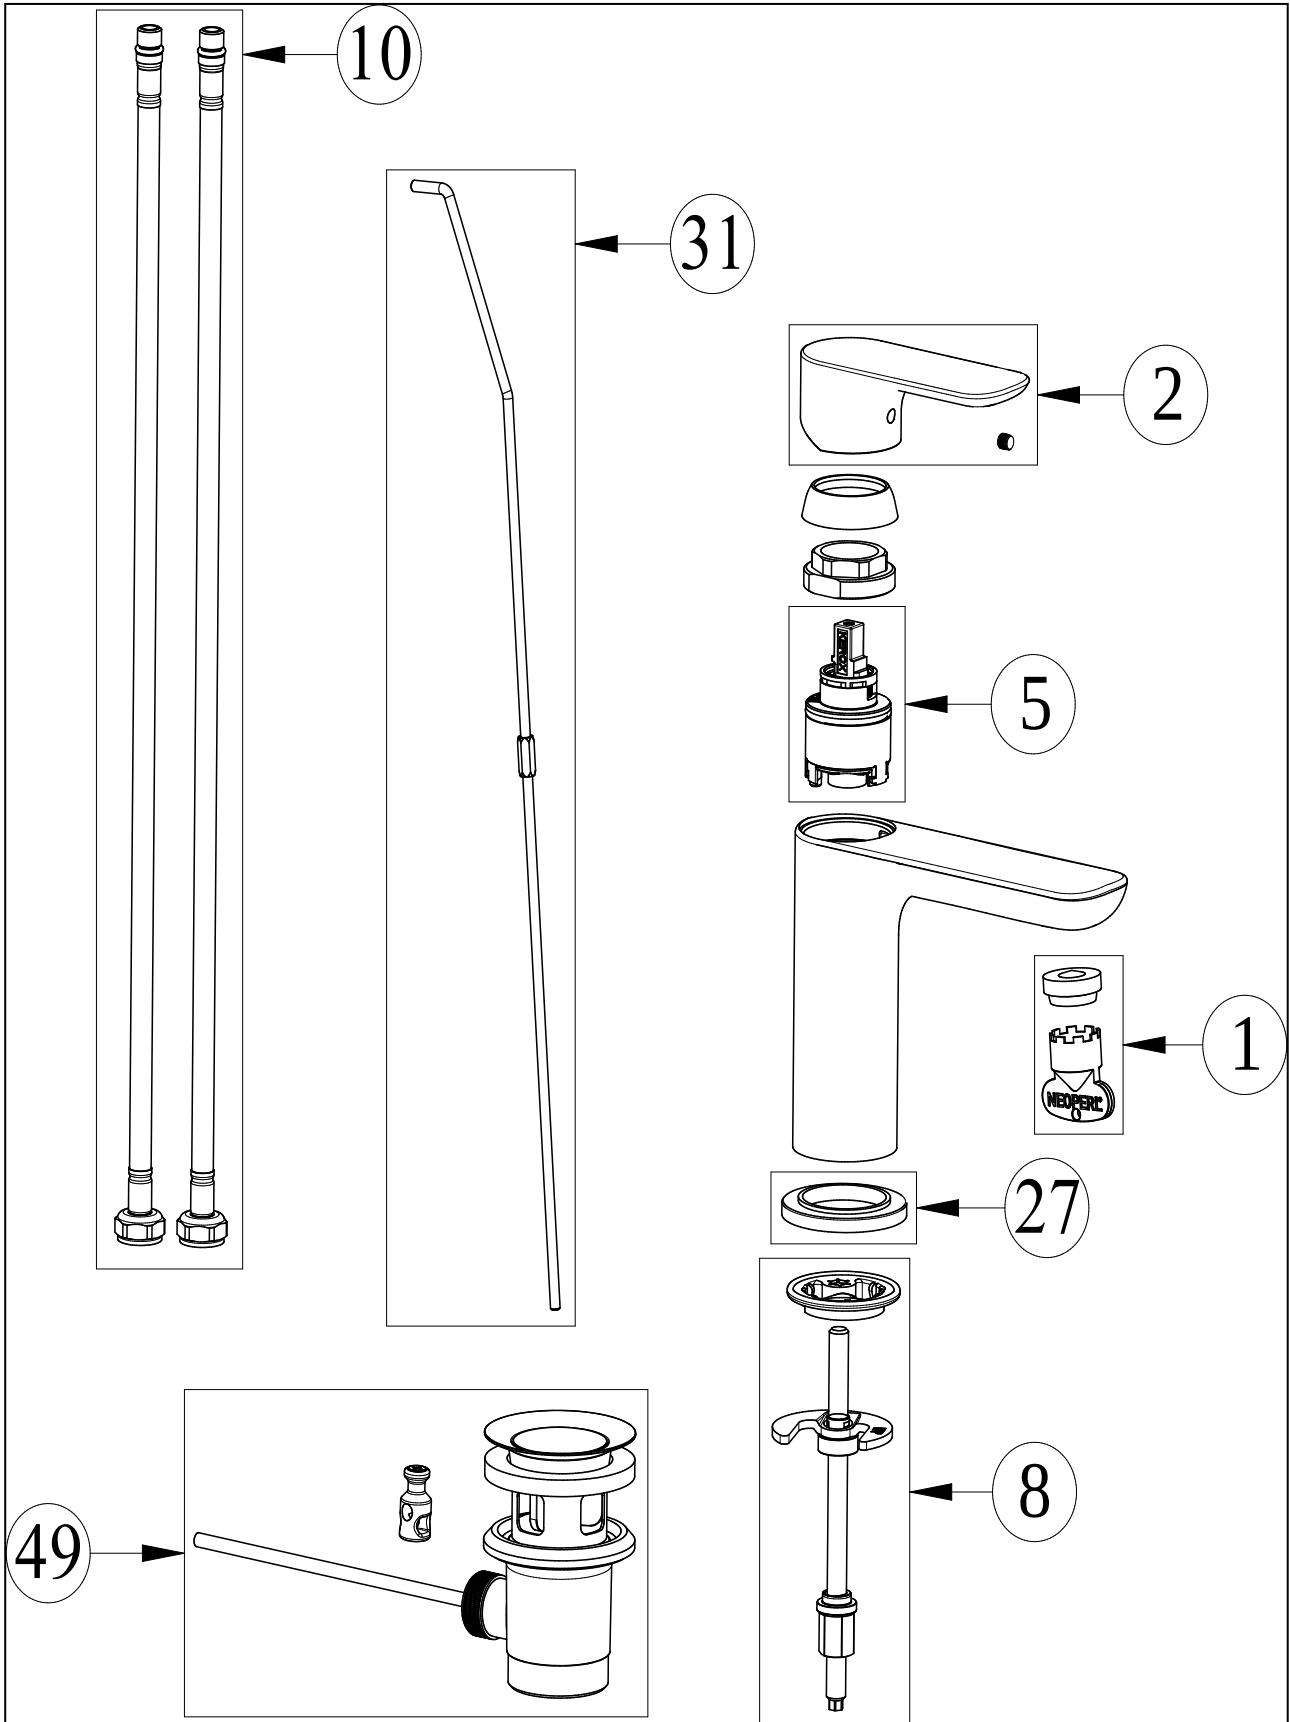

TAPS & FITTINGS O.NOVO

PRODUCT INFORMATION

1 . POSITION

Article number	TVW10400400061
Article title	Villeroy & Boch O.novo Single-lever basin mixer with pop-up waste, Chrome
Product designation	Single-lever basin mixer
Collection	O.novo
Assembly / Assembly type	Pillar tap
Length in mm	150
Width in mm	50
Height in mm	155
Weight in kg	1,69
Surface	glossy
Colour name	Chrome
EAN number	4065467430698
Air plus	An aerator enriches the water with air for a particularly soft, water-saving jet
Easy clean	Longer service life: optimum limescale removal by simply rubbing nozzles and aerators clean
Aqua smart	Sustainable, limited water flow: saving water without sacrificing on performance
Tap smartpressure	Constant water flow rate for washbasin mixers regardless of pressure fluctuations in the piping system
Length of spout in mm	117
Material	Brass
Swivel aerator	No
Thermostat	No
Cool Tap	No

COLOUR

COLOUR DESIGNATION

Chrome

TECHNICAL DRAWINGS

TVW10400400061

CHARACTERISTICS

An aerator enriches the water with air for a particularly soft, water-saving jet

Sustainable, limited water flow: saving water without sacrificing on performance

Longer service life: optimum limescale removal by simply rubbing nozzles and aerators clean

Constant water flow rate for washbasin mixers regardless of pressure fluctuations in the piping system

EXPLOSION DRAWINGS

BILL OF MATERIALS

No.	Article No.	Description	Quantity
1	TVP00000100400	Aerator set	1
2	TVP10401000061	Handle set	1
5	TVP00013500000	Cartridge	1
8	TVP11400400000	Fastening set	1
10	TVP00000702000	Connecting hoses	1
49	TVP00000202061	Waste system	1