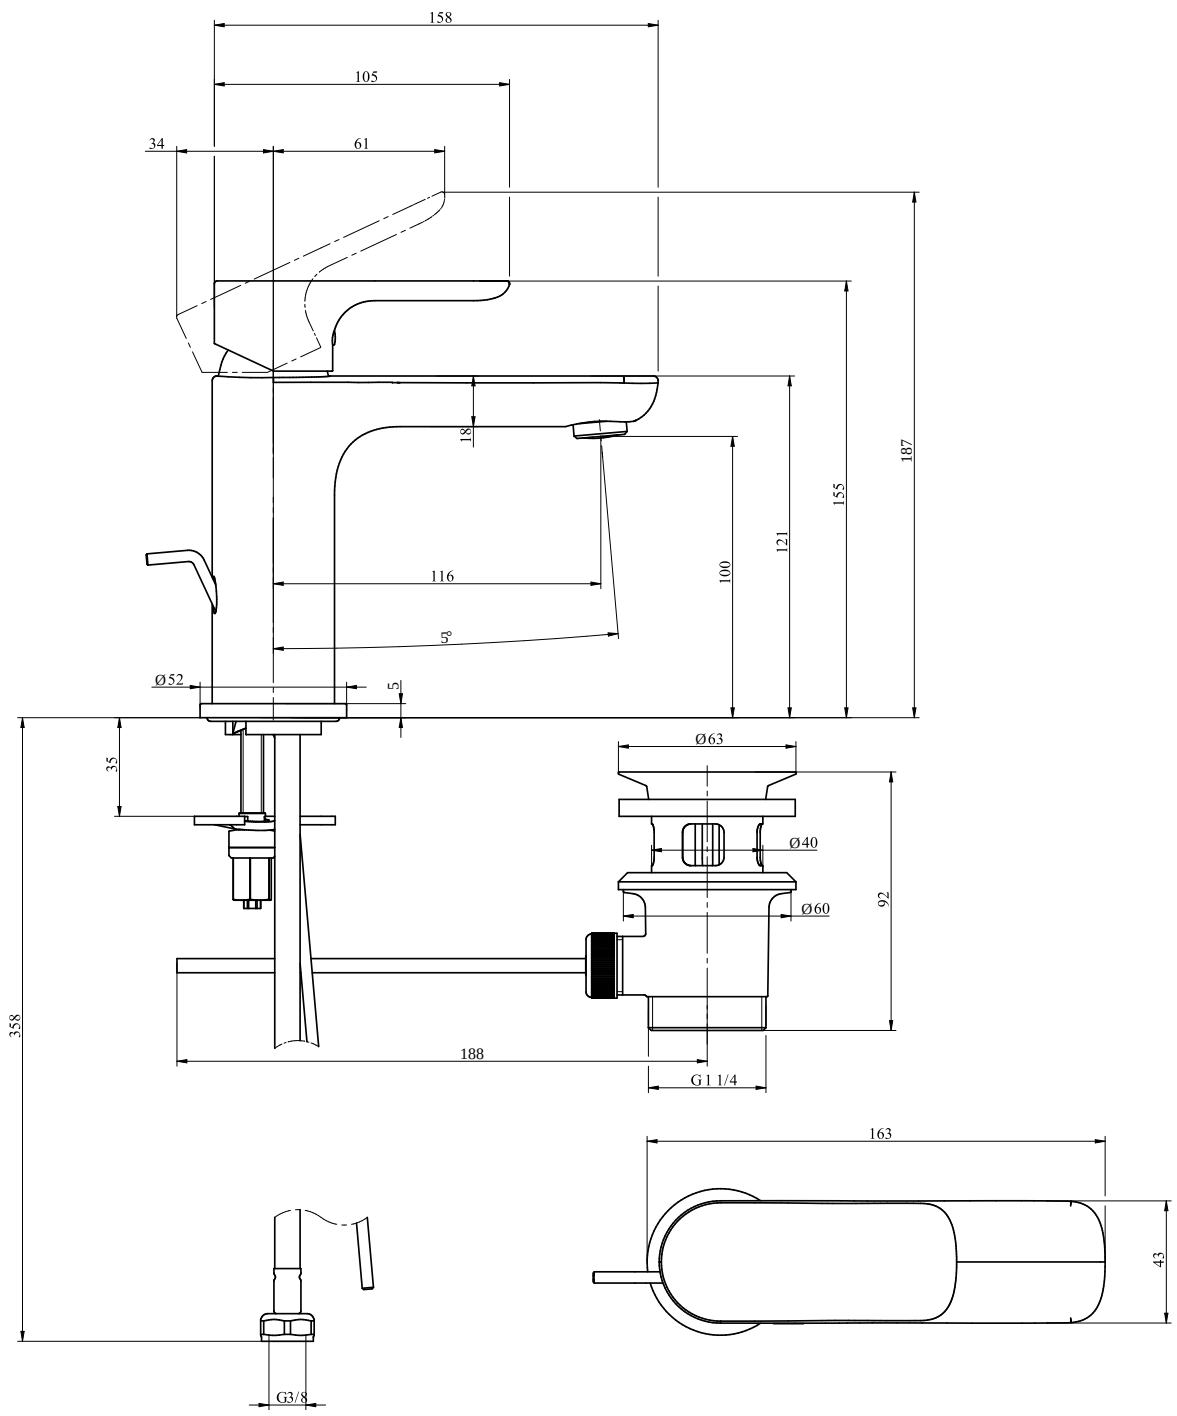

TAPS & FITTINGS O.NOVO

PRODUCT INFORMATION

1 . POSITION

Article number	TVW10400400061
Article title	Villeroy & Boch O.novo Single-lever basin mixer with pop-up waste, Chrome
Product designation	Single-lever basin mixer
Collection	O.novo
Assembly / Assembly type	Pillar tap
Length in mm	150
Width in mm	50
Height in mm	155
Weight in kg	1,69
Surface	glossy
Colour name	Chrome
EAN number	4065467430698
Air plus	An aerator enriches the water with air for a particularly soft, water-saving jet
Easy clean	Longer service life: optimum limescale removal by simply rubbing nozzles and aerators clean
Aqua smart	Sustainable, limited water flow: saving water without sacrificing on performance
Tap smartpressure	Constant water flow rate for washbasin mixers regardless of pressure fluctuations in the piping system
Length of spout in mm	117
Material	Brass
Swivel aerator	No
Thermostat	No
Cool Tap	No

COLOUR

COLOUR DESIGNATION

Chrome

TECHNICAL DRAWINGS

TVW10400400061

CHARACTERISTICS

An aerator enriches the water with air for a particularly soft, water-saving jet

Sustainable, limited water flow: saving water without sacrificing on performance

Longer service life: optimum limescale removal by simply rubbing nozzles and aerators clean

Constant water flow rate for washbasin mixers regardless of pressure fluctuations in the piping system

EXPLOSION DRAWINGS

BILL OF MATERIALS

No.	Article No.	Description	Quantity
1	TVP00000100400	Aerator set	1
2	TVP10401000061	Handle set	1
5	TVP00013500000	Cartridge	1
8	TVP11400400000	Fastening set	1
10	TVP00000702000	Connecting hoses	1
49	TVP00000202061	Waste system	1